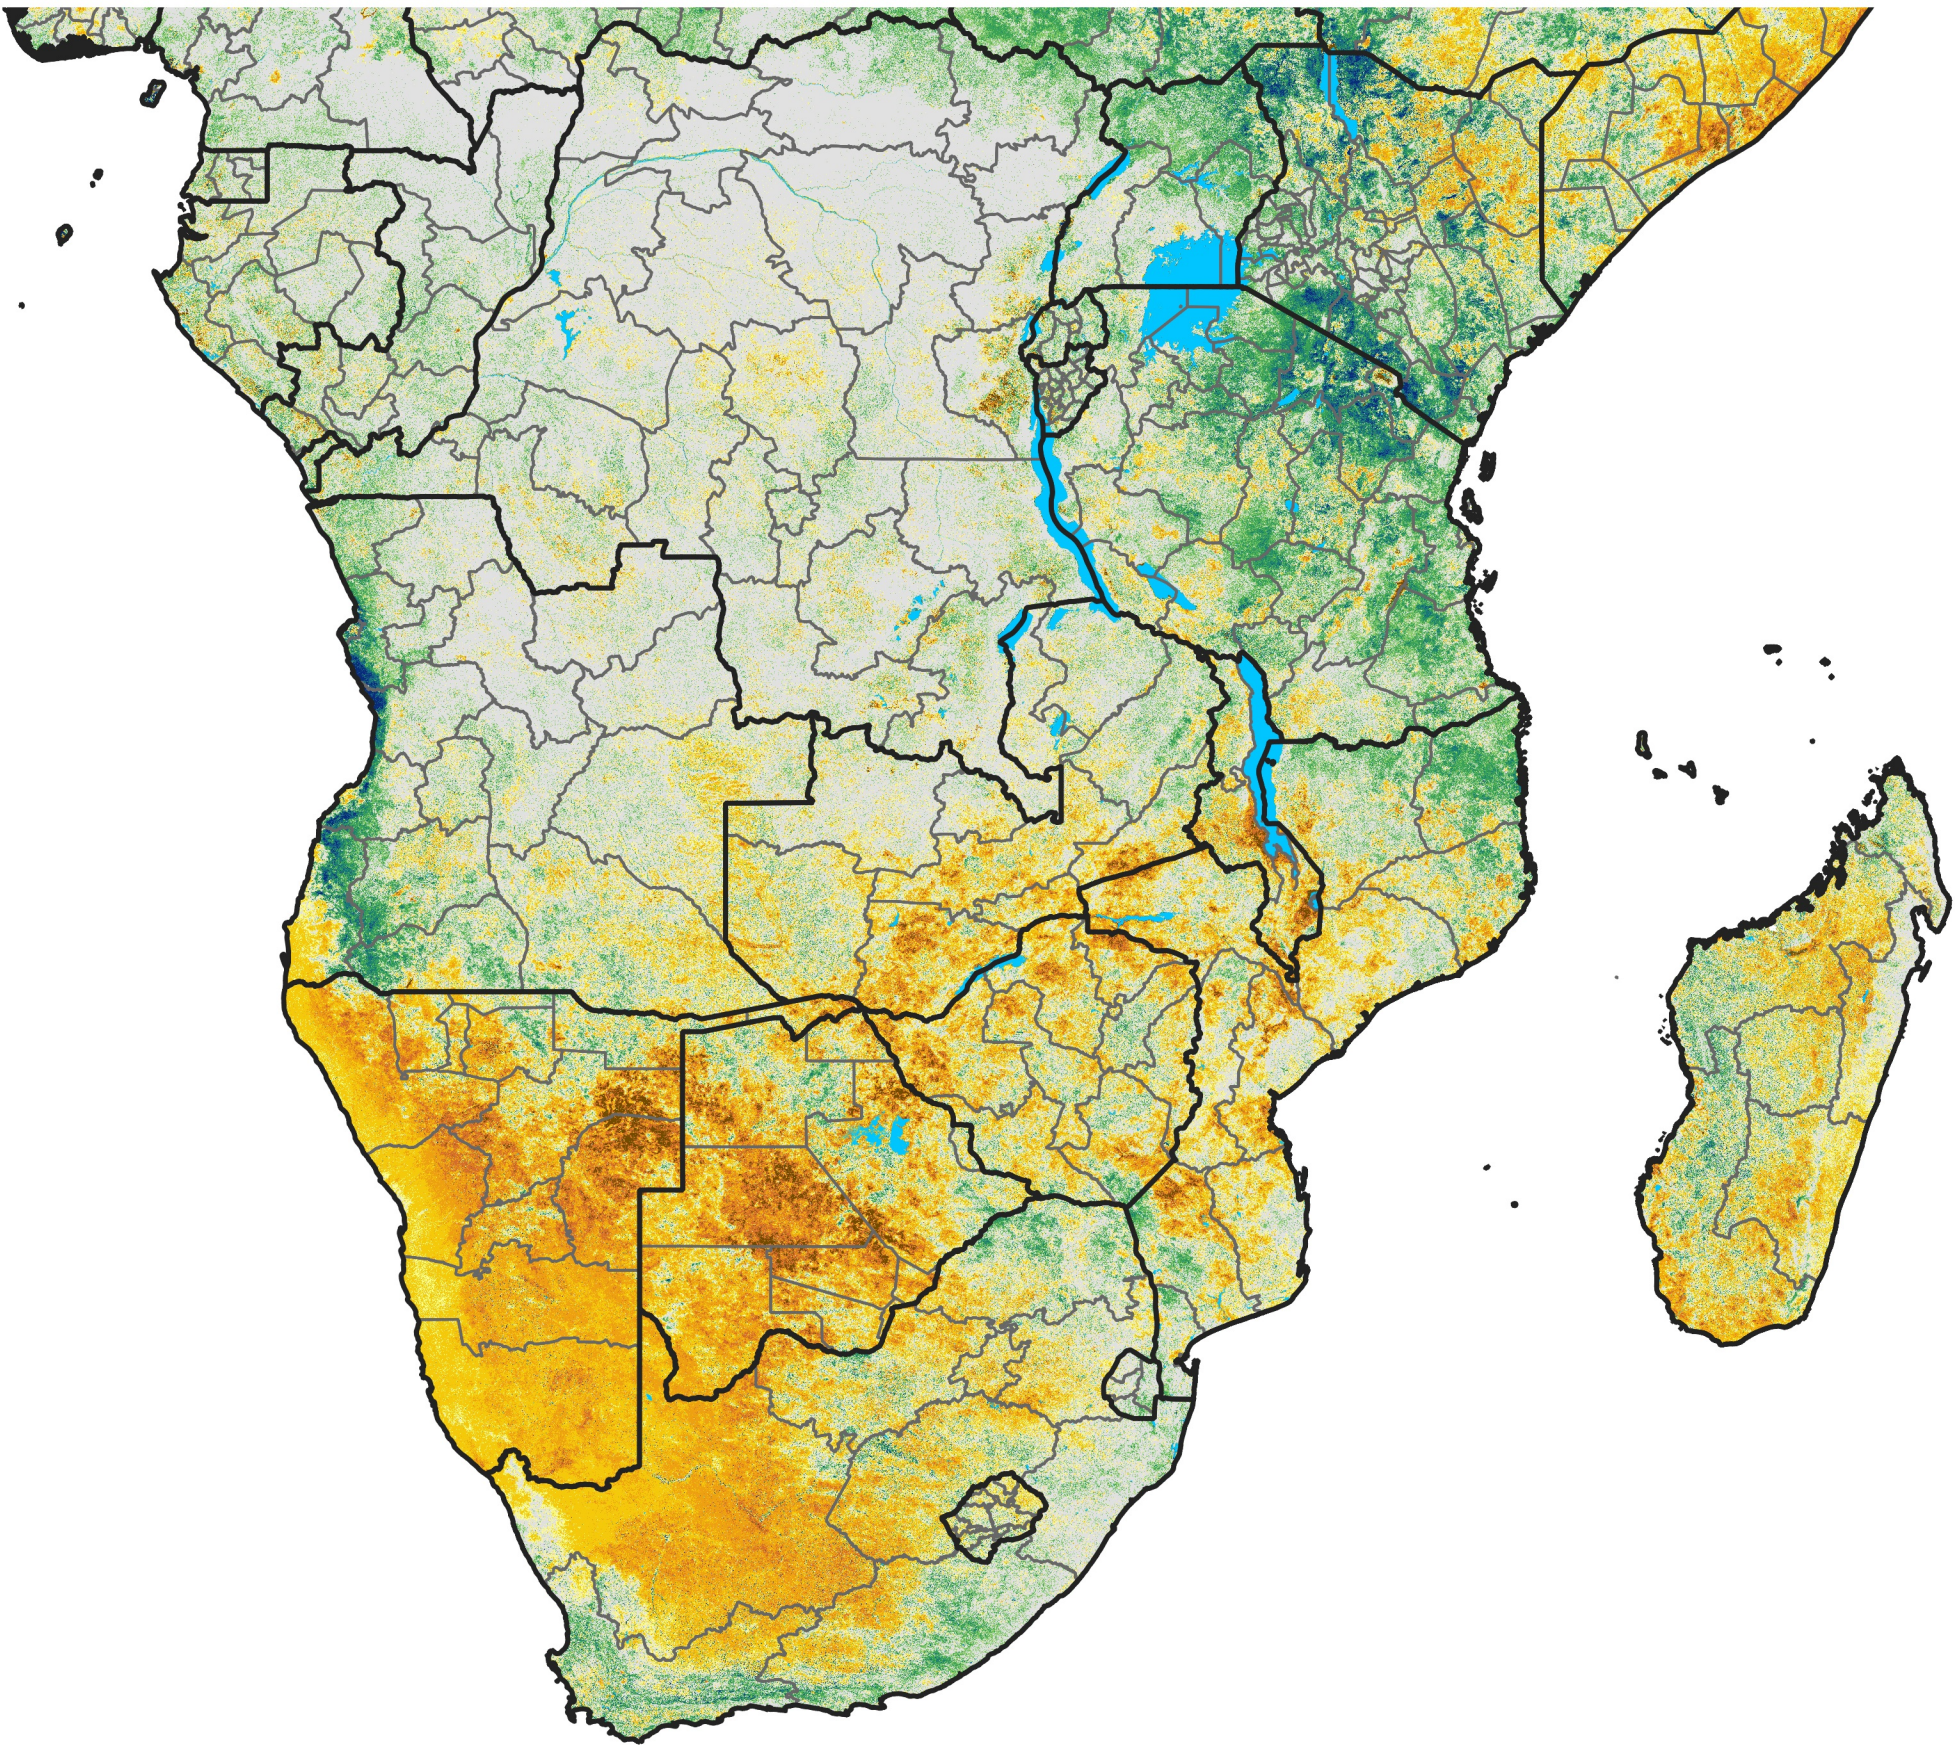

Southern Africa

Percent of Mean NDVI

2024 / mean (2003 - 2022)

Period 36 / December 21 - 31, 2024

Percent of Normal