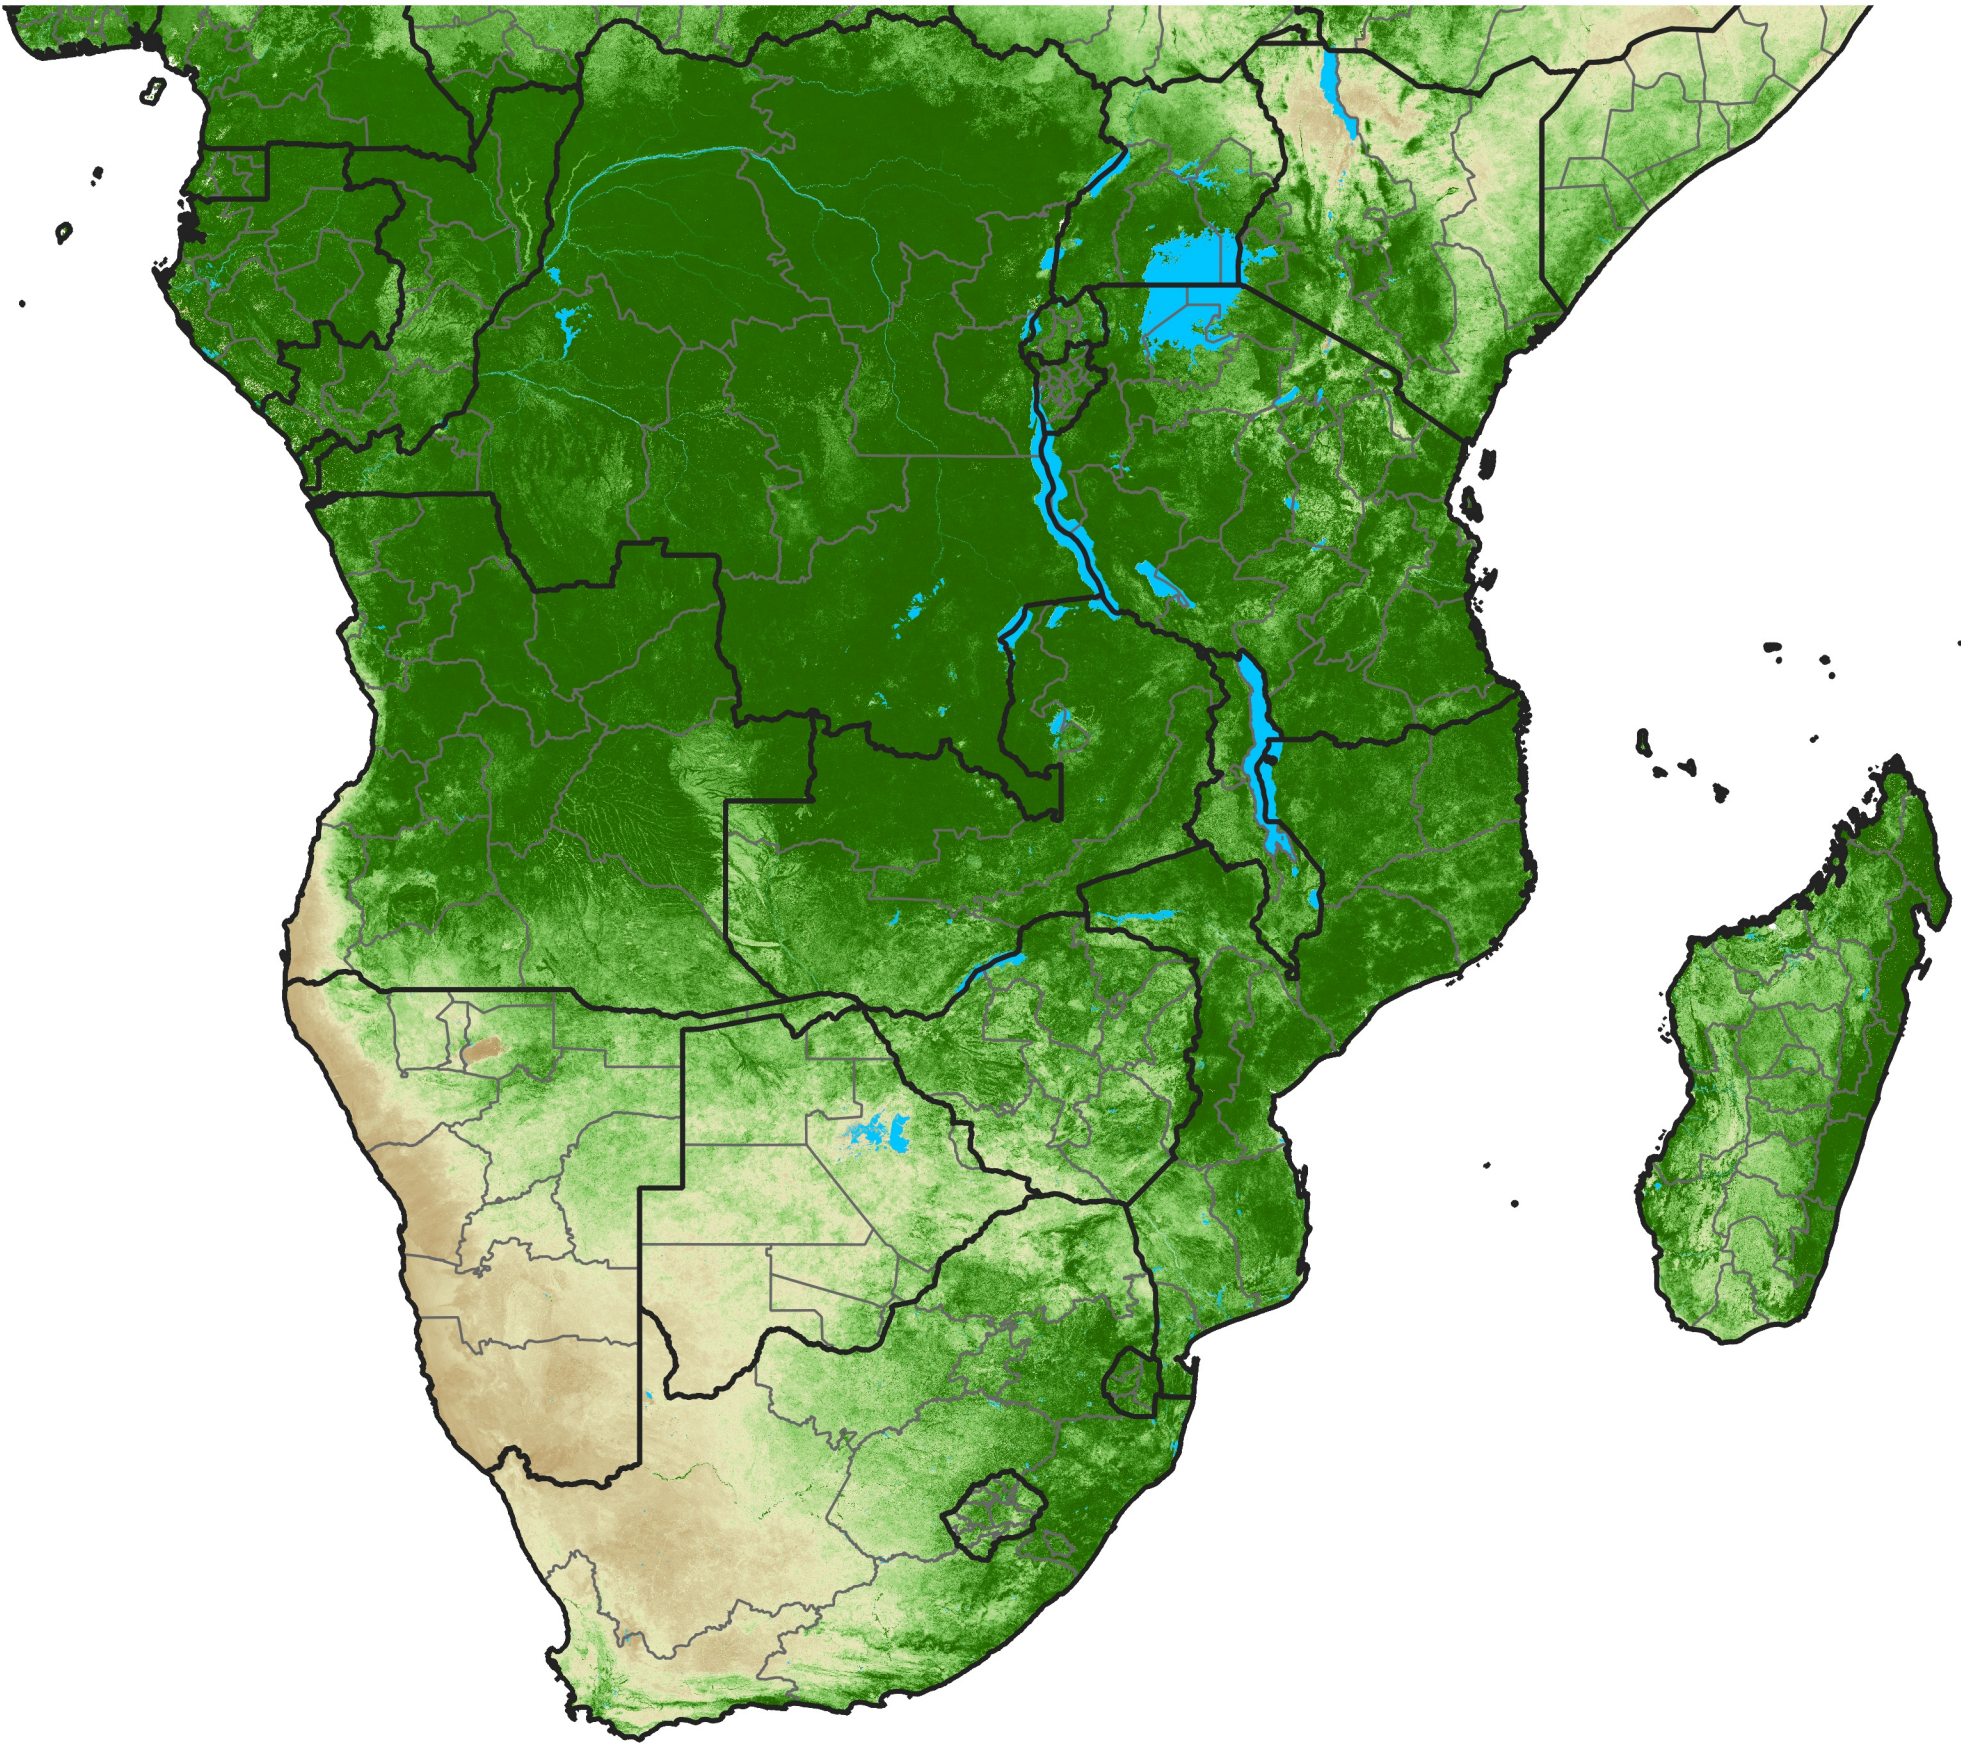

Southern Africa Temporally Smoothed NDVI

Period 01 / January 01 - 10, 2003

NDVI

0.1 0.2 0.3 0.4 0.5 0.6 0.7 0.8 0.9

Sparse

Moderate

Dense