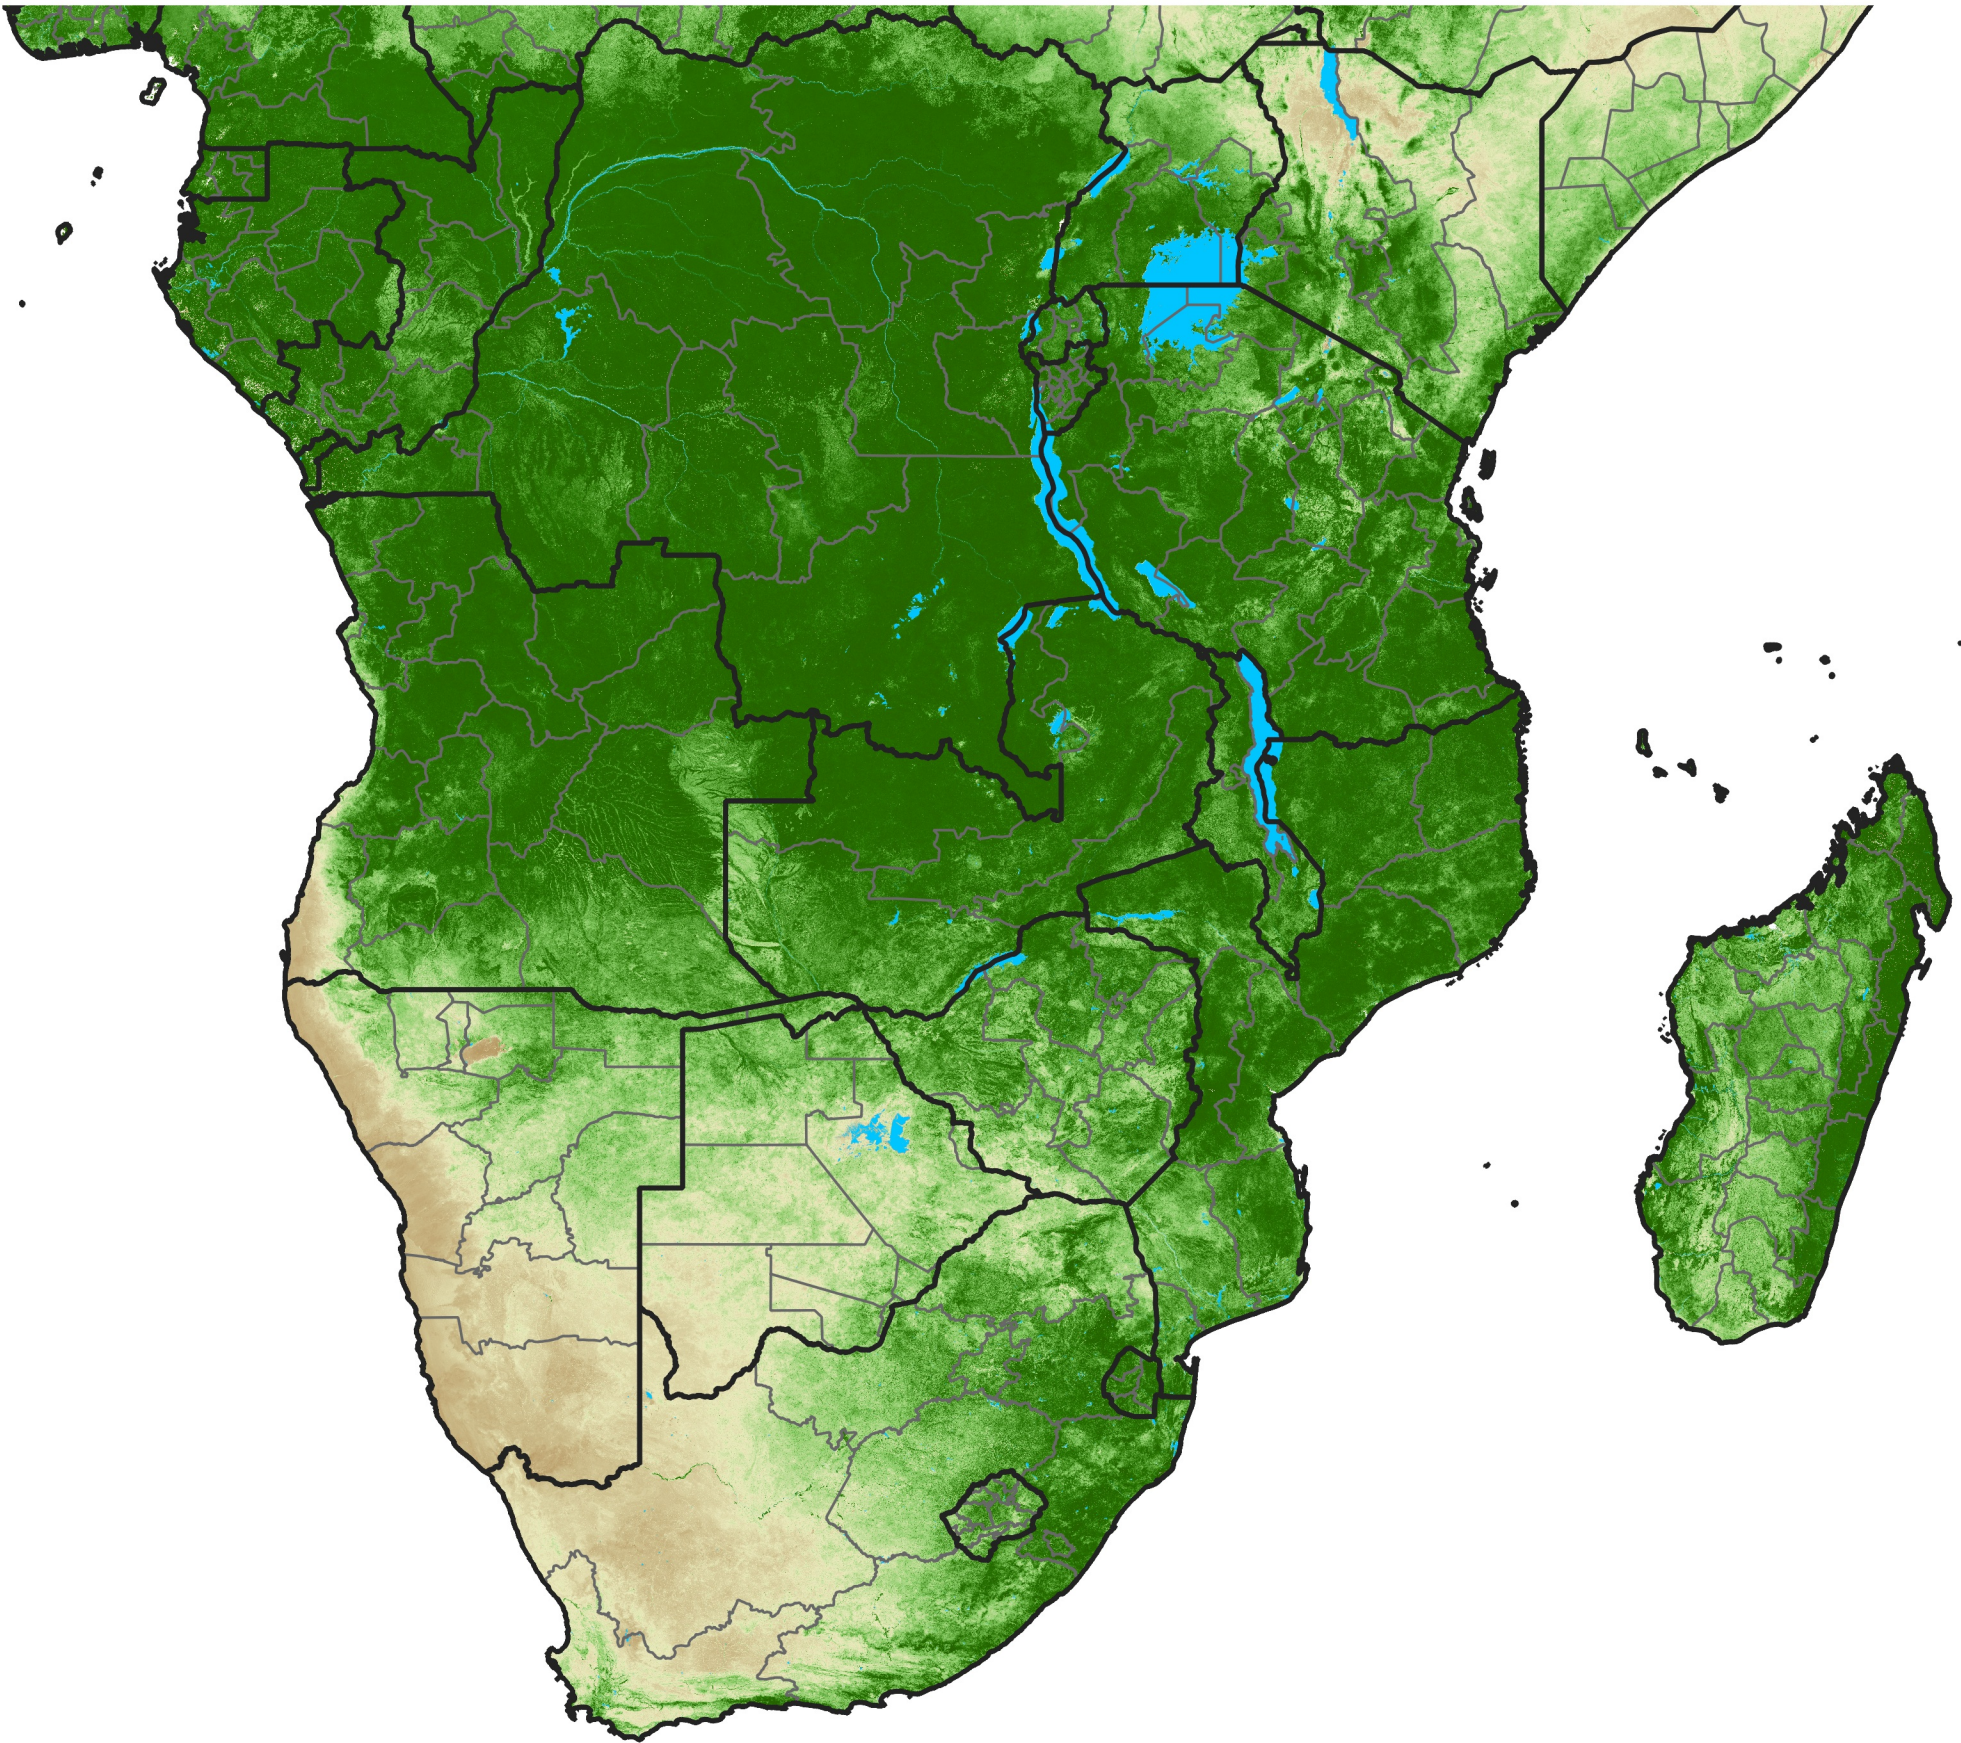

Southern Africa Temporally Smoothed NDVI

Period 02 / January 11 - 20, 2003

NDVI

0.1 0.2 0.3 0.4 0.5 0.6 0.7 0.8 0.9

Sparse

Moderate

Dense