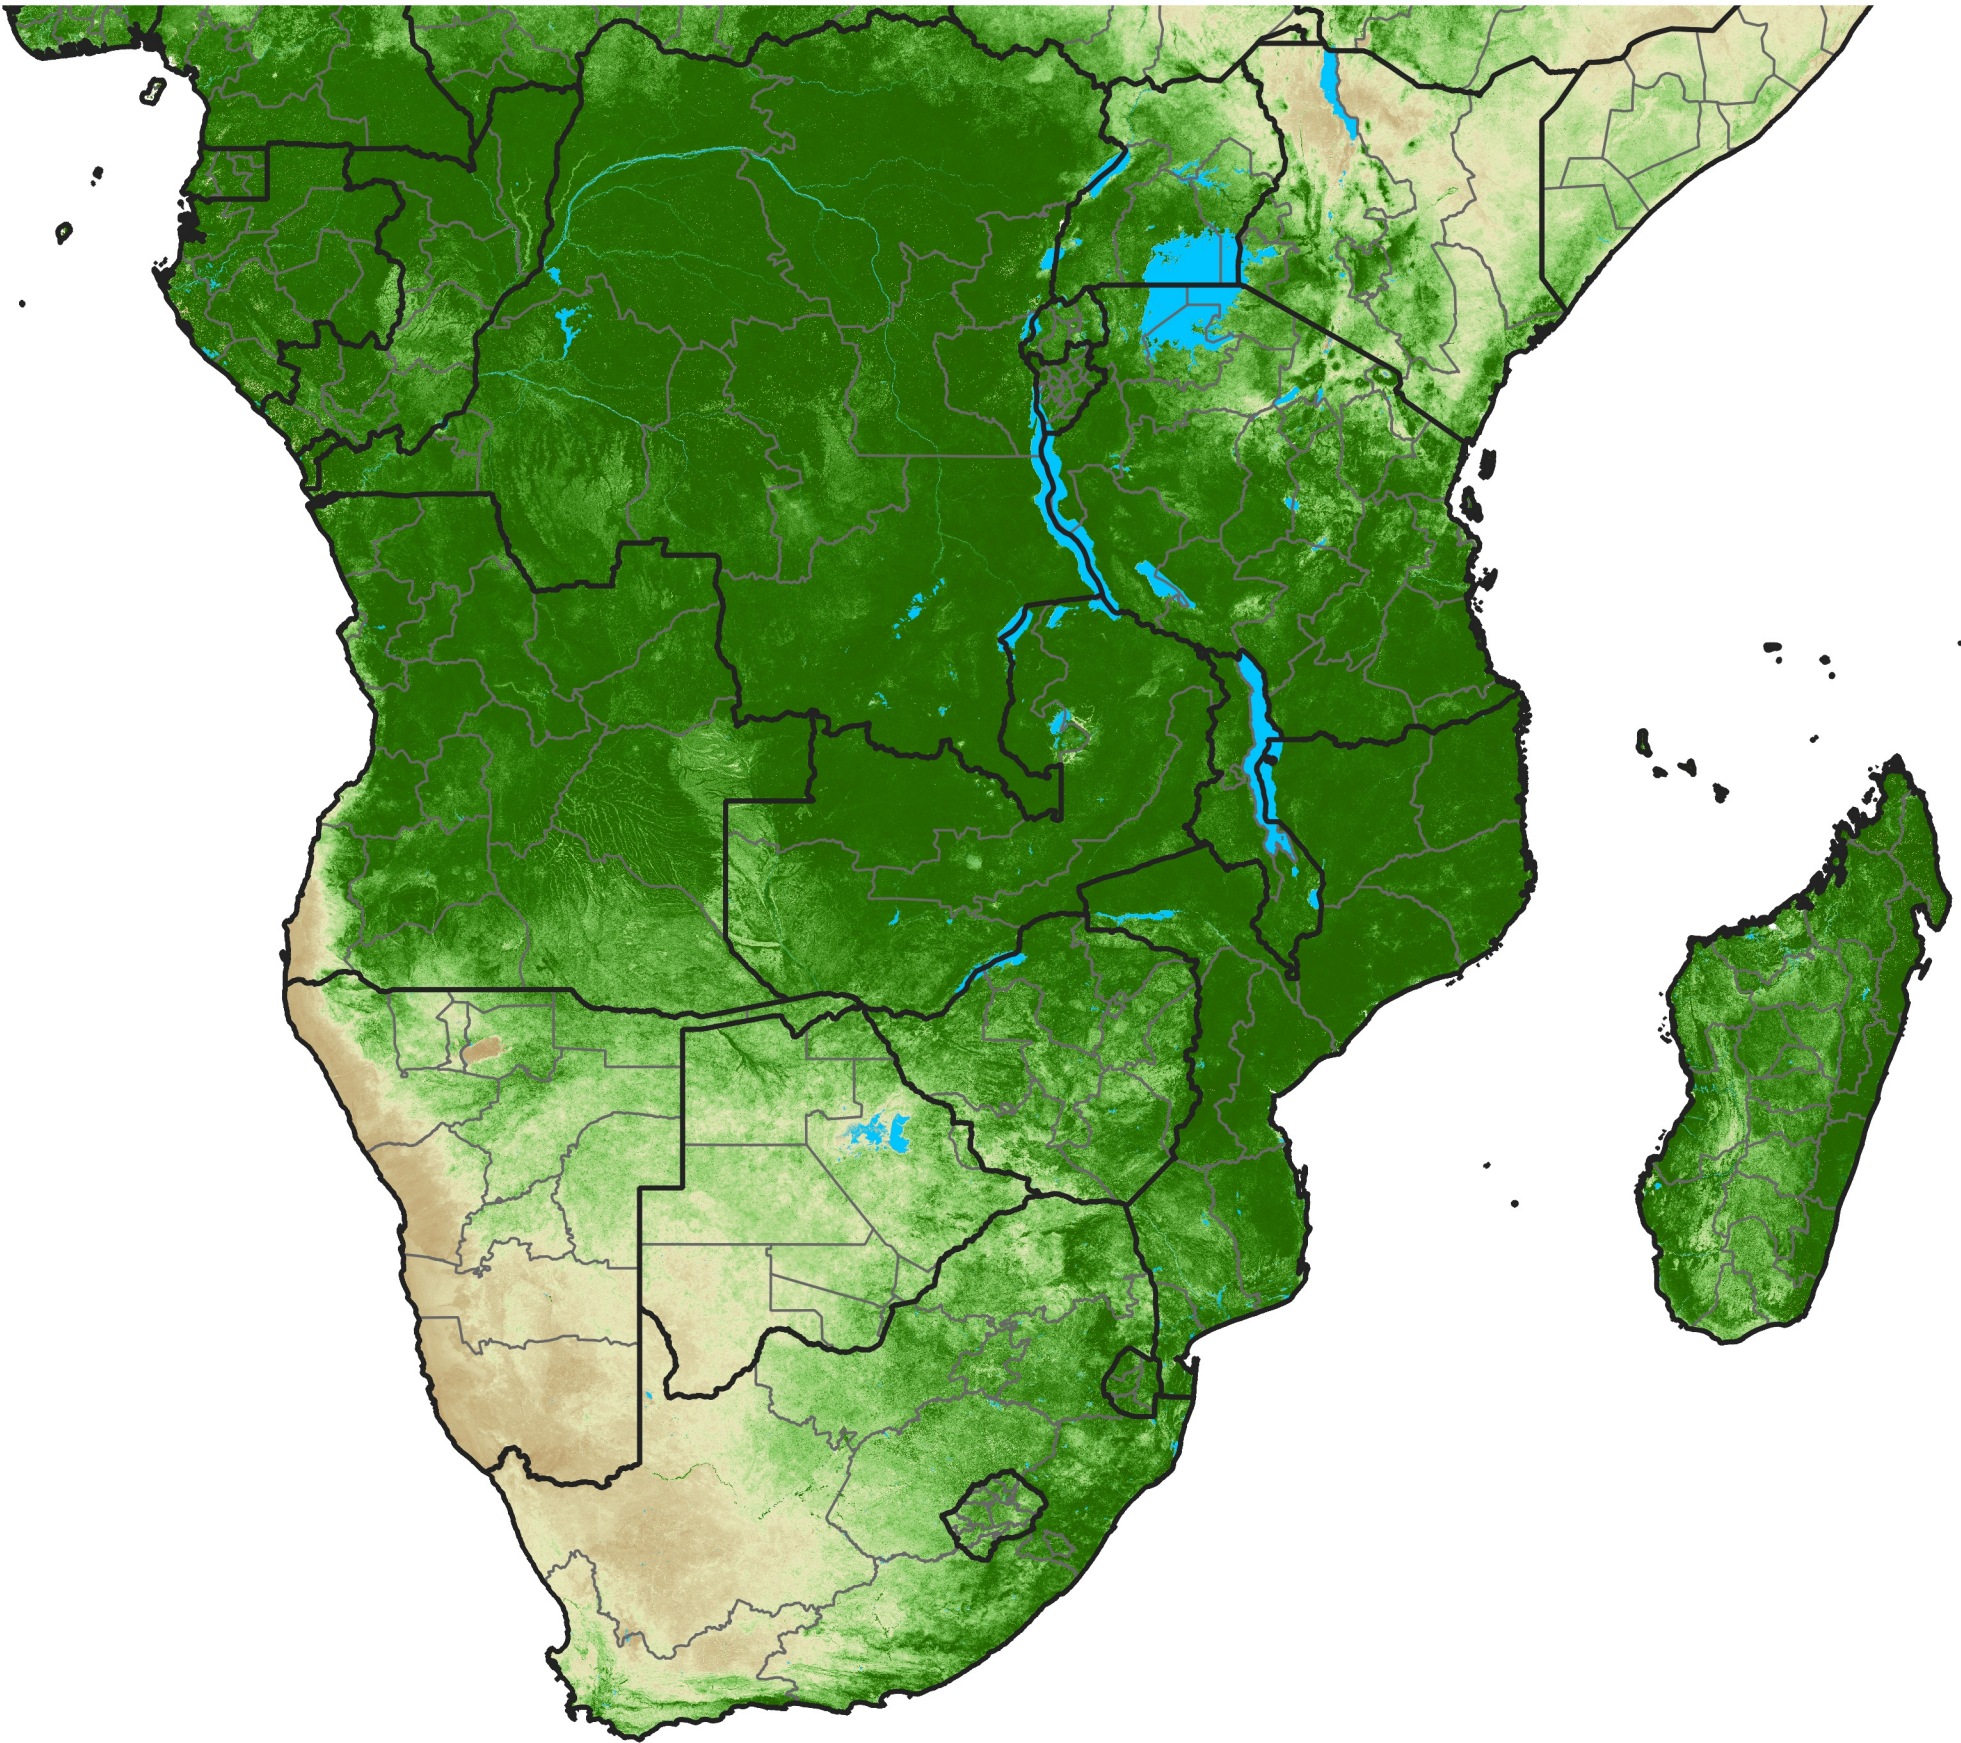

# Southern Africa Temporally Smoothed NDVI

Period 07 / March 01 - 10, 2003

NDVI

0.1 0.2 0.3 0.4 0.5 0.6 0.7 0.8 0.9

Sparse

Moderate

Dense