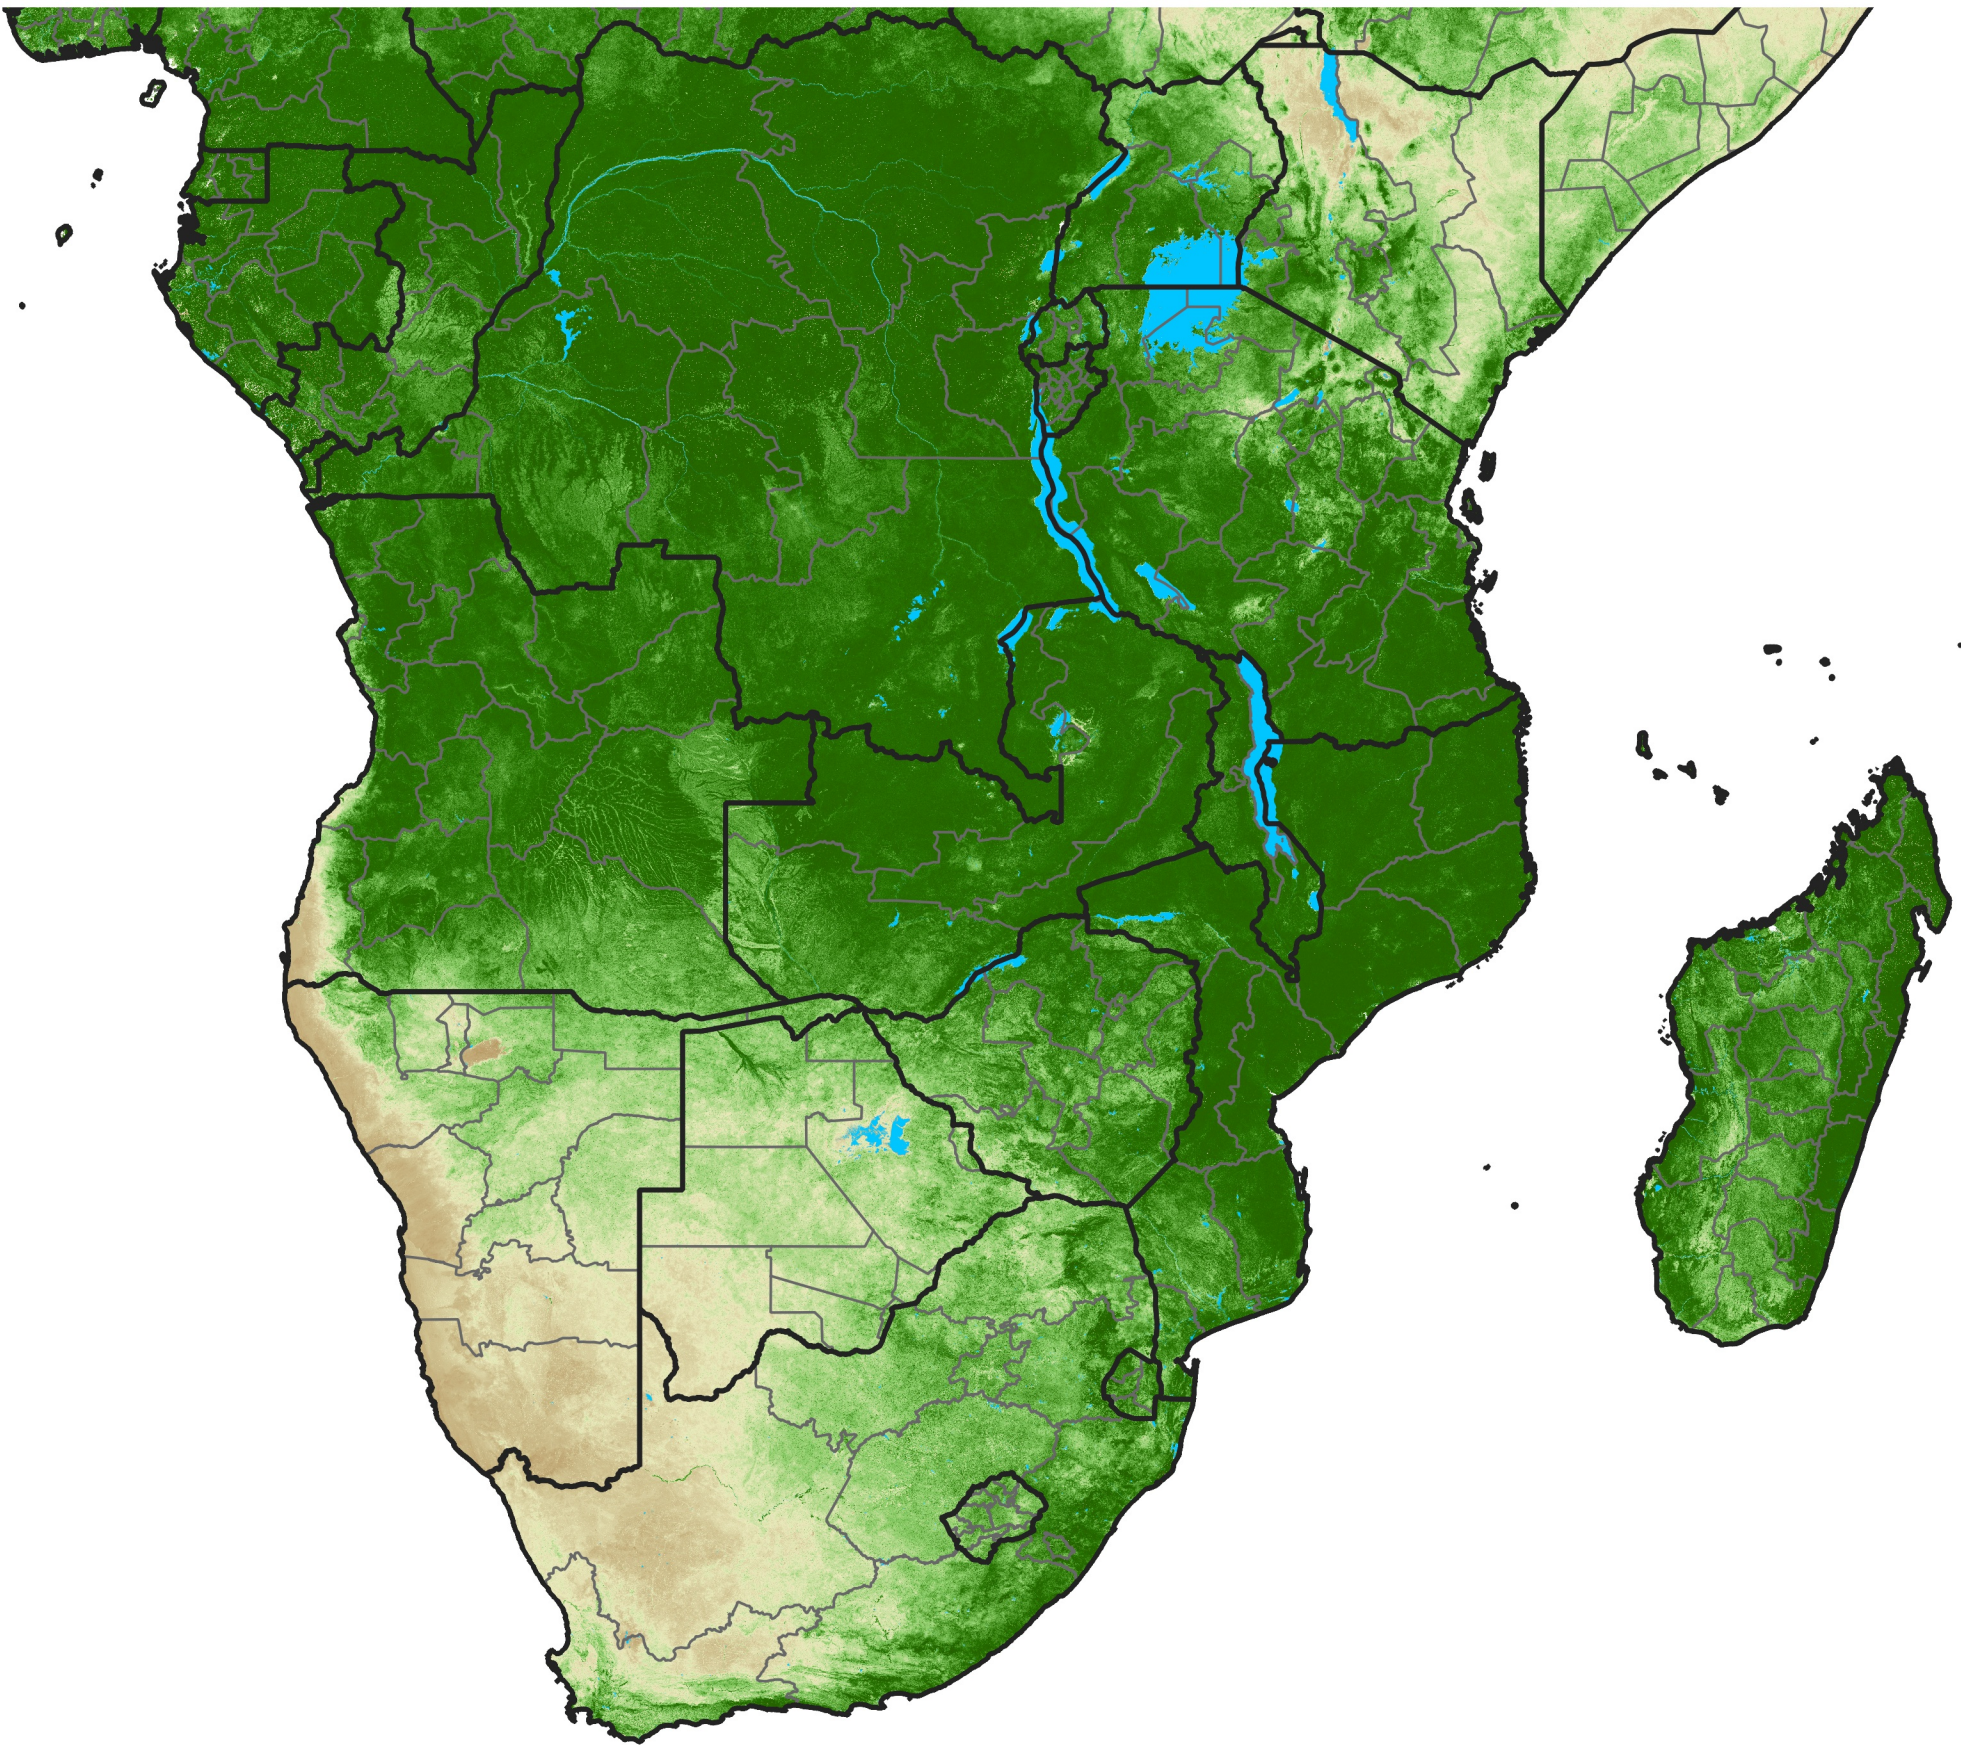

Southern Africa Temporally Smoothed NDVI

Period 09 / March 21 - 31, 2003

NDVI

0.1 0.2 0.3 0.4 0.5 0.6 0.7 0.8 0.9

Sparse

Moderate

Dense