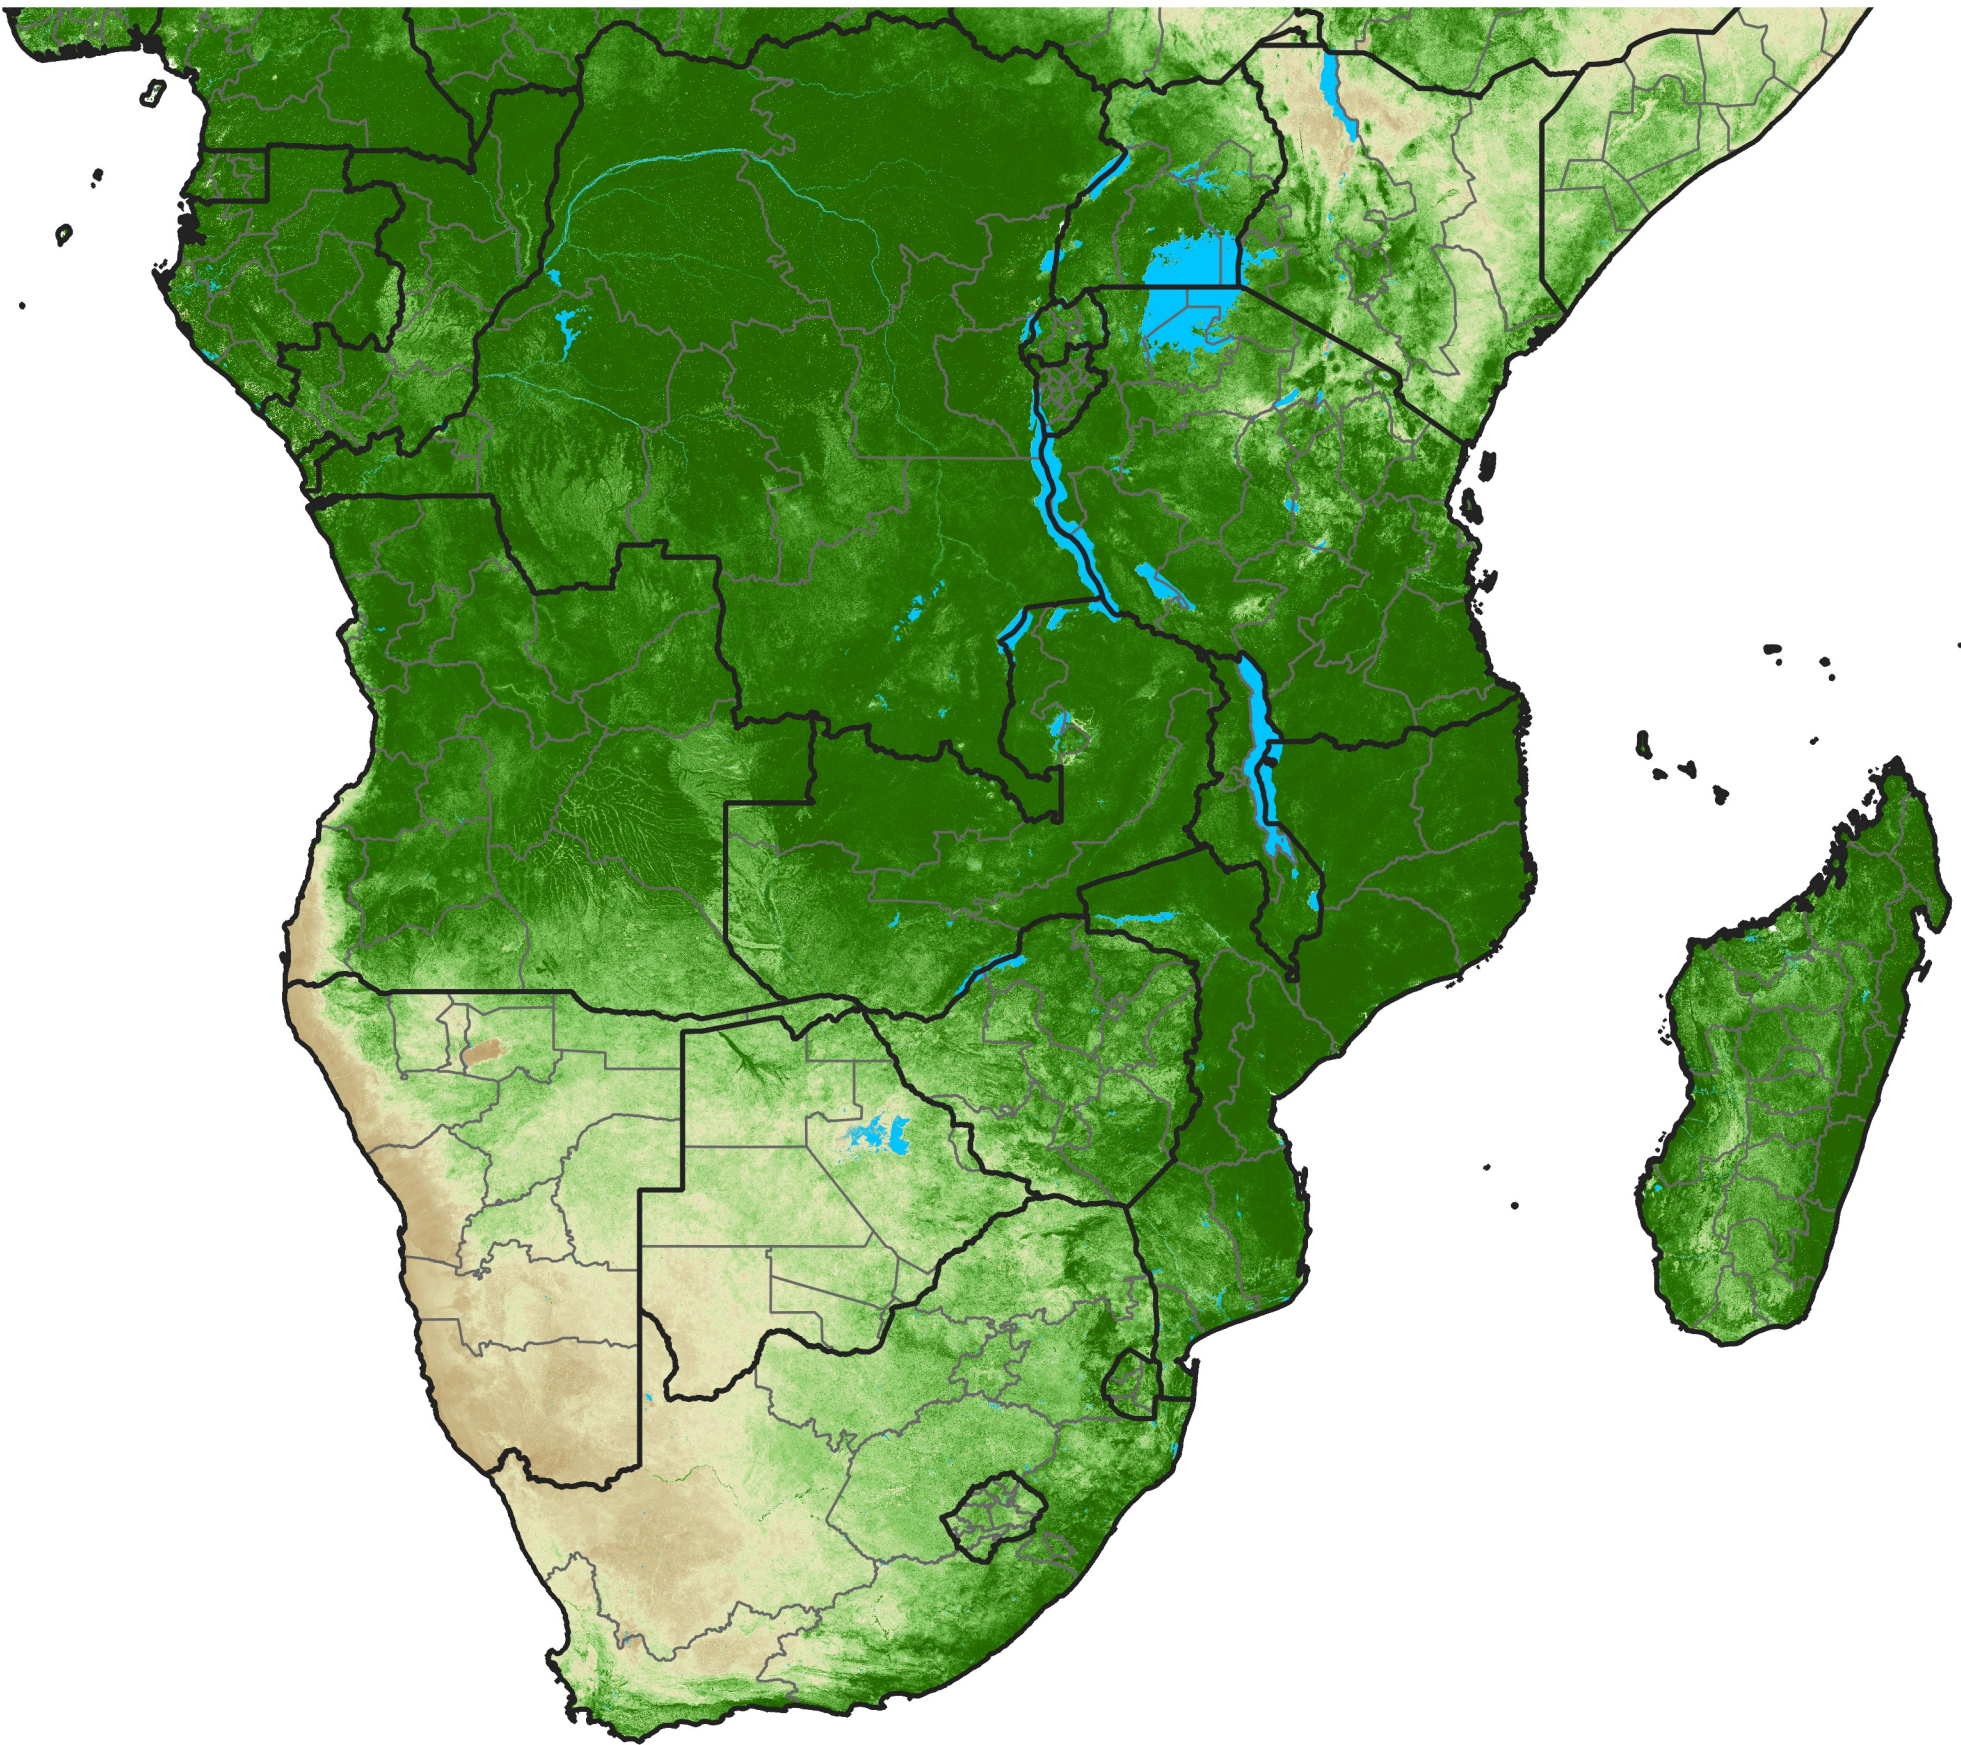

Southern Africa Temporally Smoothed NDVI

Period 10 / April 01 - 10, 2003

NDVI

0.1 0.2 0.3 0.4 0.5 0.6 0.7 0.8 0.9

Sparse

Moderate

Dense