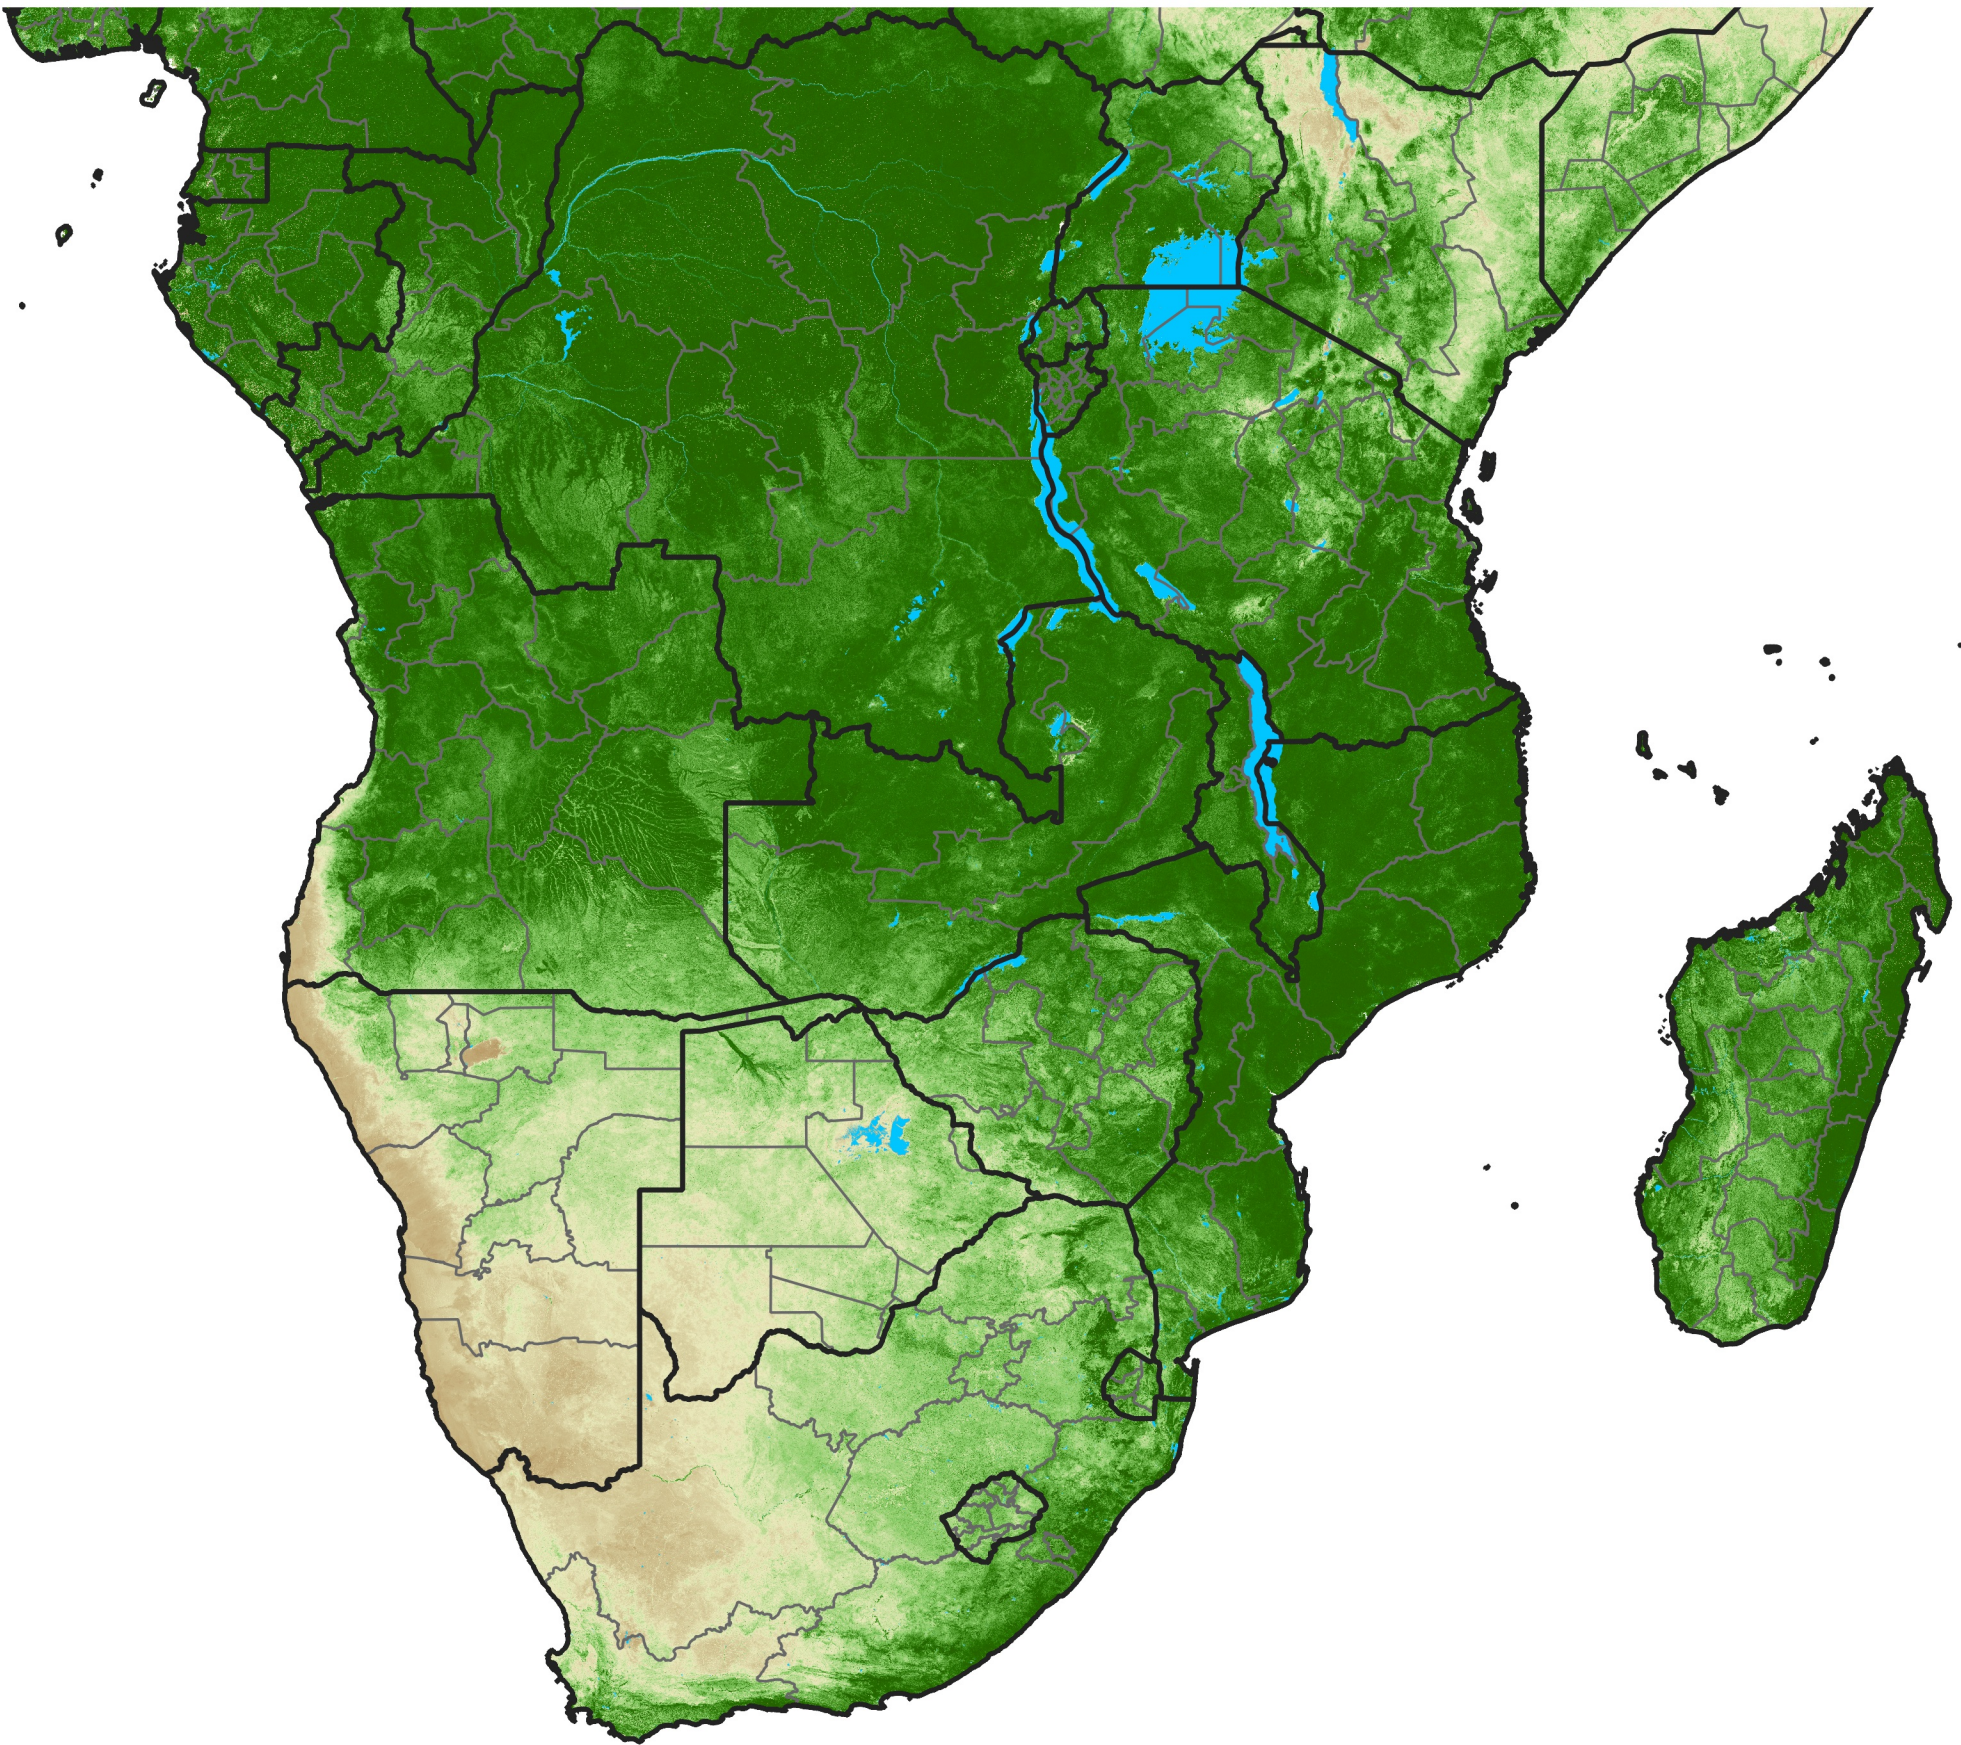

# Southern Africa Temporally Smoothed NDVI

Period 11 / April 11 - 20, 2003

NDVI

0.1 0.2 0.3 0.4 0.5 0.6 0.7 0.8 0.9

Sparse

Moderate

Dense