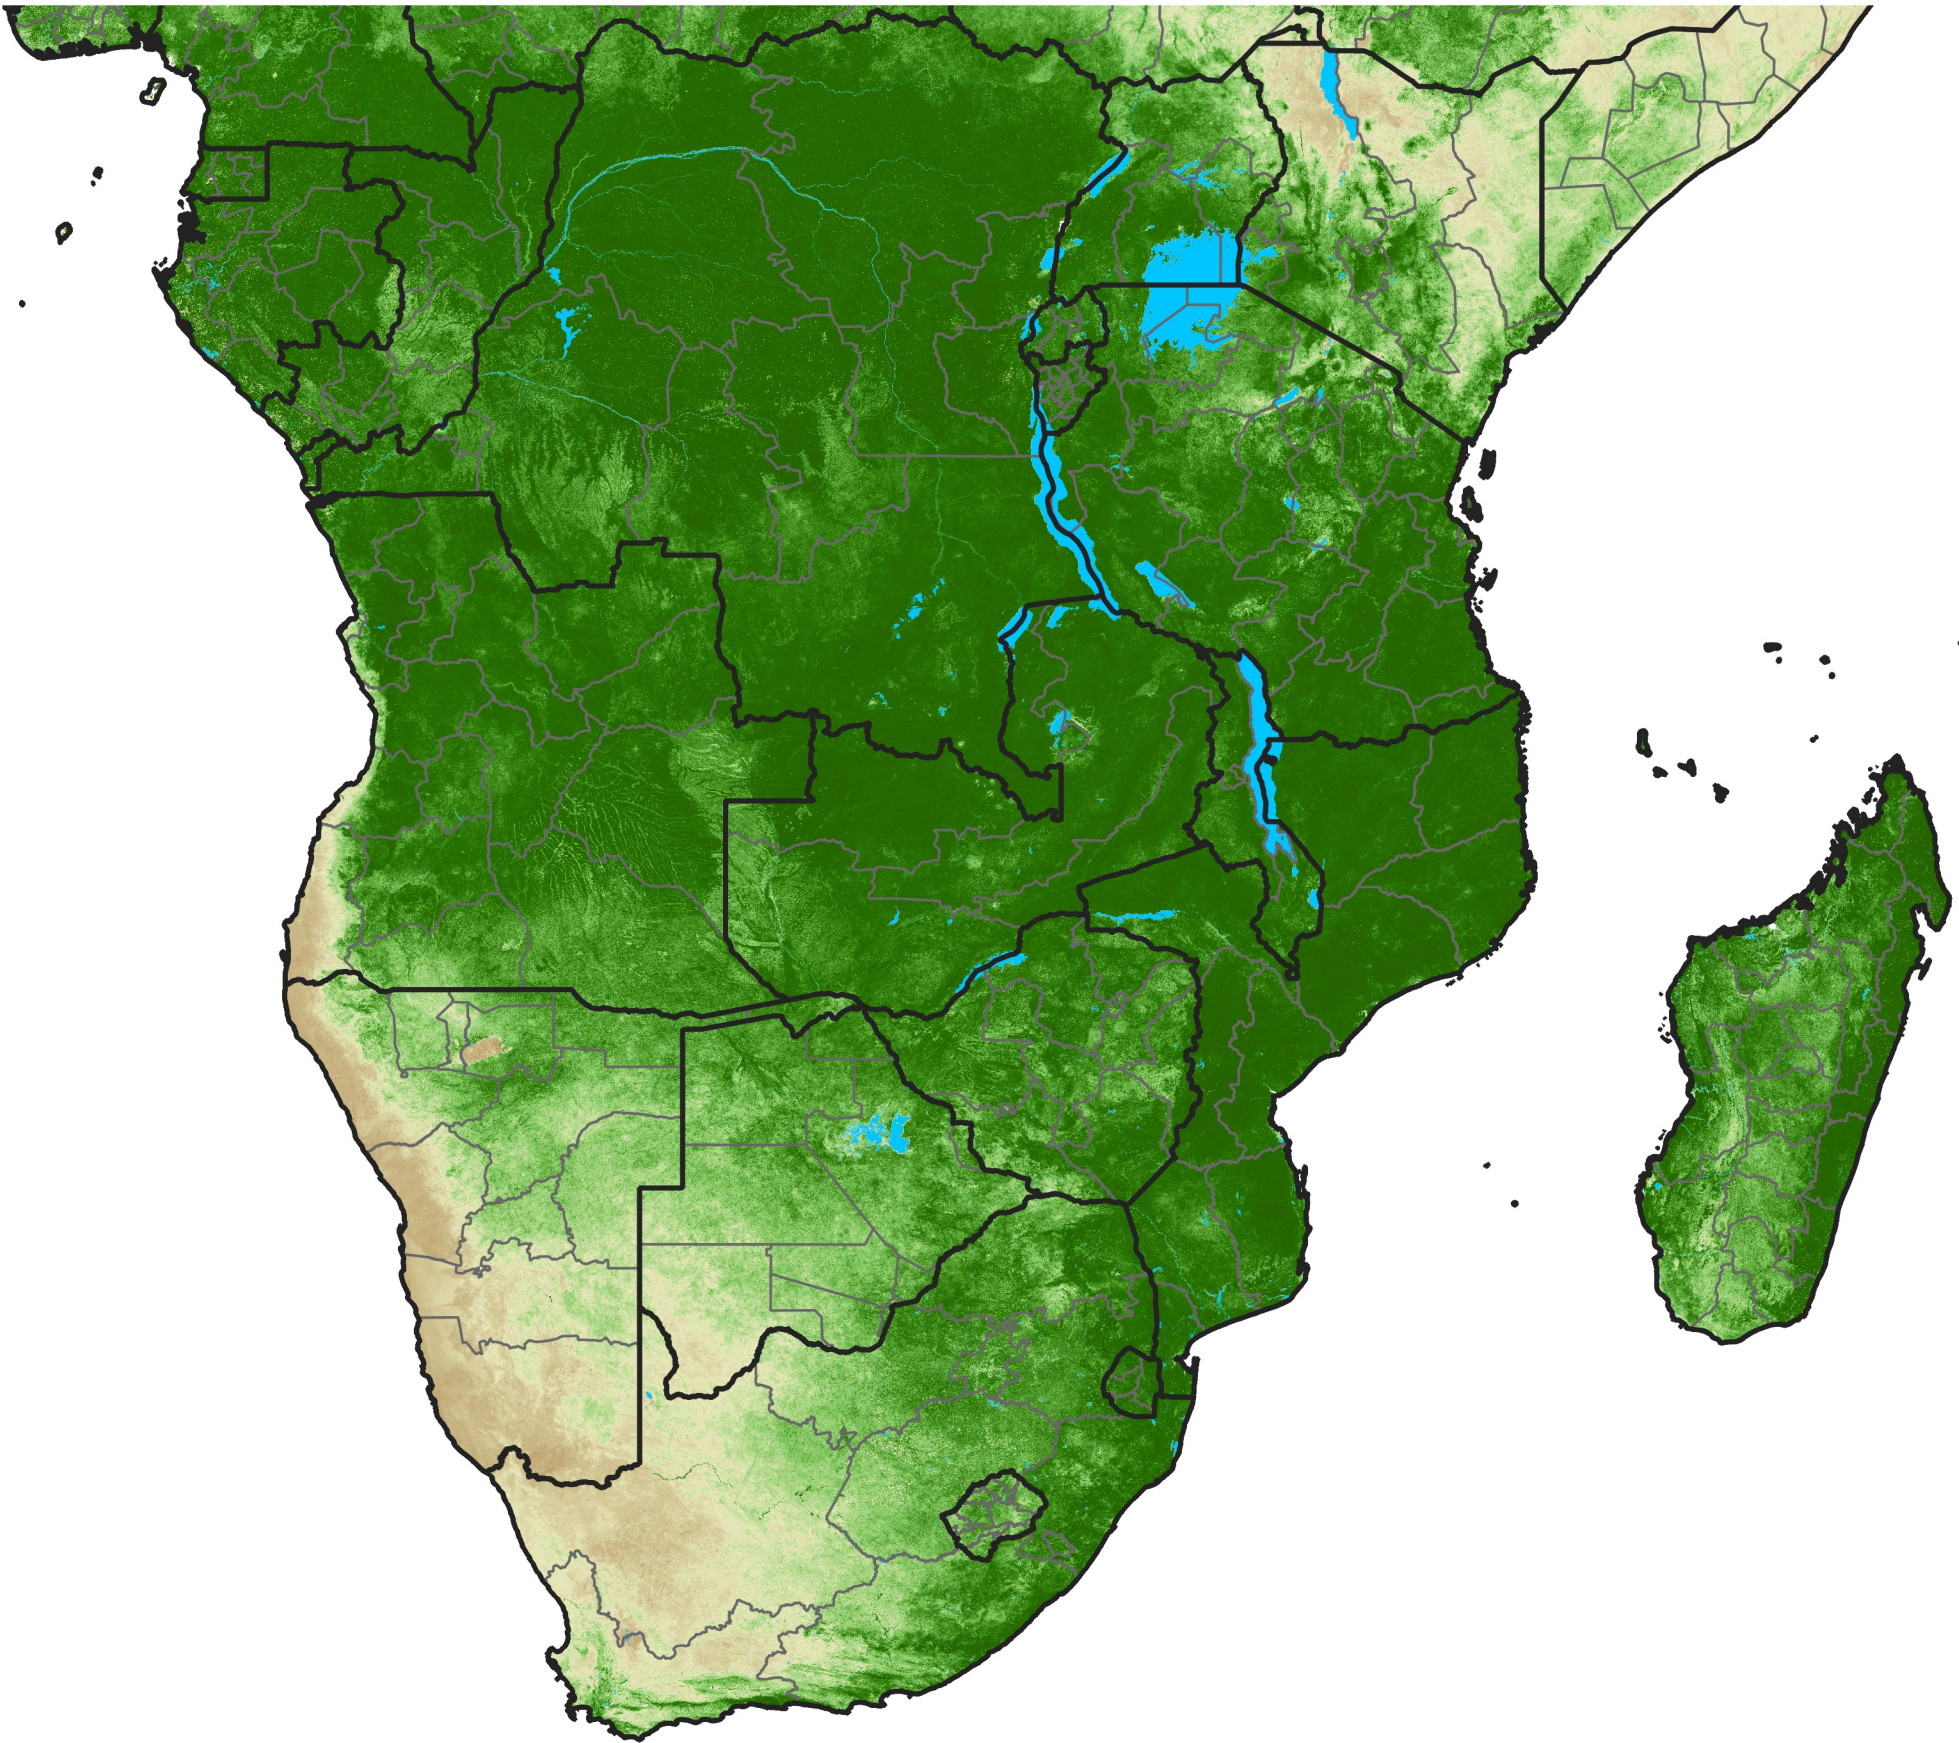

Southern Africa Temporally Smoothed NDVI

Period 09 / March 21 - 31, 2004

NDVI

0.1 0.2 0.3 0.4 0.5 0.6 0.7 0.8 0.9

Sparse

Moderate

Dense