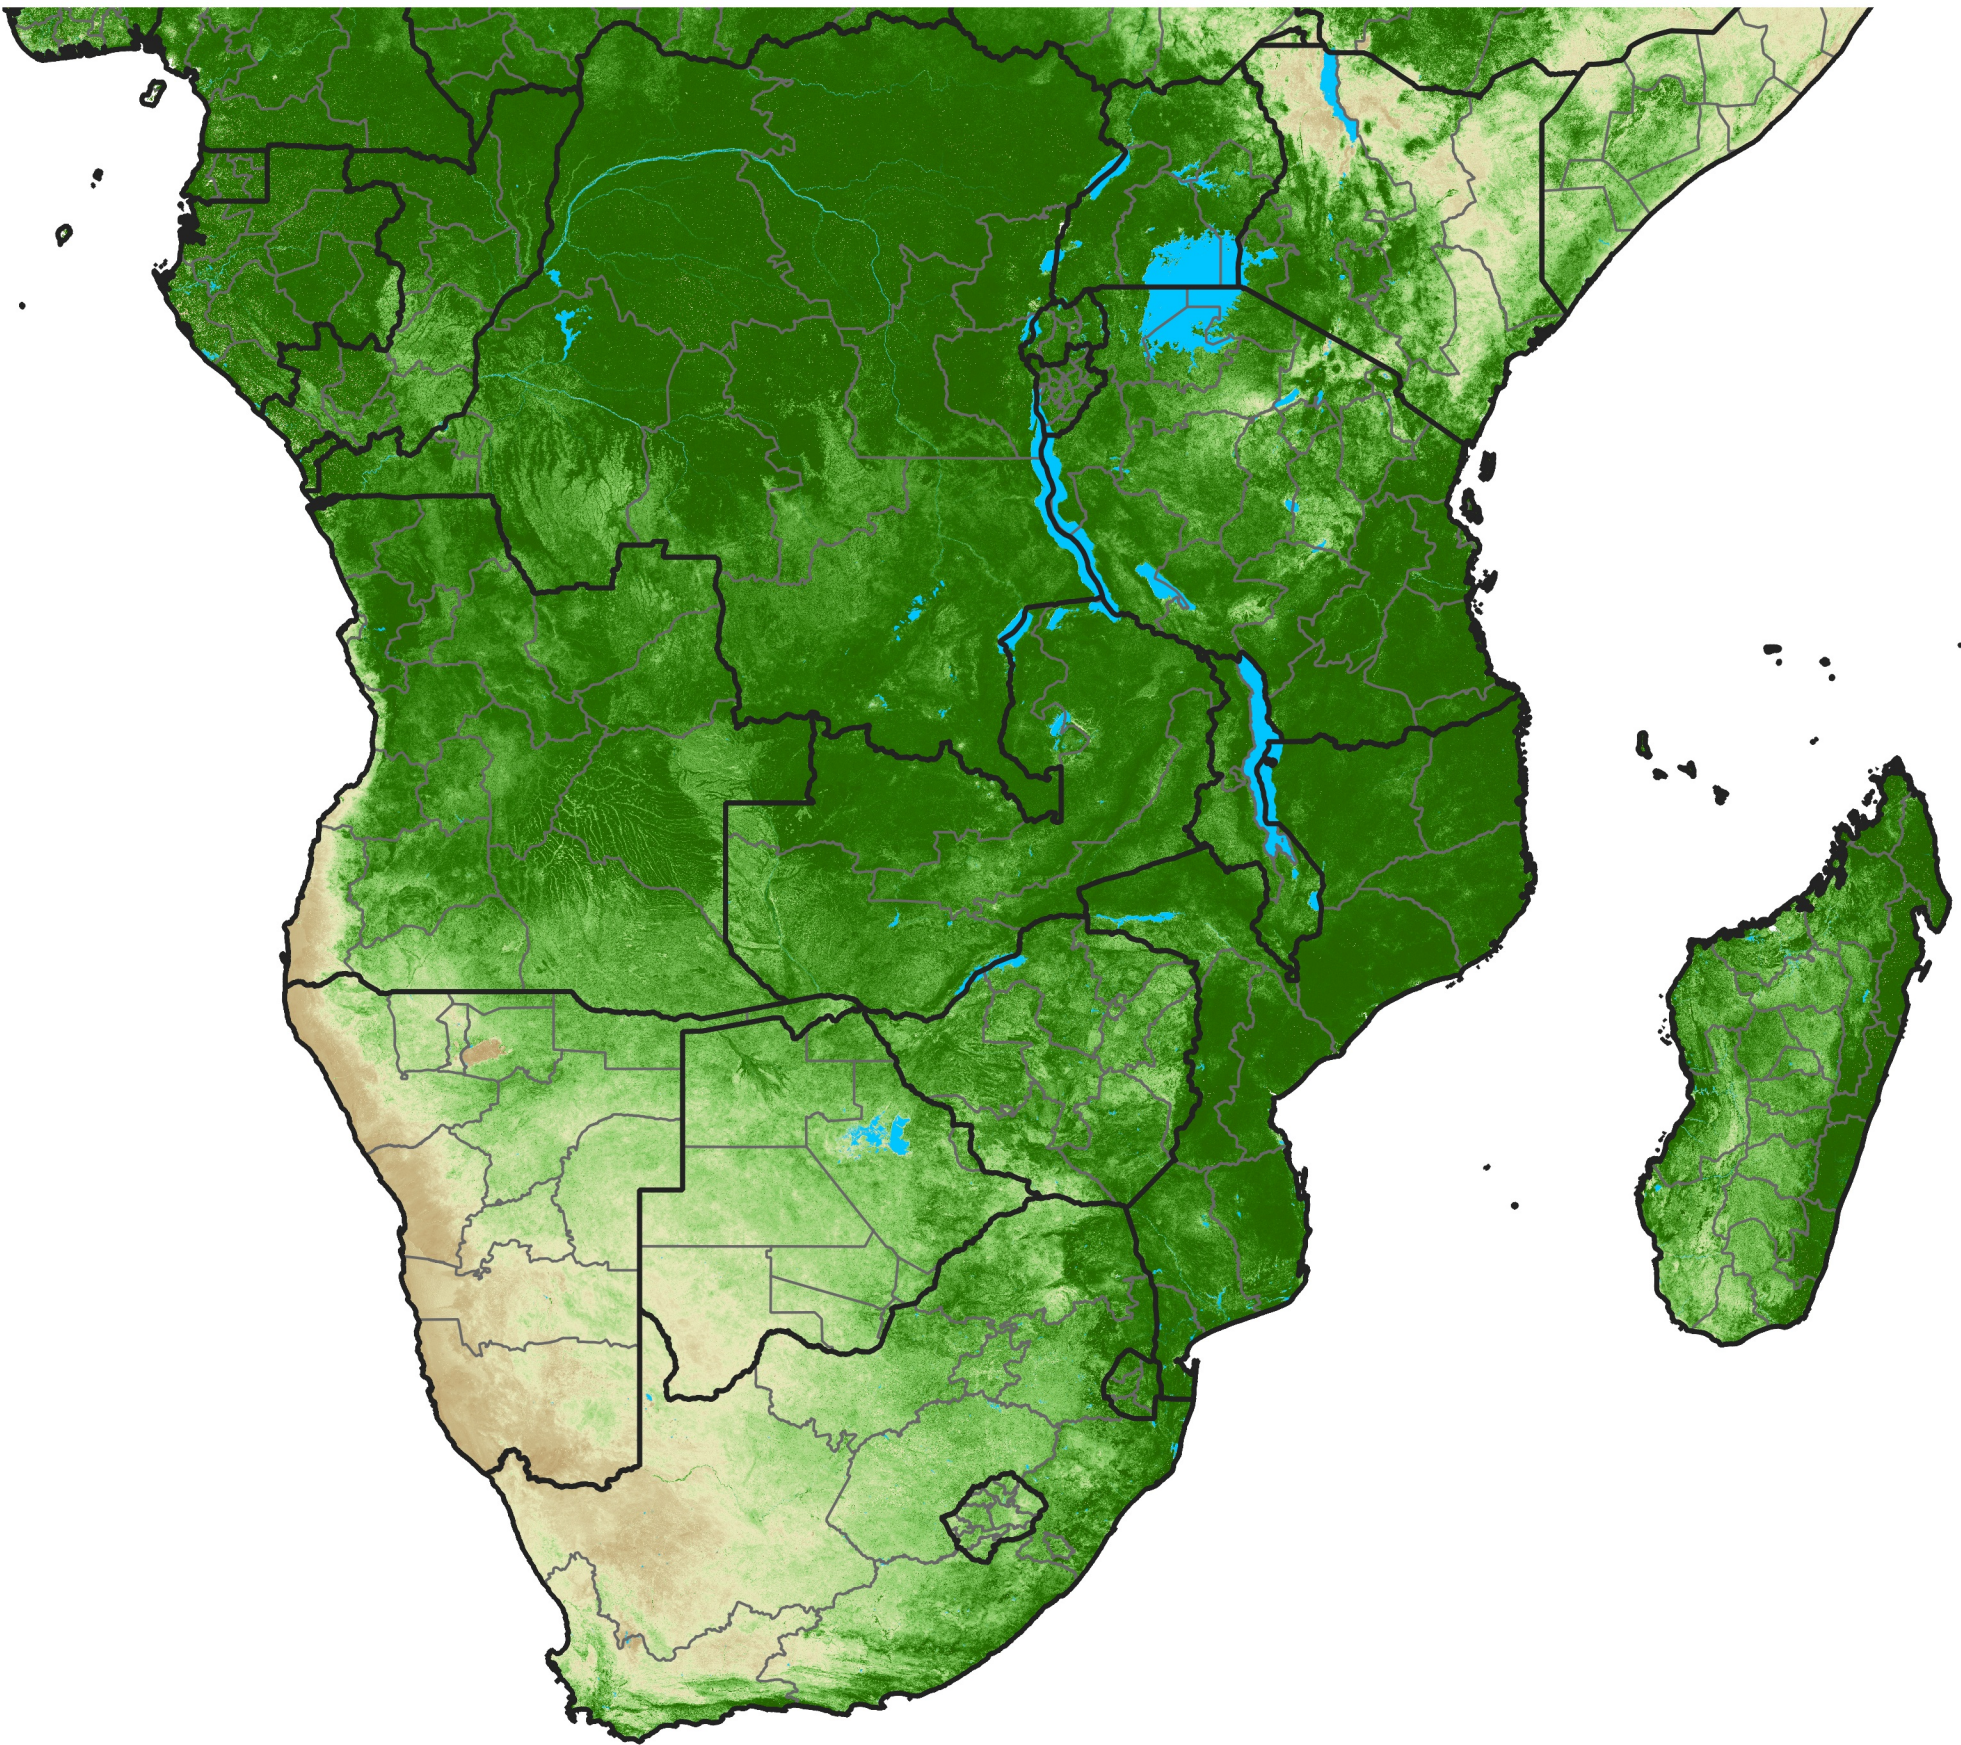

Southern Africa Temporally Smoothed NDVI

Period 12 / April 21 - 30, 2004

NDVI

0.1 0.2 0.3 0.4 0.5 0.6 0.7 0.8 0.9

Sparse

Moderate

Dense