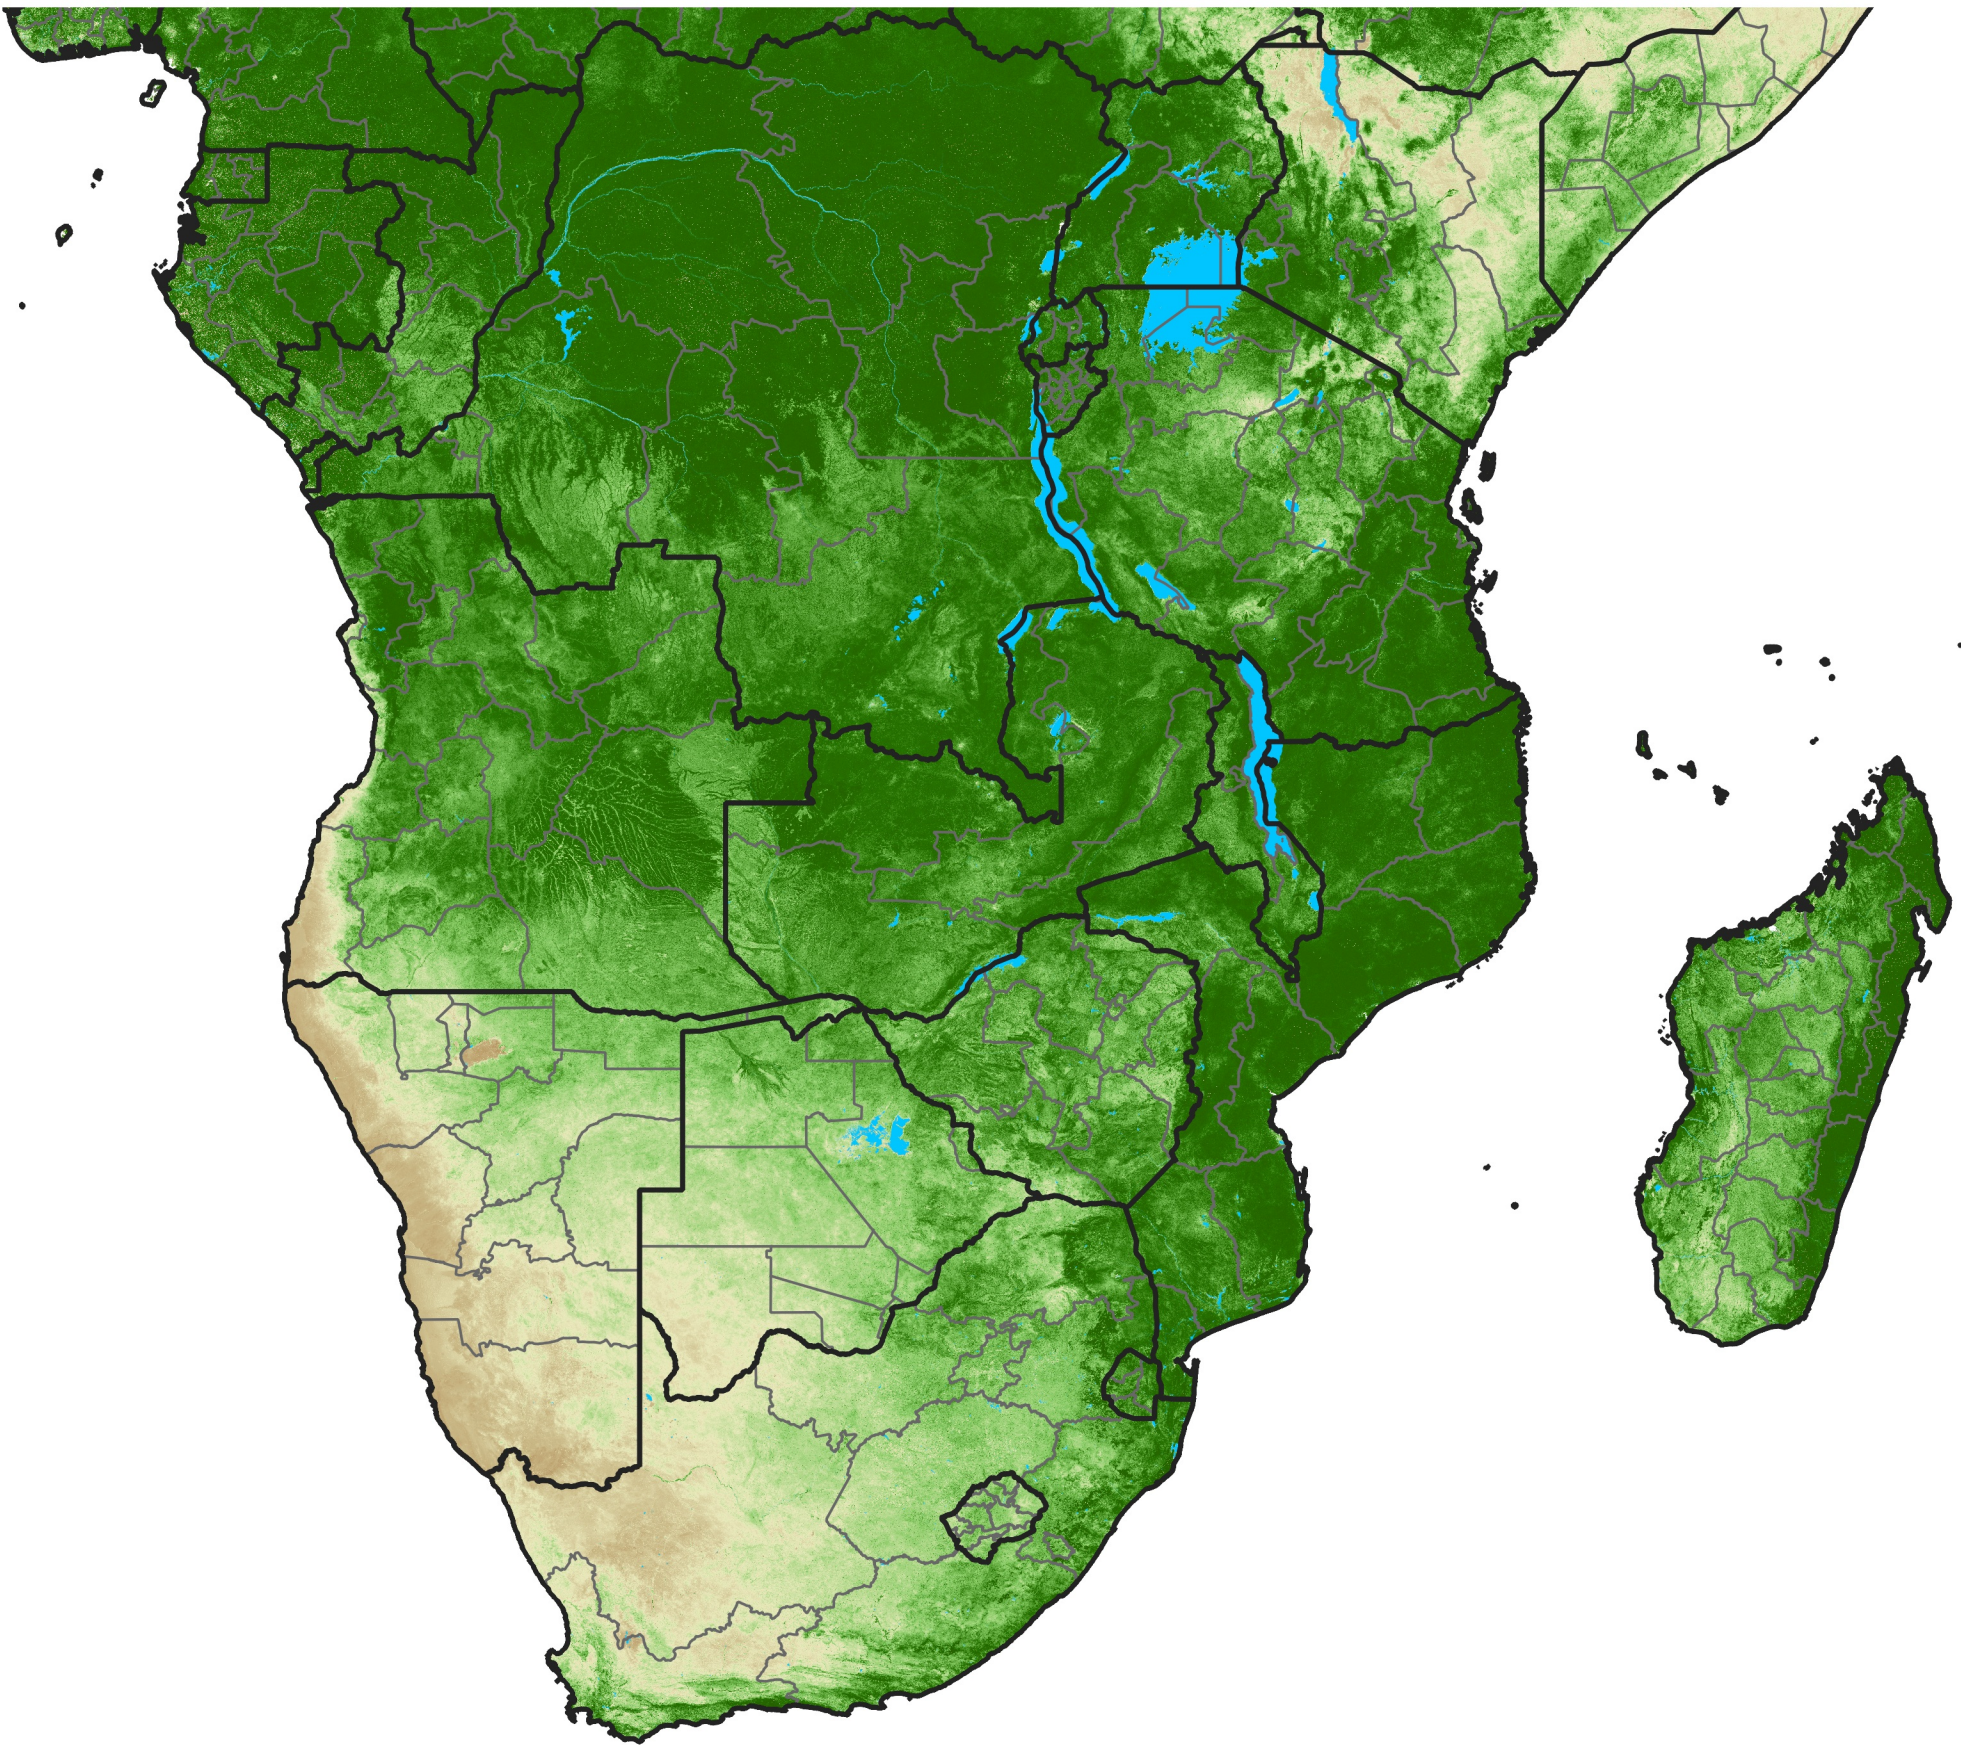

Southern Africa Temporally Smoothed NDVI

Period 13 / May 01 - 10, 2004

NDVI

0.1 0.2 0.3 0.4 0.5 0.6 0.7 0.8 0.9

Sparse

Moderate

Dense