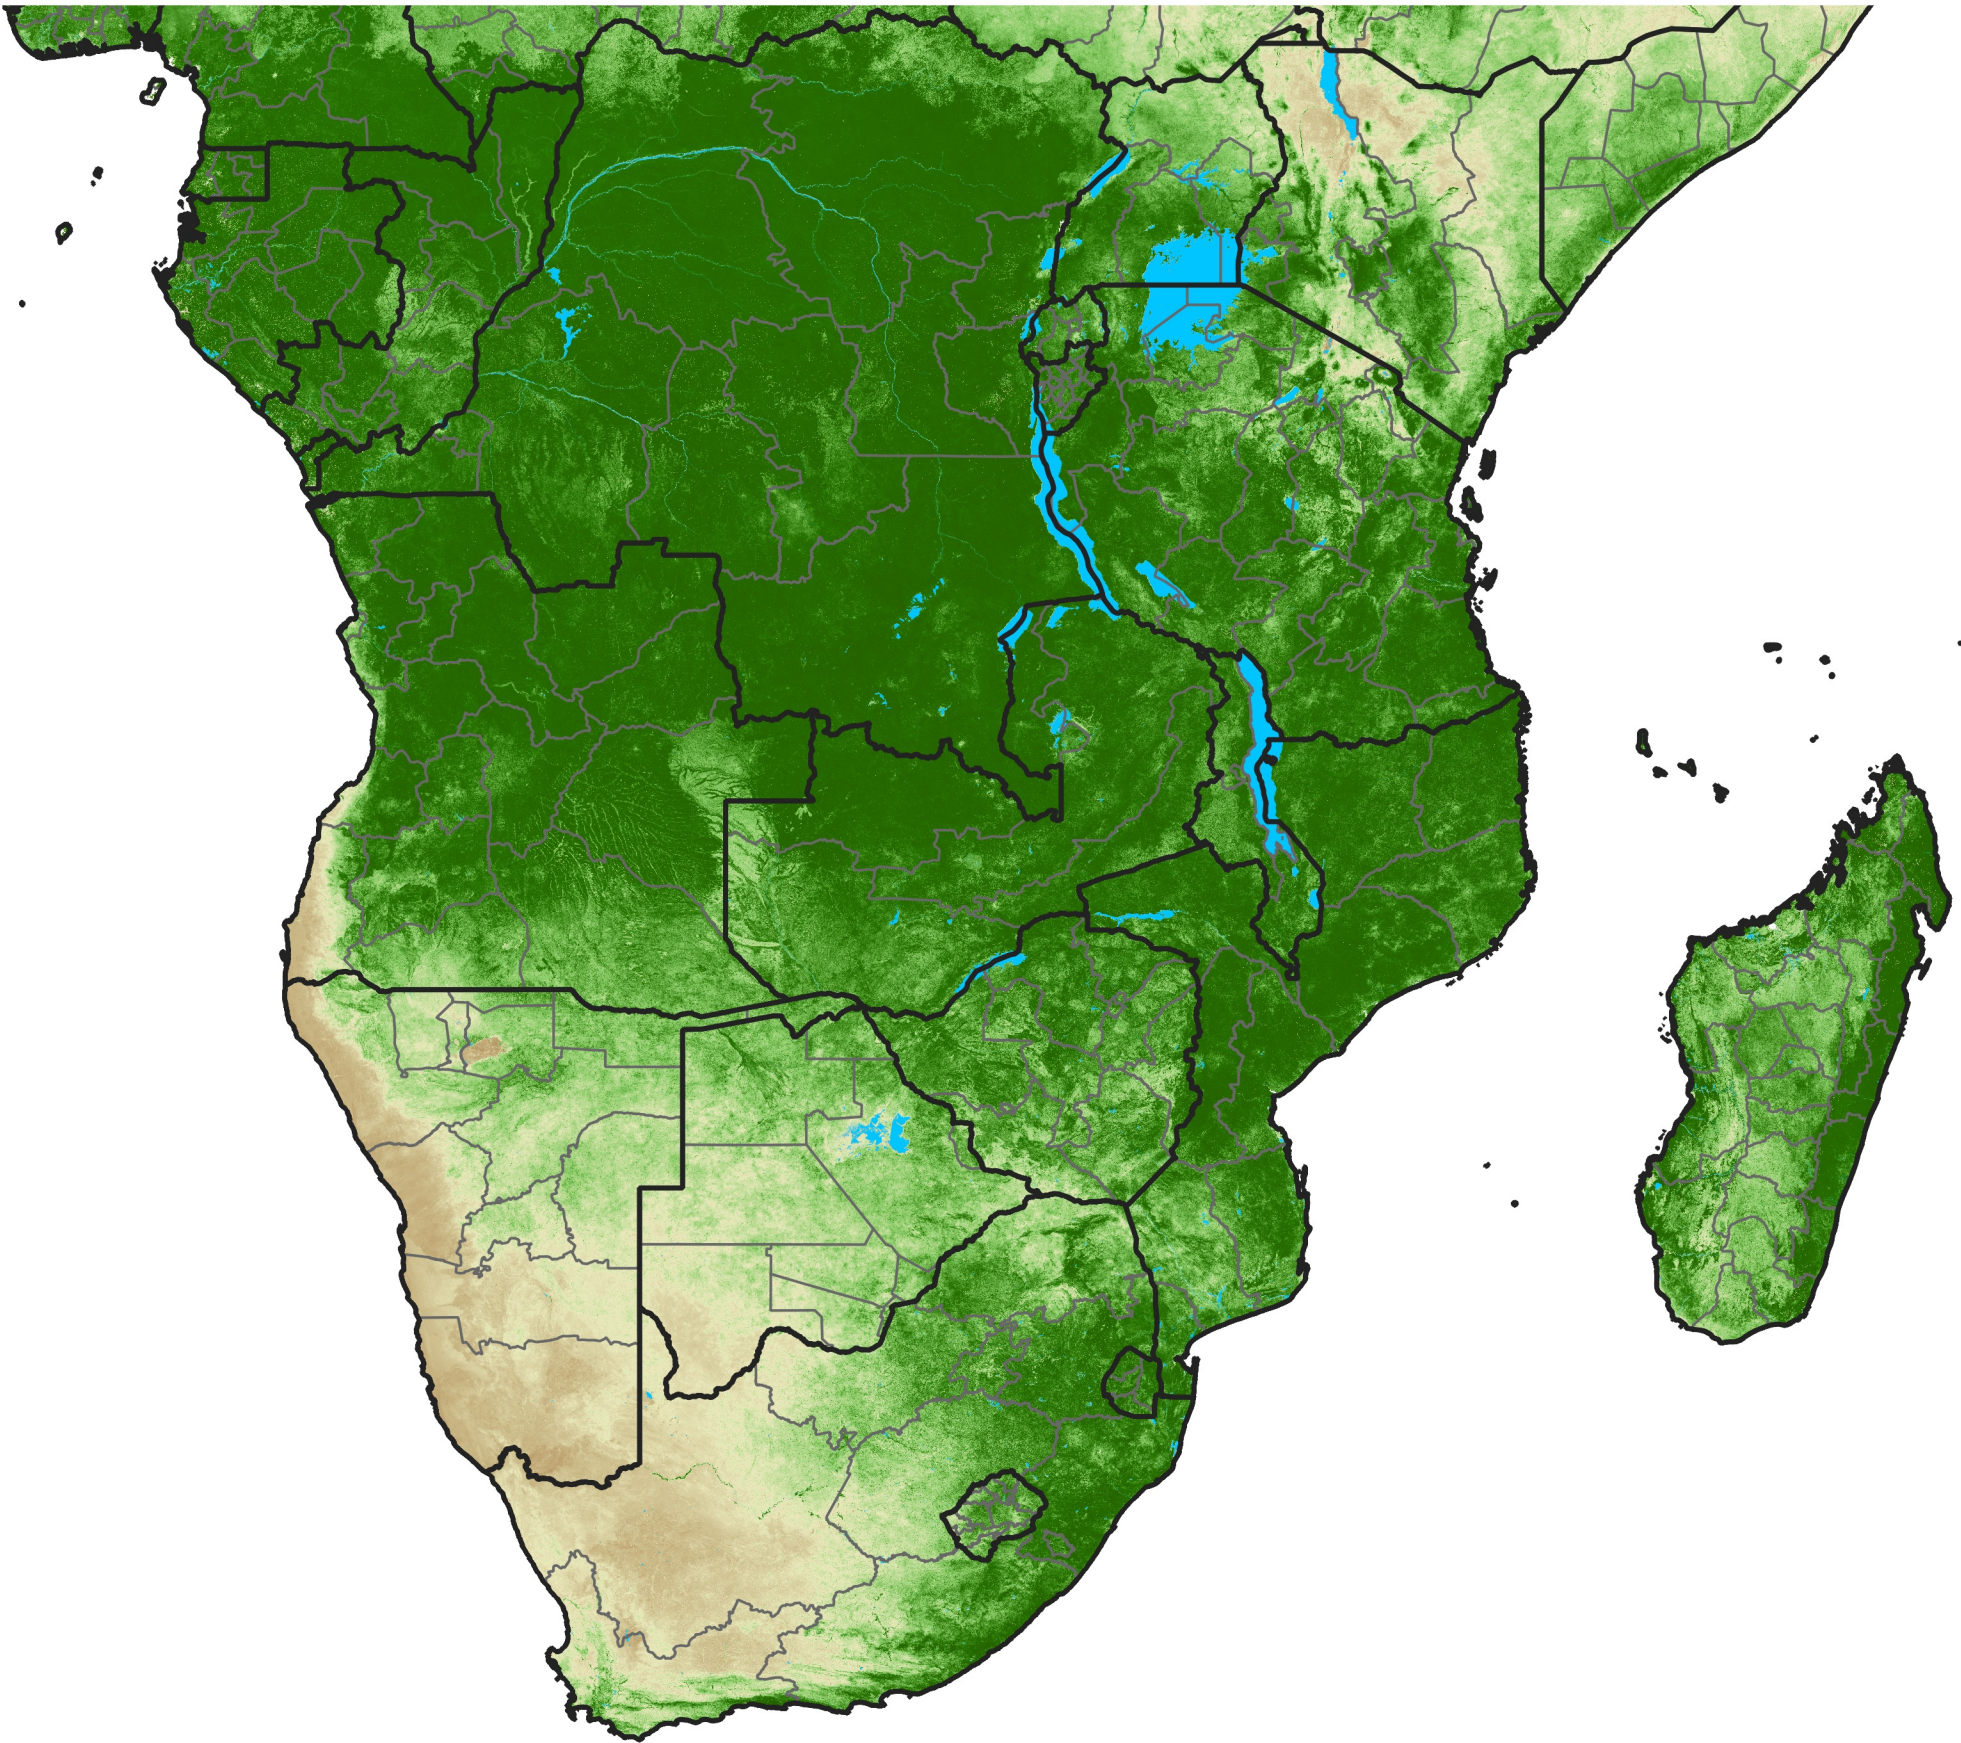

Southern Africa Temporally Smoothed NDVI

Period 01 / January 01 - 10, 2005

NDVI

0.1 0.2 0.3 0.4 0.5 0.6 0.7 0.8 0.9

Sparse

Moderate

Dense