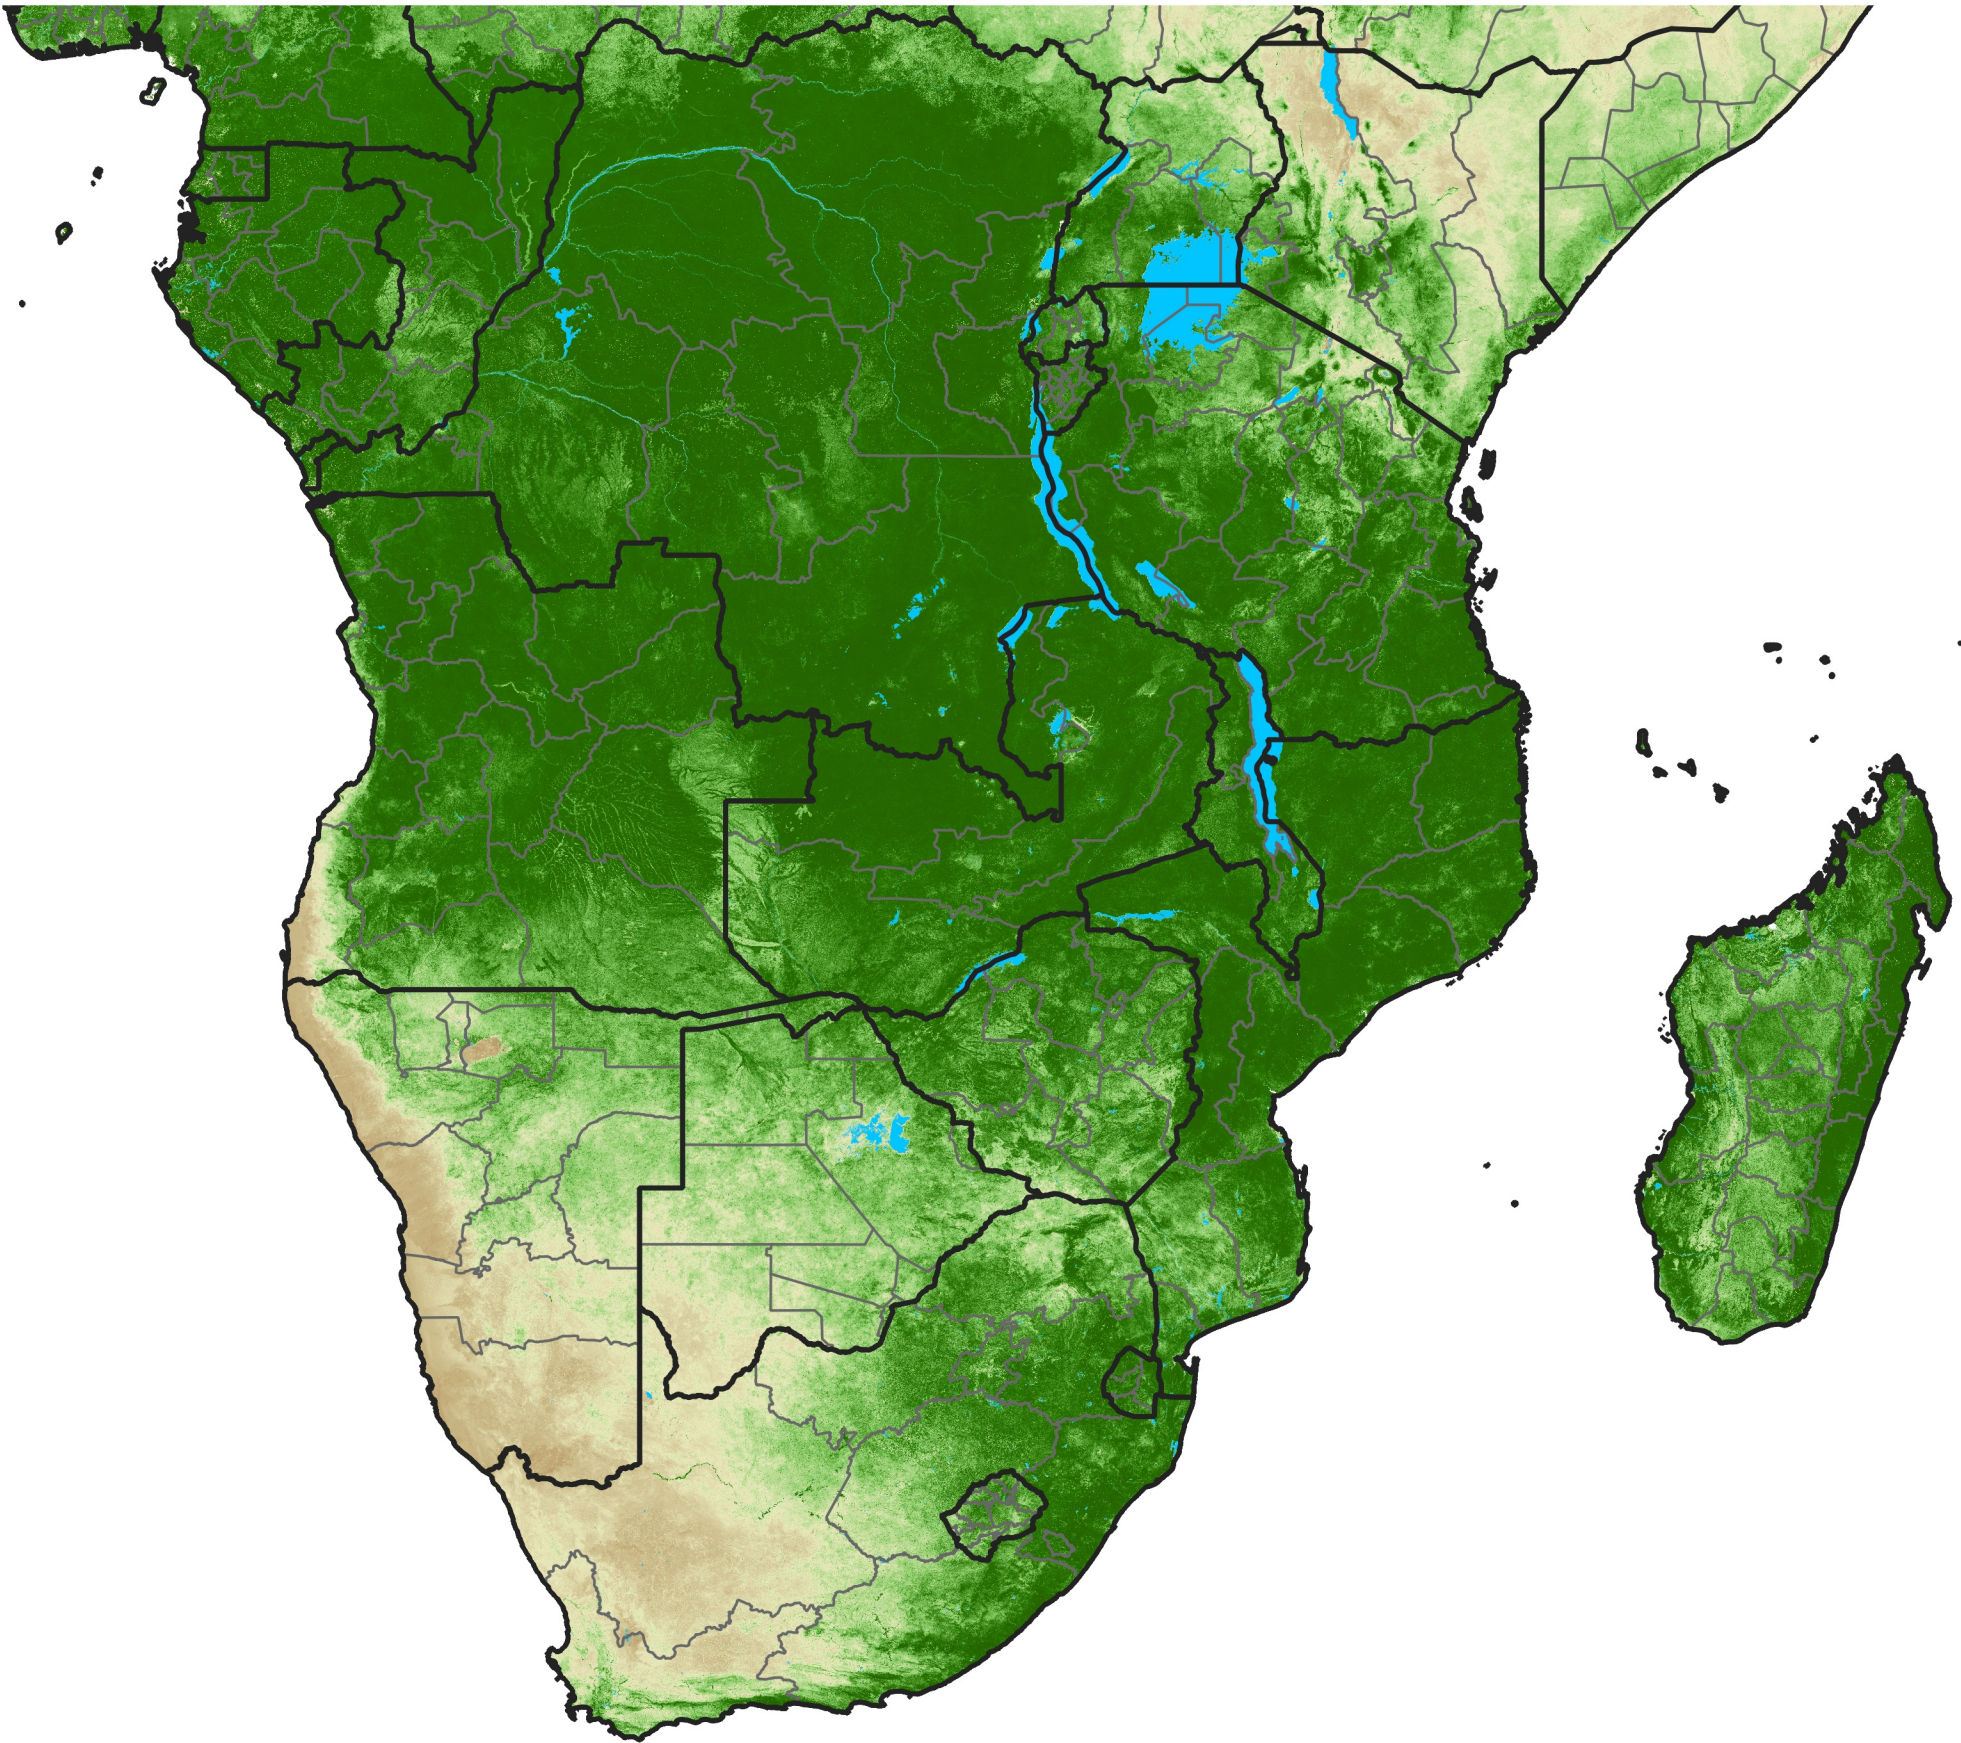

Southern Africa

Temporally Smoothed NDVI

Period 04 / February 01 - 10, 2005

NDVI

0.1 0.2 0.3 0.4 0.5 0.6 0.7 0.8 0.9

Sparse

Moderate

Dense