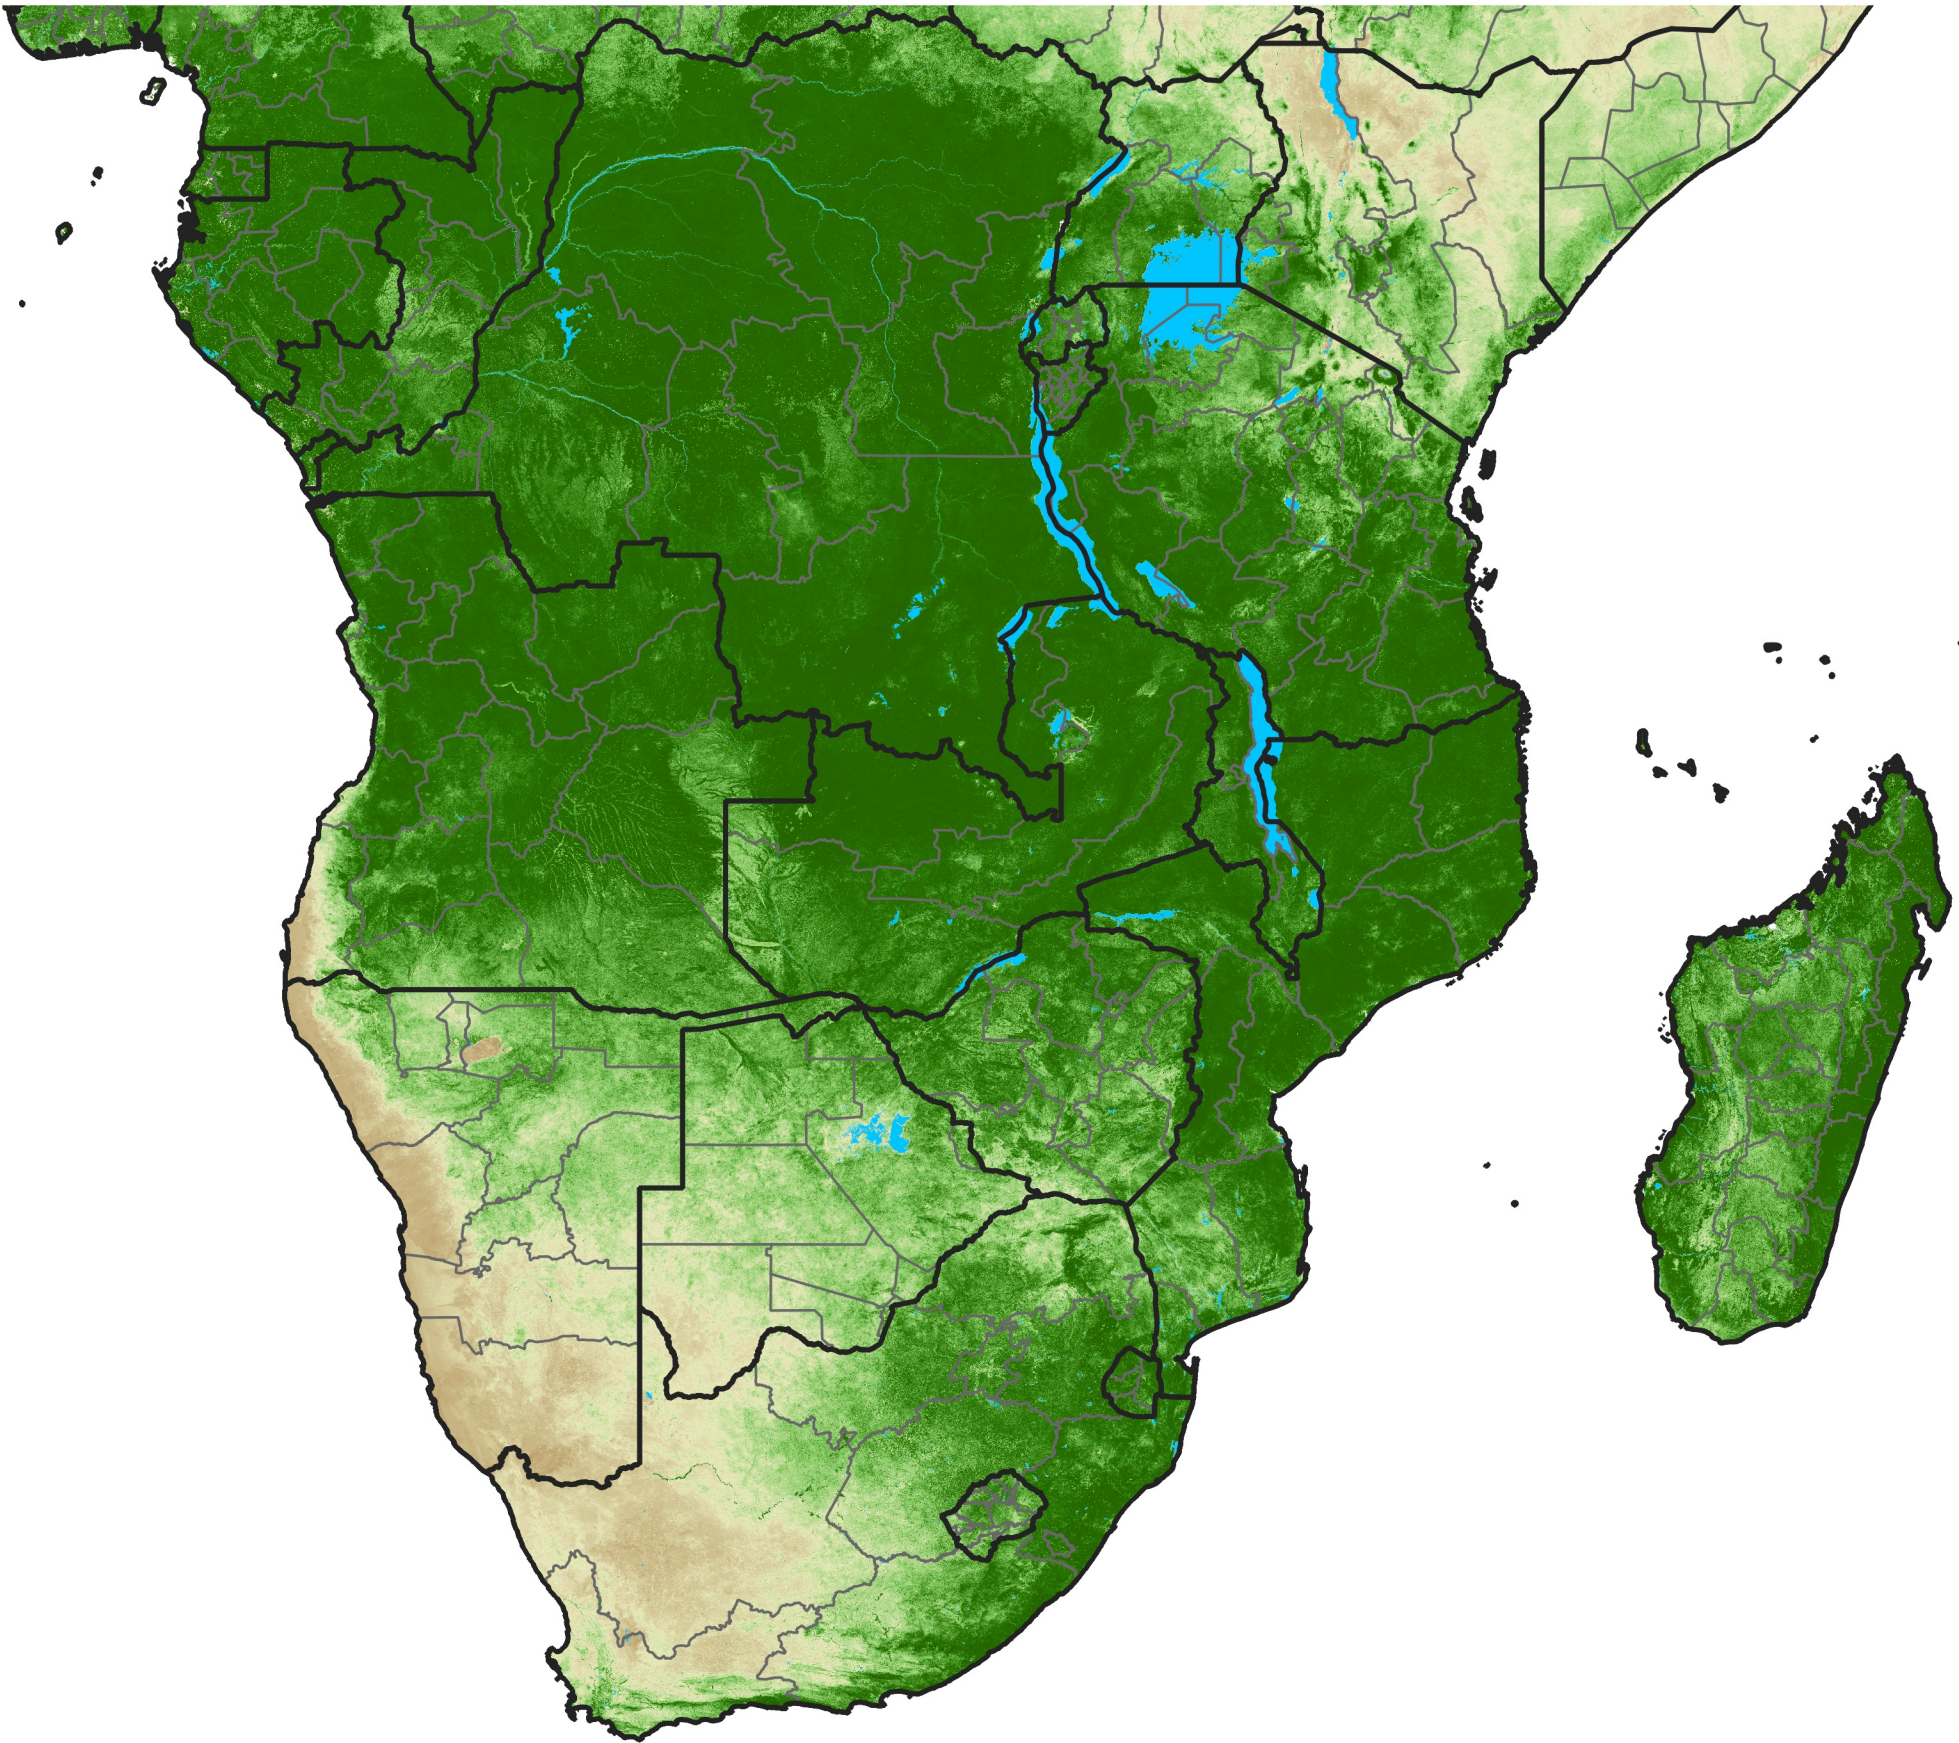

Southern Africa

Temporally Smoothed NDVI

Period 05 / February 11 - 20, 2005

NDVI

0.1 0.2 0.3 0.4 0.5 0.6 0.7 0.8 0.9

Sparse

Moderate

Dense