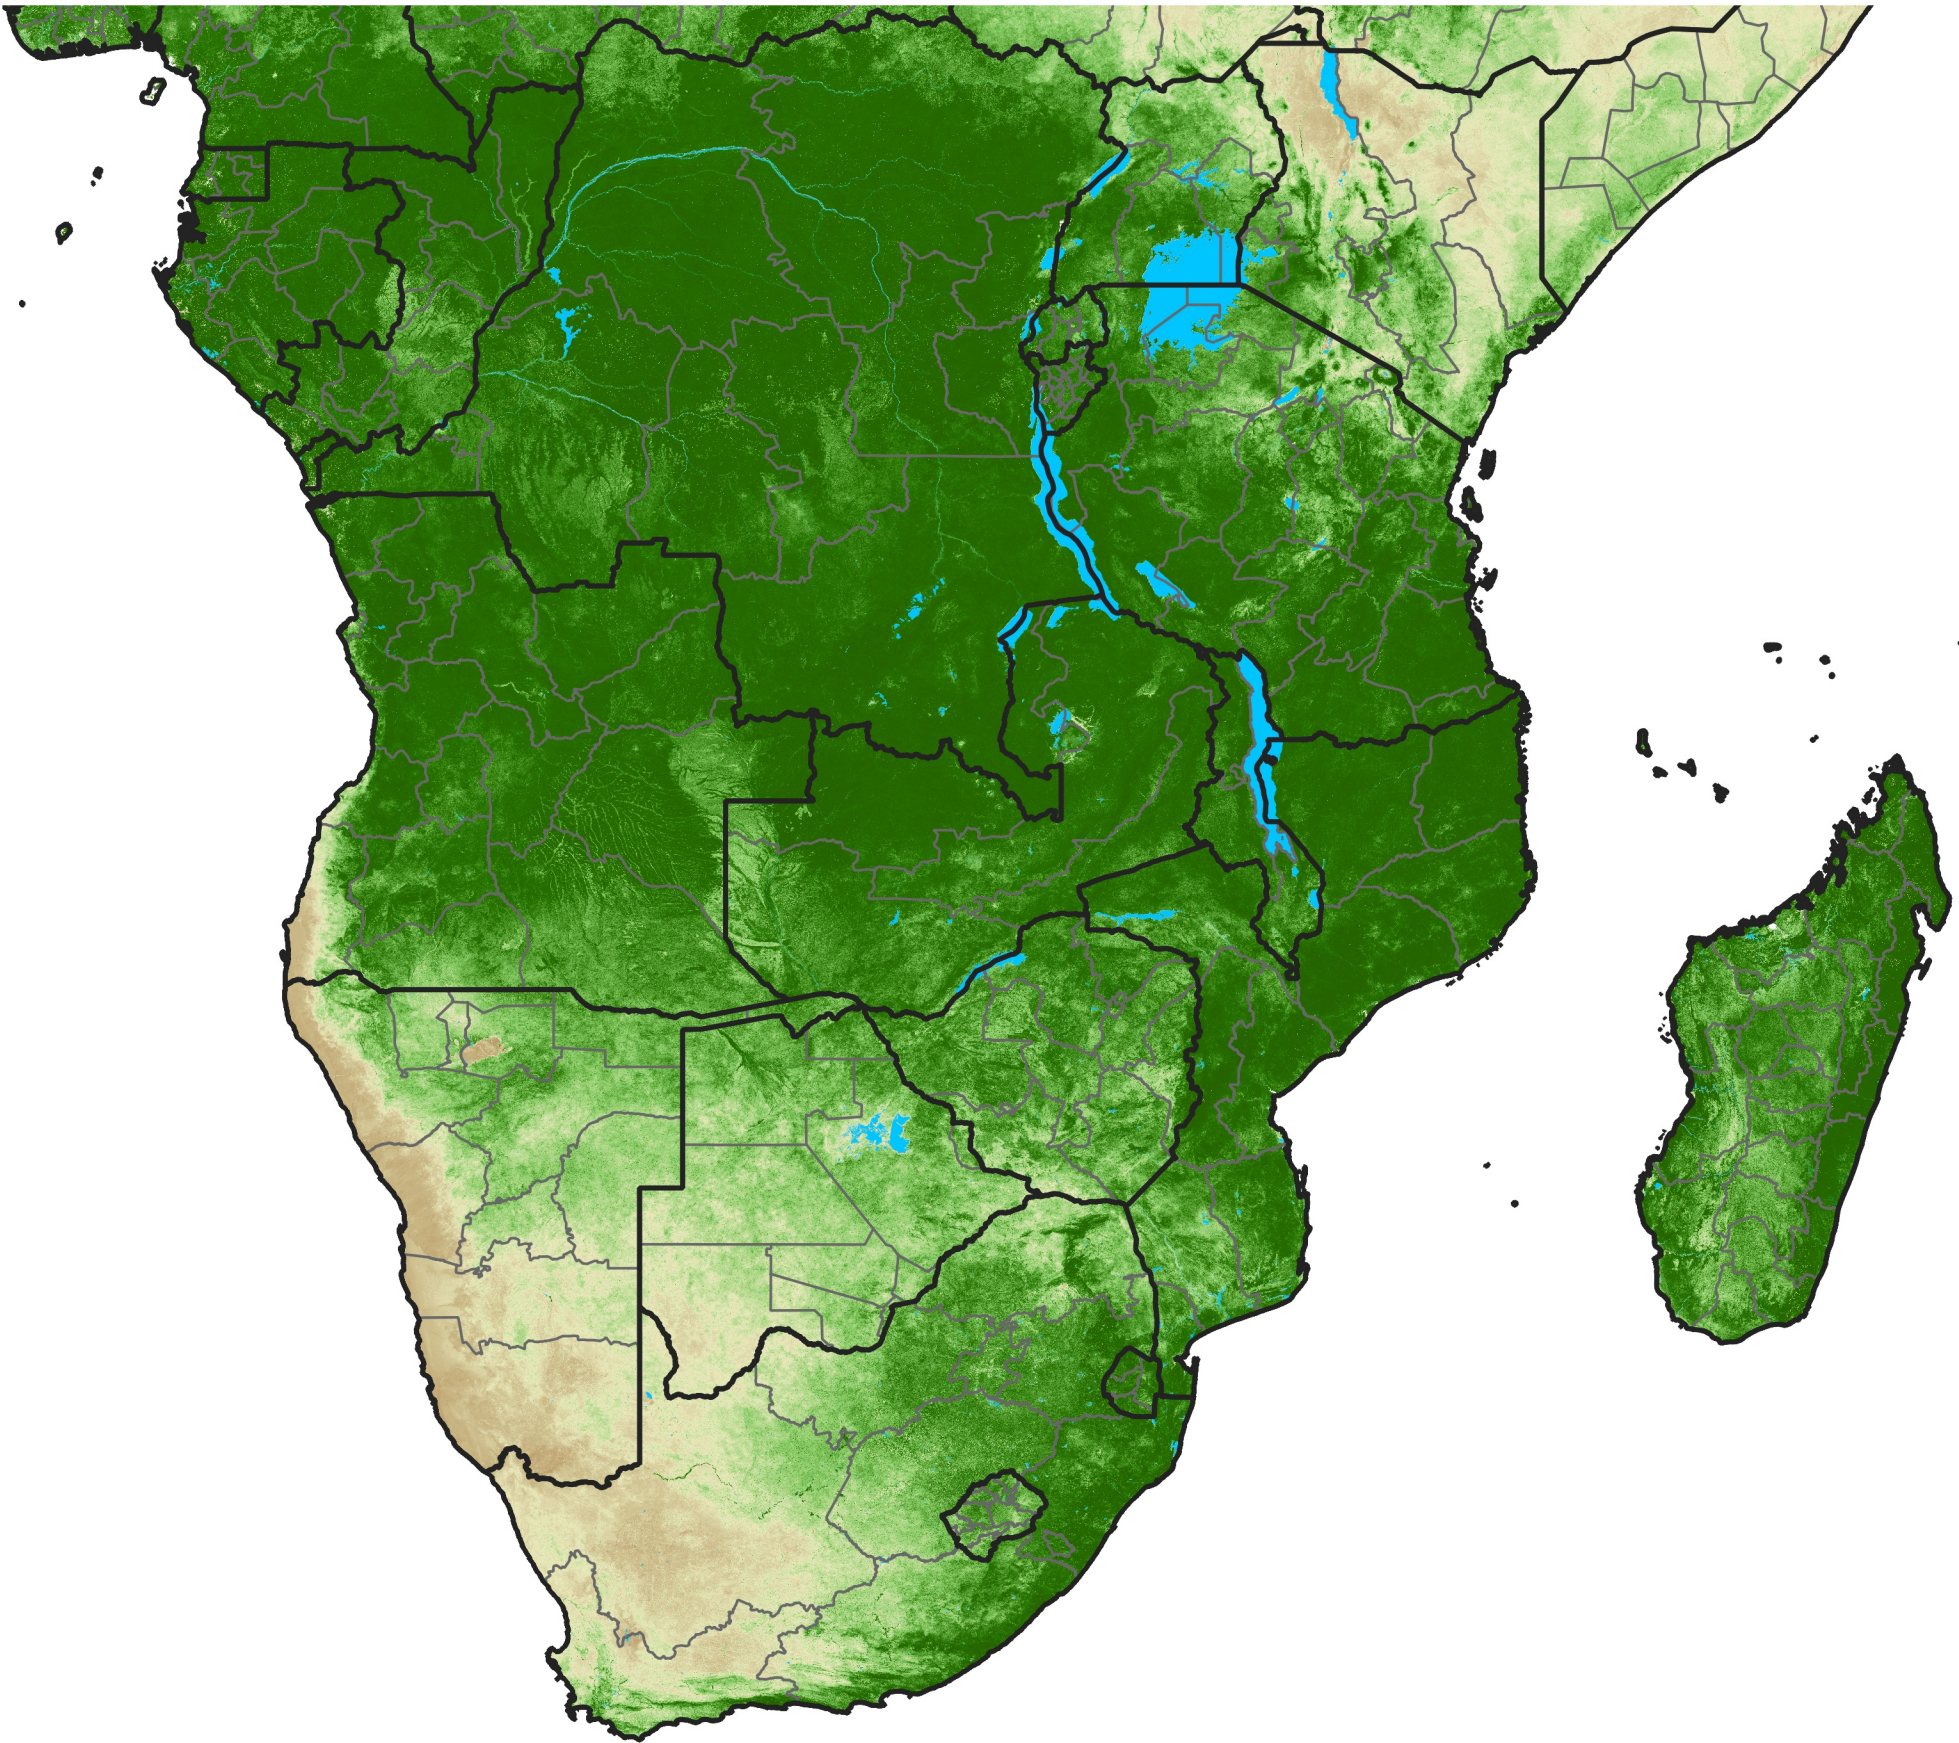

Southern Africa Temporally Smoothed NDVI

Period 07 / March 01 - 10, 2005

NDVI

0.1 0.2 0.3 0.4 0.5 0.6 0.7 0.8 0.9

Sparse

Moderate

Dense