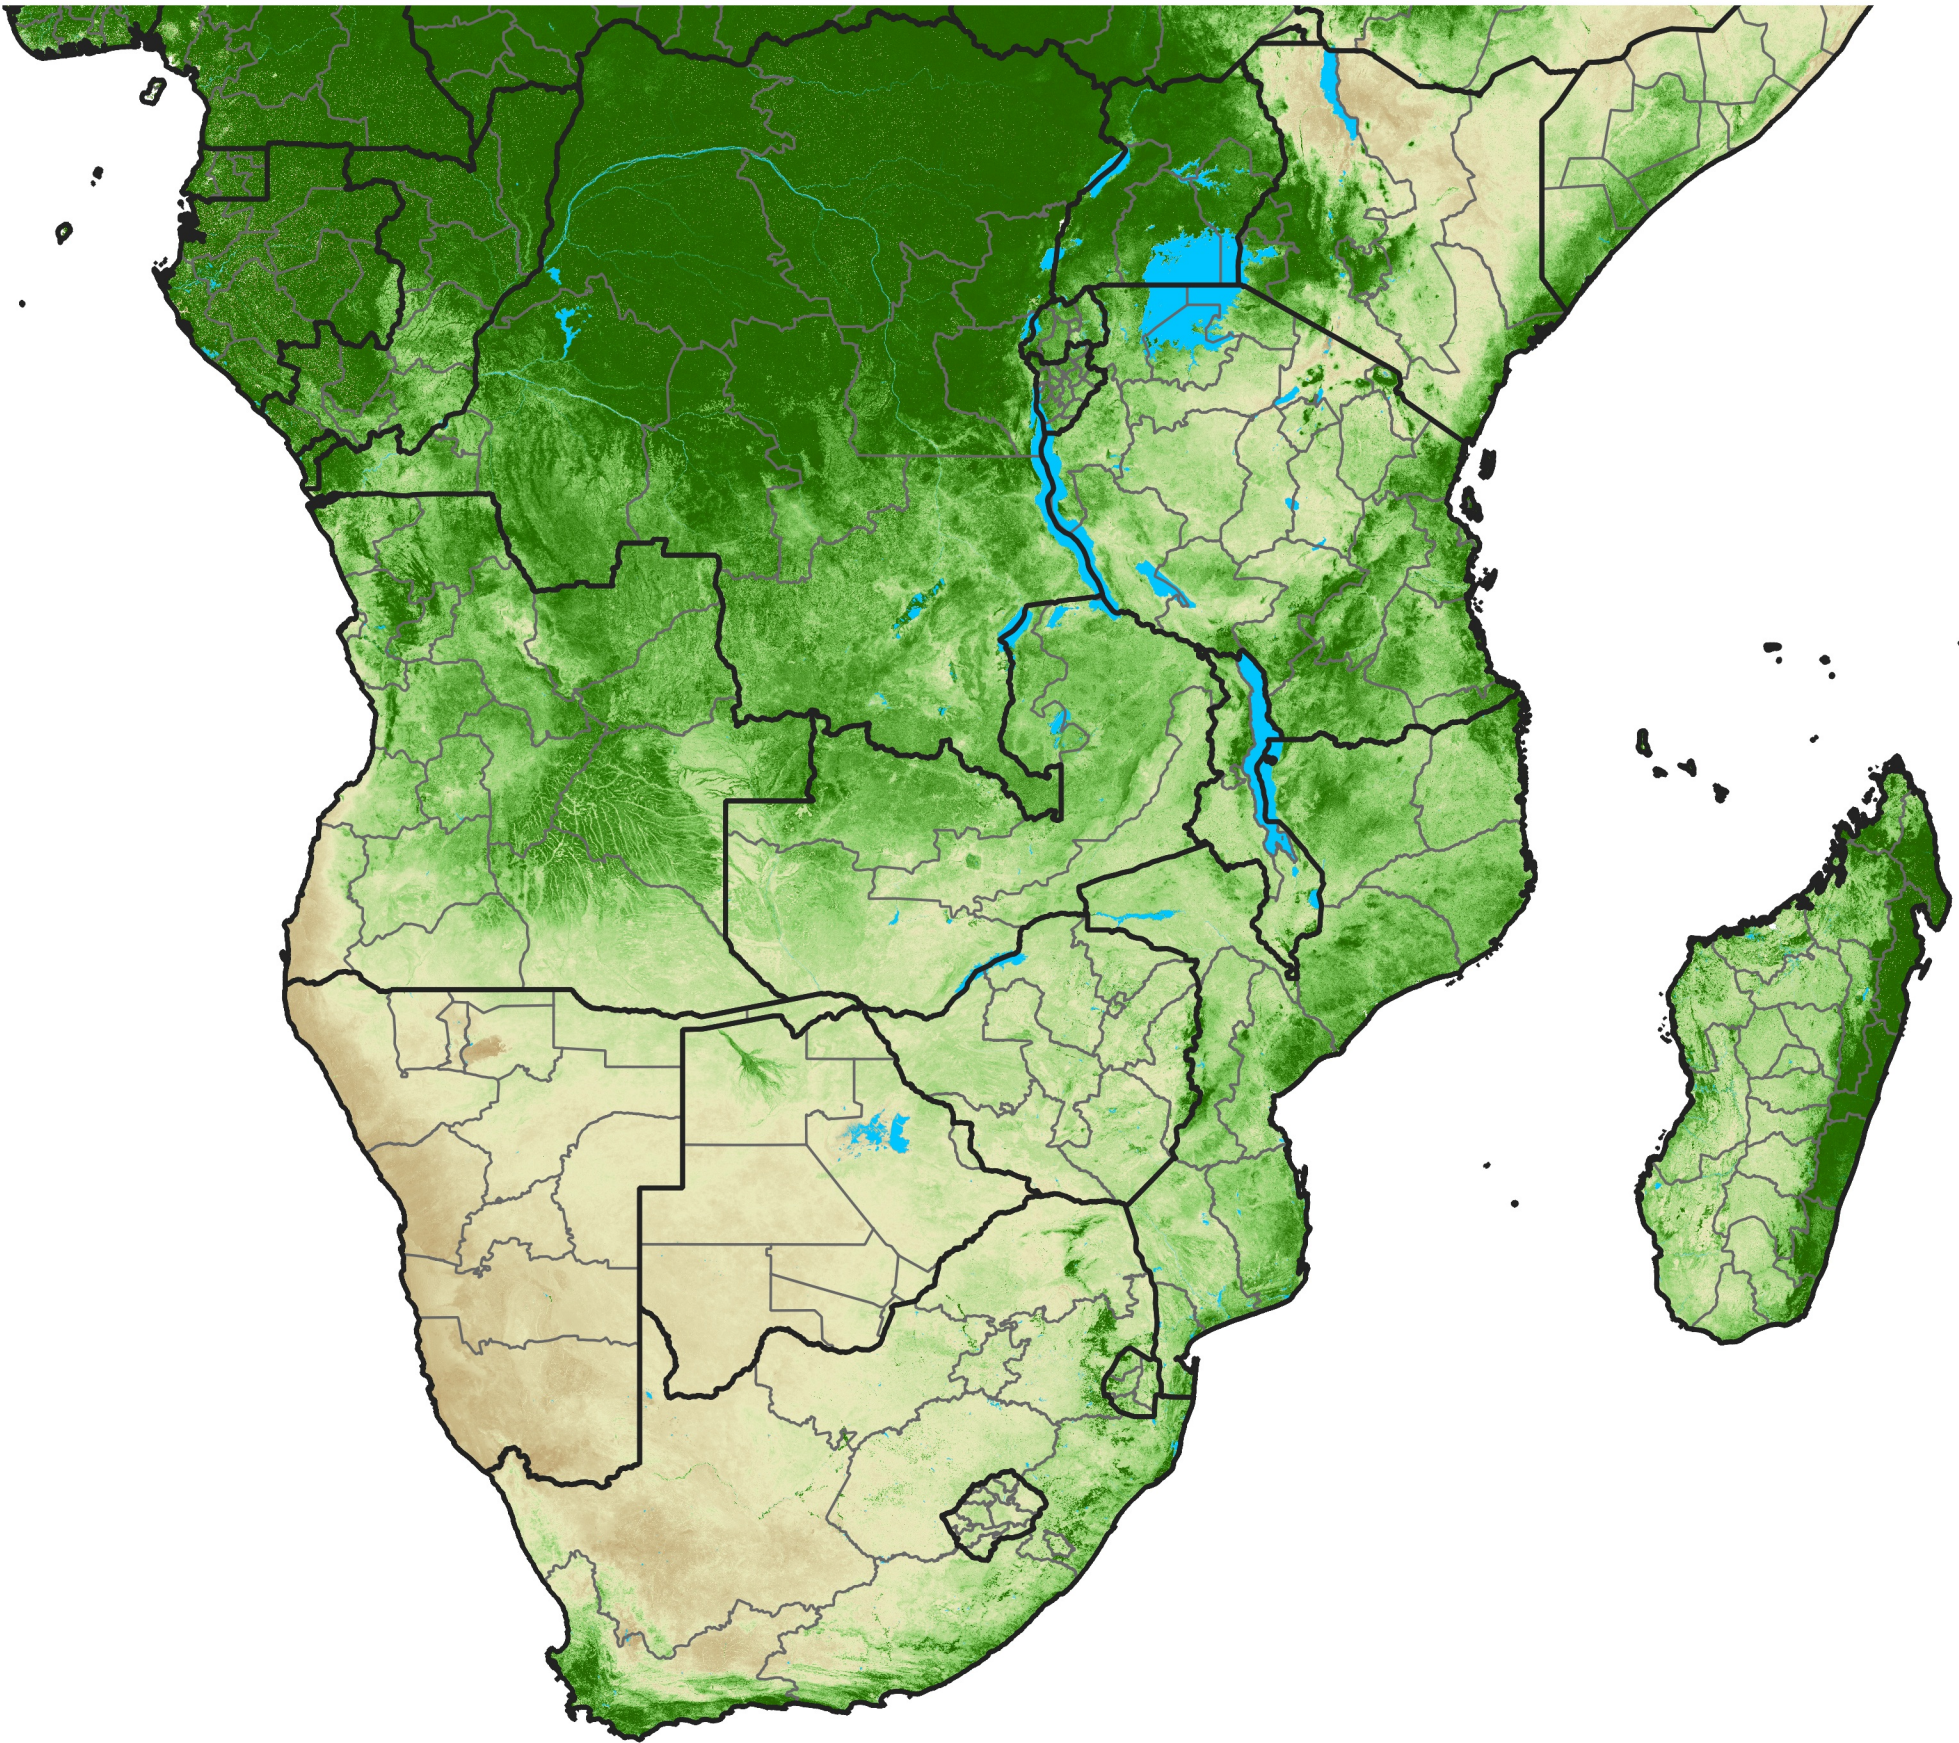

Southern Africa Temporally Smoothed NDVI

Period 23 / August 11 - 20, 2005

NDVI

0.1 0.2 0.3 0.4 0.5 0.6 0.7 0.8 0.9

Sparse

Moderate

Dense