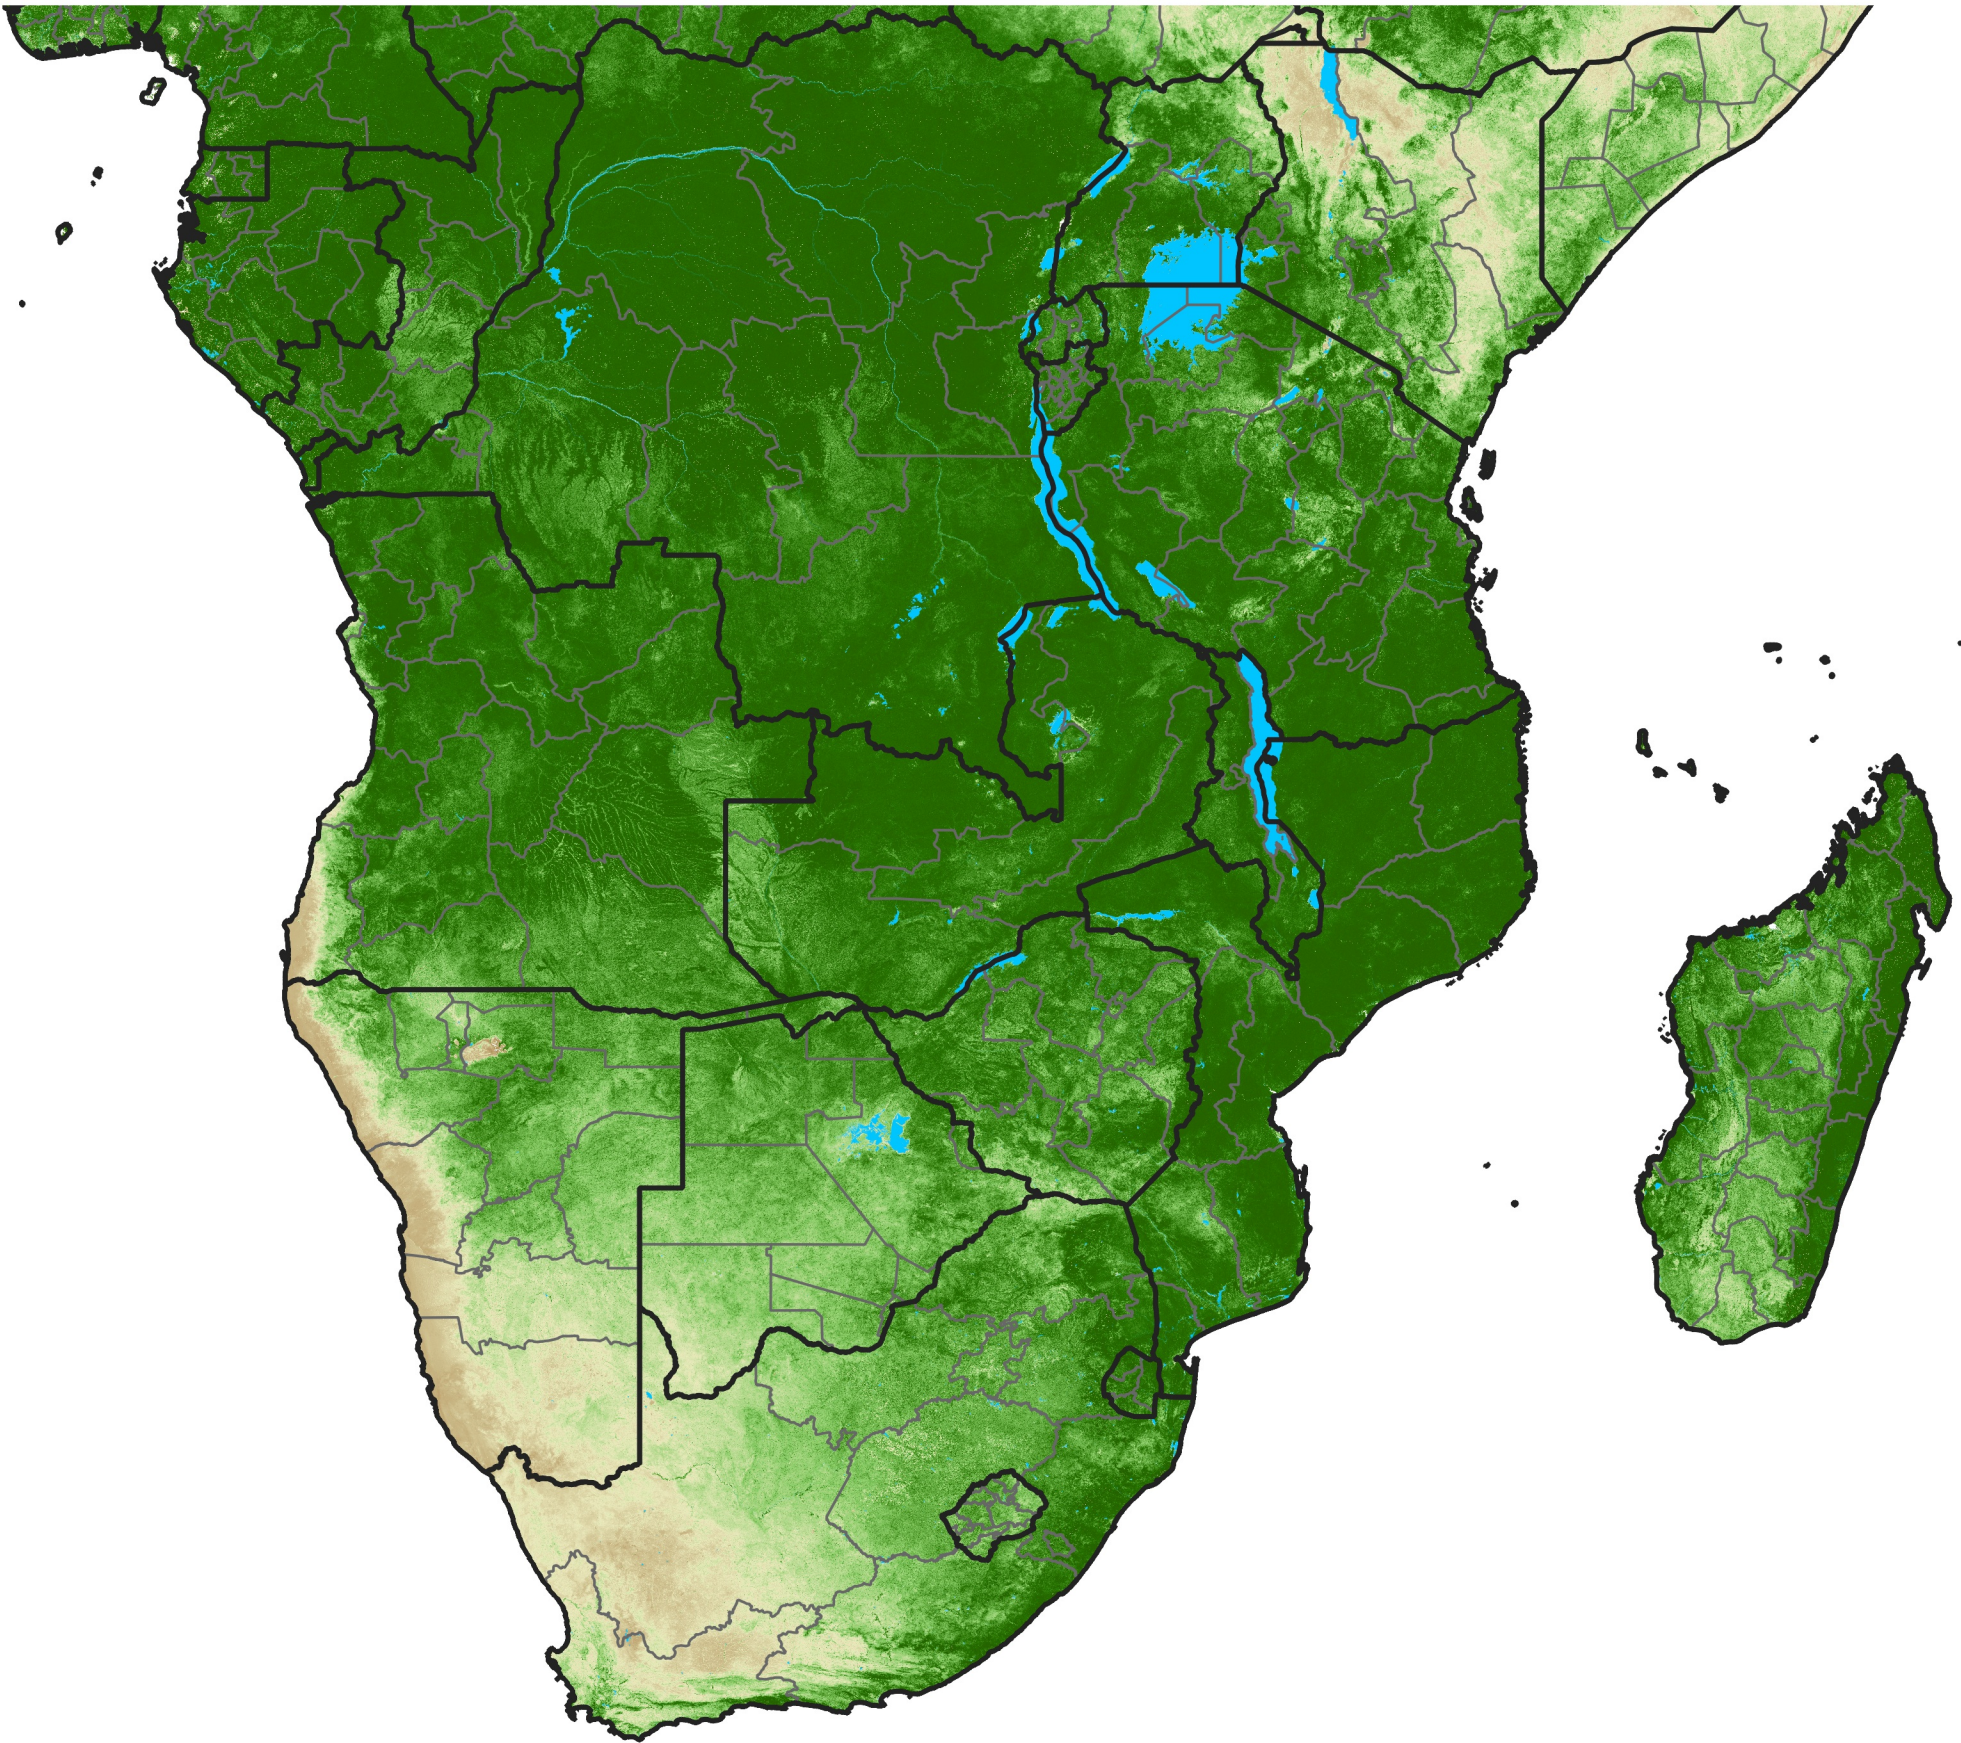

Southern Africa Temporally Smoothed NDVI

Period 10 / April 01 - 10, 2006

NDVI

0.1 0.2 0.3 0.4 0.5 0.6 0.7 0.8 0.9

Sparse

Moderate

Dense