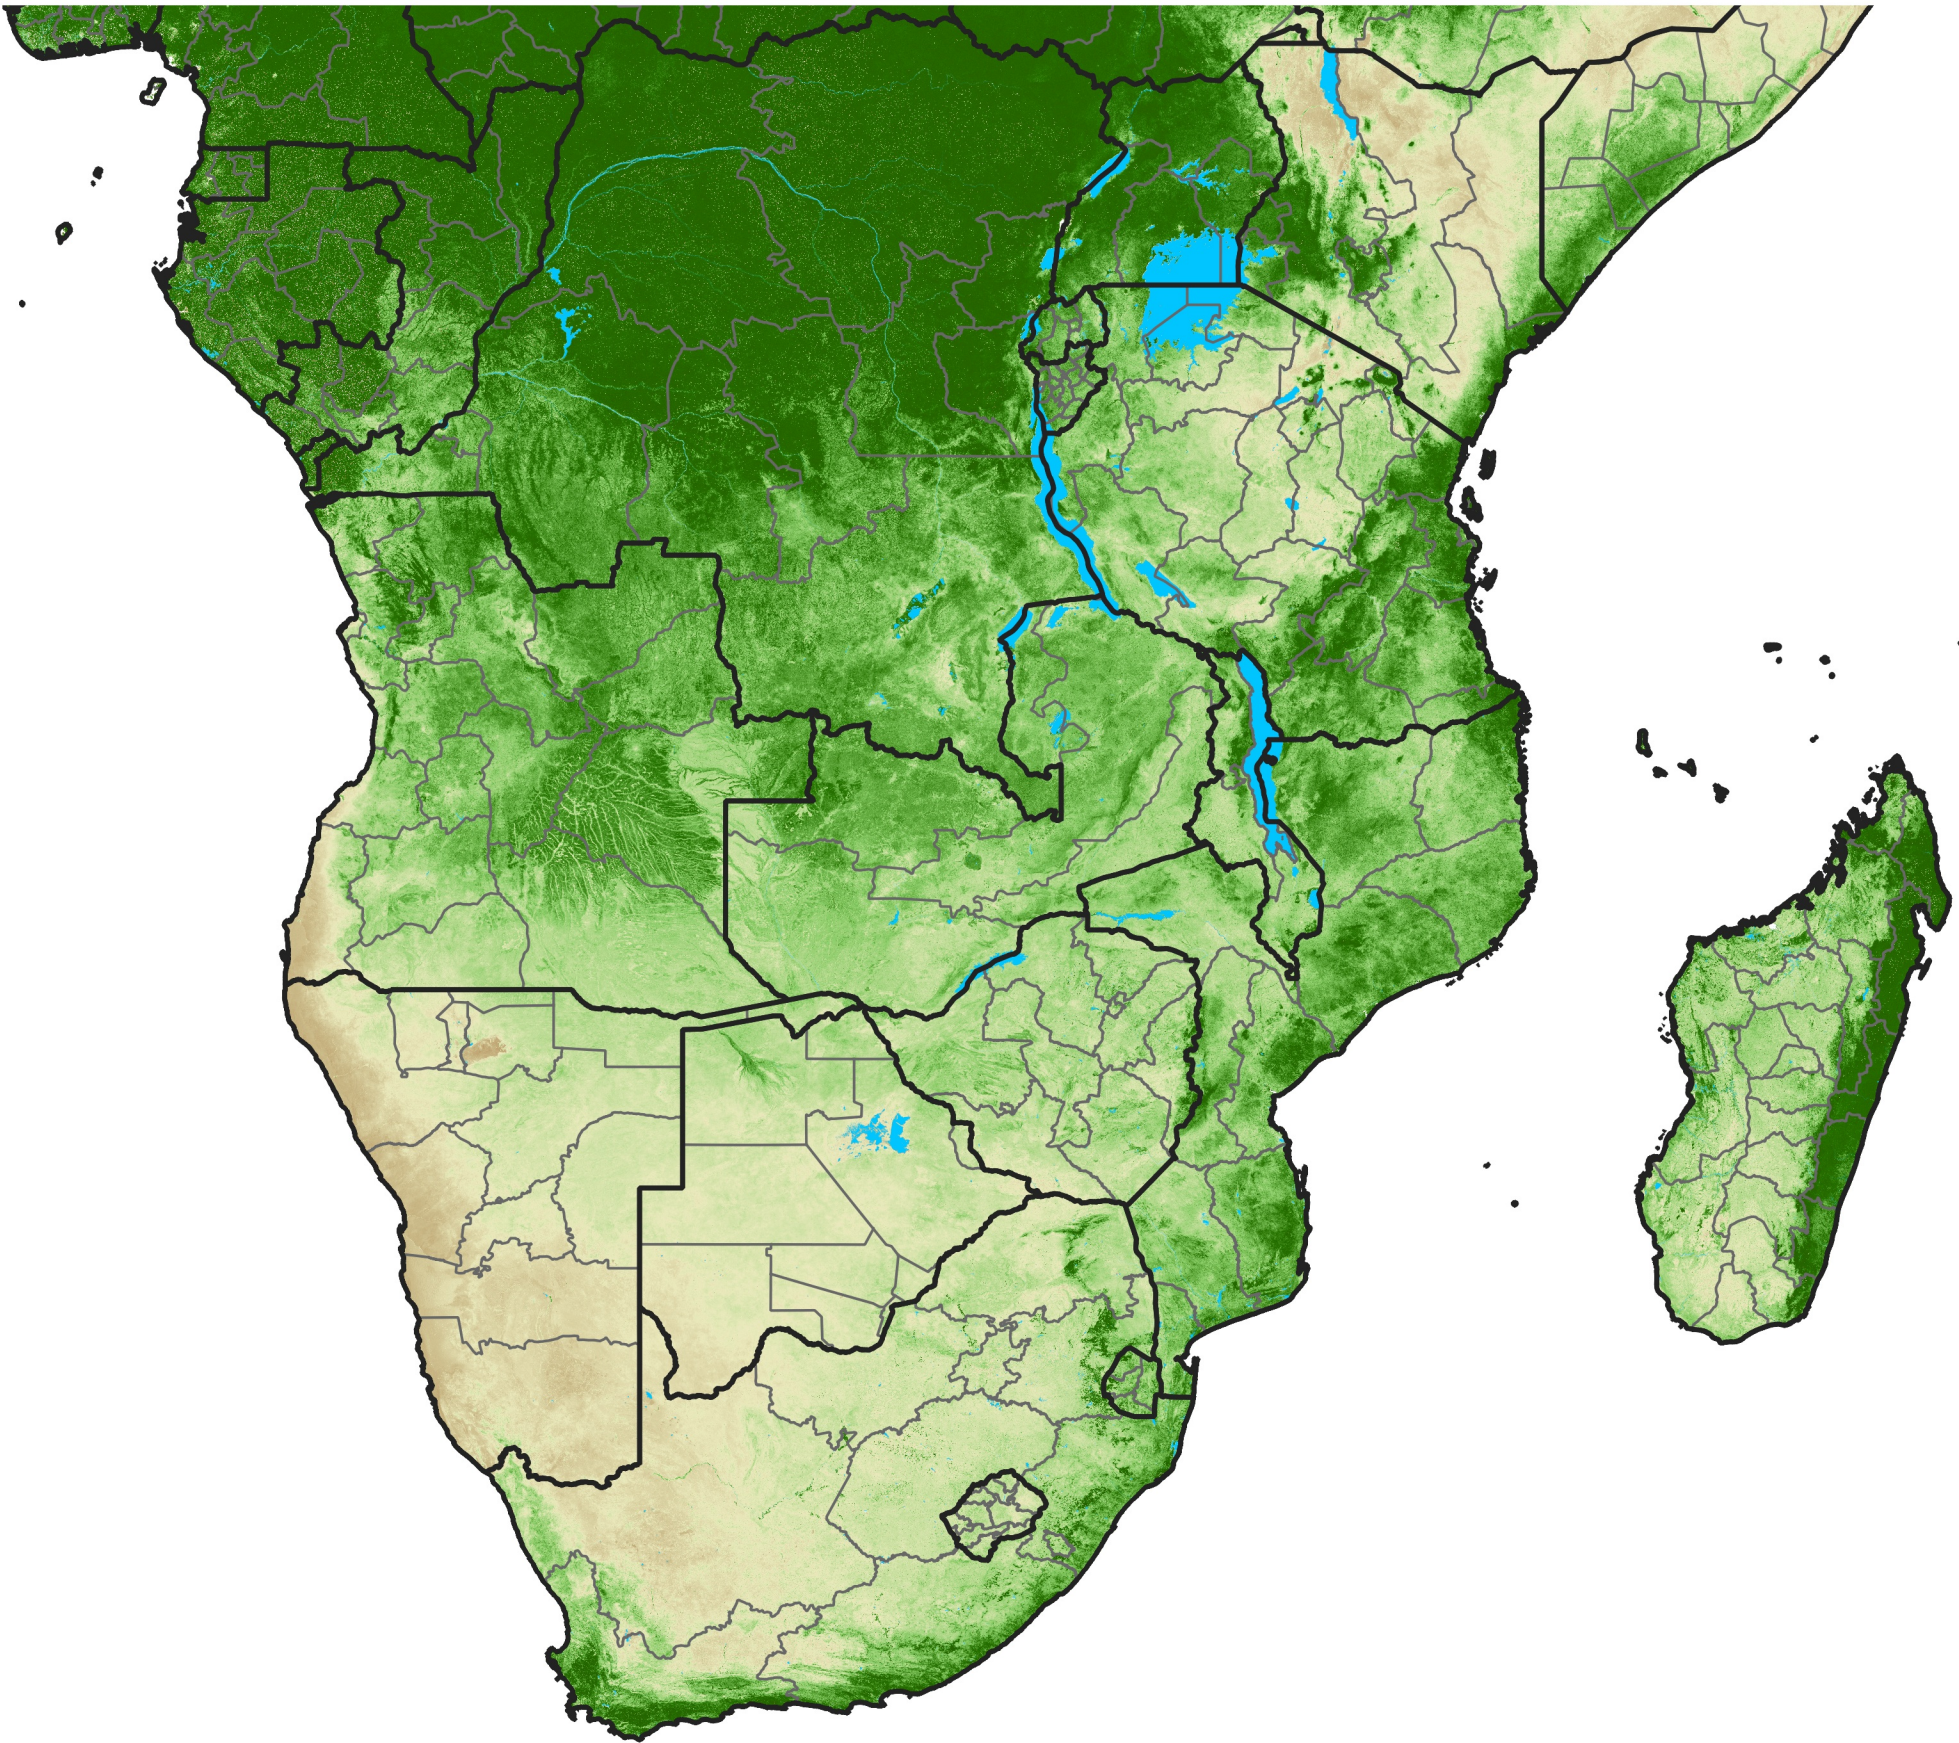

Southern Africa Temporally Smoothed NDVI

Period 23 / August 11 - 20, 2006

NDVI

0.1 0.2 0.3 0.4 0.5 0.6 0.7 0.8 0.9

Sparse

Moderate

Dense