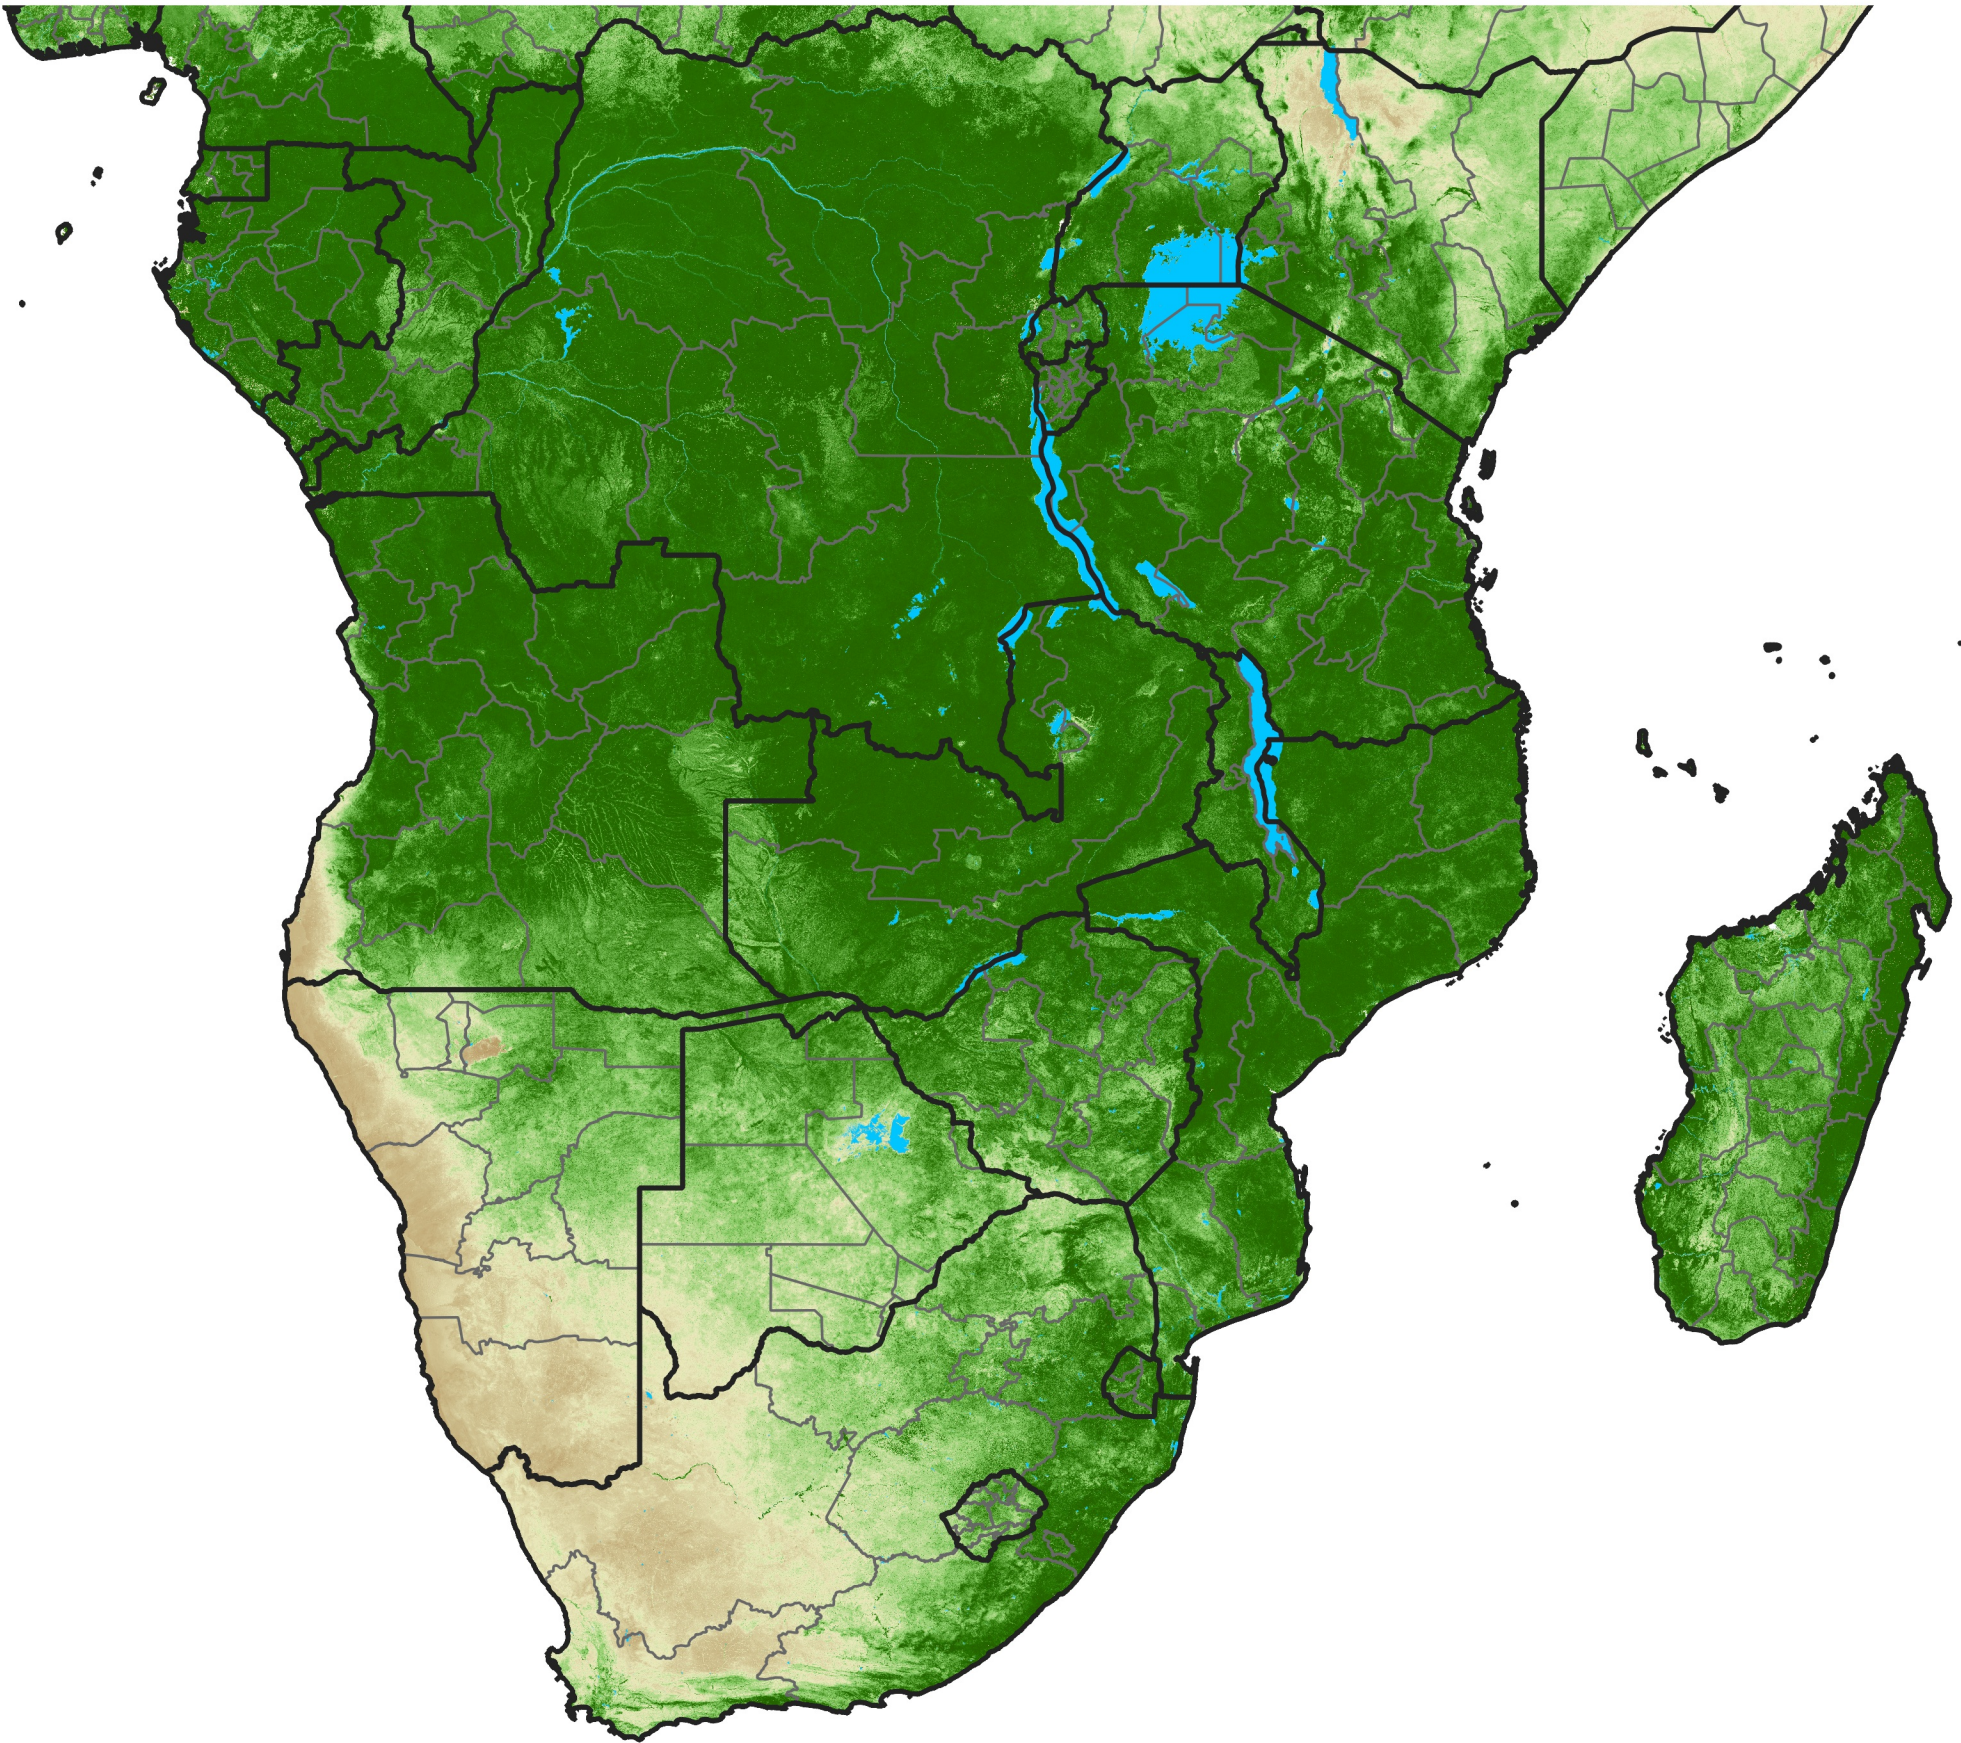

Southern Africa

Temporally Smoothed NDVI

Period 04 / February 01 - 10, 2007

NDVI

0.1 0.2 0.3 0.4 0.5 0.6 0.7 0.8 0.9

Sparse

Moderate

Dense