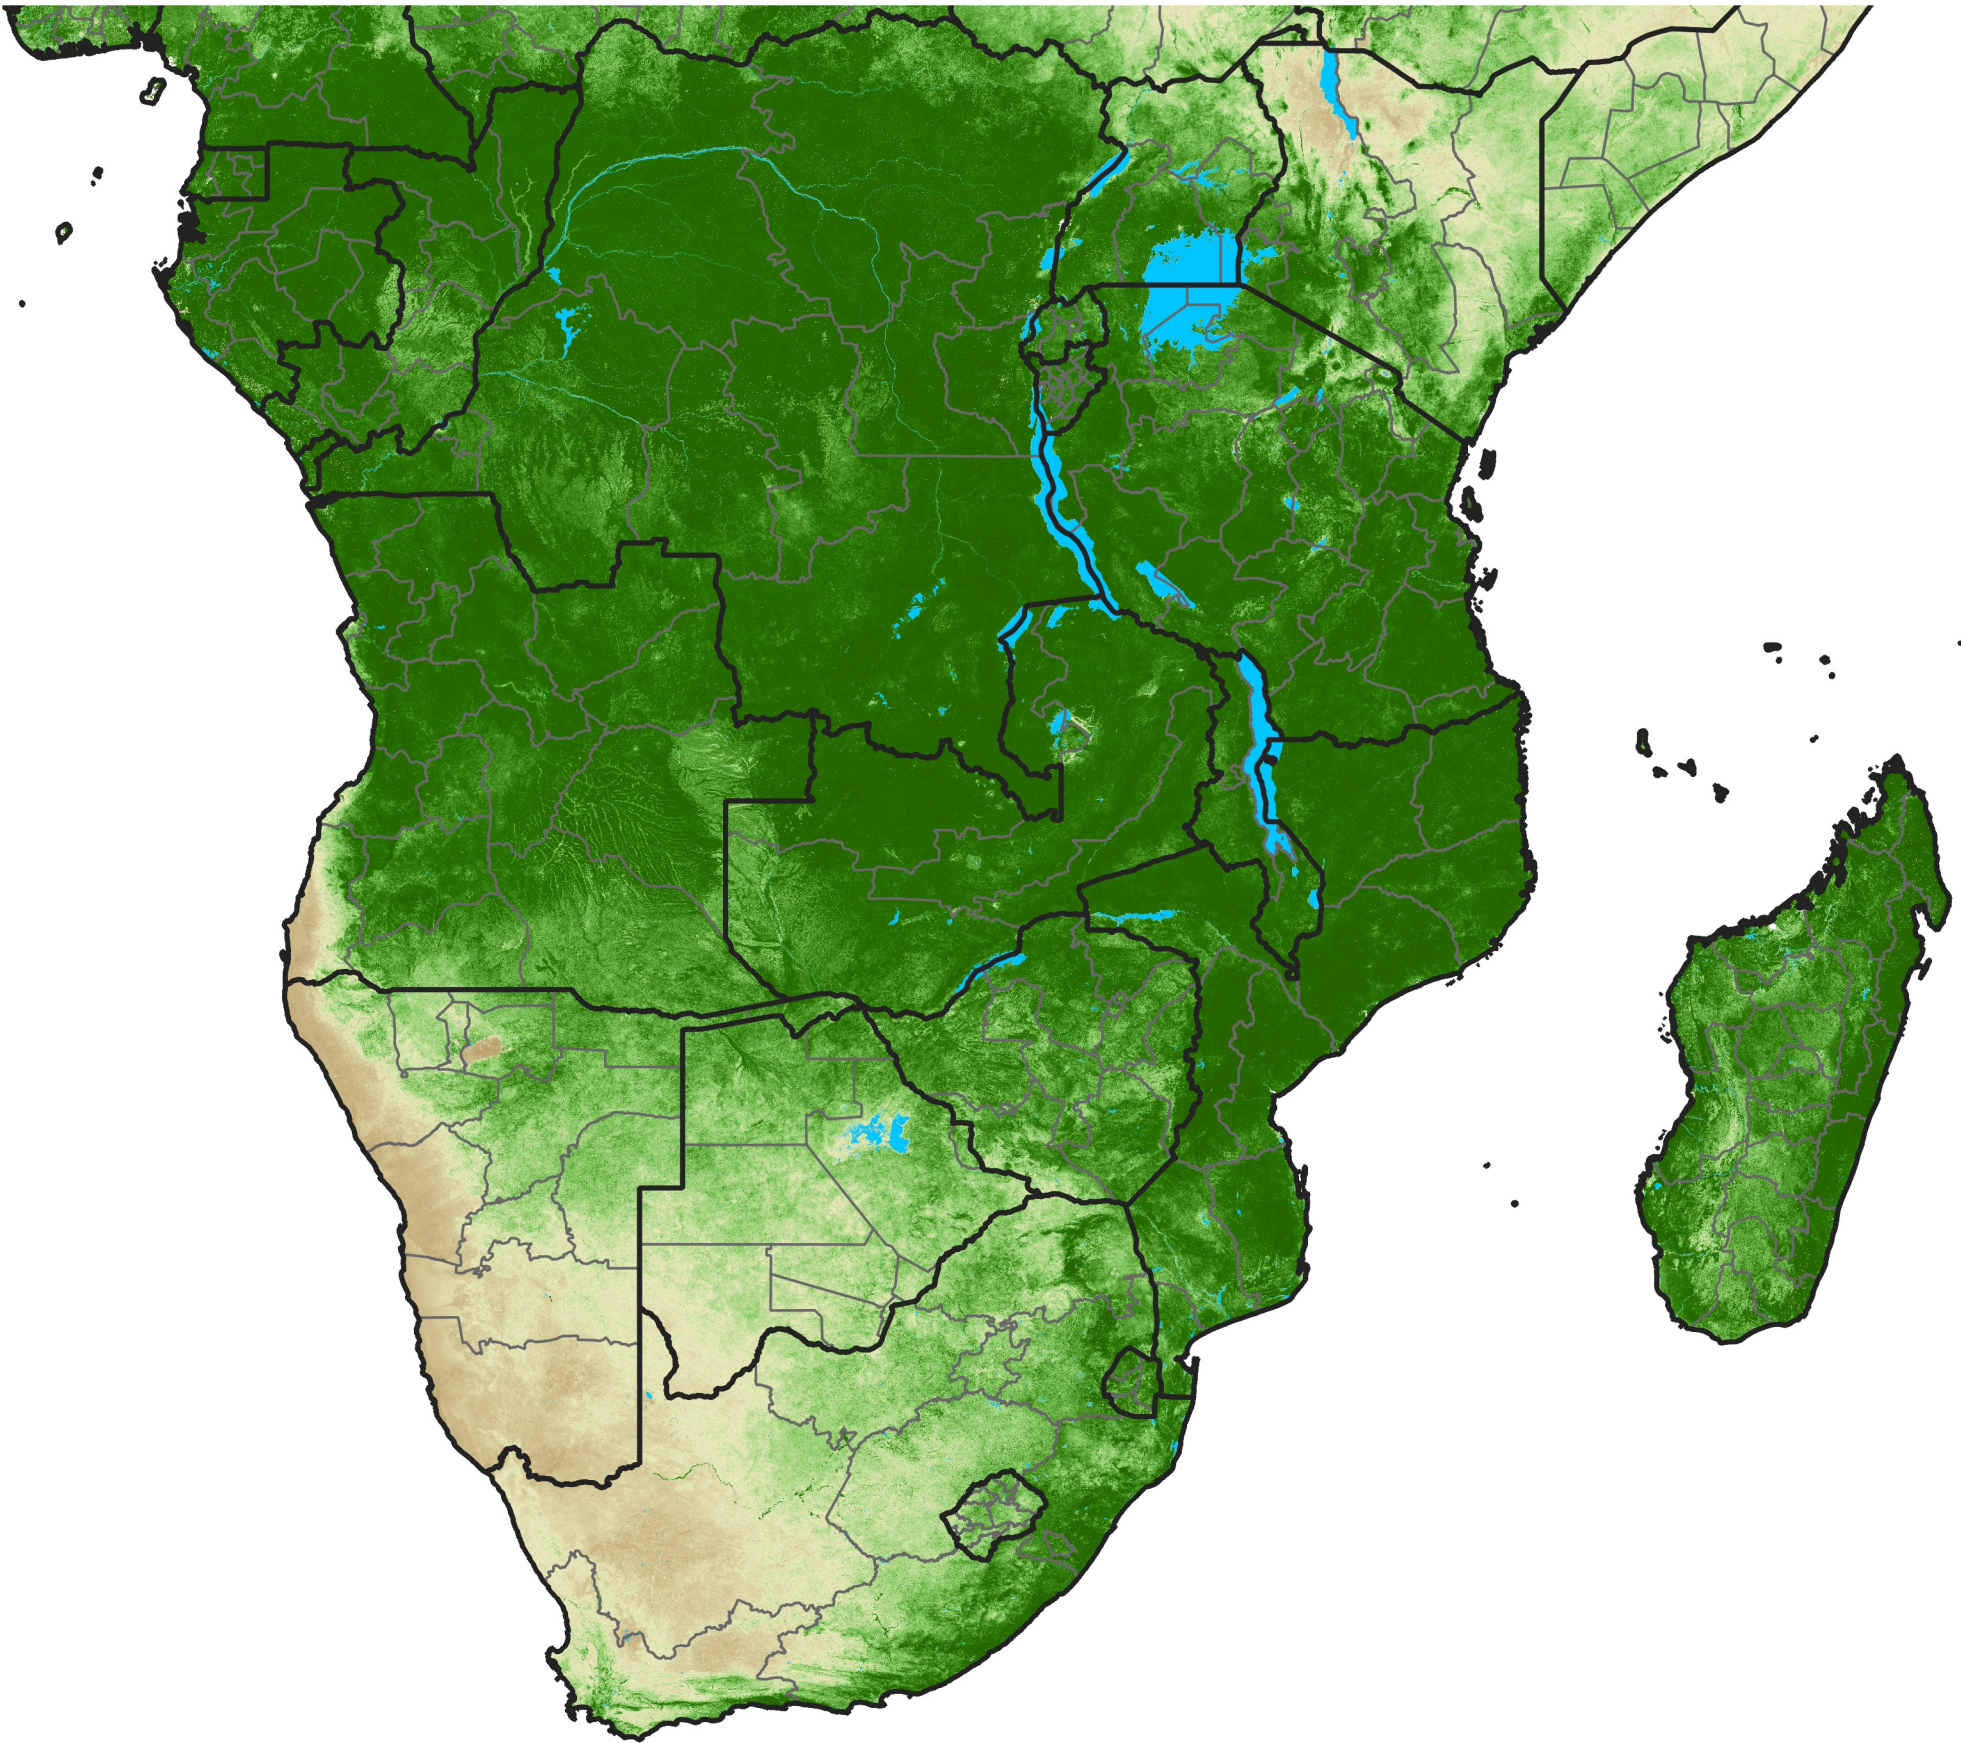

Southern Africa Temporally Smoothed NDVI

Period 07 / March 01 - 10, 2007

NDVI

0.1 0.2 0.3 0.4 0.5 0.6 0.7 0.8 0.9

Sparse

Moderate

Dense