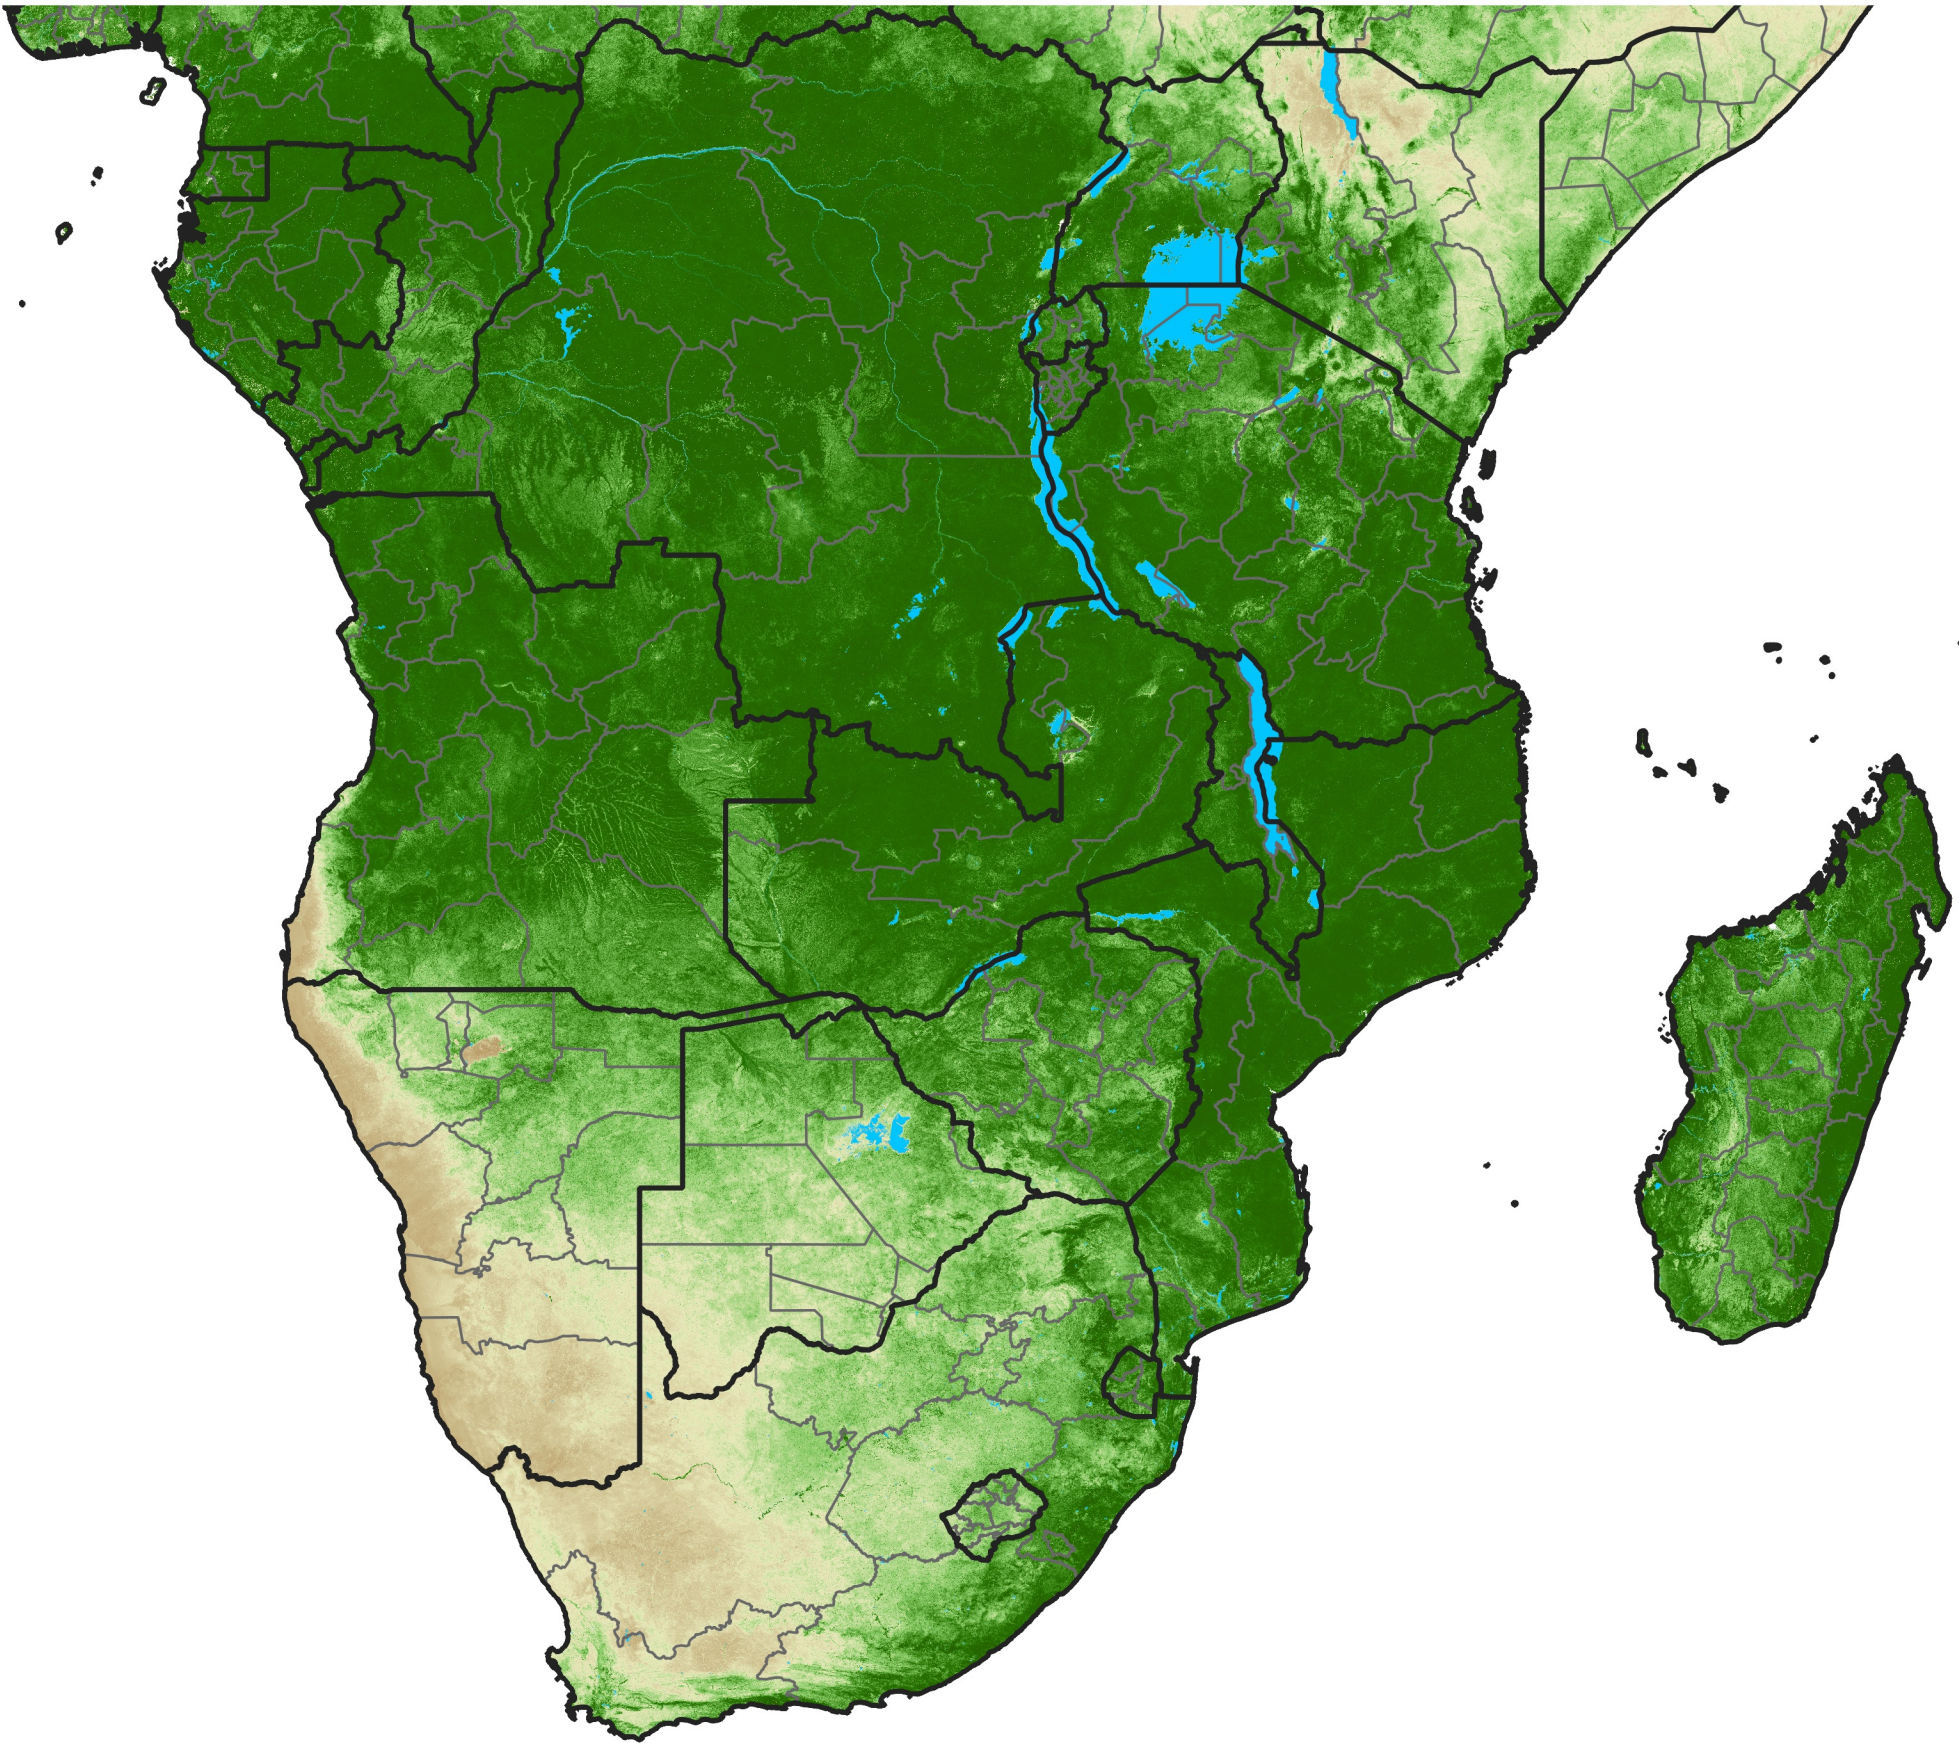

# Southern Africa Temporally Smoothed NDVI

Period 08 / March 11 - 20, 2007

NDVI

0.1 0.2 0.3 0.4 0.5 0.6 0.7 0.8 0.9

Sparse

Moderate

Dense