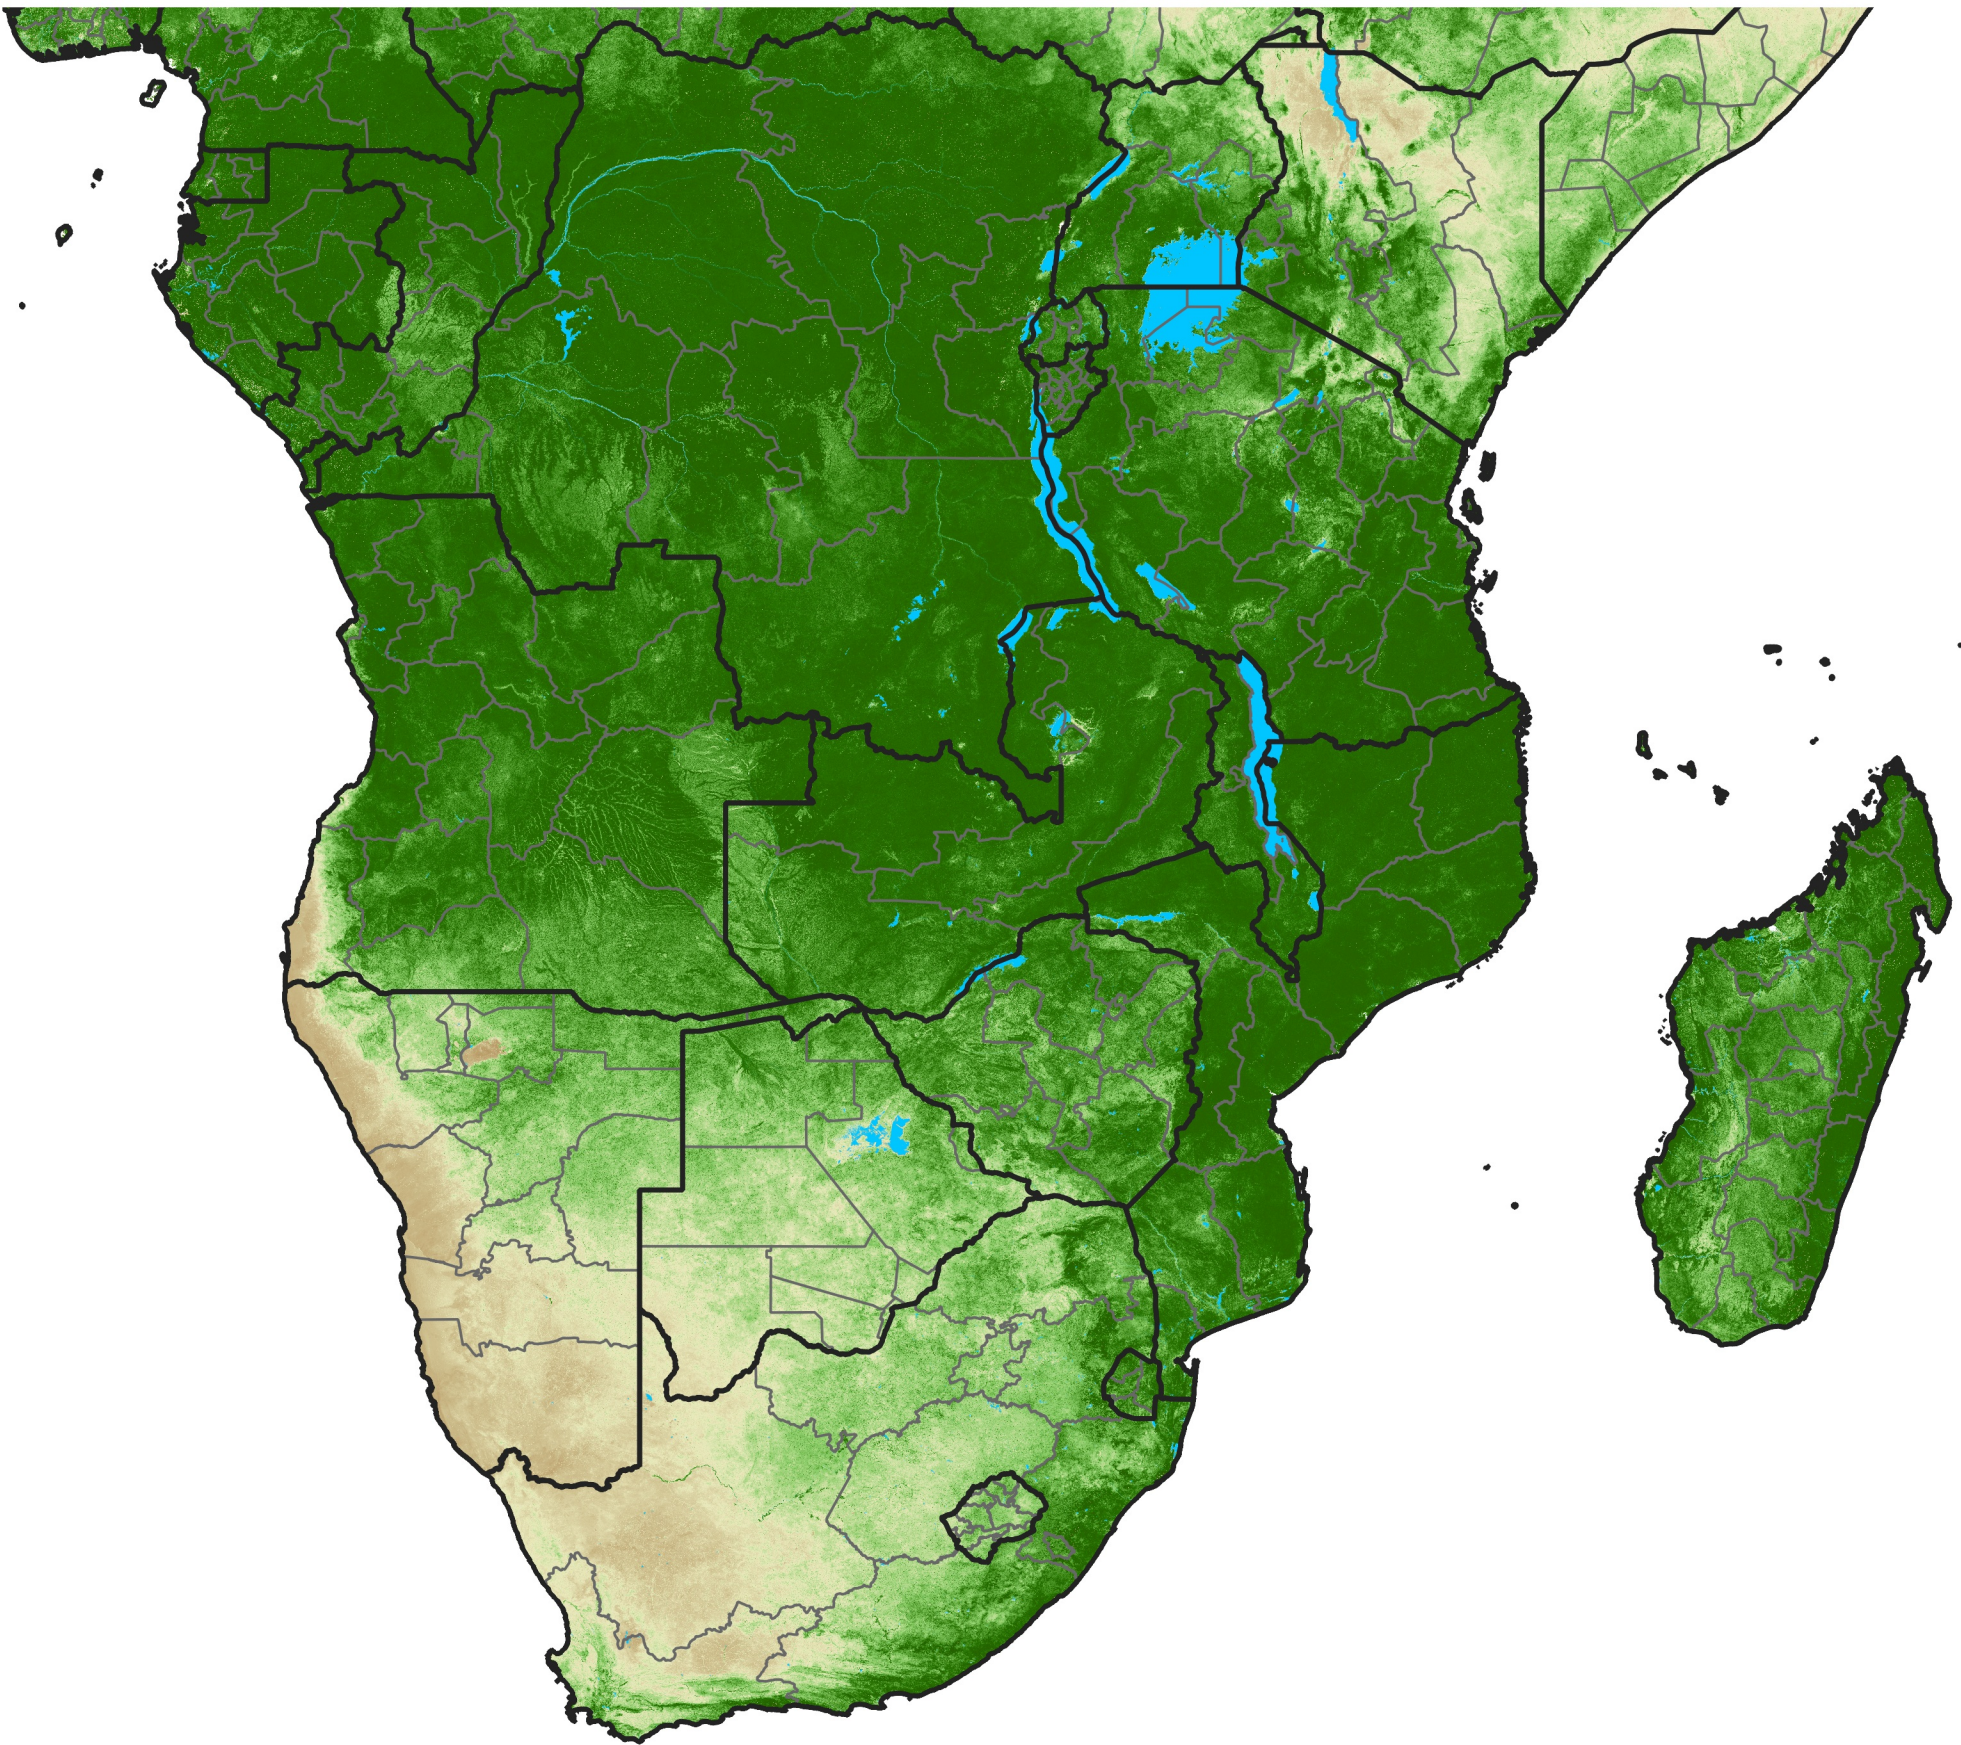

Southern Africa Temporally Smoothed NDVI

Period 09 / March 21 - 31, 2007

NDVI

0.1 0.2 0.3 0.4 0.5 0.6 0.7 0.8 0.9

Sparse

Moderate

Dense