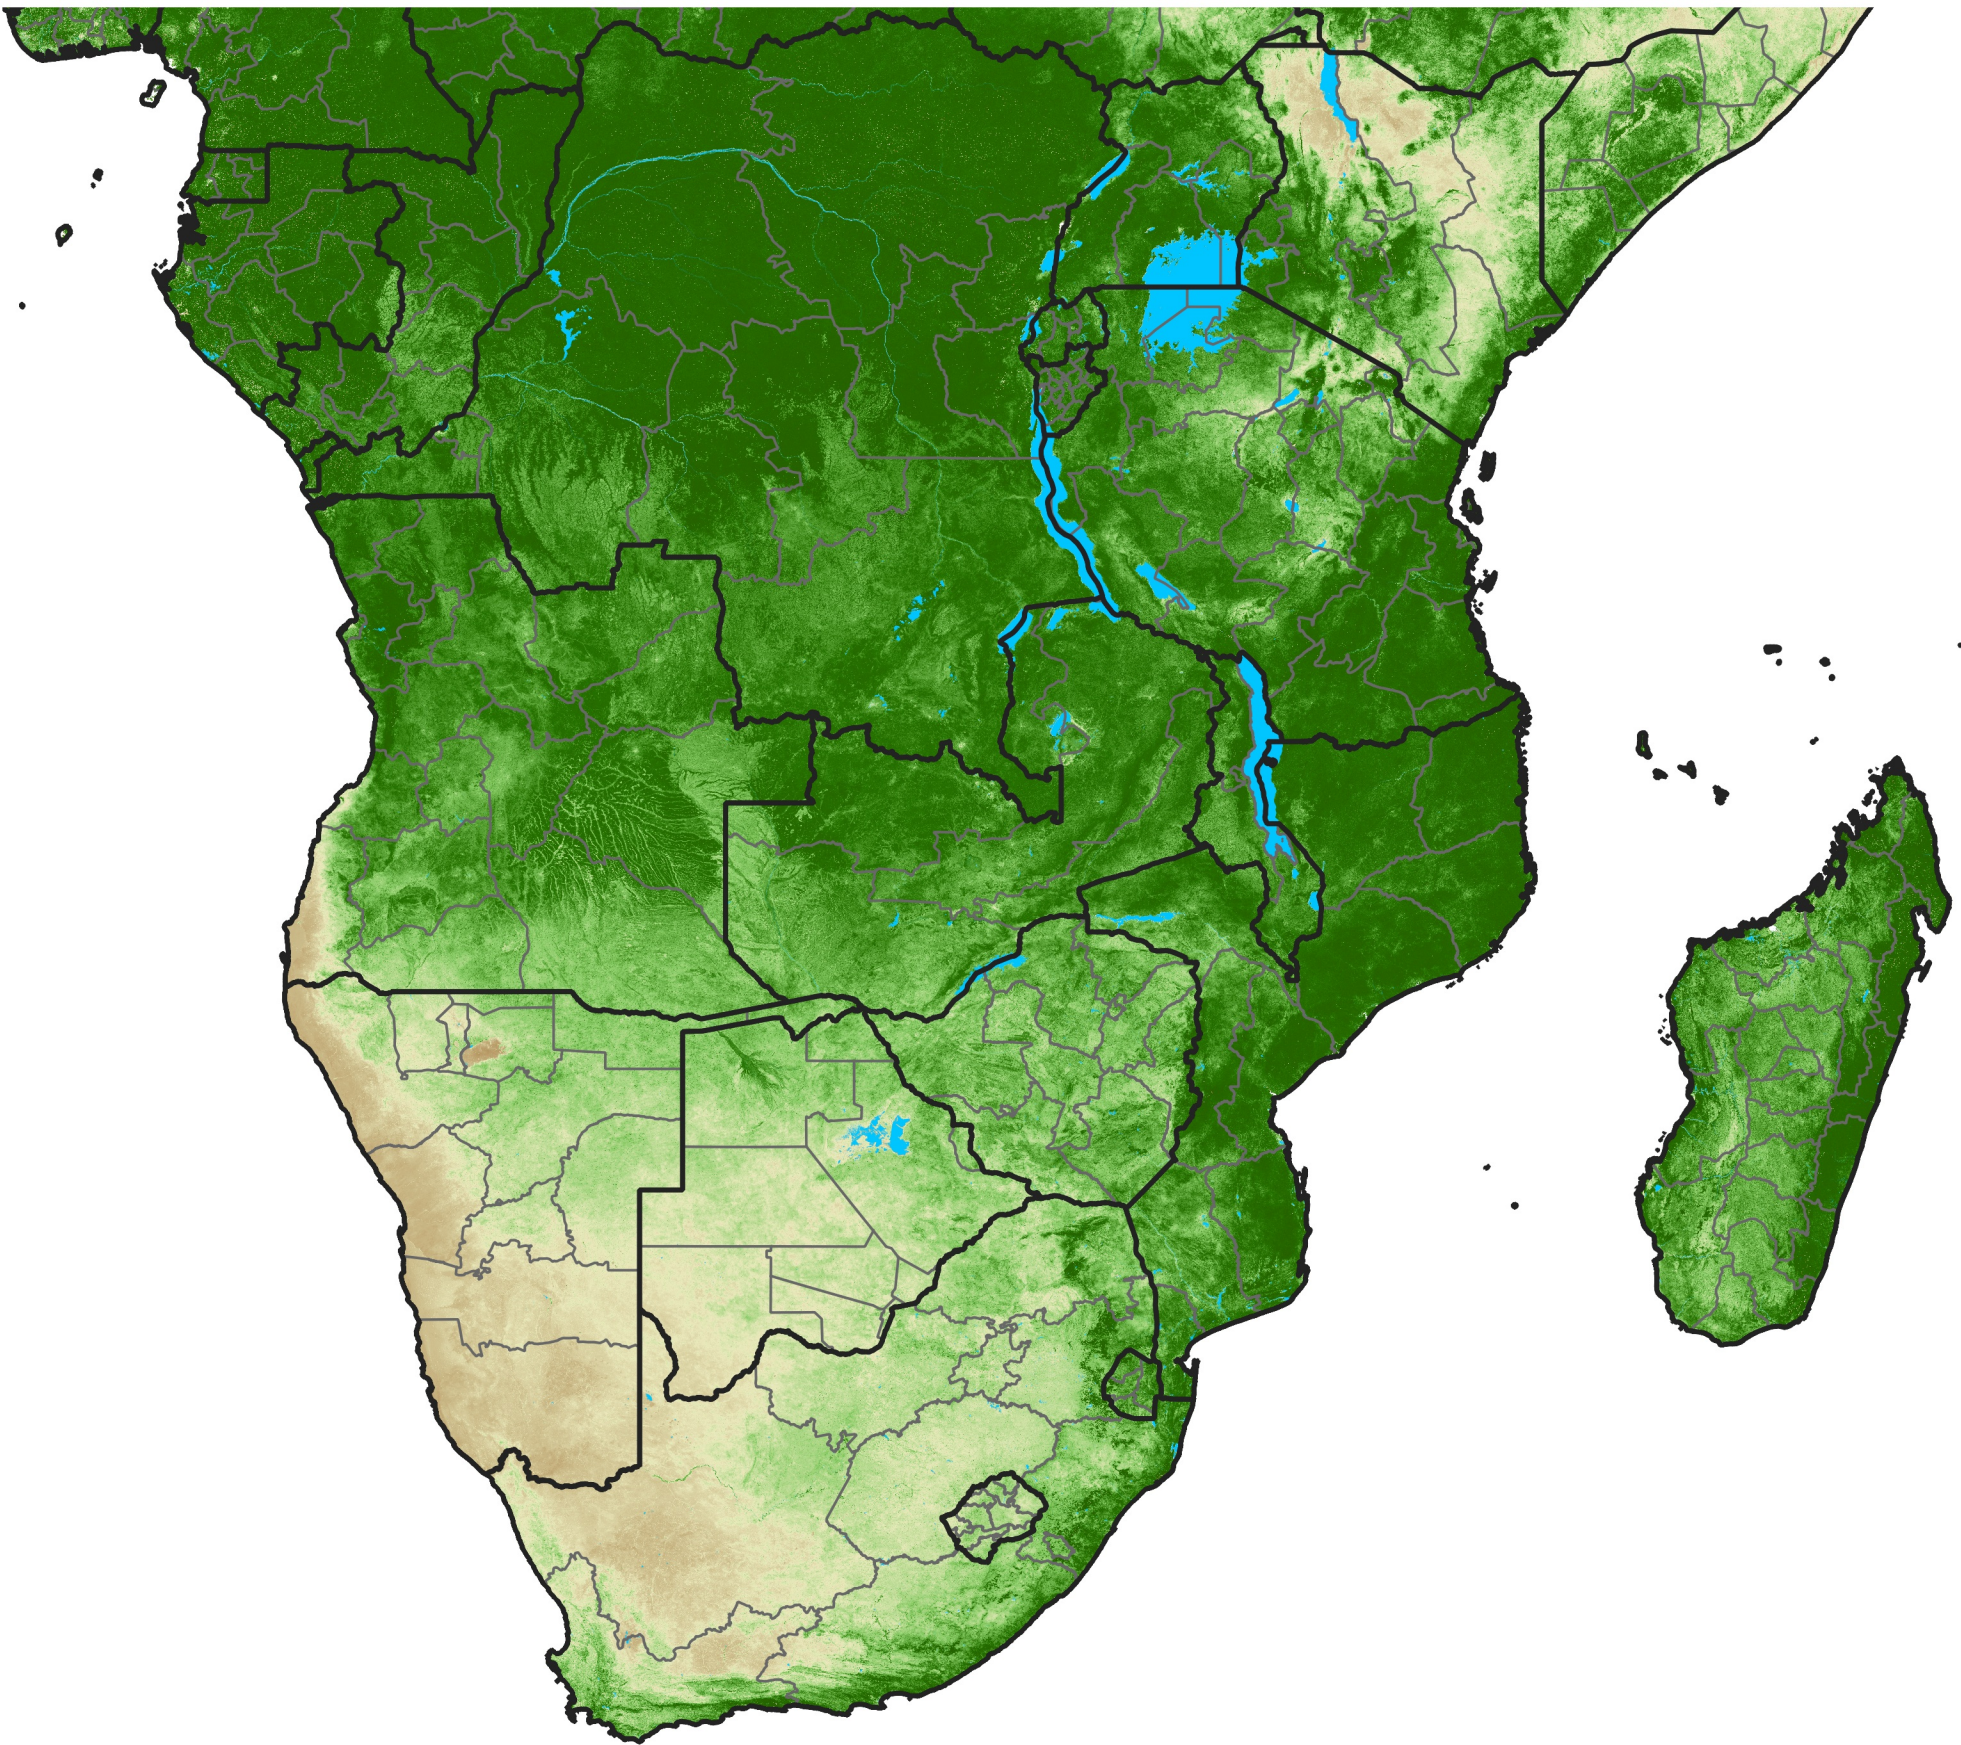

# Southern Africa Temporally Smoothed NDVI

Period 13 / May 01 - 10, 2007

NDVI

0.1 0.2 0.3 0.4 0.5 0.6 0.7 0.8 0.9

Sparse

Moderate

Dense