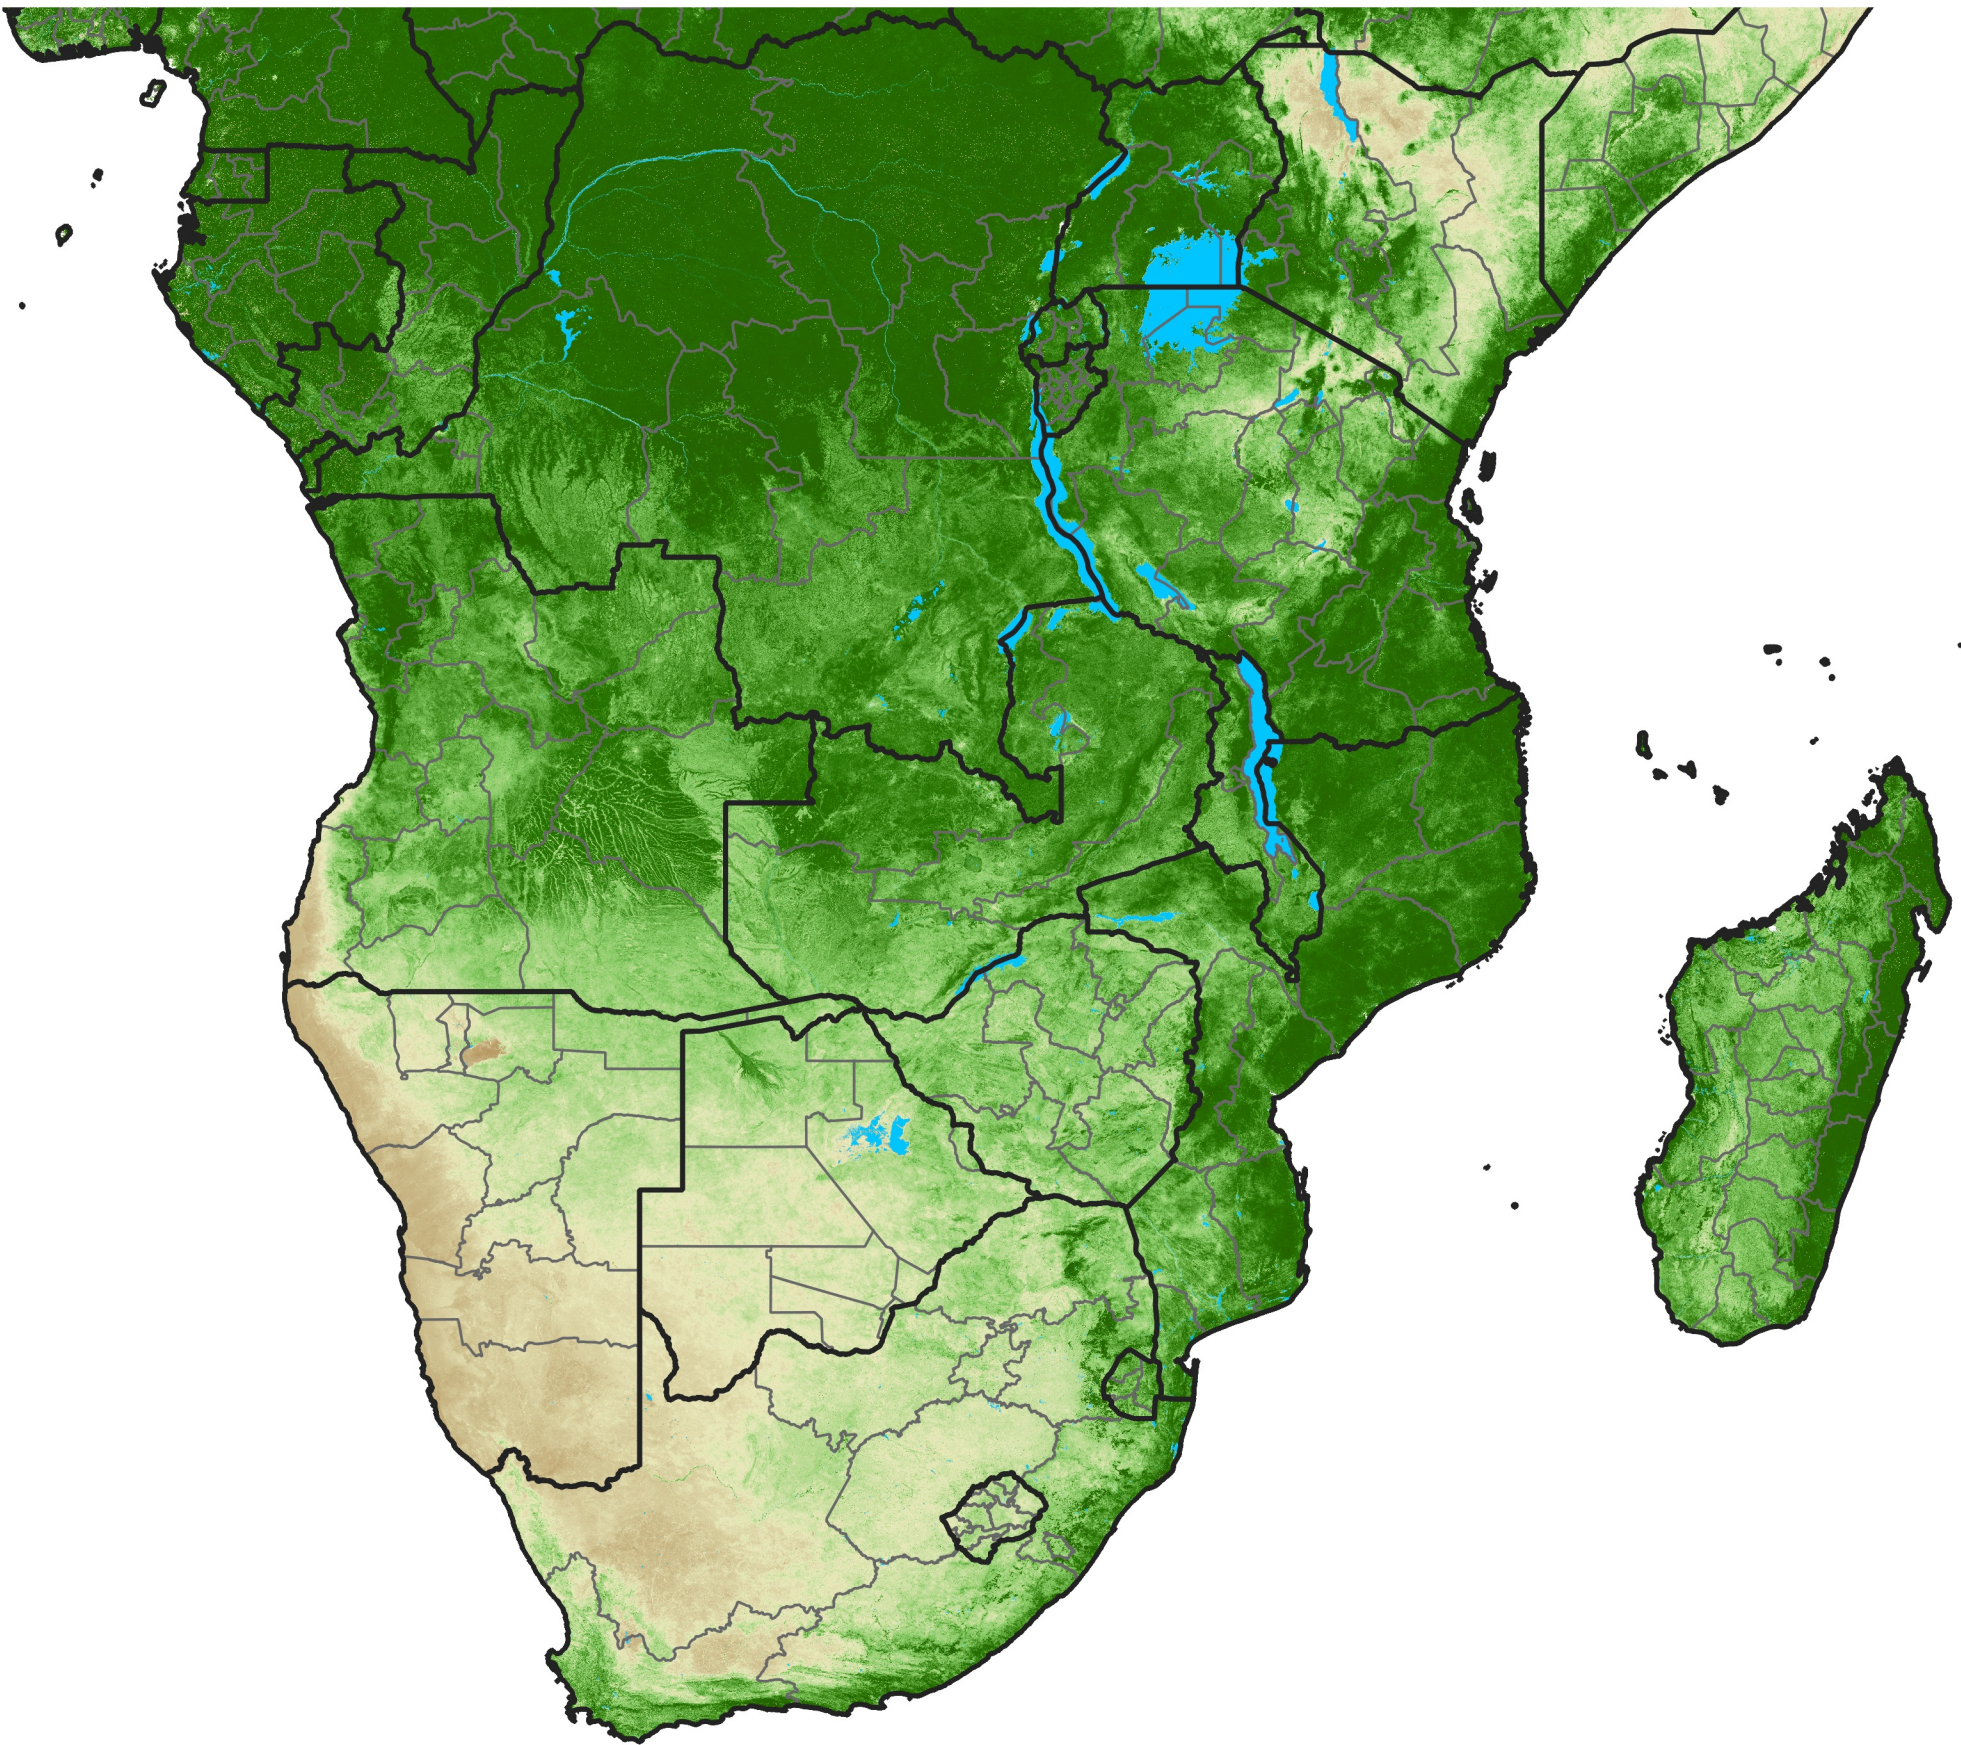

# Southern Africa Temporally Smoothed NDVI

Period 15 / May 21 - 31, 2007

NDVI

0.1 0.2 0.3 0.4 0.5 0.6 0.7 0.8 0.9

Sparse

Moderate

Dense