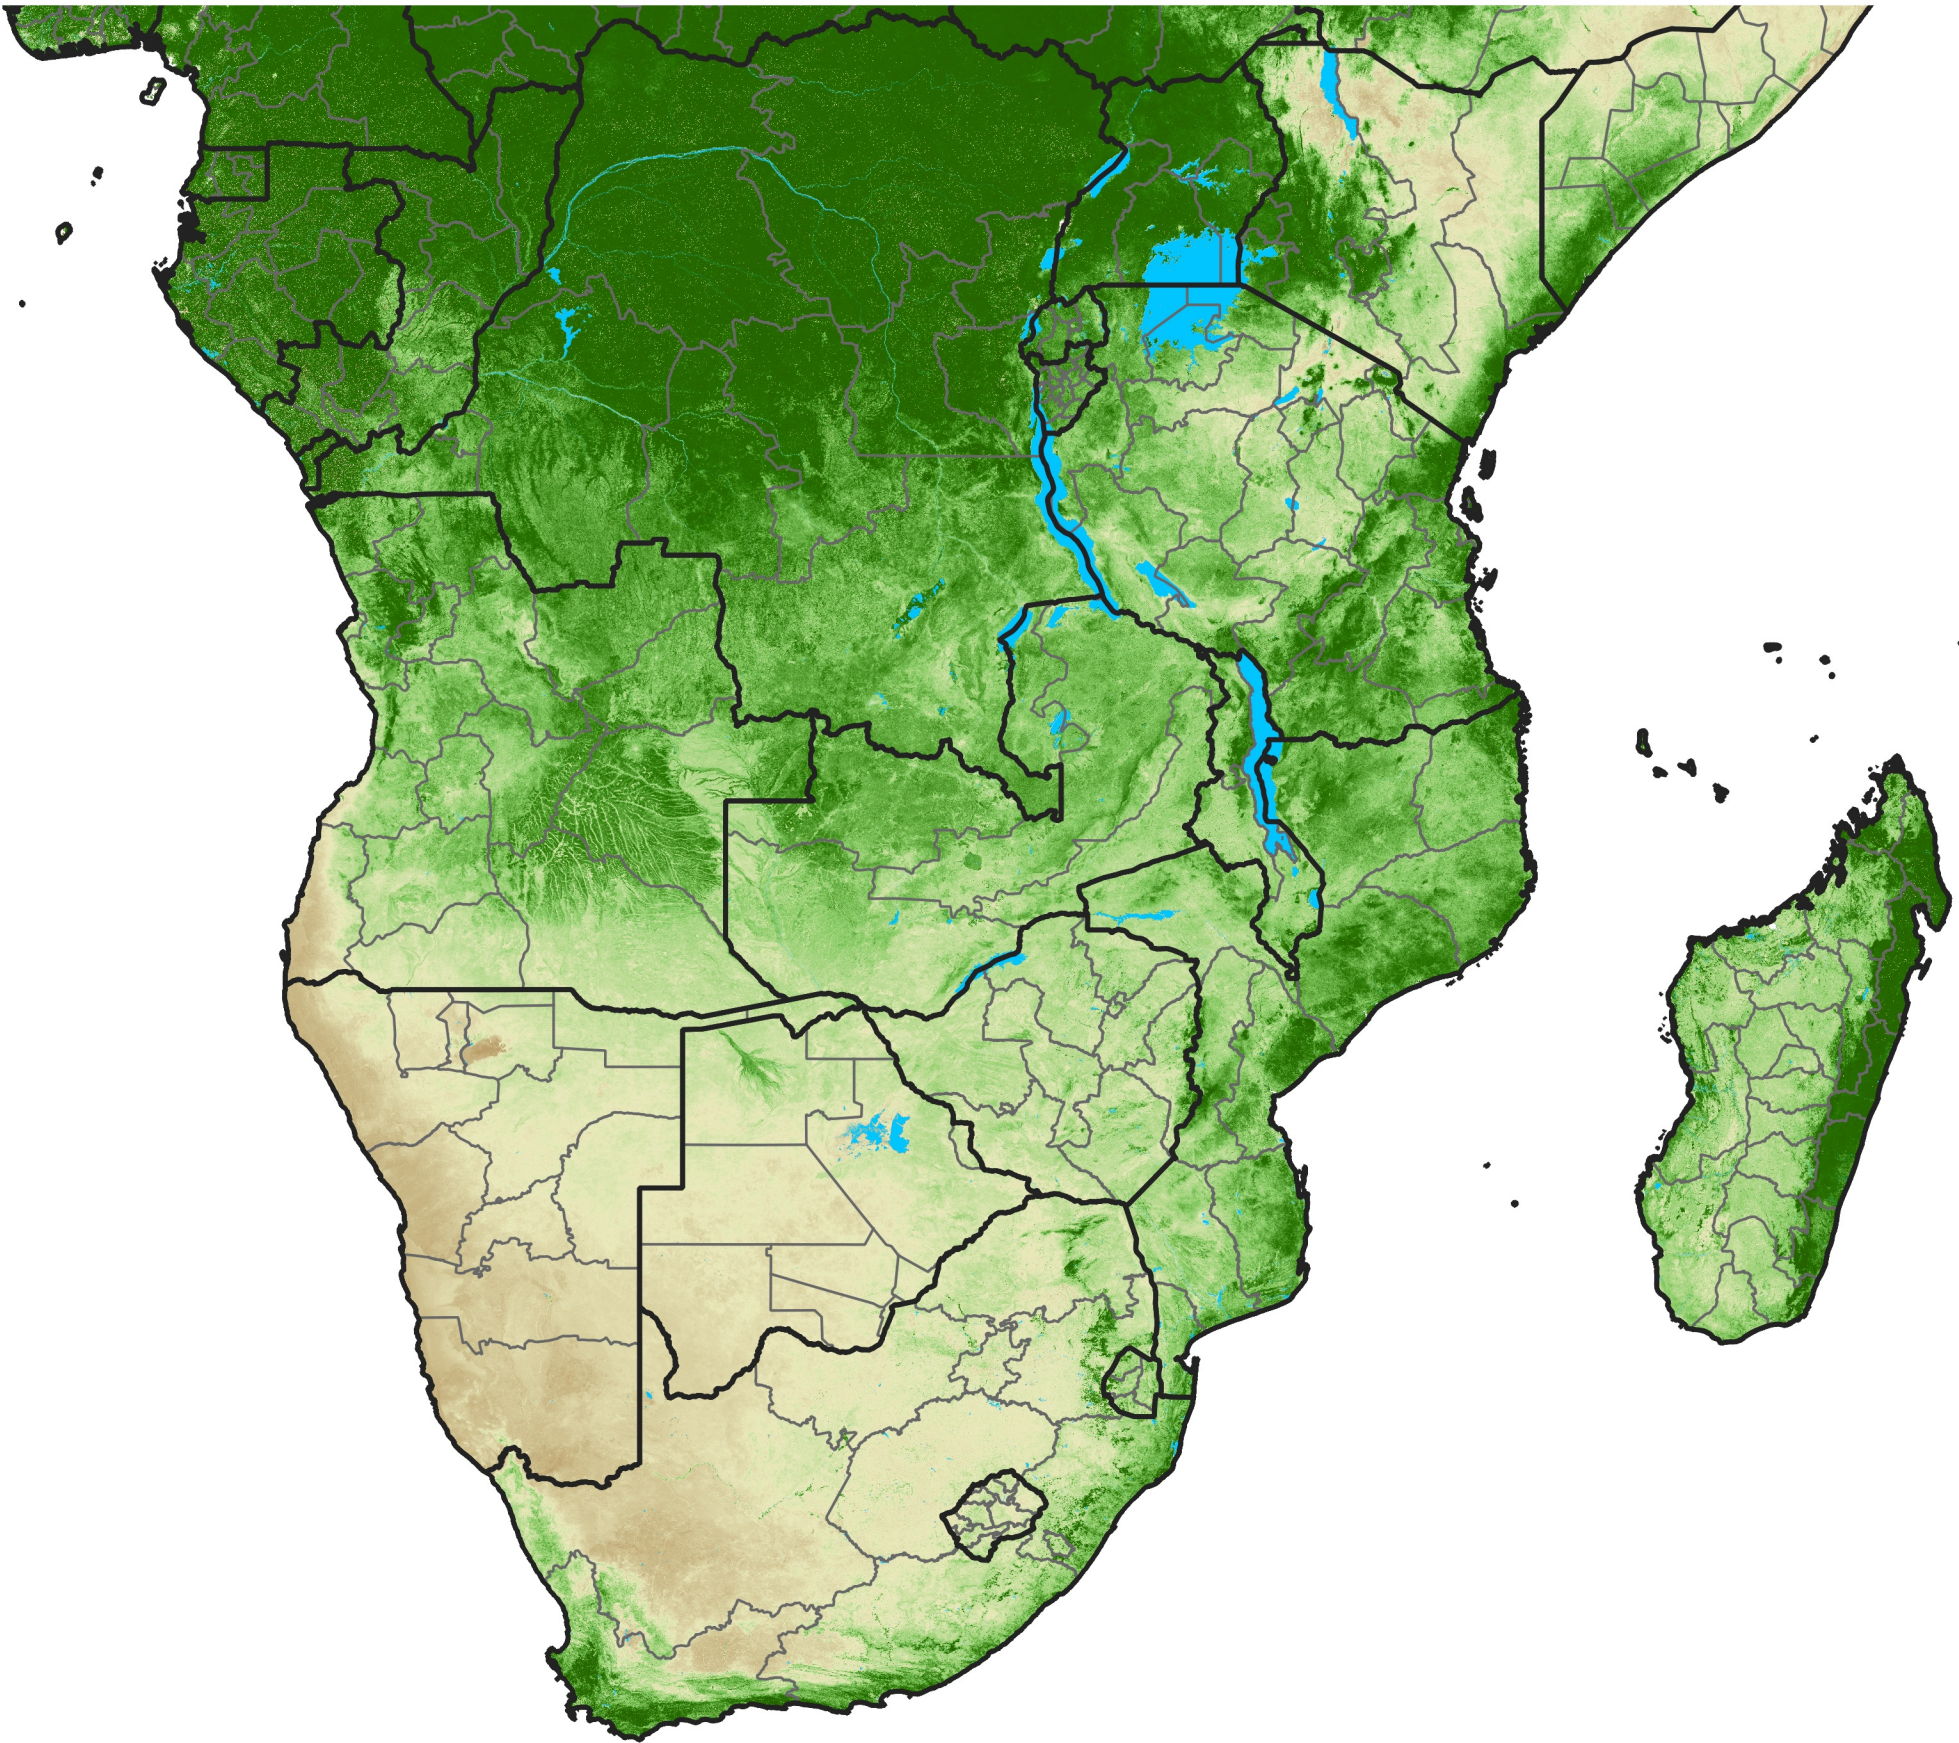

Southern Africa Temporally Smoothed NDVI

Period 22 / August 01 - 10, 2007

NDVI

0.1 0.2 0.3 0.4 0.5 0.6 0.7 0.8 0.9

Sparse

Moderate

Dense