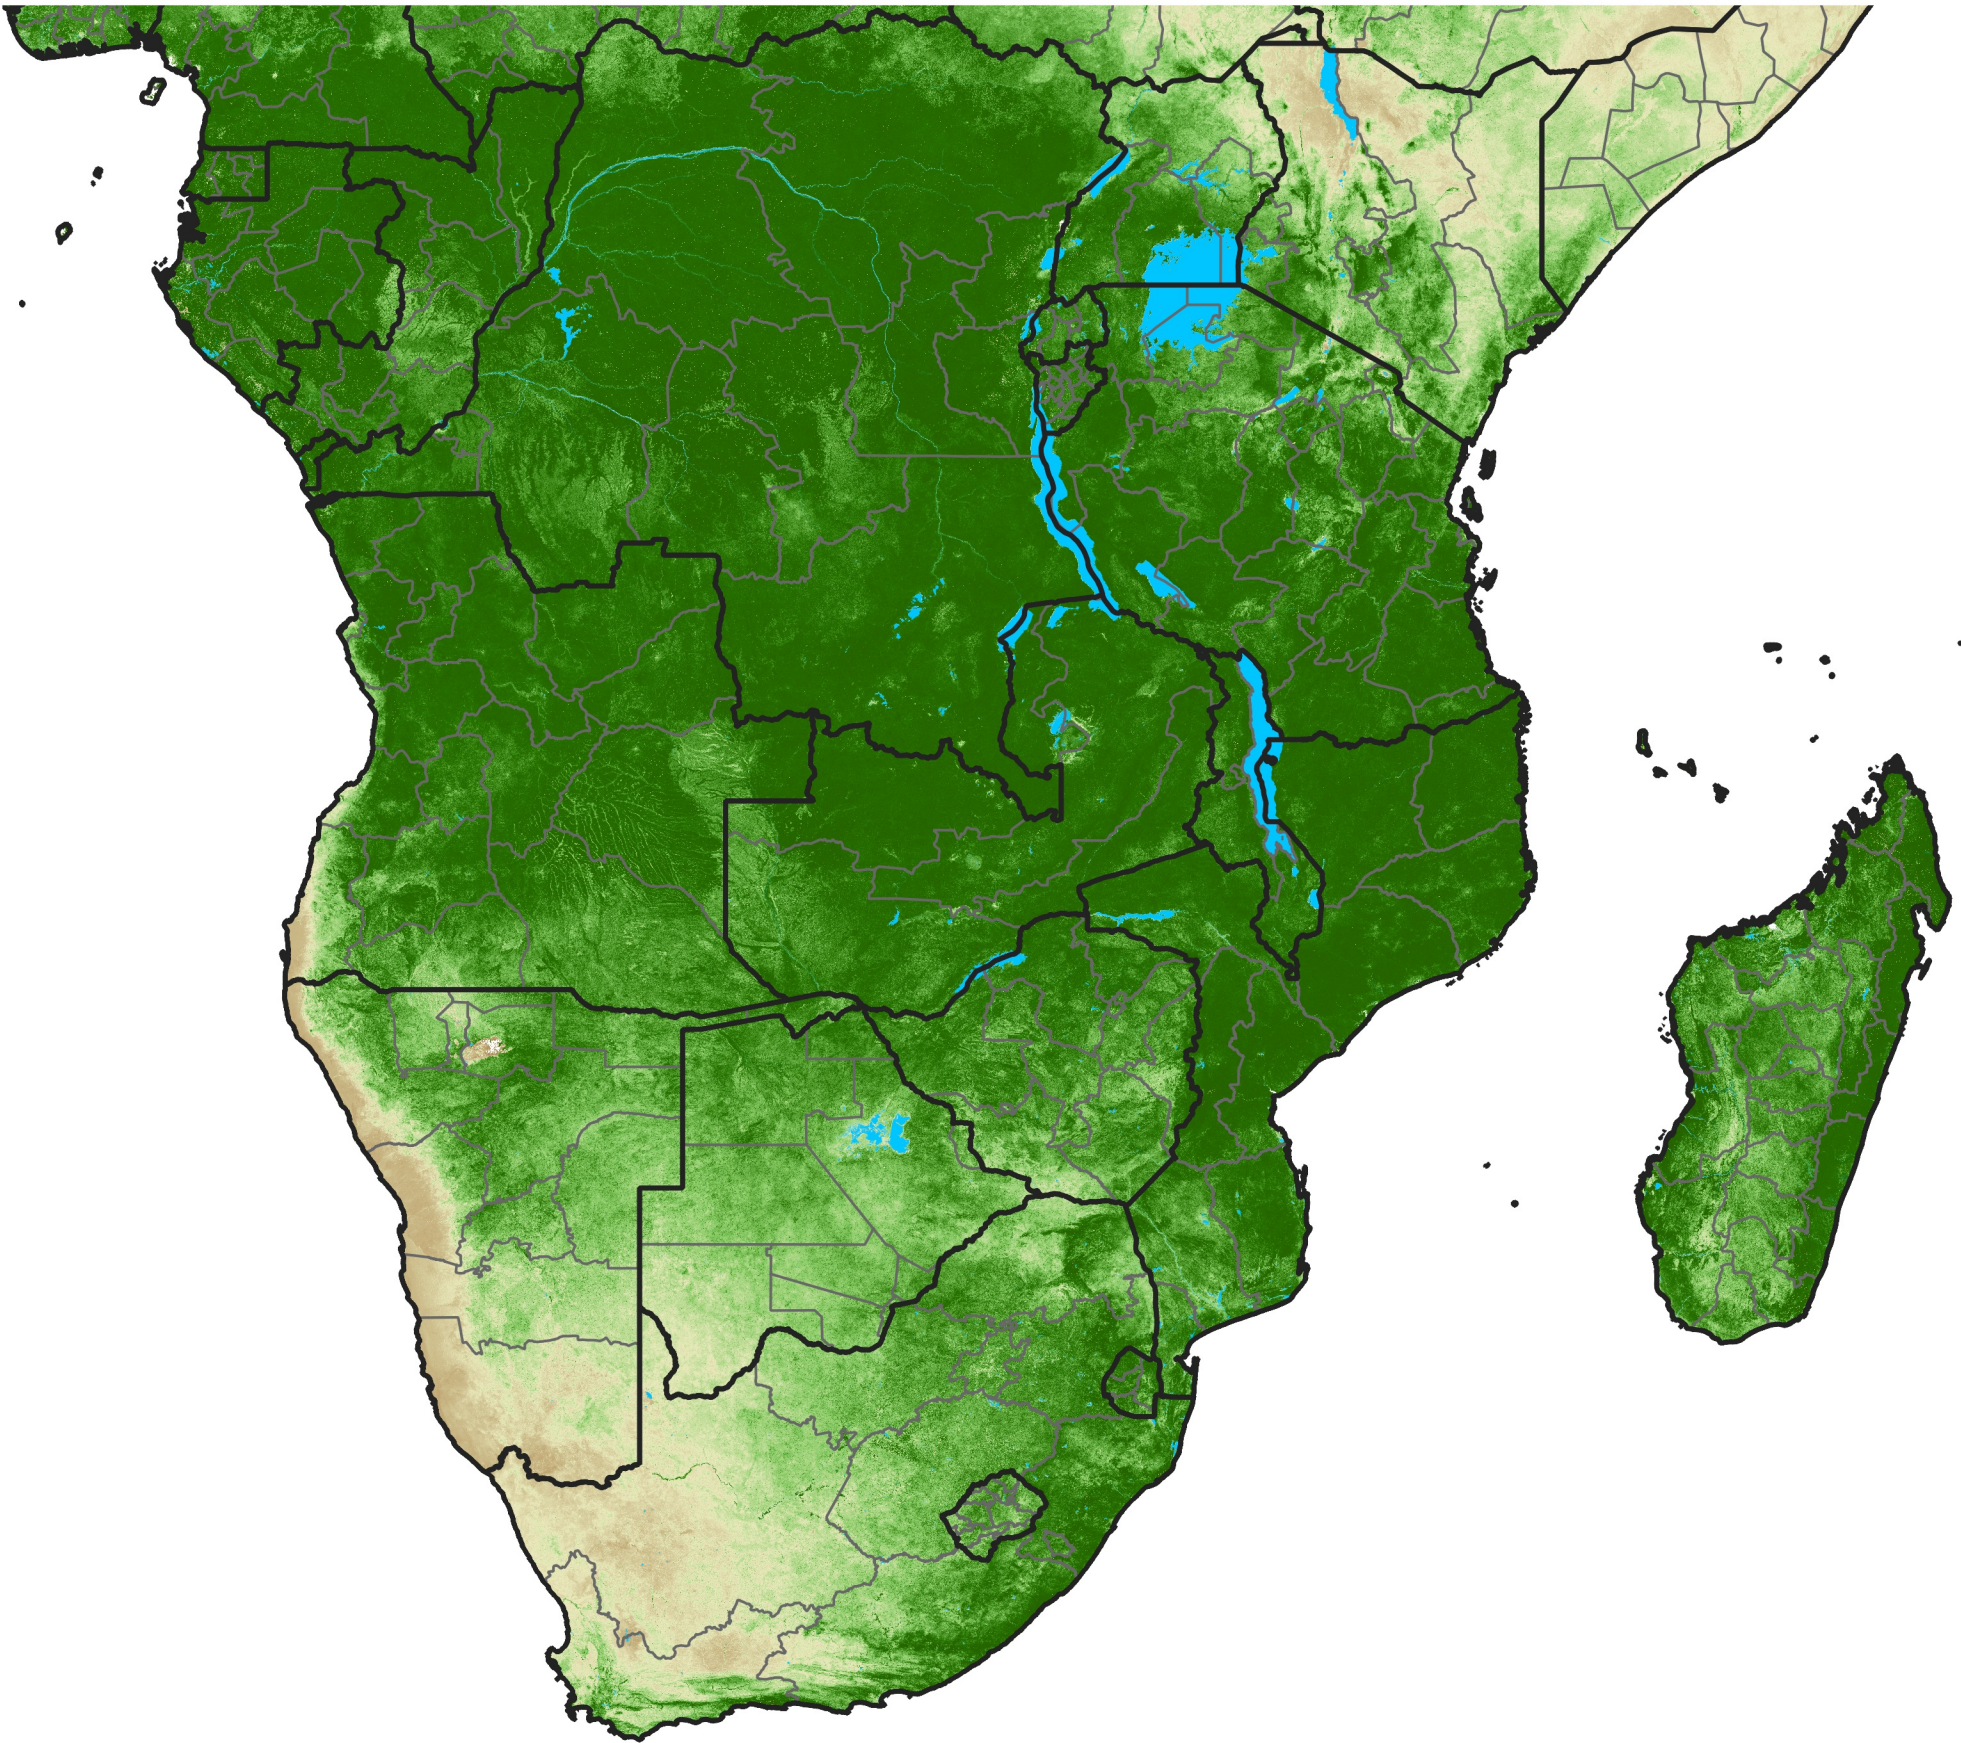

Southern Africa Temporally Smoothed NDVI

Period 07 / March 01 - 10, 2008

NDVI

0.1 0.2 0.3 0.4 0.5 0.6 0.7 0.8 0.9

Sparse

Moderate

Dense