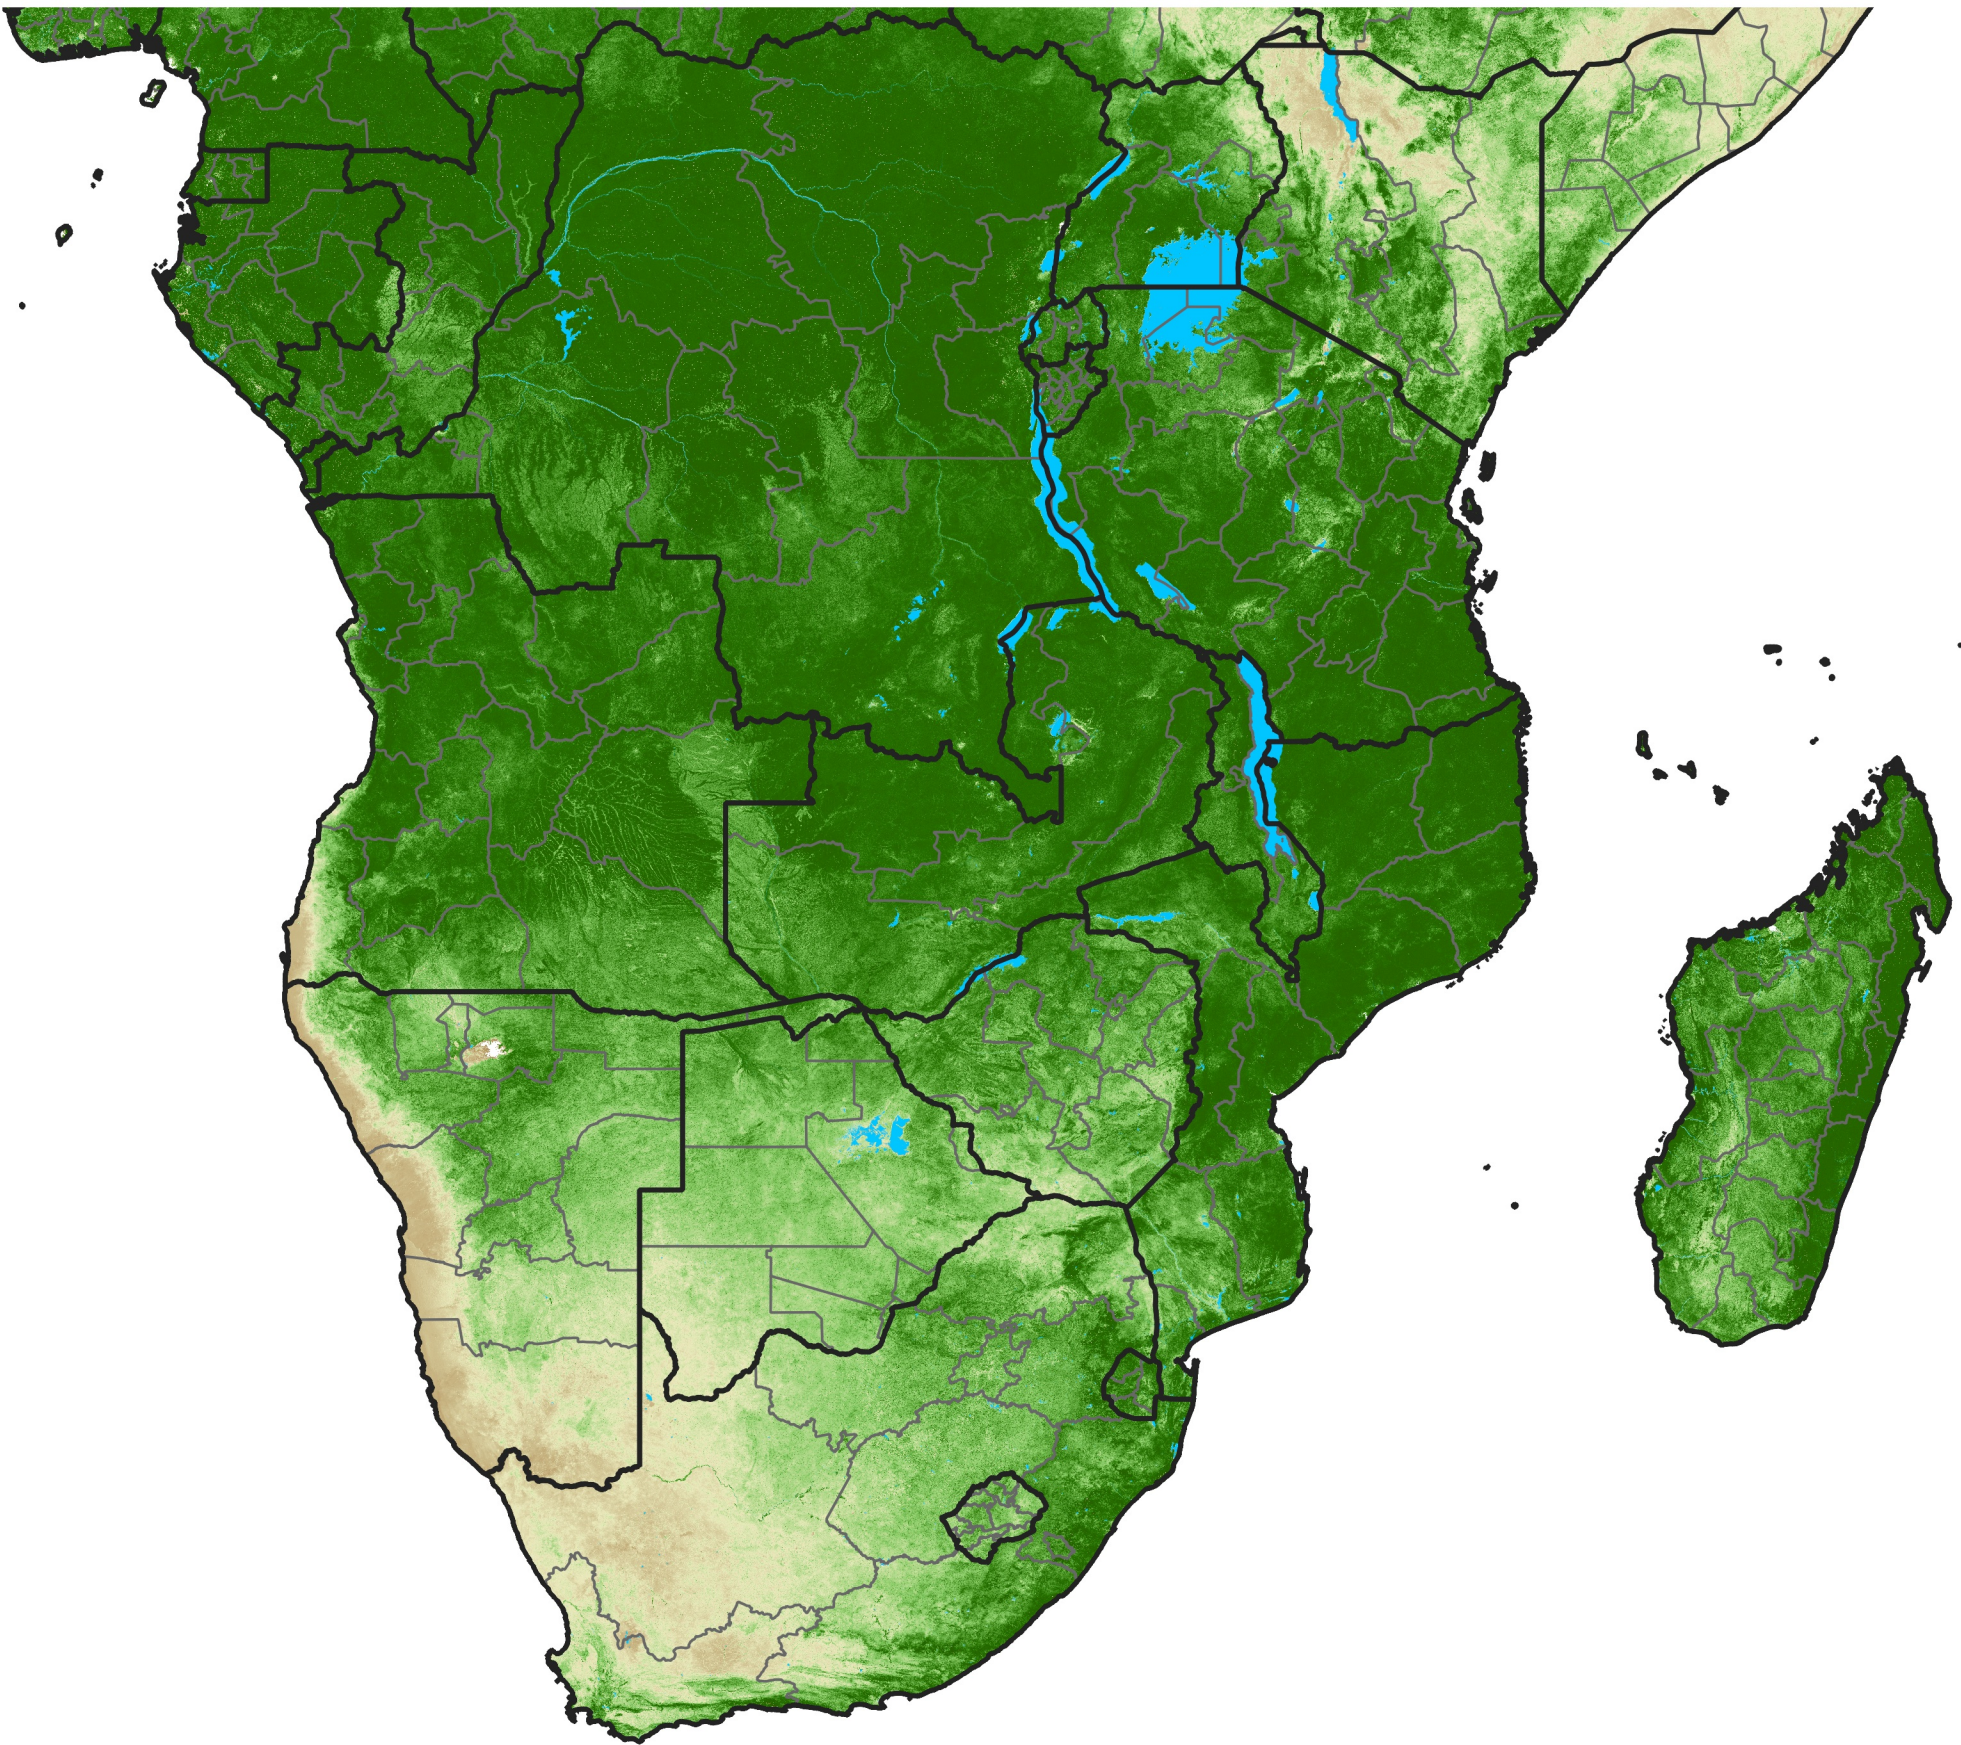

# Southern Africa Temporally Smoothed NDVI

Period 10 / April 01 - 10, 2008

NDVI

0.1 0.2 0.3 0.4 0.5 0.6 0.7 0.8 0.9

Sparse

Moderate

Dense