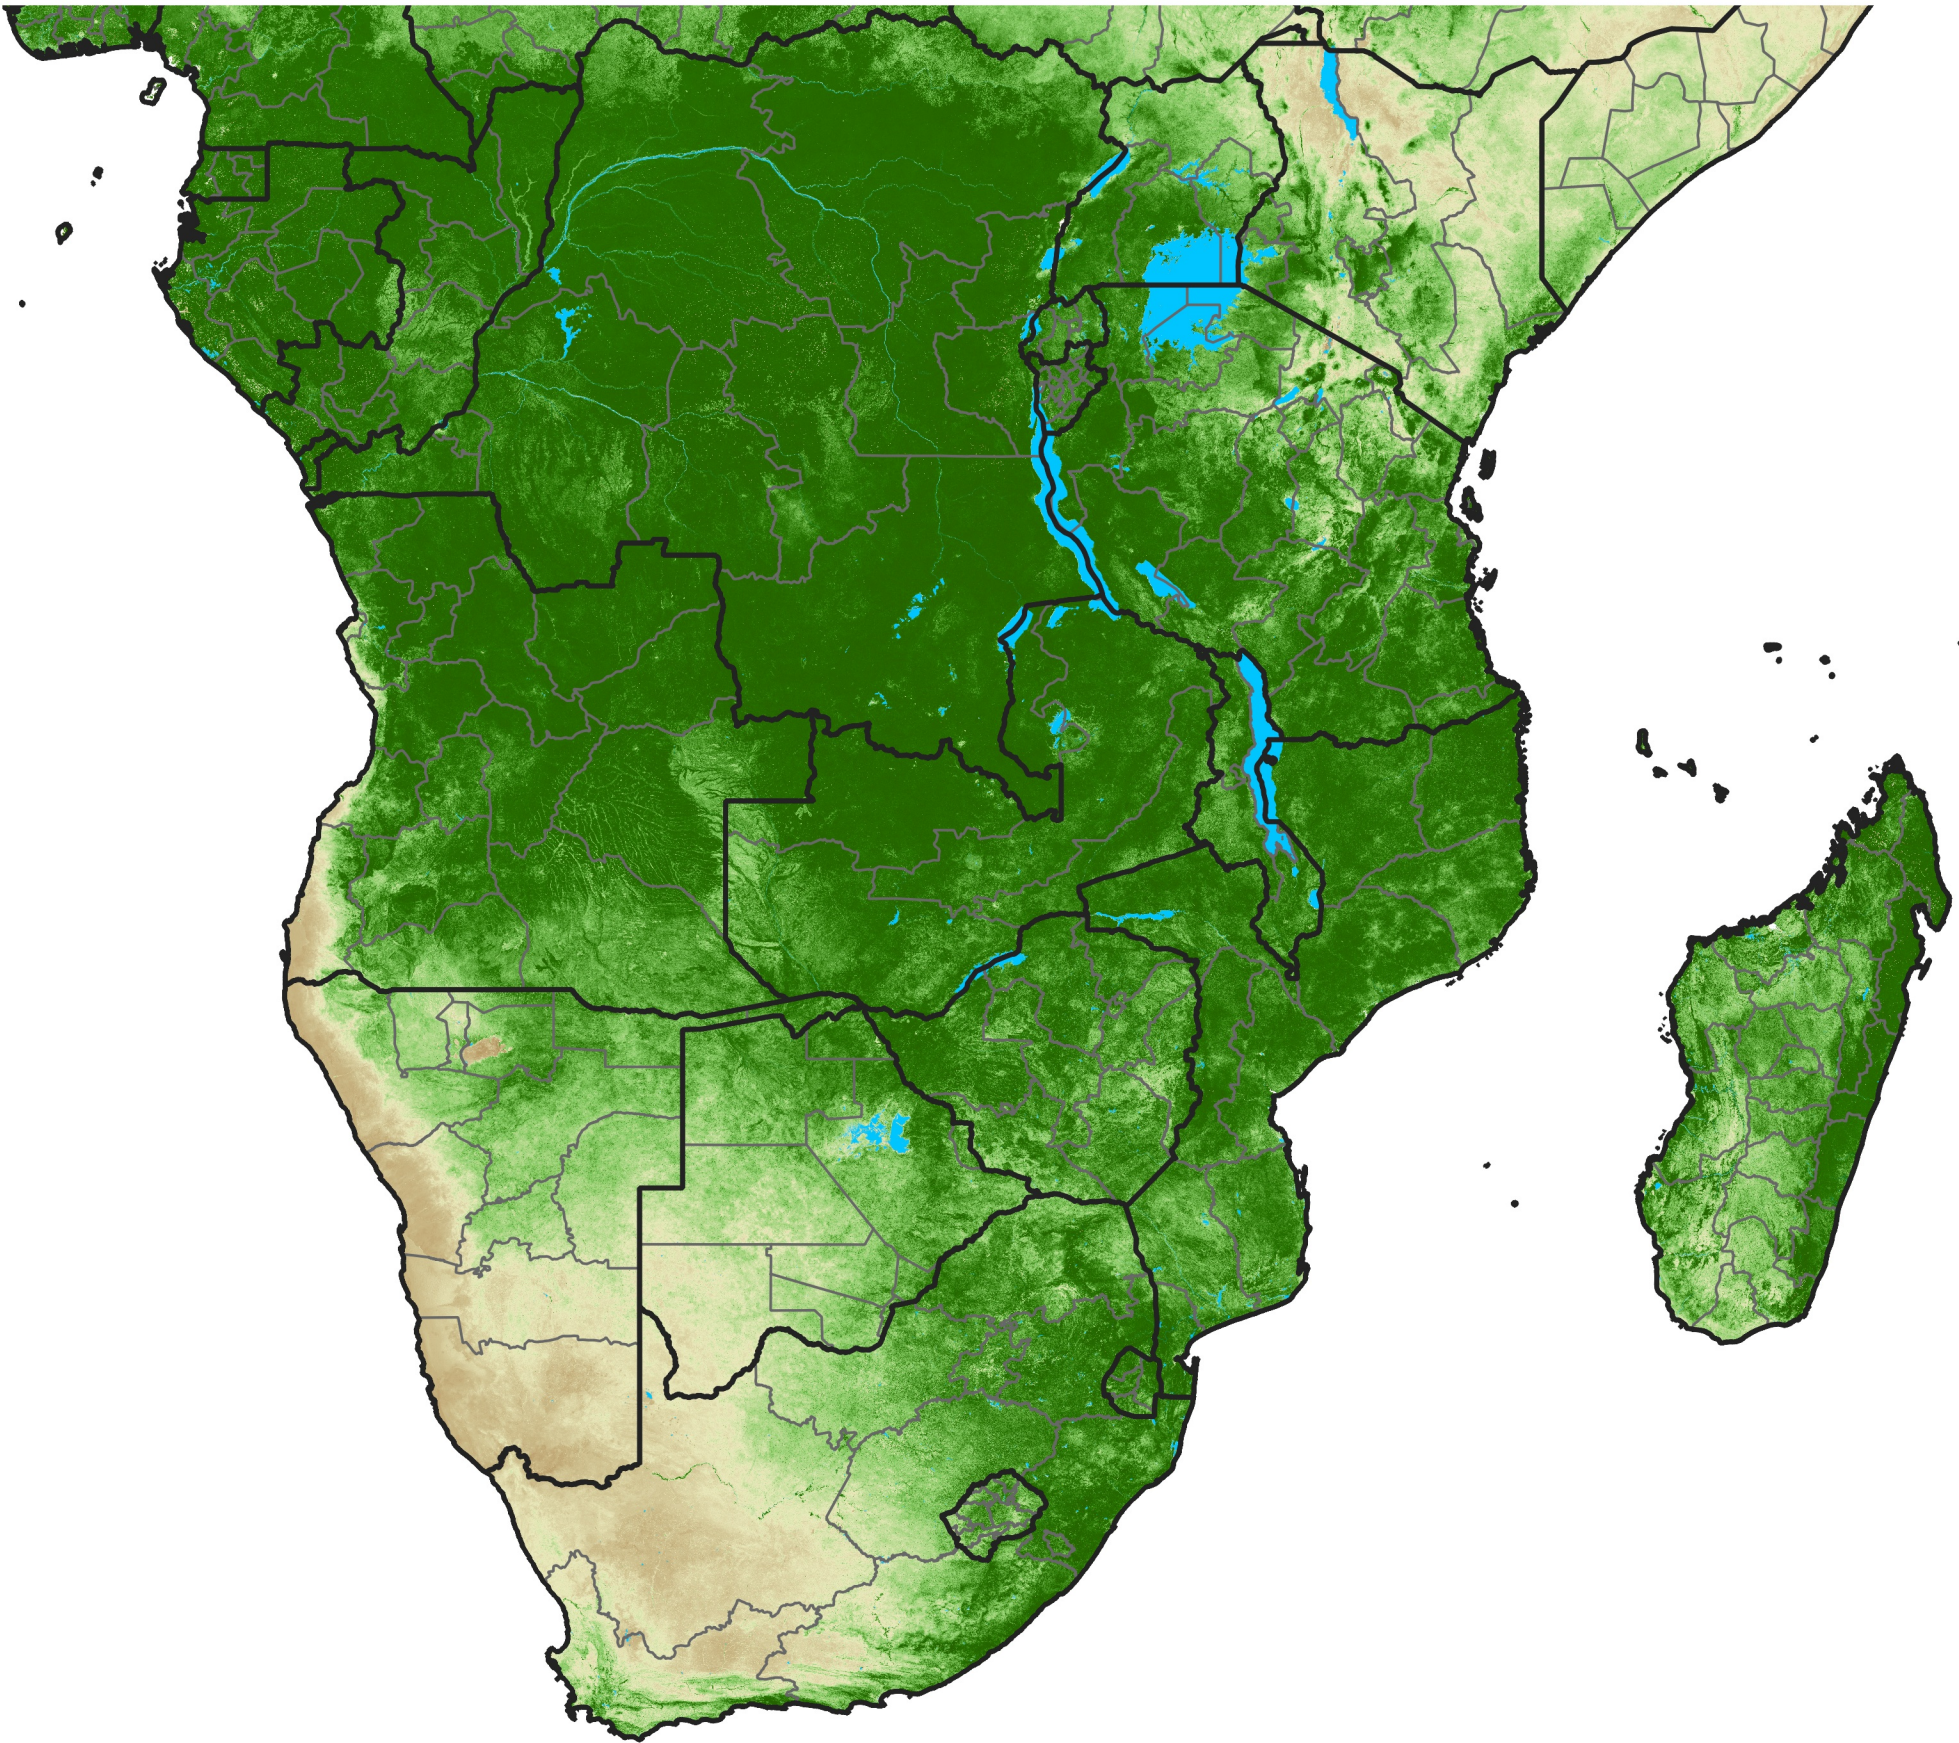

Southern Africa Temporally Smoothed NDVI

Period 01 / January 01 - 10, 2009

NDVI

0.1 0.2 0.3 0.4 0.5 0.6 0.7 0.8 0.9

Sparse

Moderate

Dense