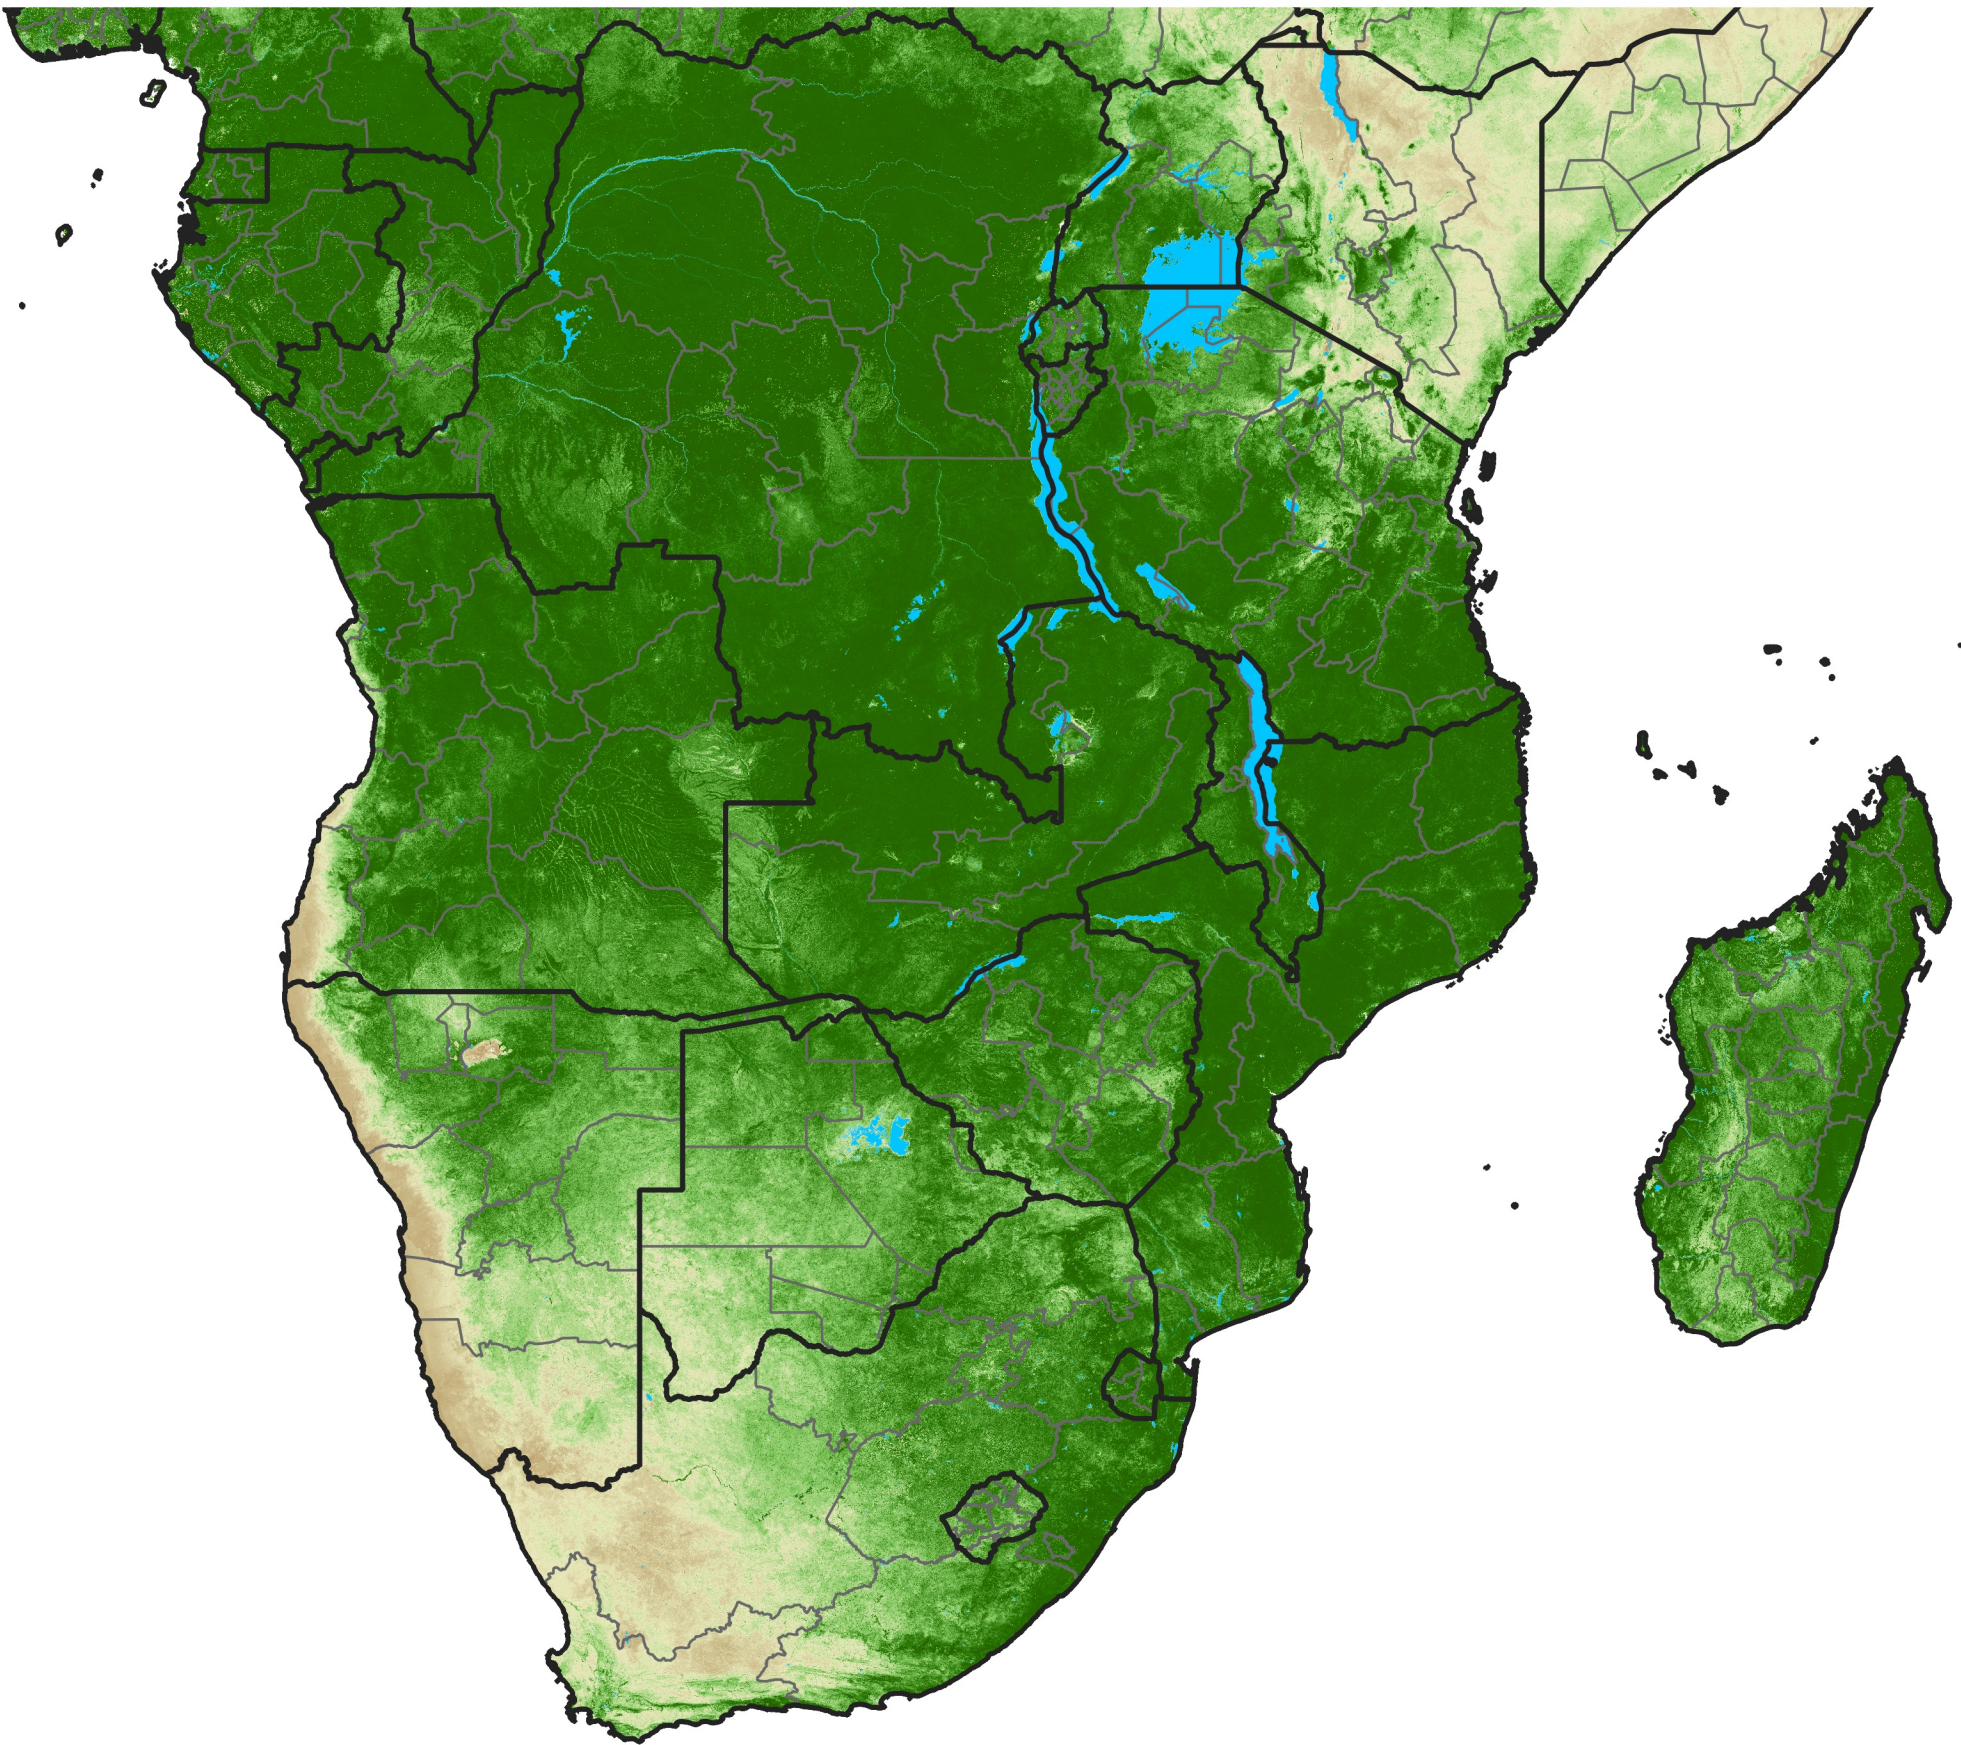

# Southern Africa Temporally Smoothed NDVI

Period 07 / March 01 - 10, 2009

NDVI

0.1 0.2 0.3 0.4 0.5 0.6 0.7 0.8 0.9

Sparse

Moderate

Dense