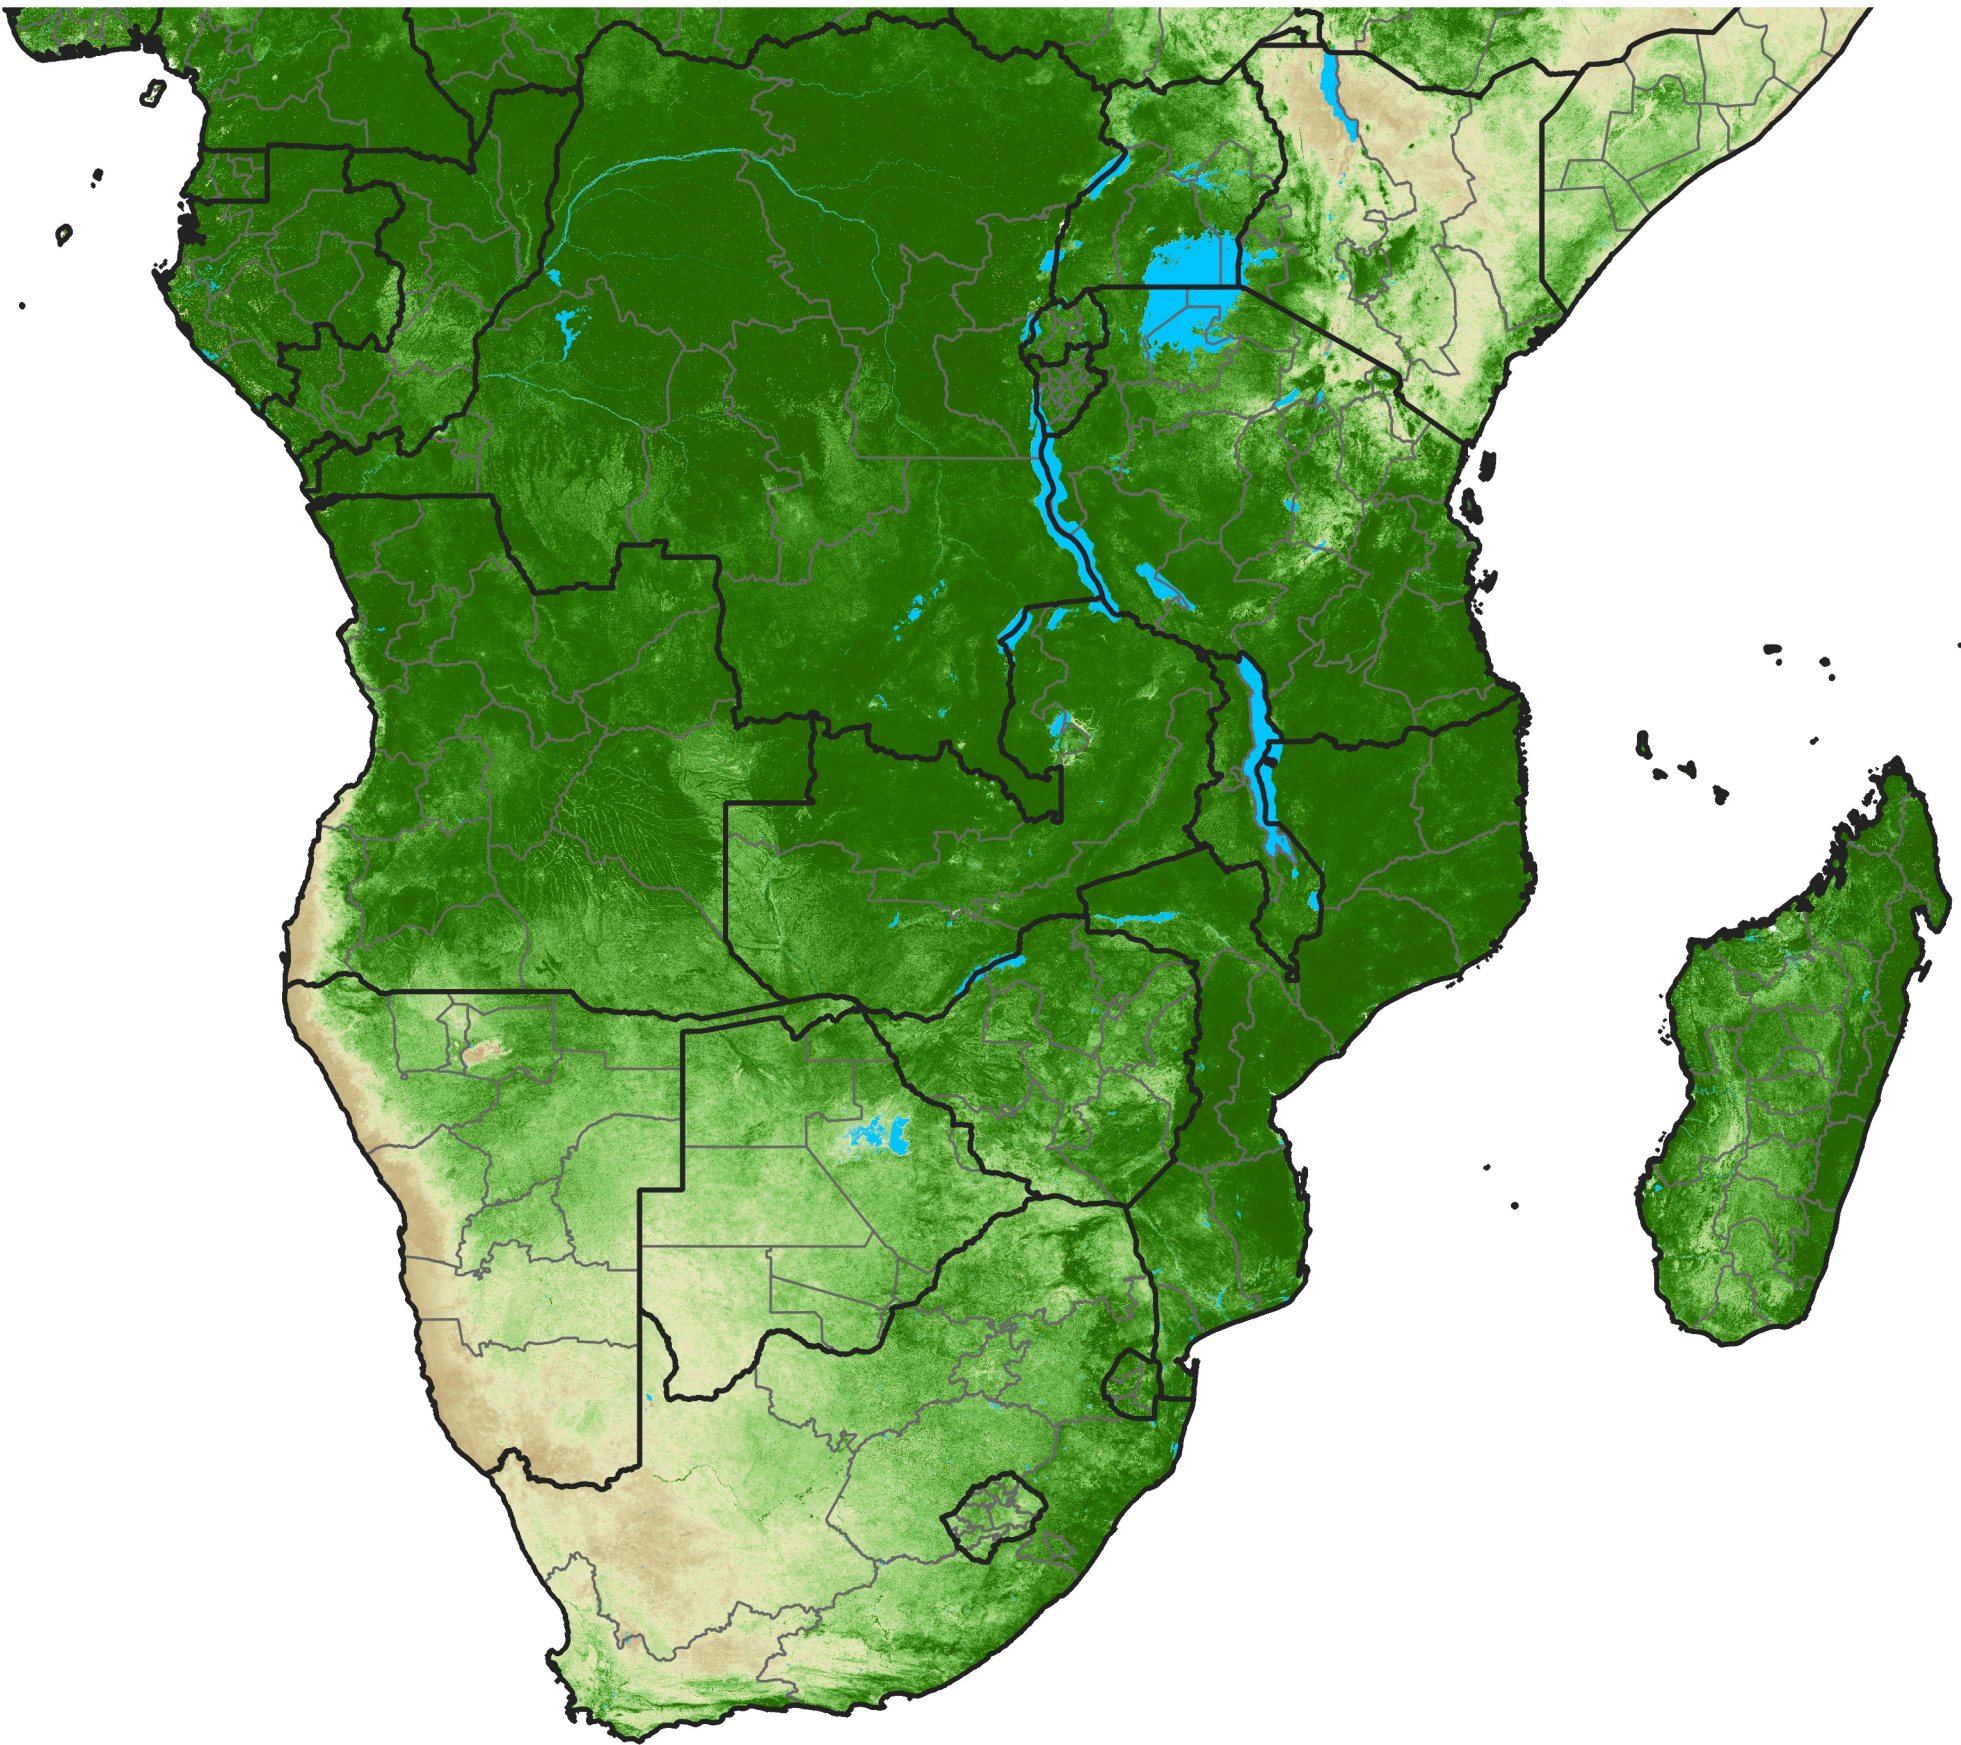

Southern Africa Temporally Smoothed NDVI

Period 10 / April 01 - 10, 2009

NDVI

0.1 0.2 0.3 0.4 0.5 0.6 0.7 0.8 0.9

Sparse

Moderate

Dense