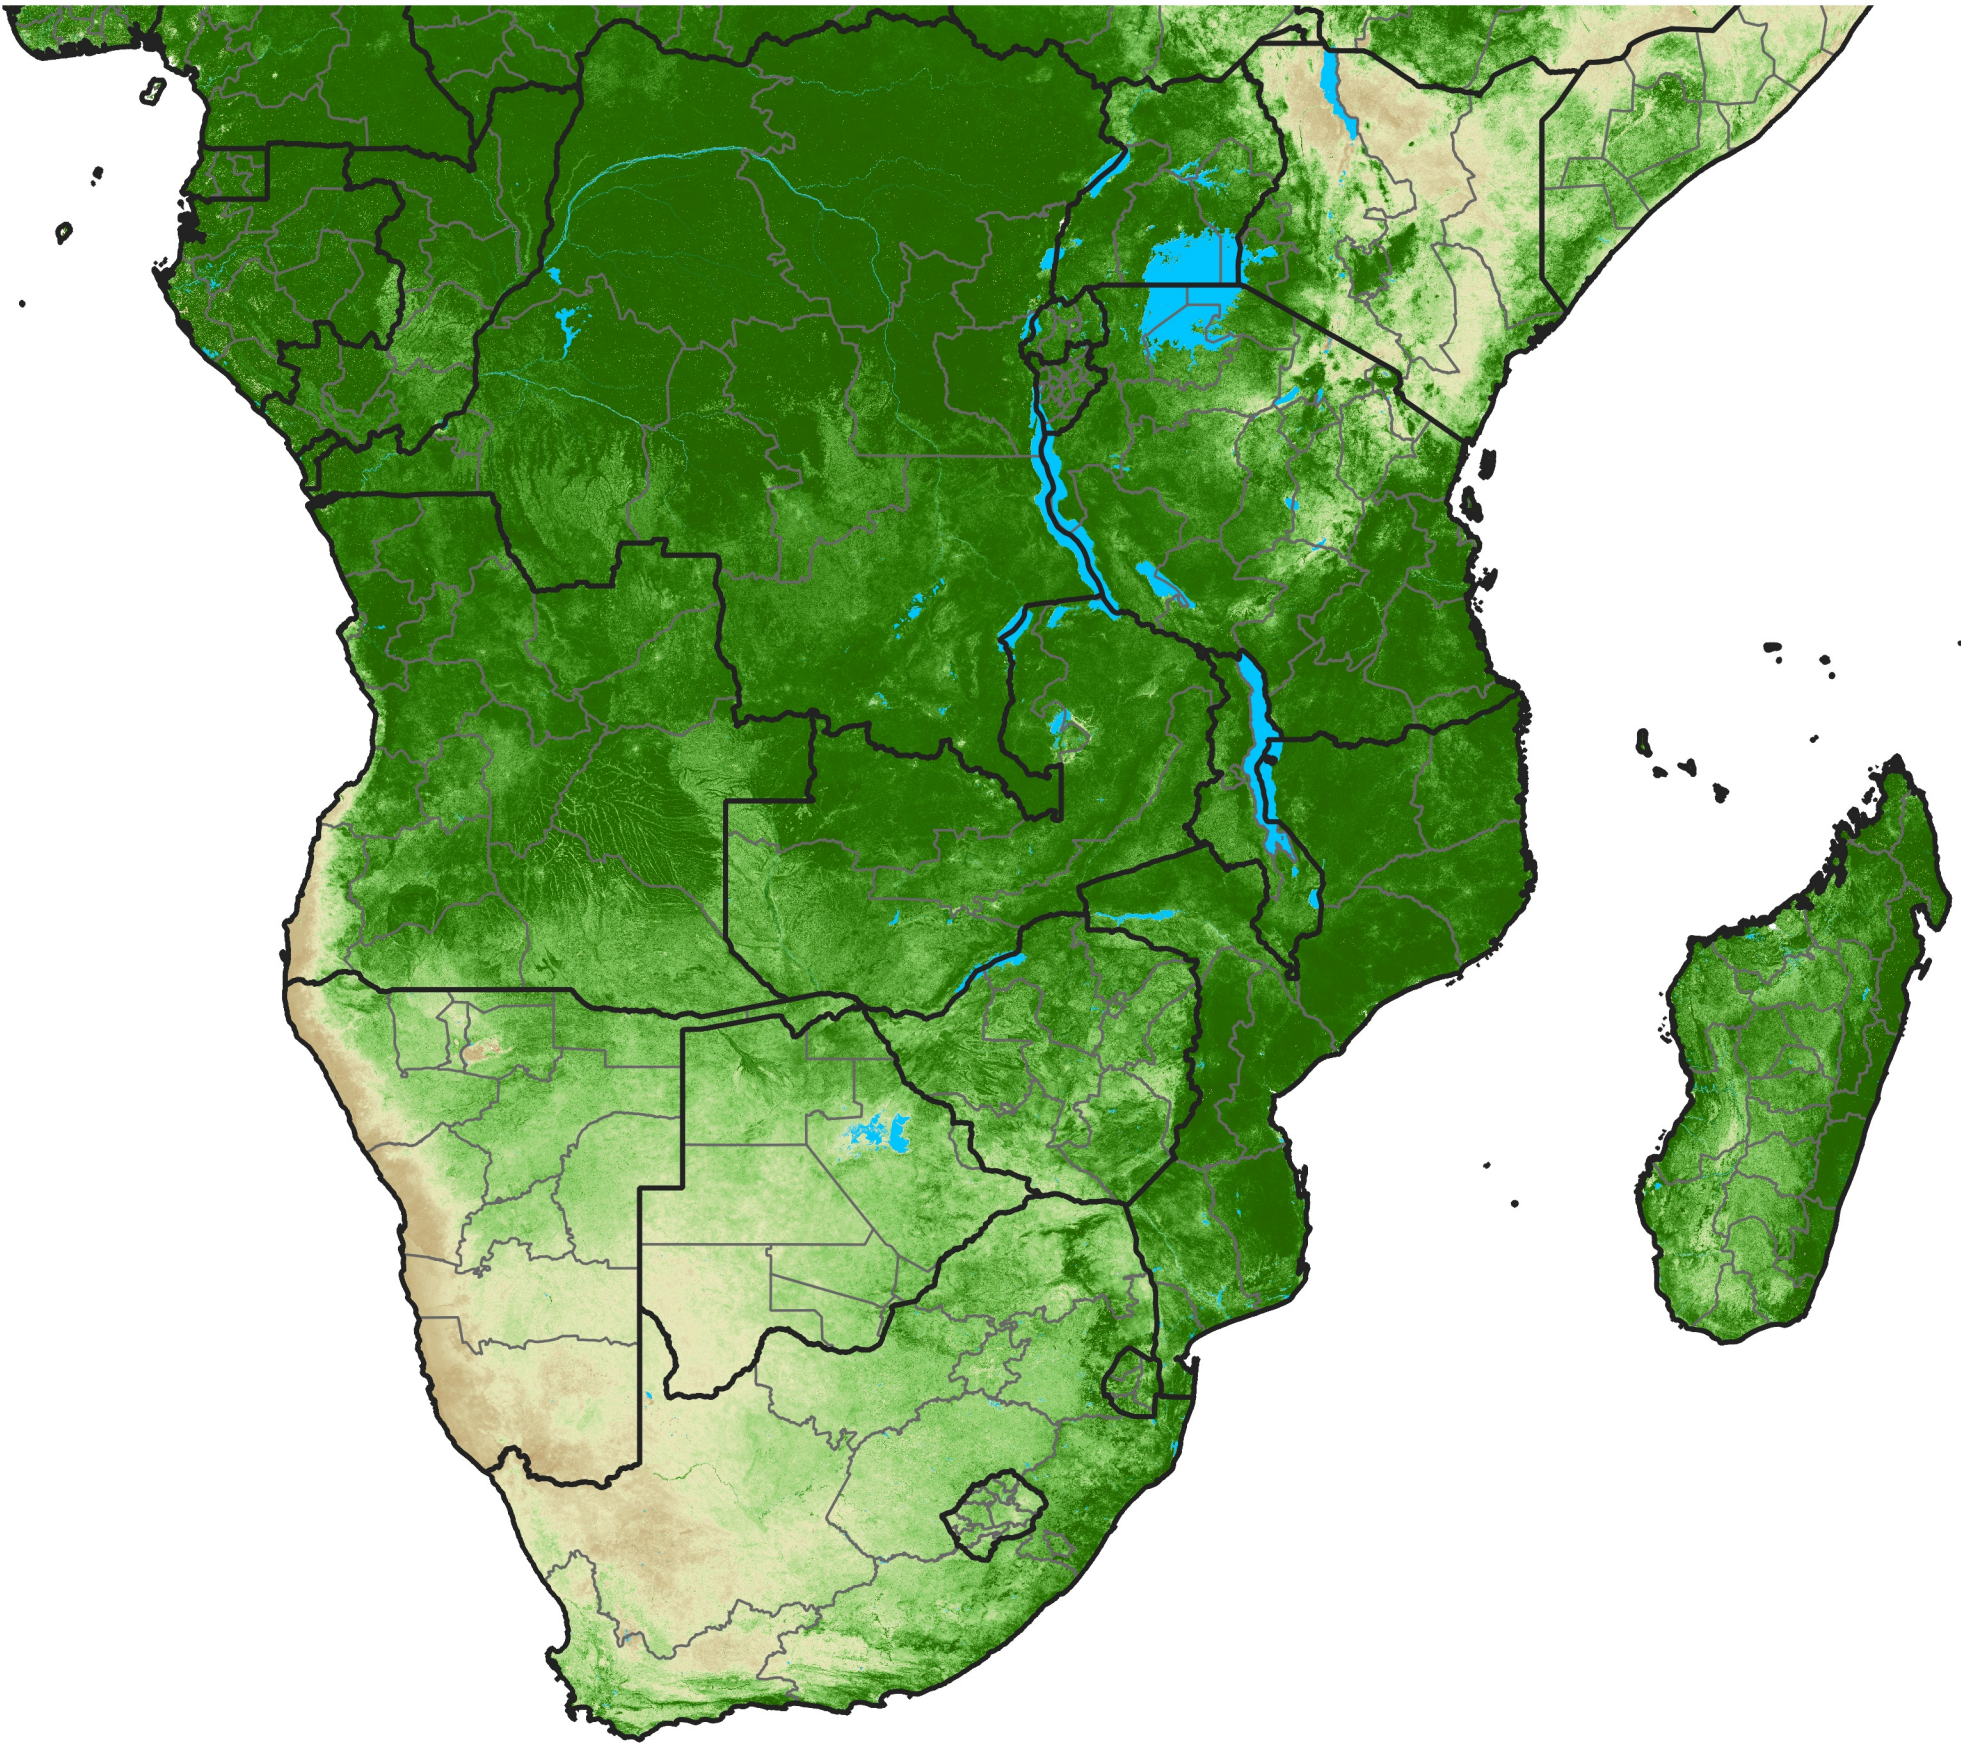

Southern Africa Temporally Smoothed NDVI

Period 12 / April 21 - 30, 2009

NDVI

0.1 0.2 0.3 0.4 0.5 0.6 0.7 0.8 0.9

Sparse

Moderate

Dense