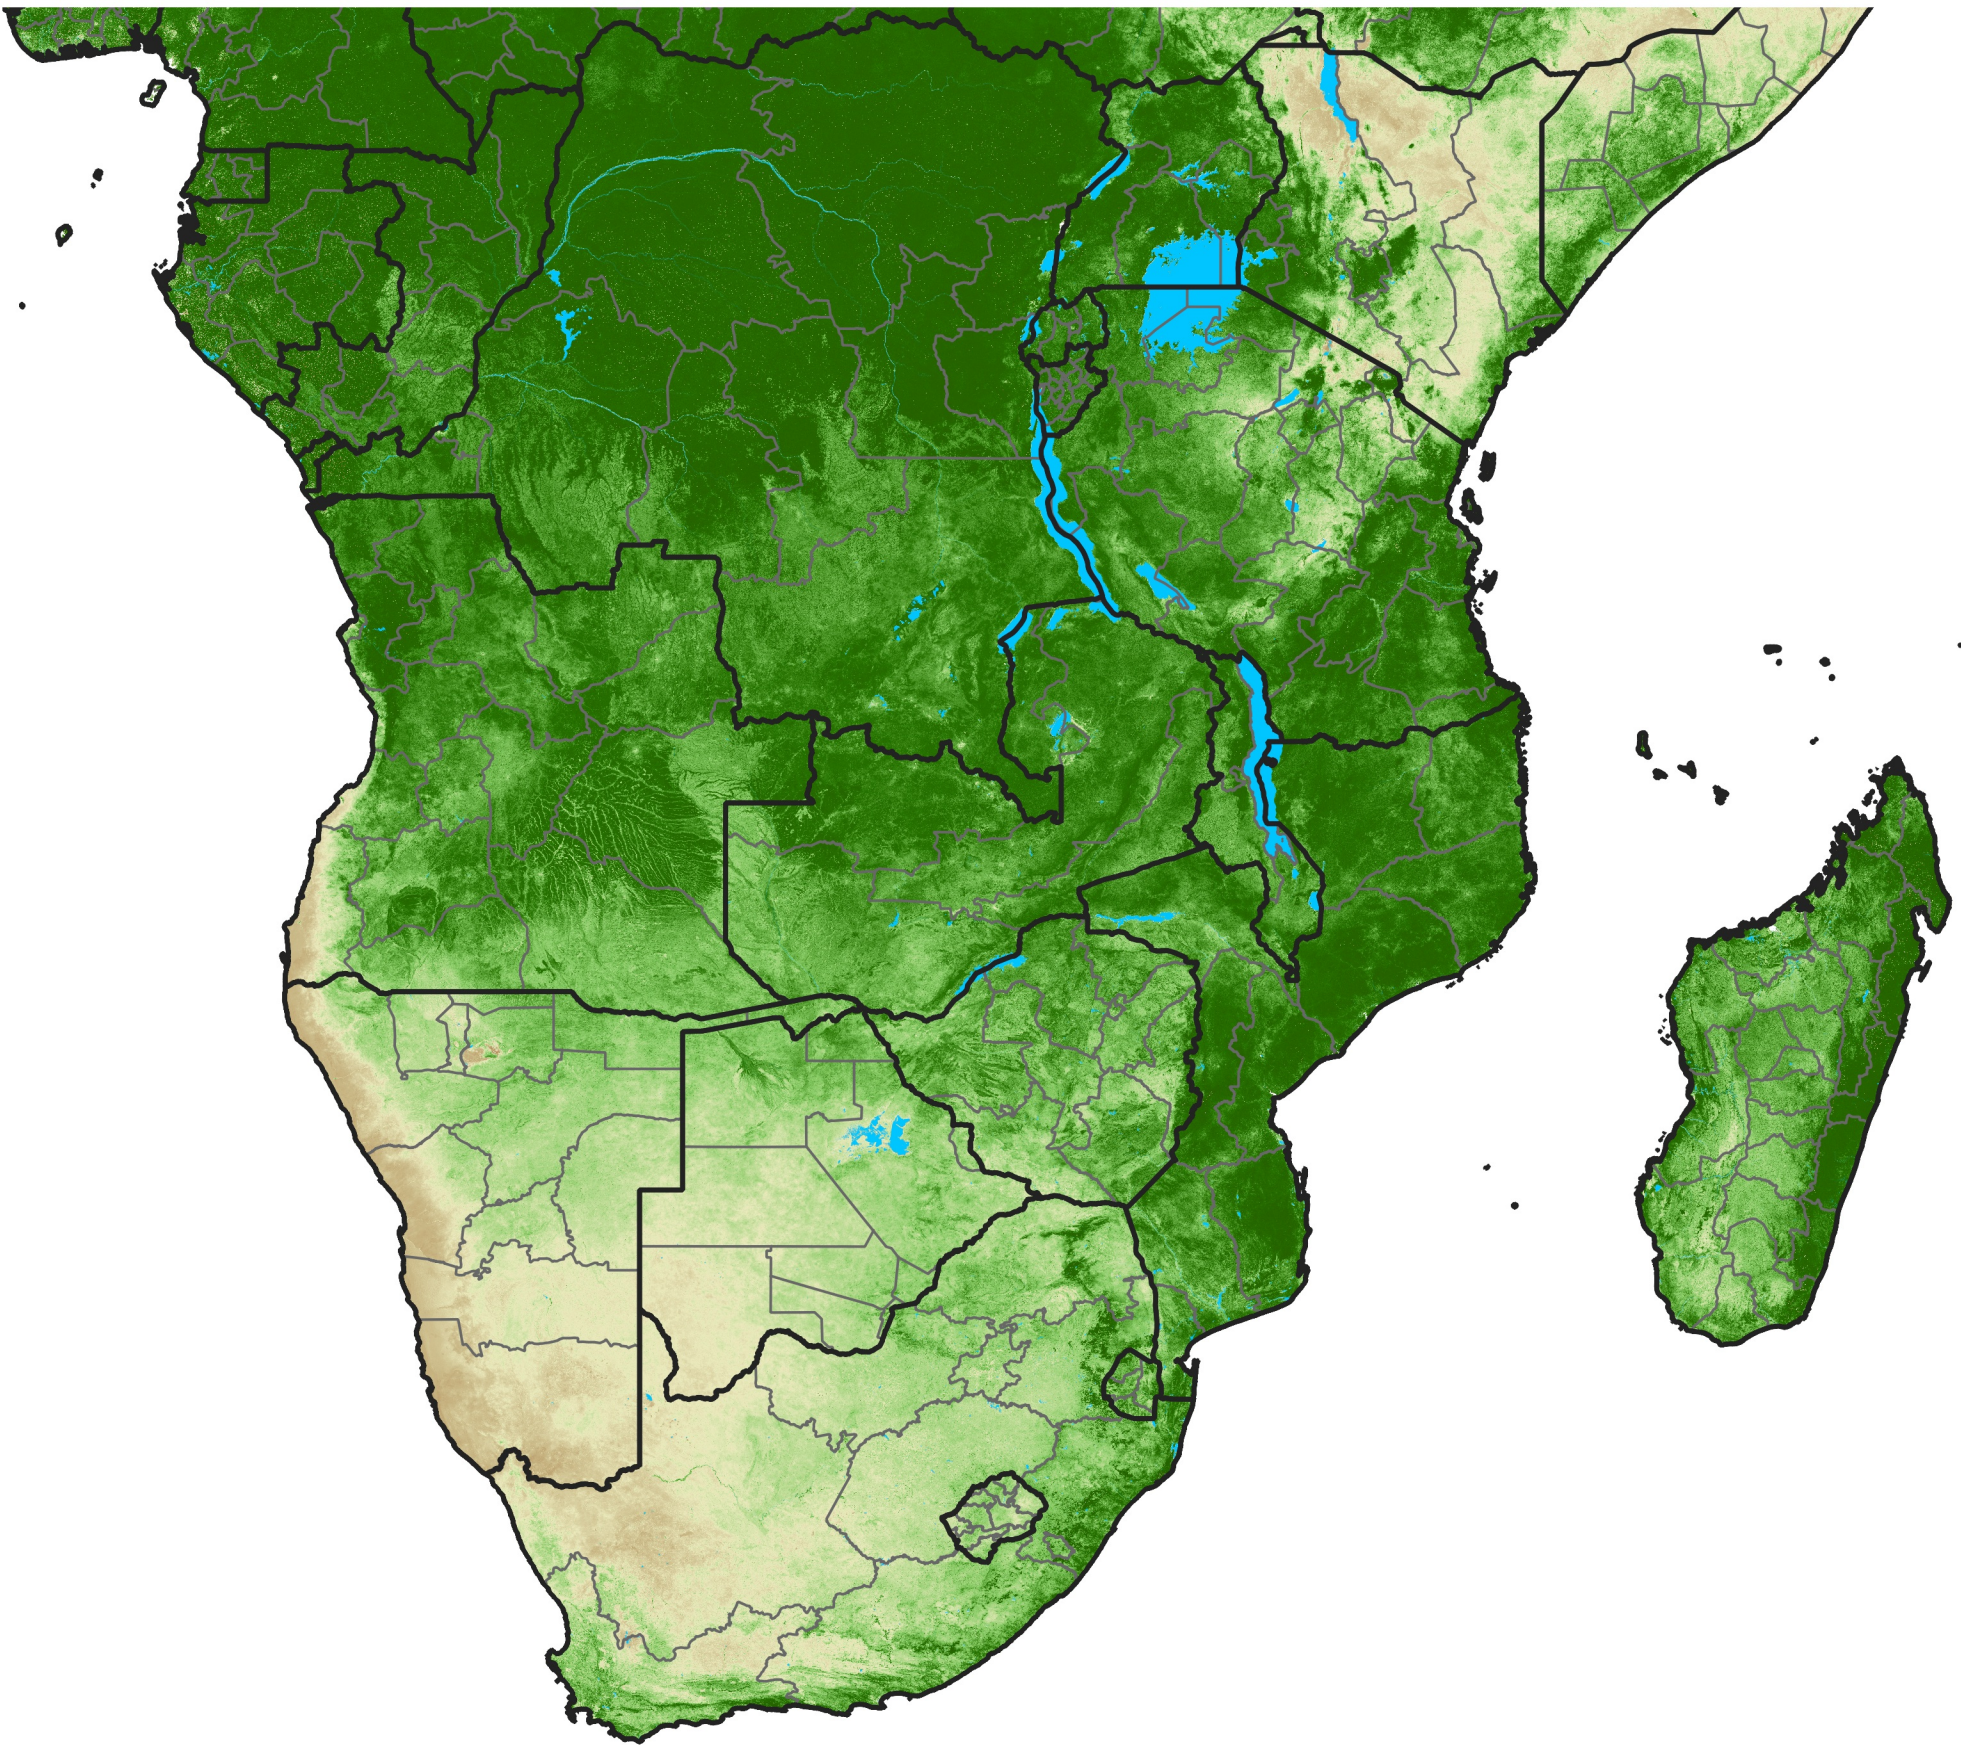

Southern Africa Temporally Smoothed NDVI

Period 14 / May 11 - 20, 2009

NDVI

0.1 0.2 0.3 0.4 0.5 0.6 0.7 0.8 0.9

Sparse

Moderate

Dense