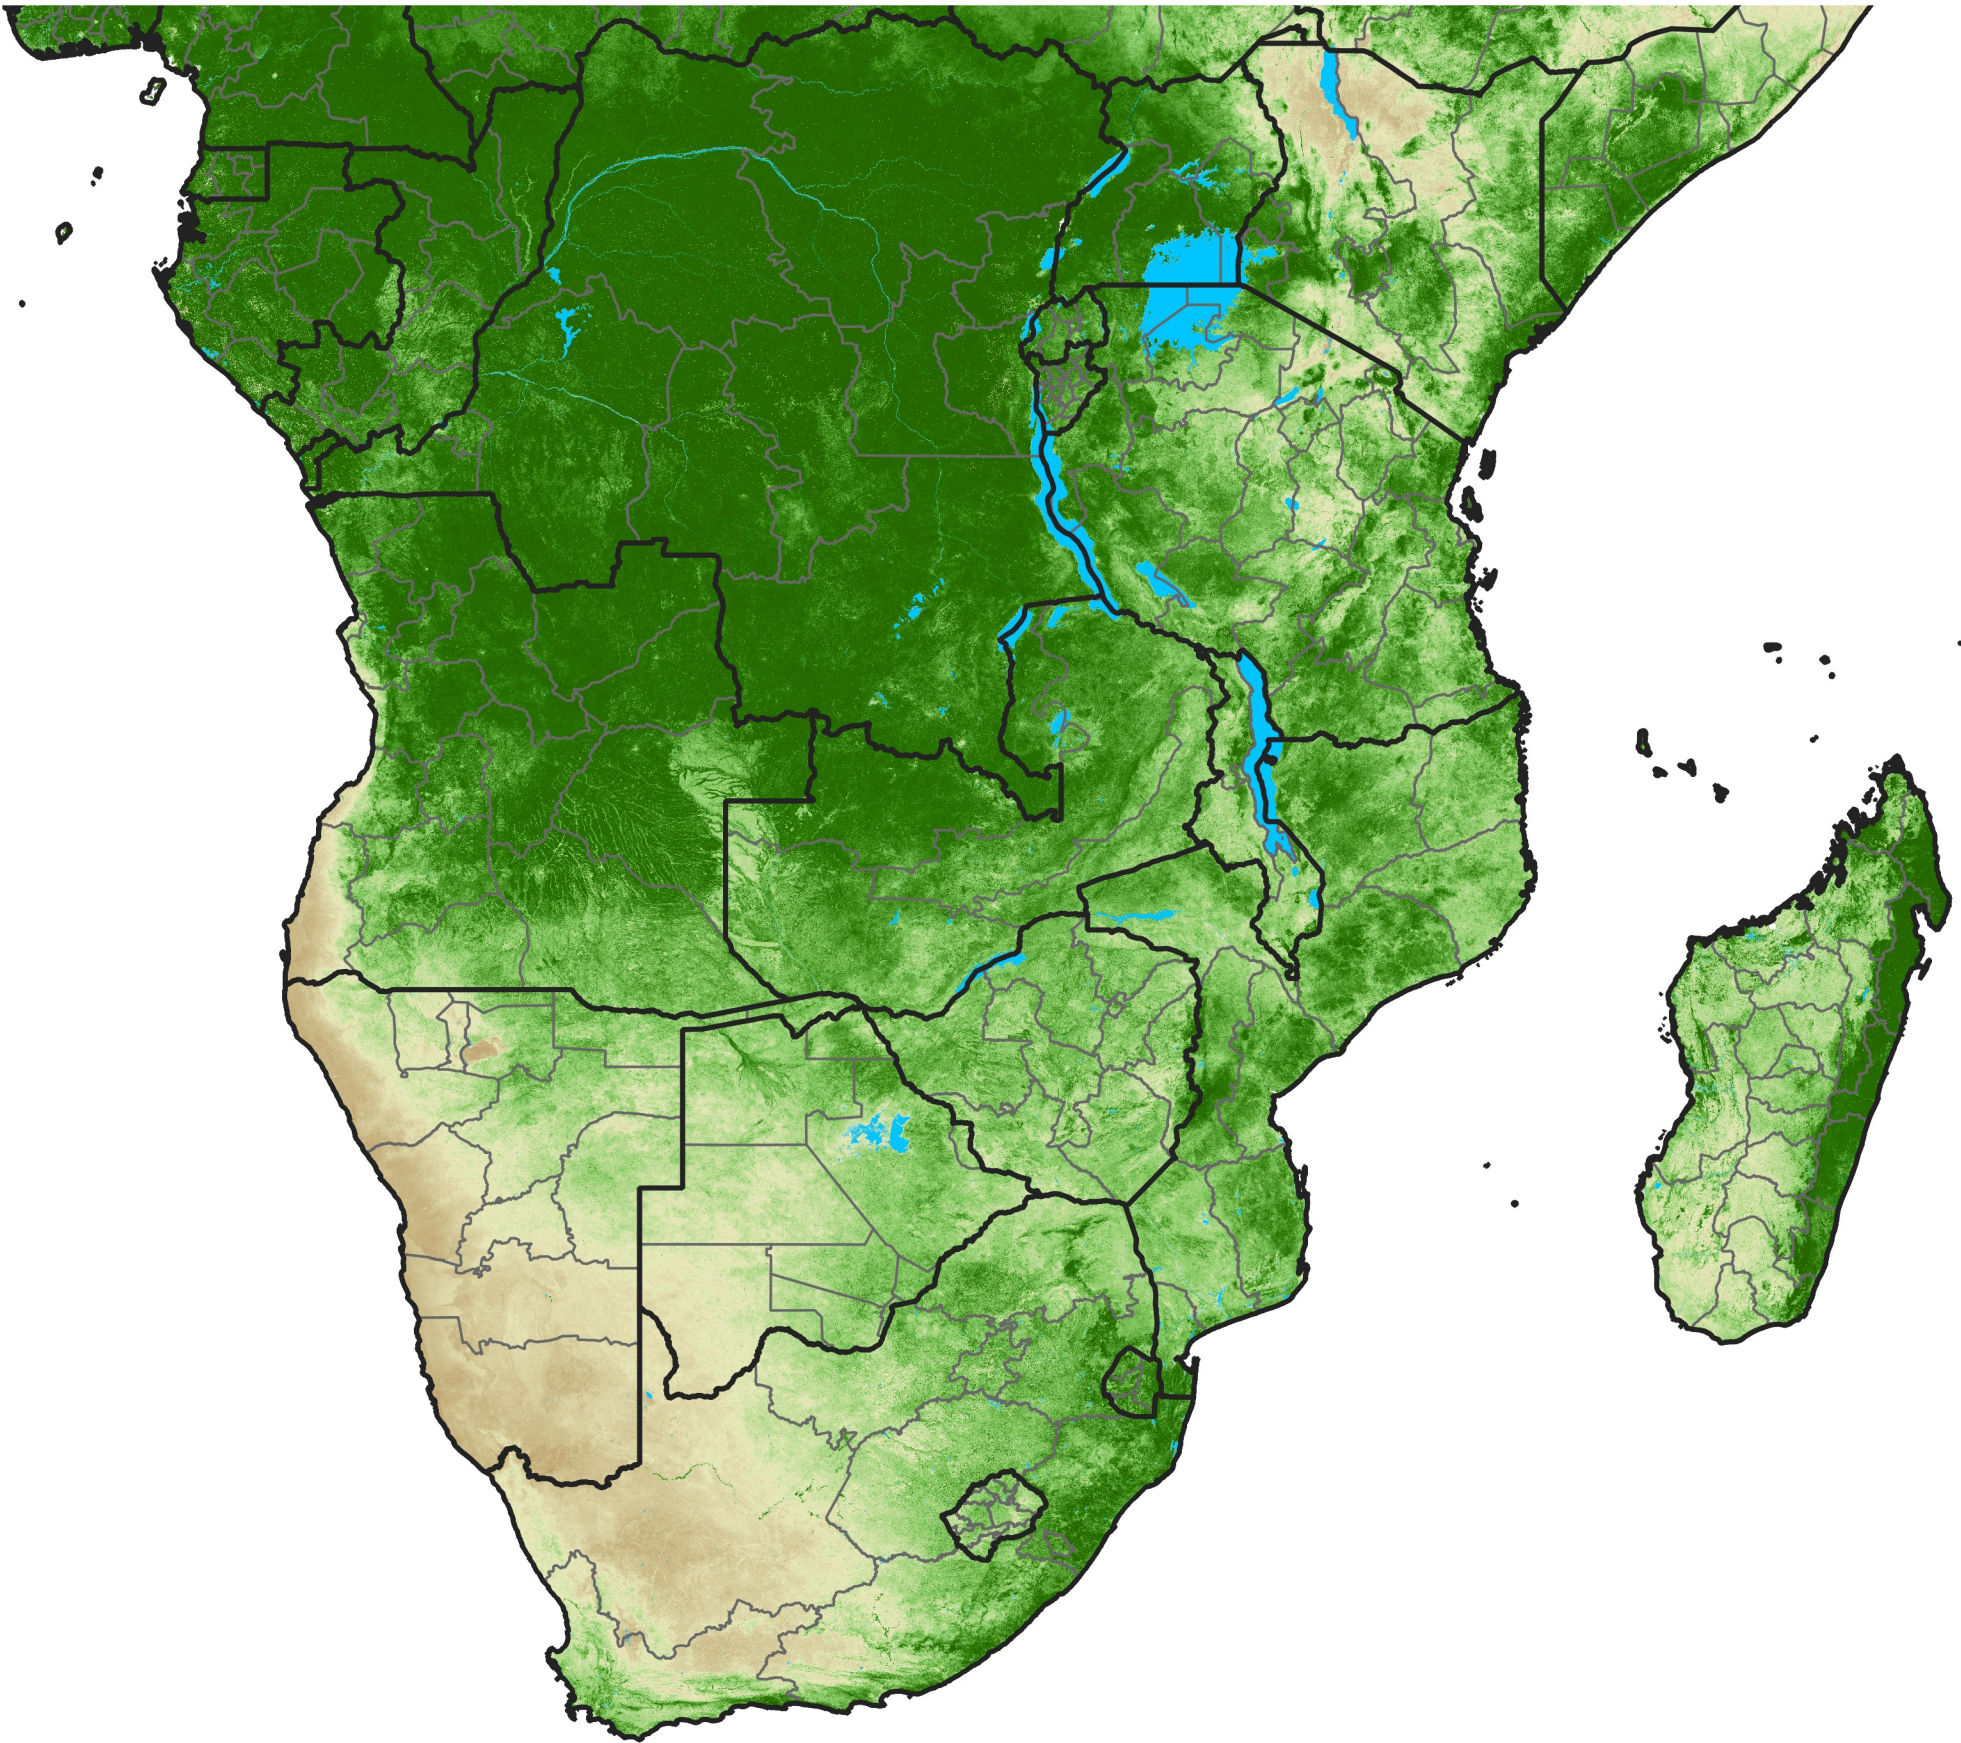

Southern Africa Temporally Smoothed NDVI

Period 31 / November 01 - 10, 2009

NDVI

0.1 0.2 0.3 0.4 0.5 0.6 0.7 0.8 0.9

Sparse

Moderate

Dense