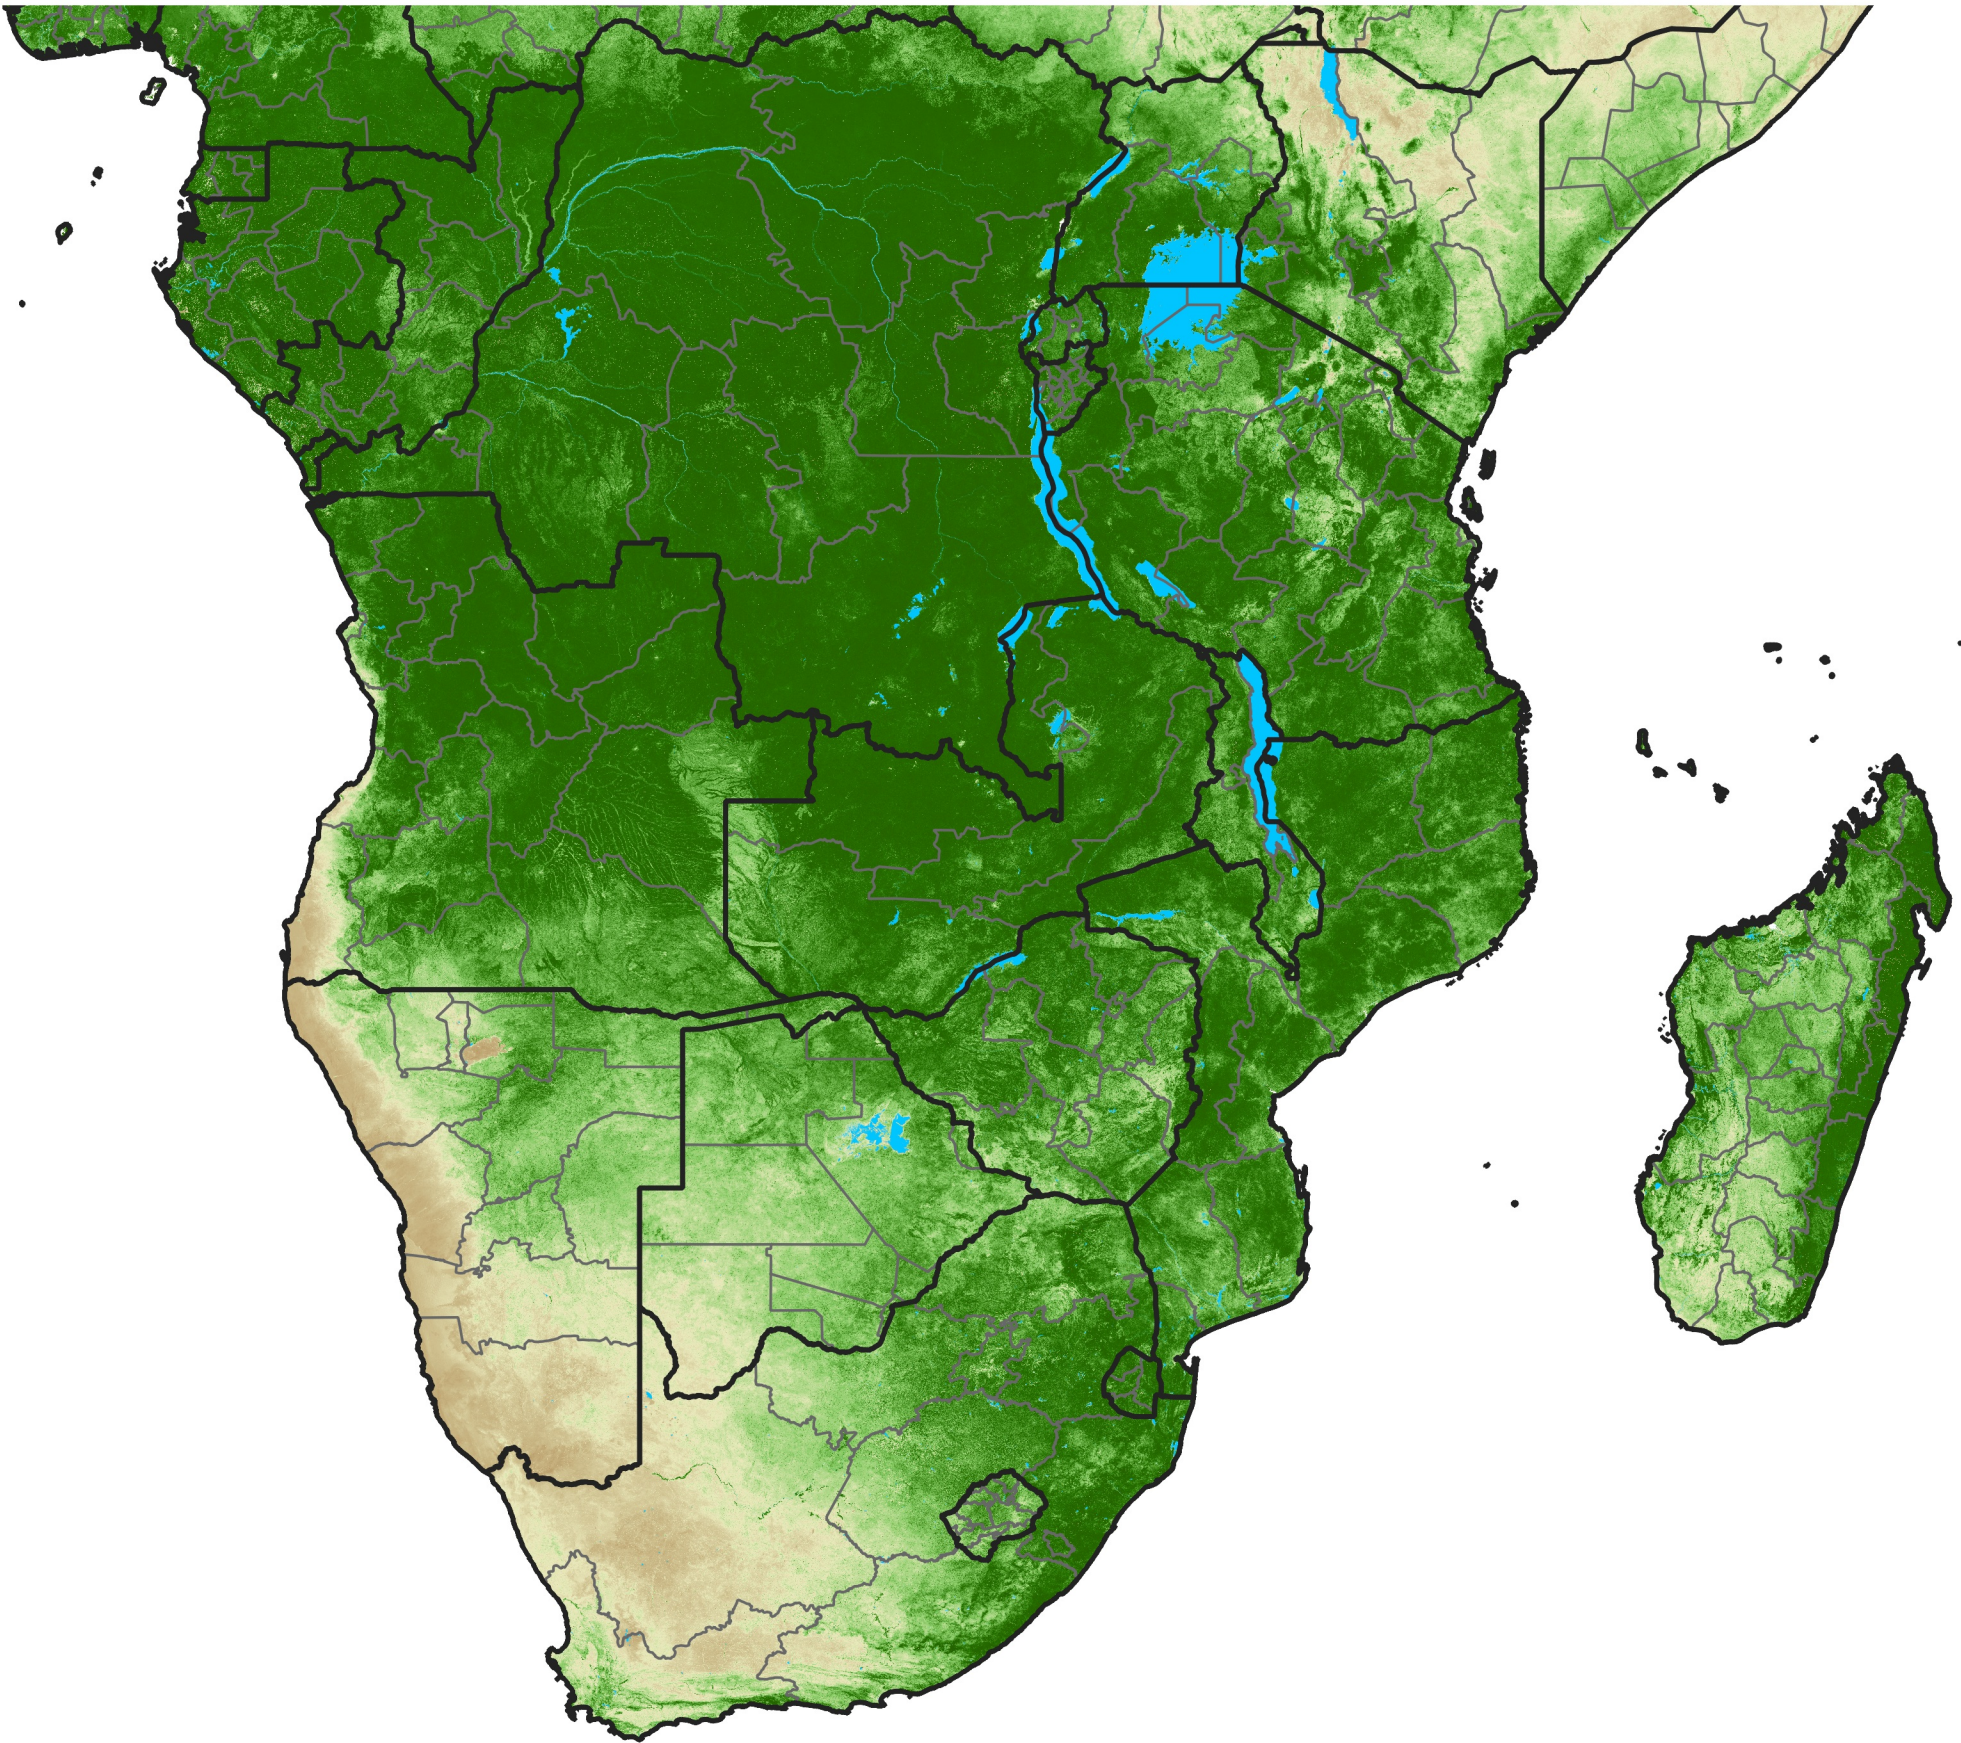

Southern Africa

Temporally Smoothed NDVI

Period 01 / January 01 - 10, 2010

NDVI

0.1 0.2 0.3 0.4 0.5 0.6 0.7 0.8 0.9

Sparse

Moderate

Dense