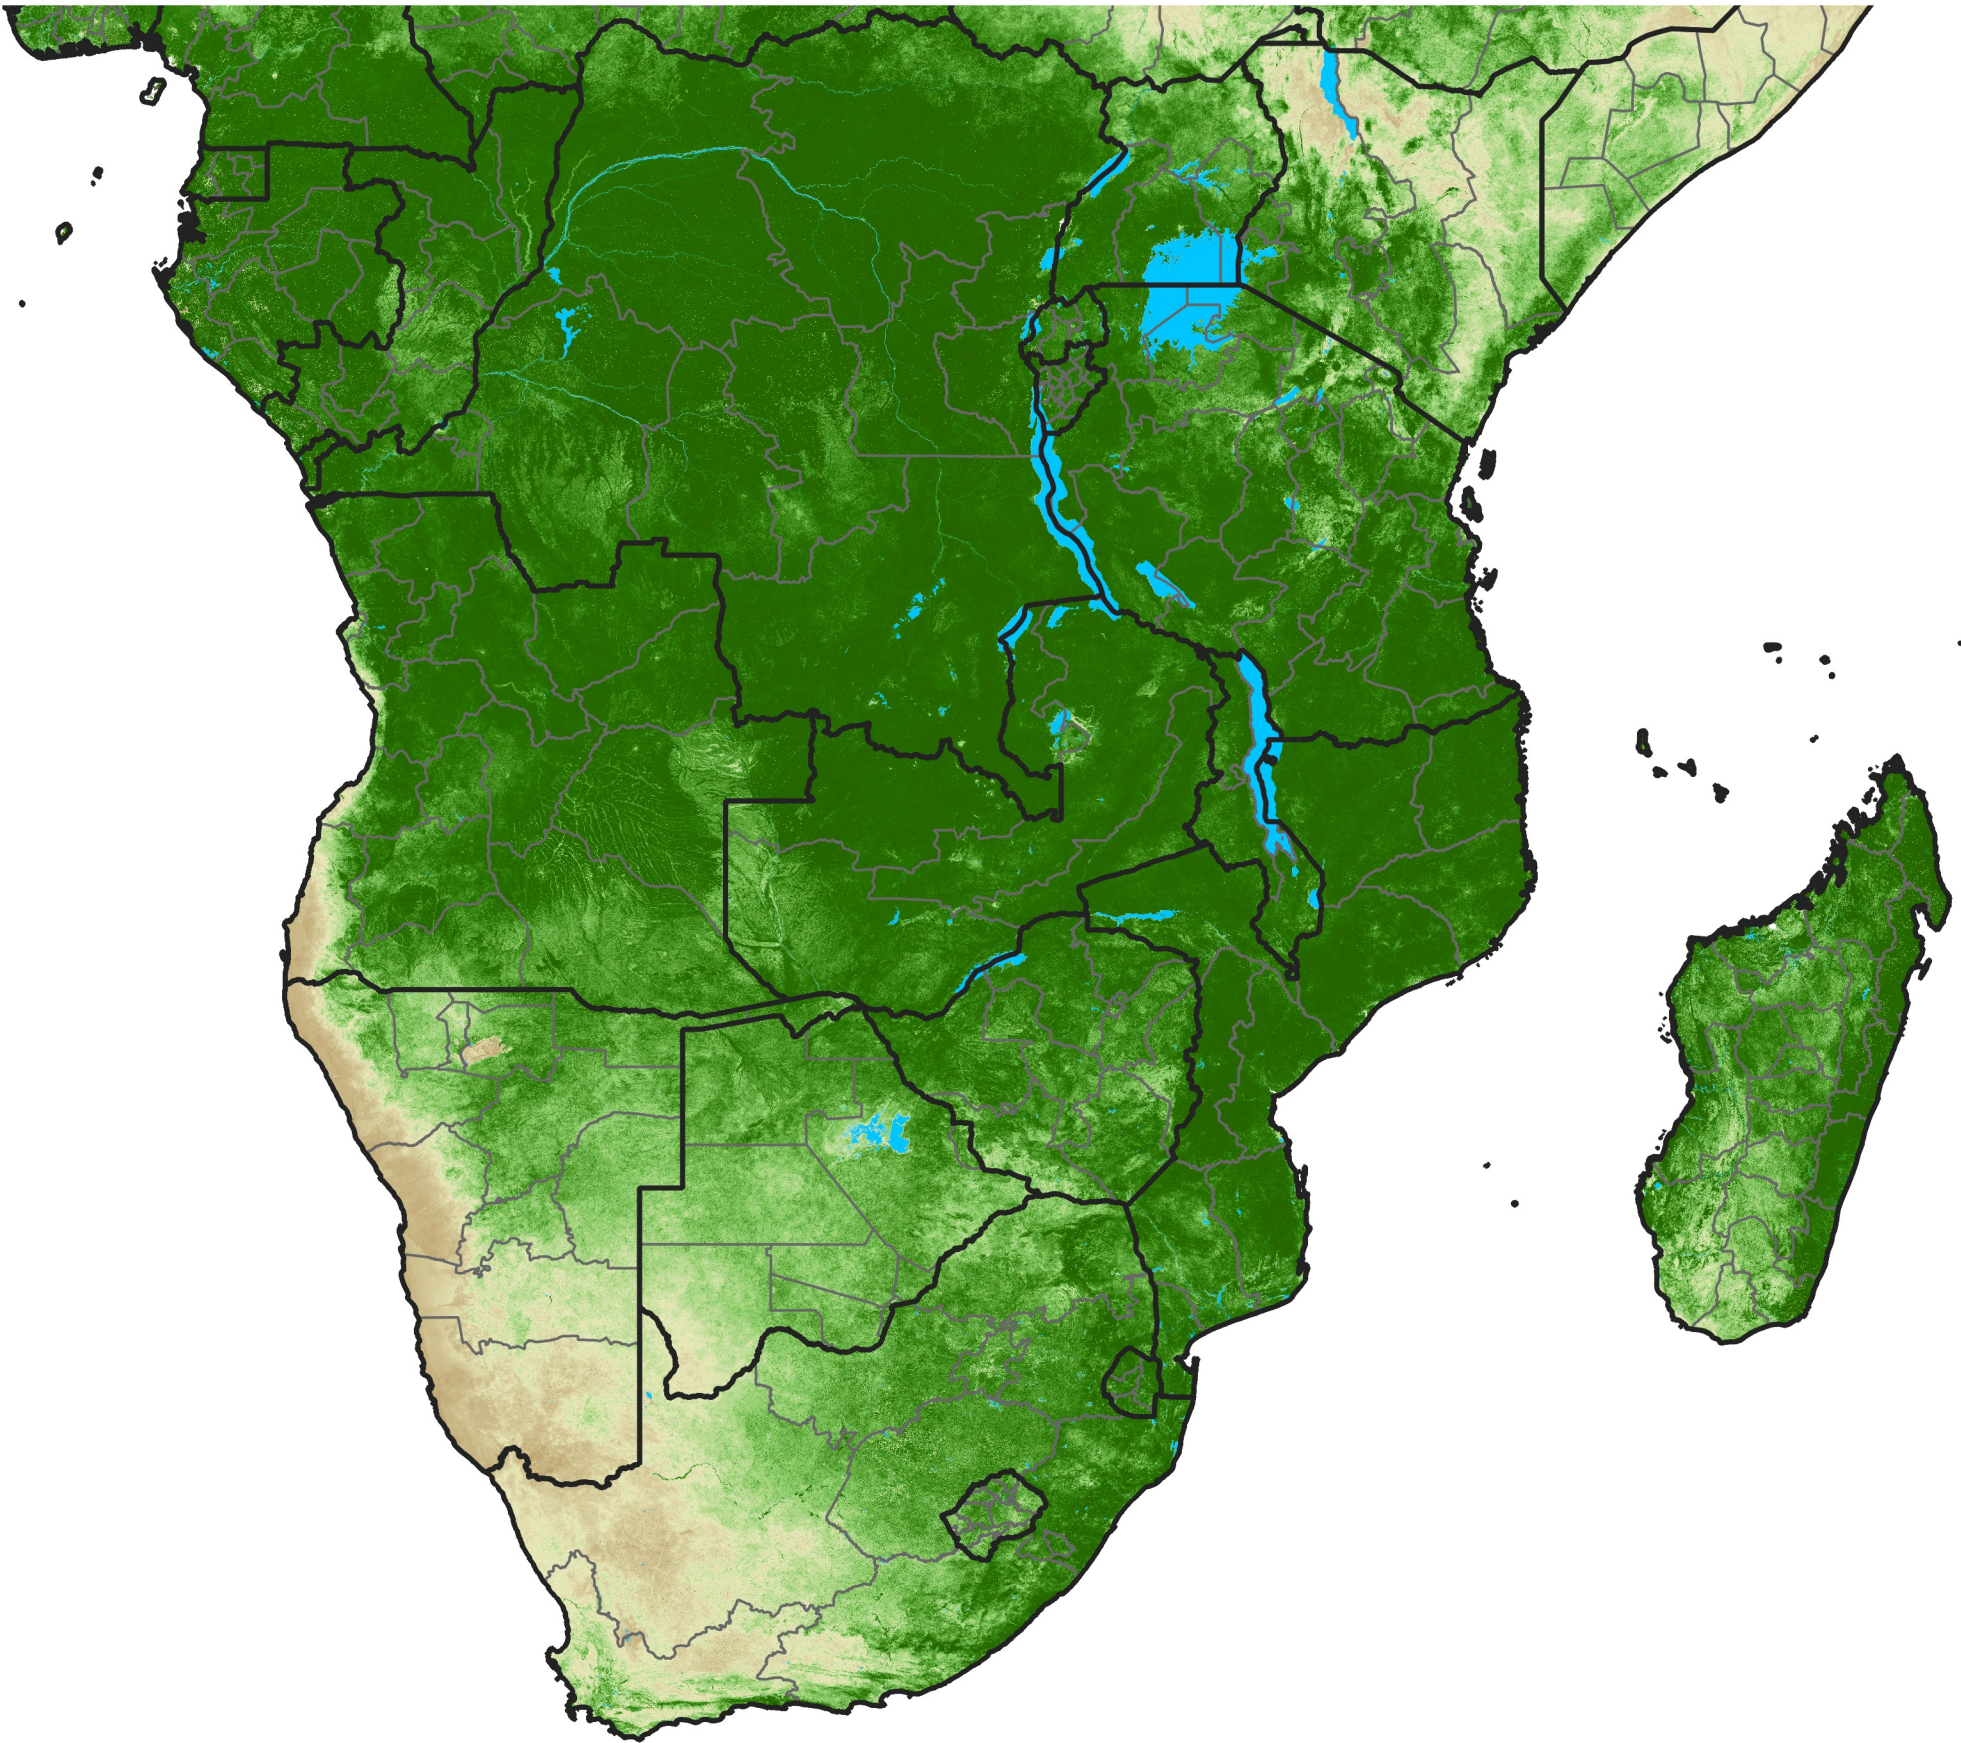

# Southern Africa Temporally Smoothed NDVI

Period 07 / March 01 - 10, 2010

NDVI

0.1 0.2 0.3 0.4 0.5 0.6 0.7 0.8 0.9

Sparse

Moderate

Dense