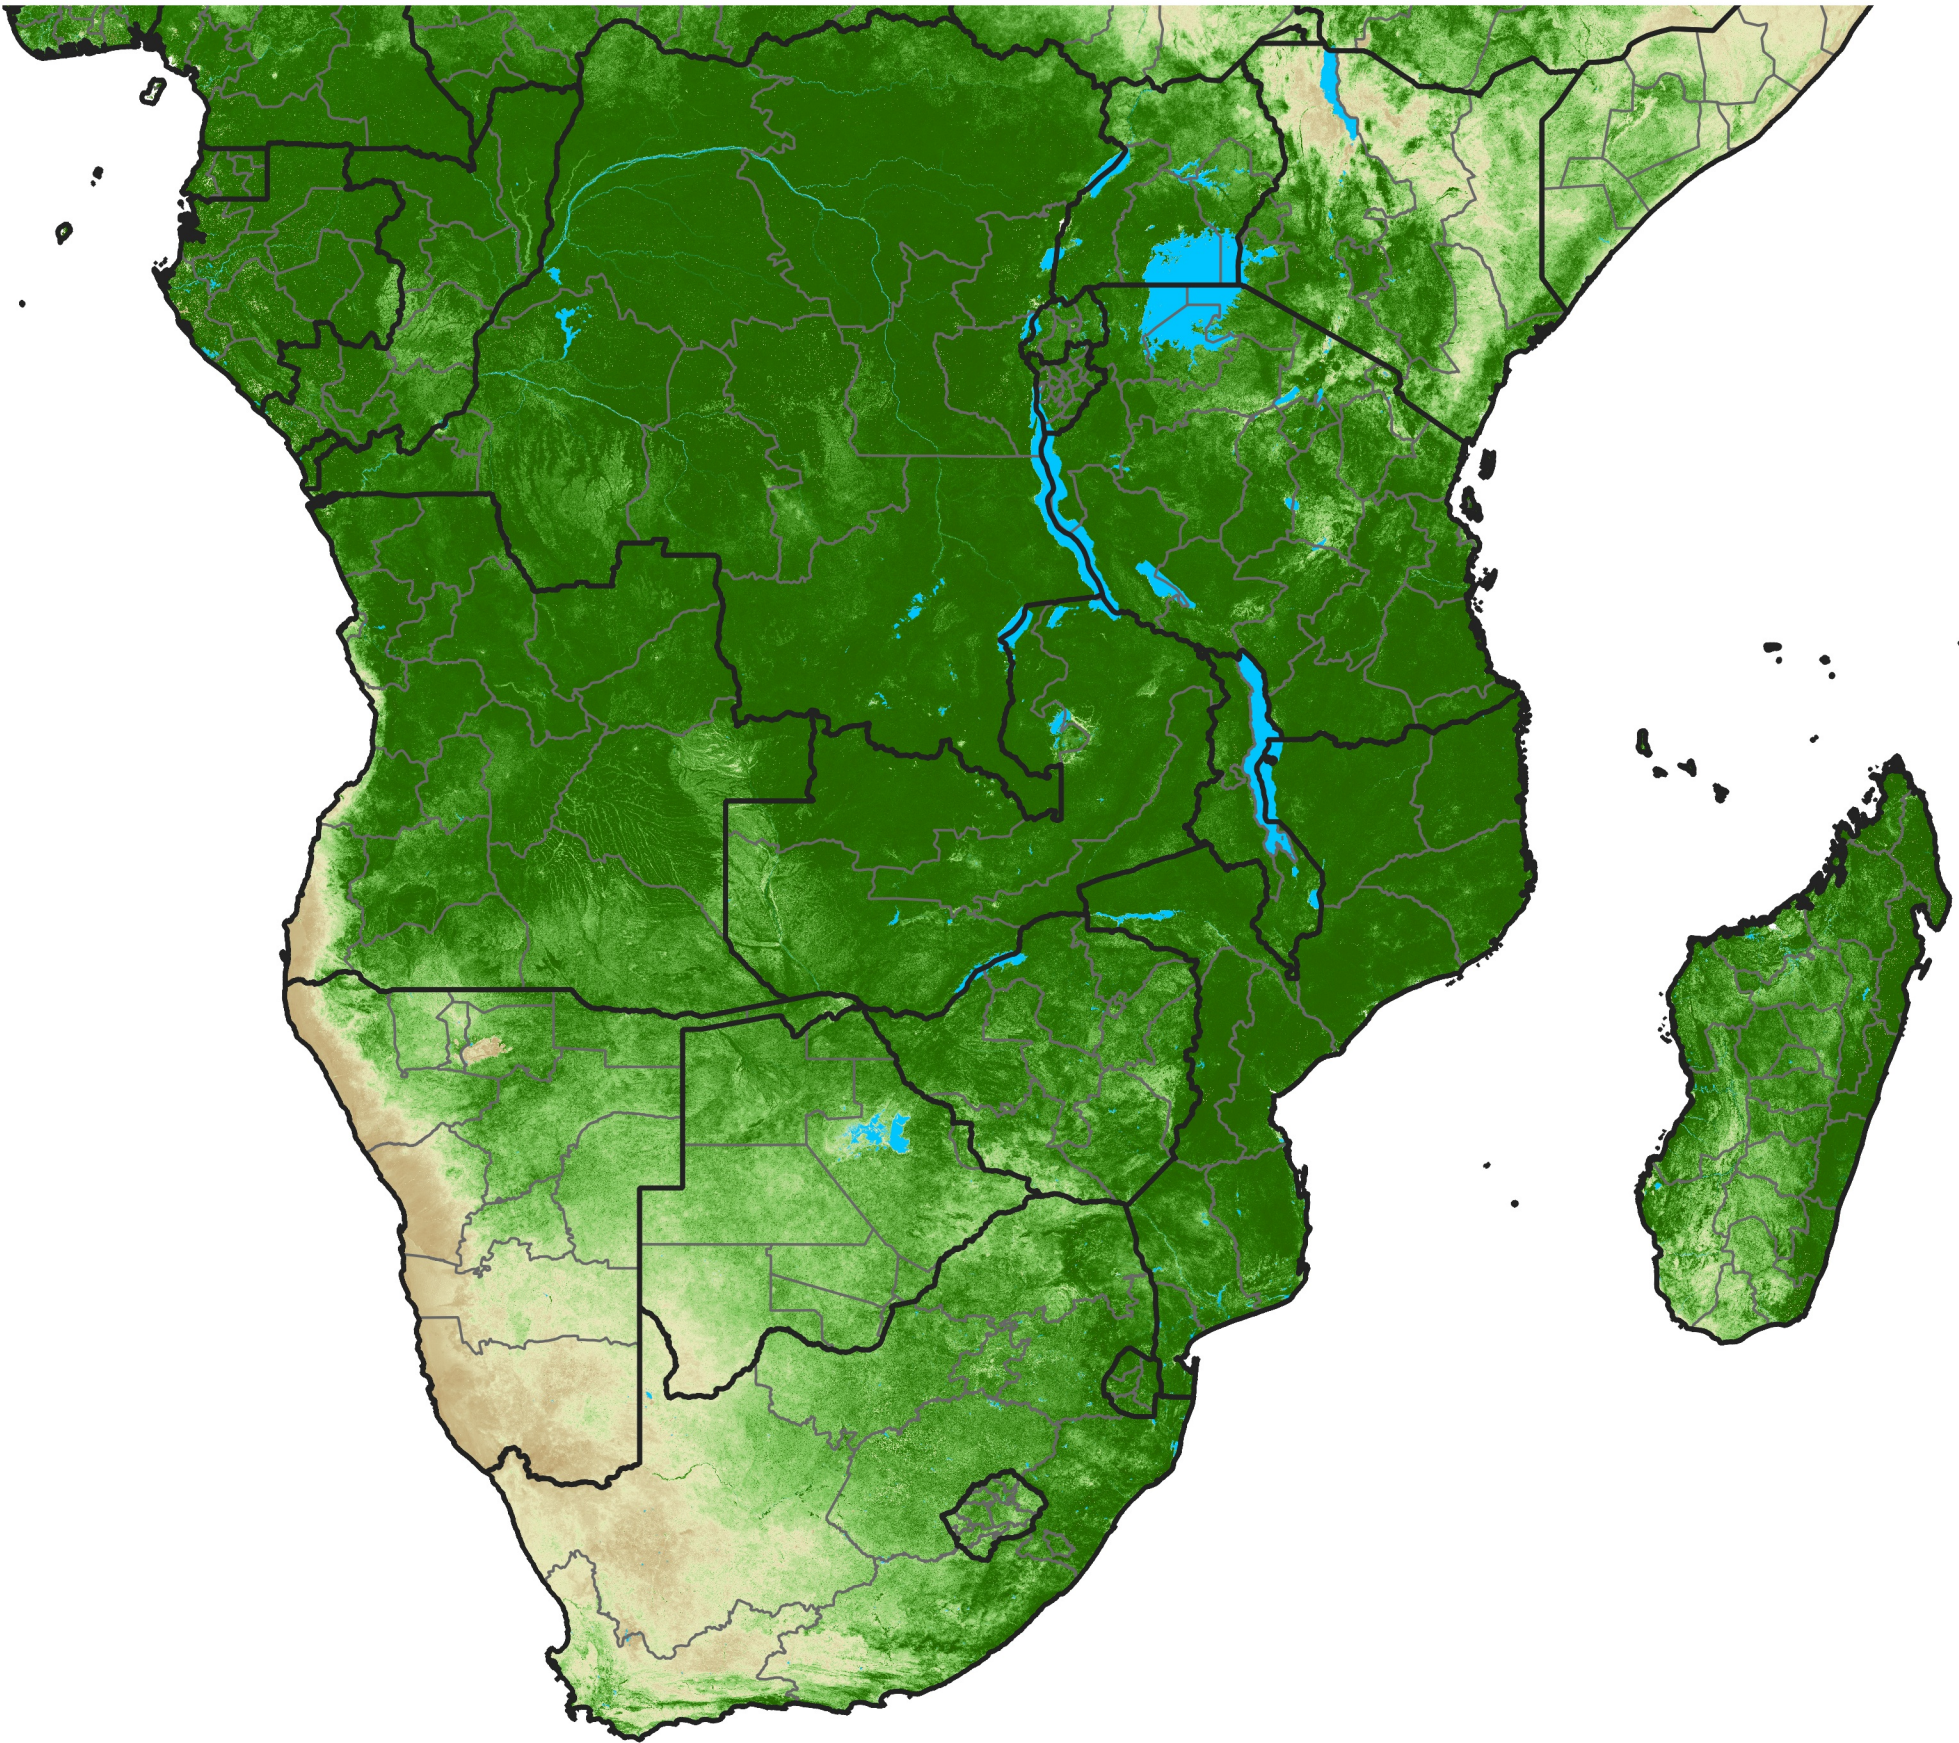

Southern Africa Temporally Smoothed NDVI

Period 08 / March 11 - 20, 2010

NDVI

0.1 0.2 0.3 0.4 0.5 0.6 0.7 0.8 0.9

Sparse

Moderate

Dense