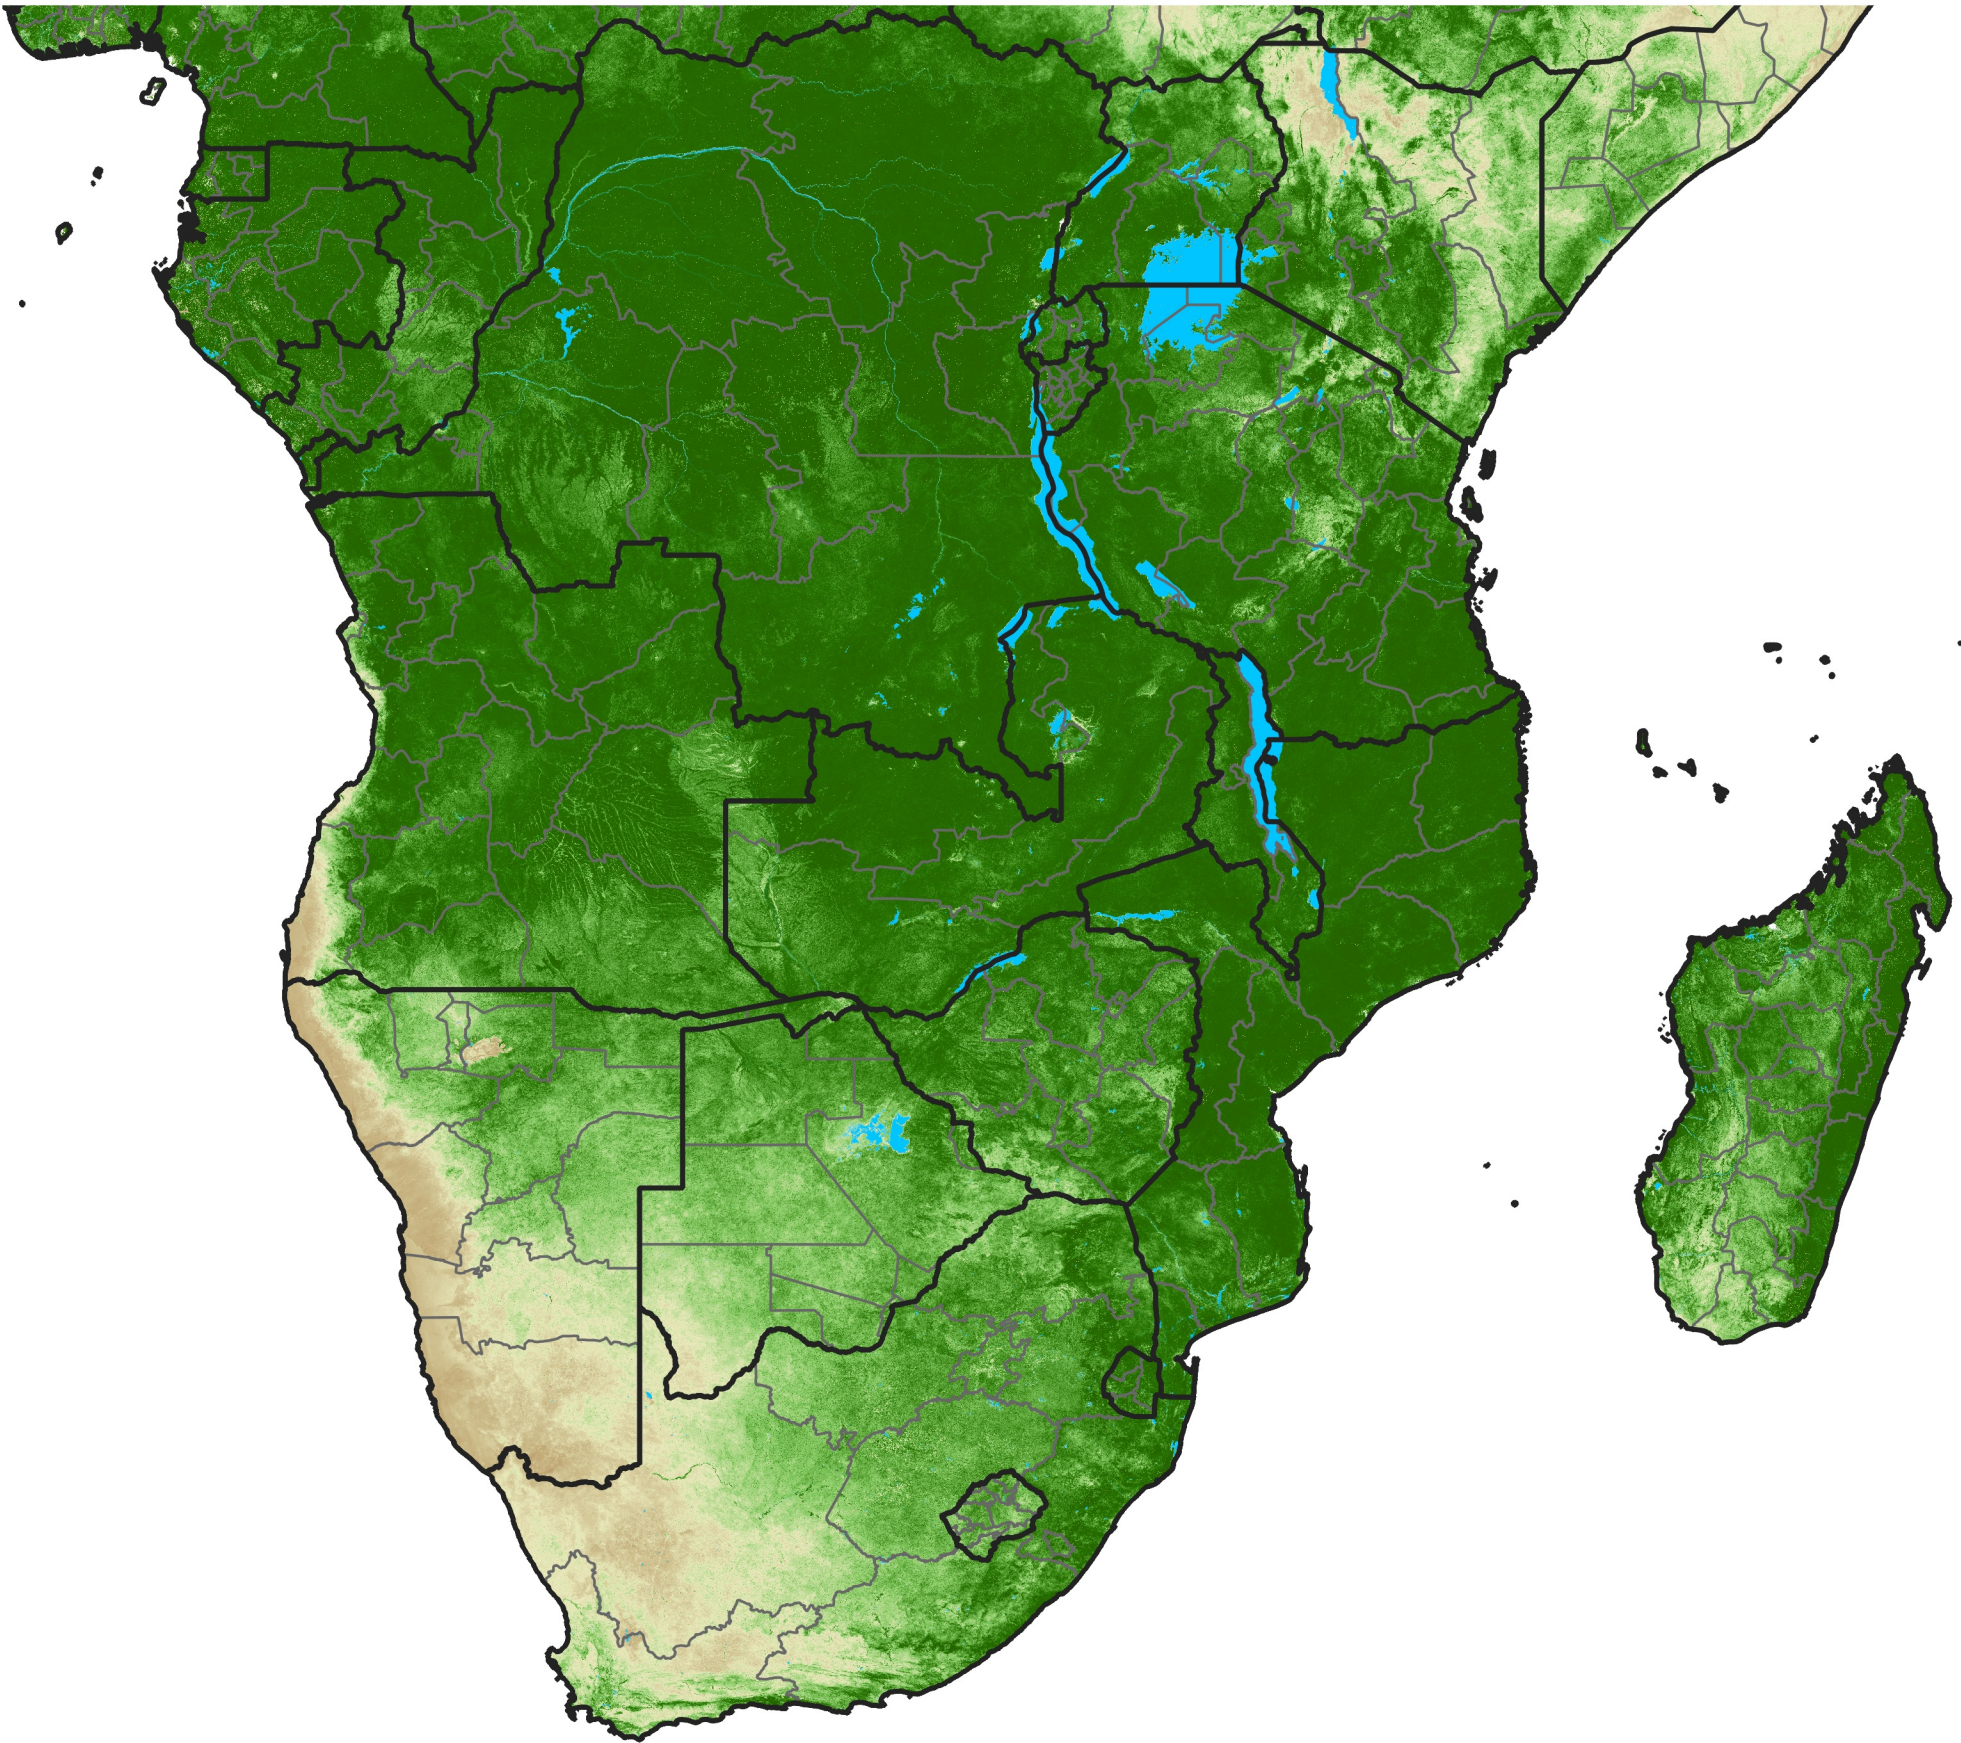

Southern Africa

Temporally Smoothed NDVI

Period 09 / March 21 - 31, 2010

NDVI

0.1 0.2 0.3 0.4 0.5 0.6 0.7 0.8 0.9

Sparse

Moderate

Dense