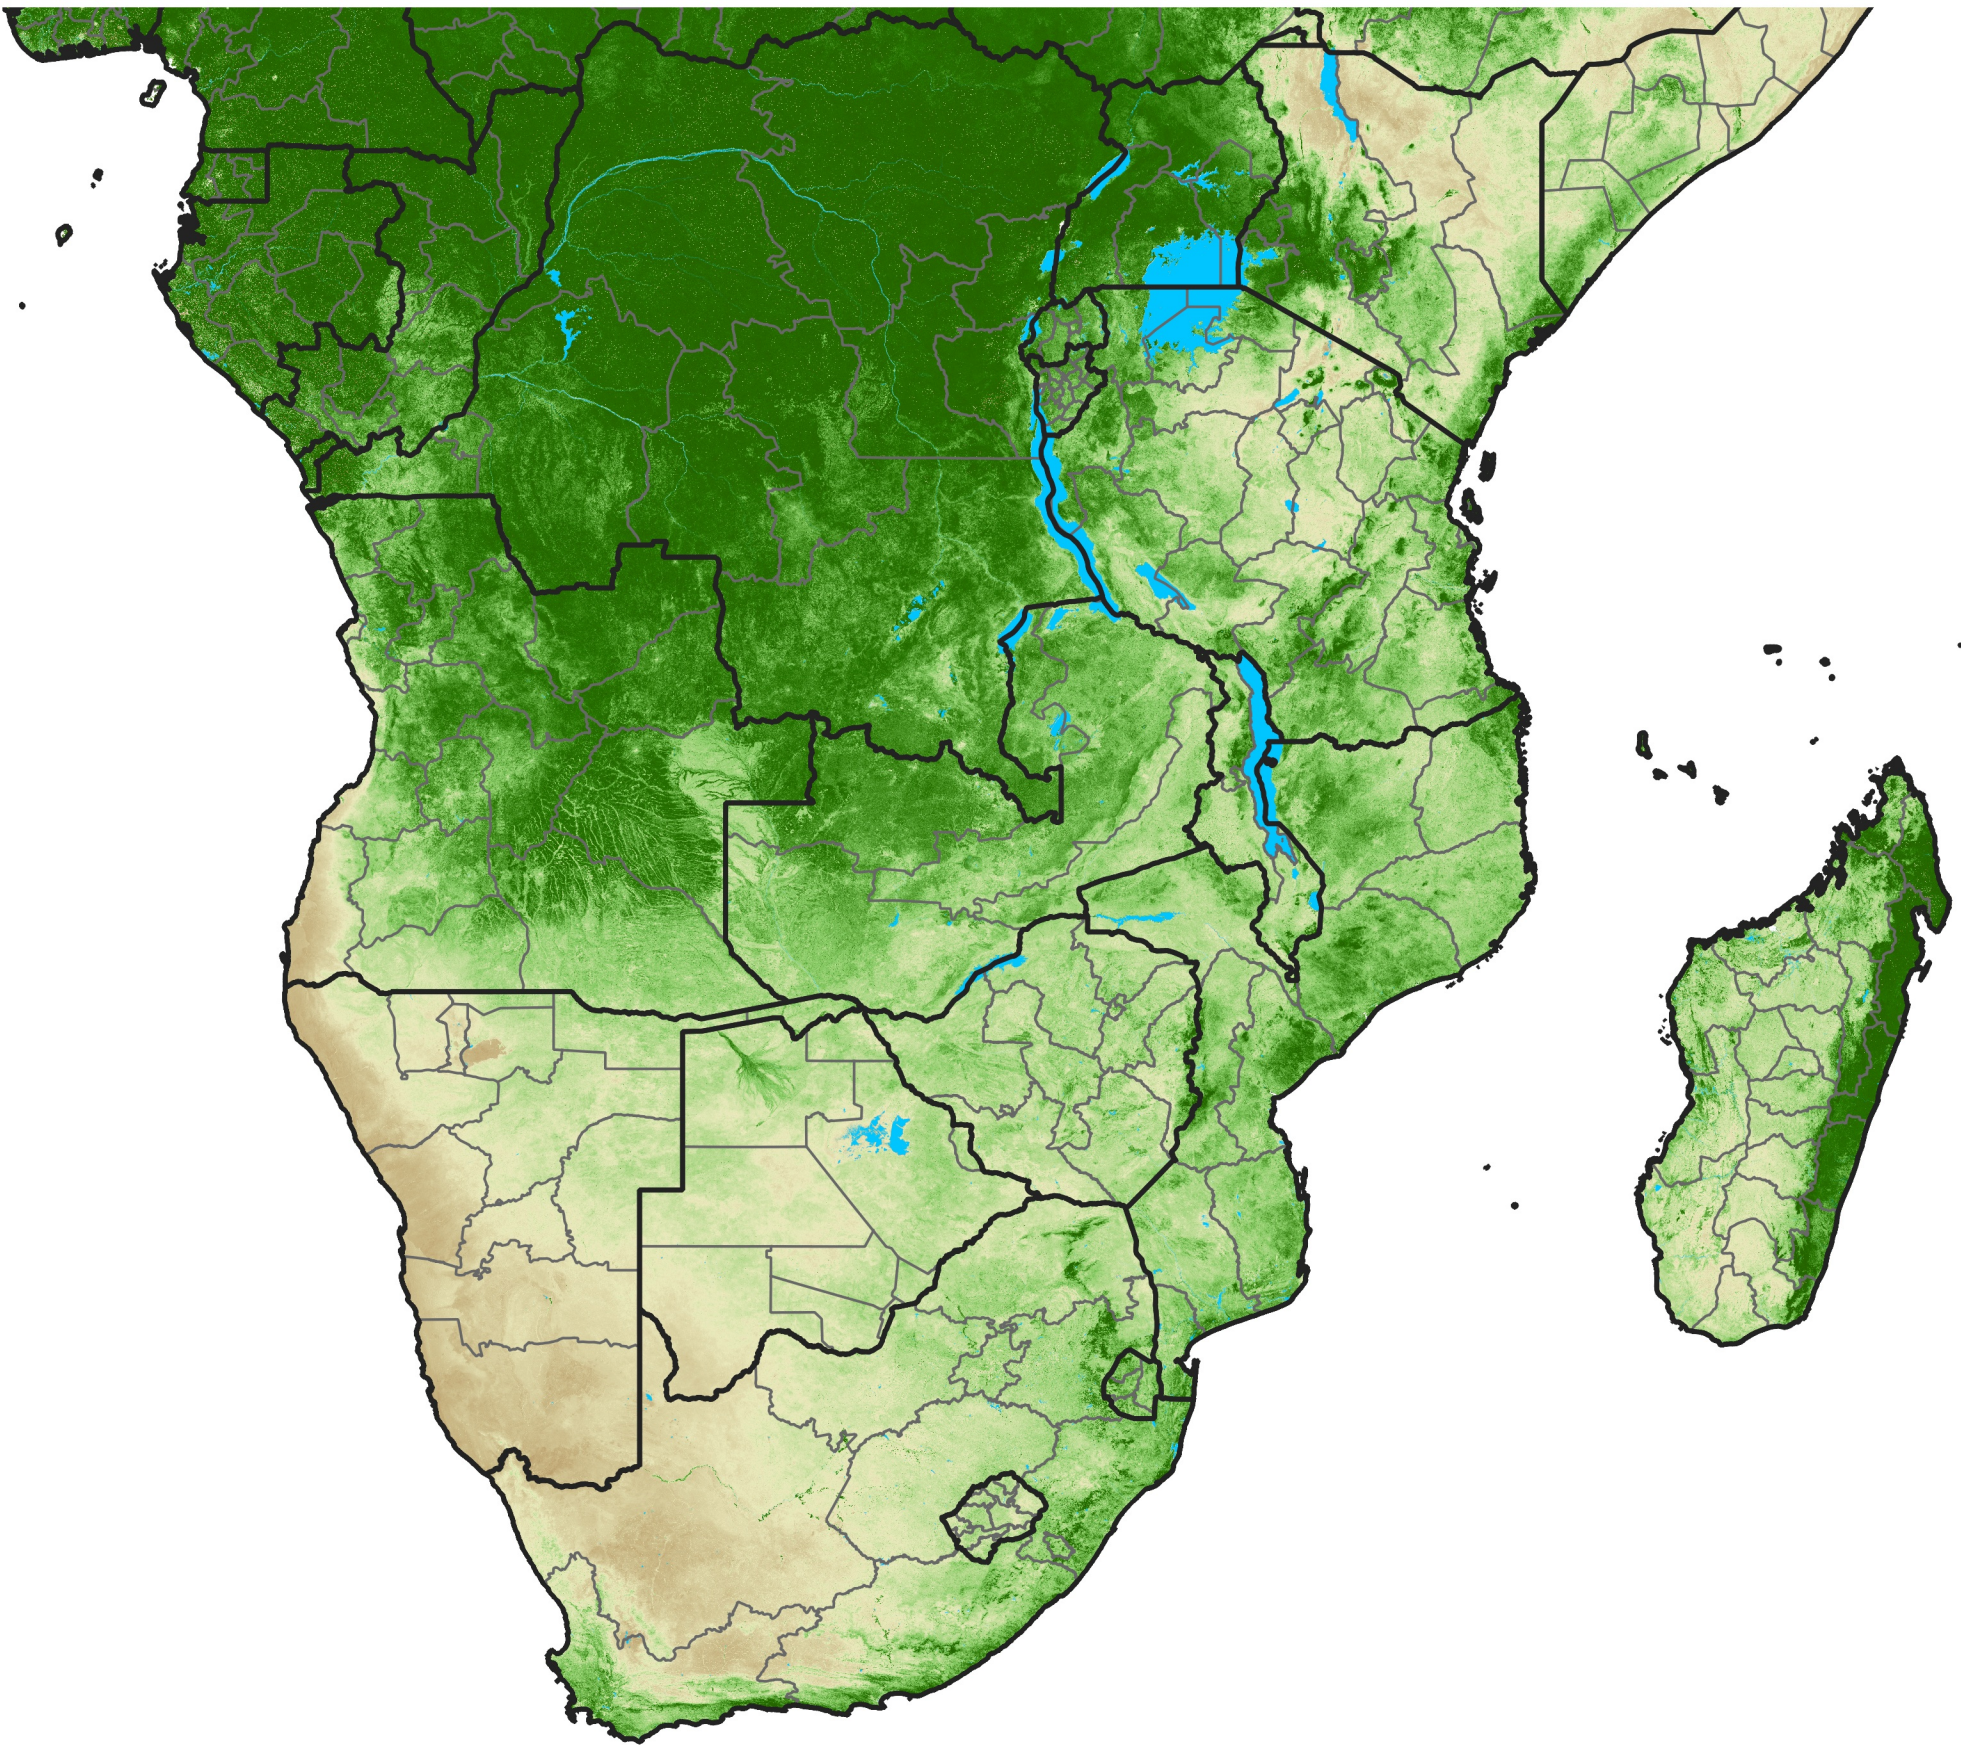

Southern Africa Temporally Smoothed NDVI

Period 28 / October 01 - 10, 2010

NDVI

0.1 0.2 0.3 0.4 0.5 0.6 0.7 0.8 0.9

Sparse

Moderate

Dense