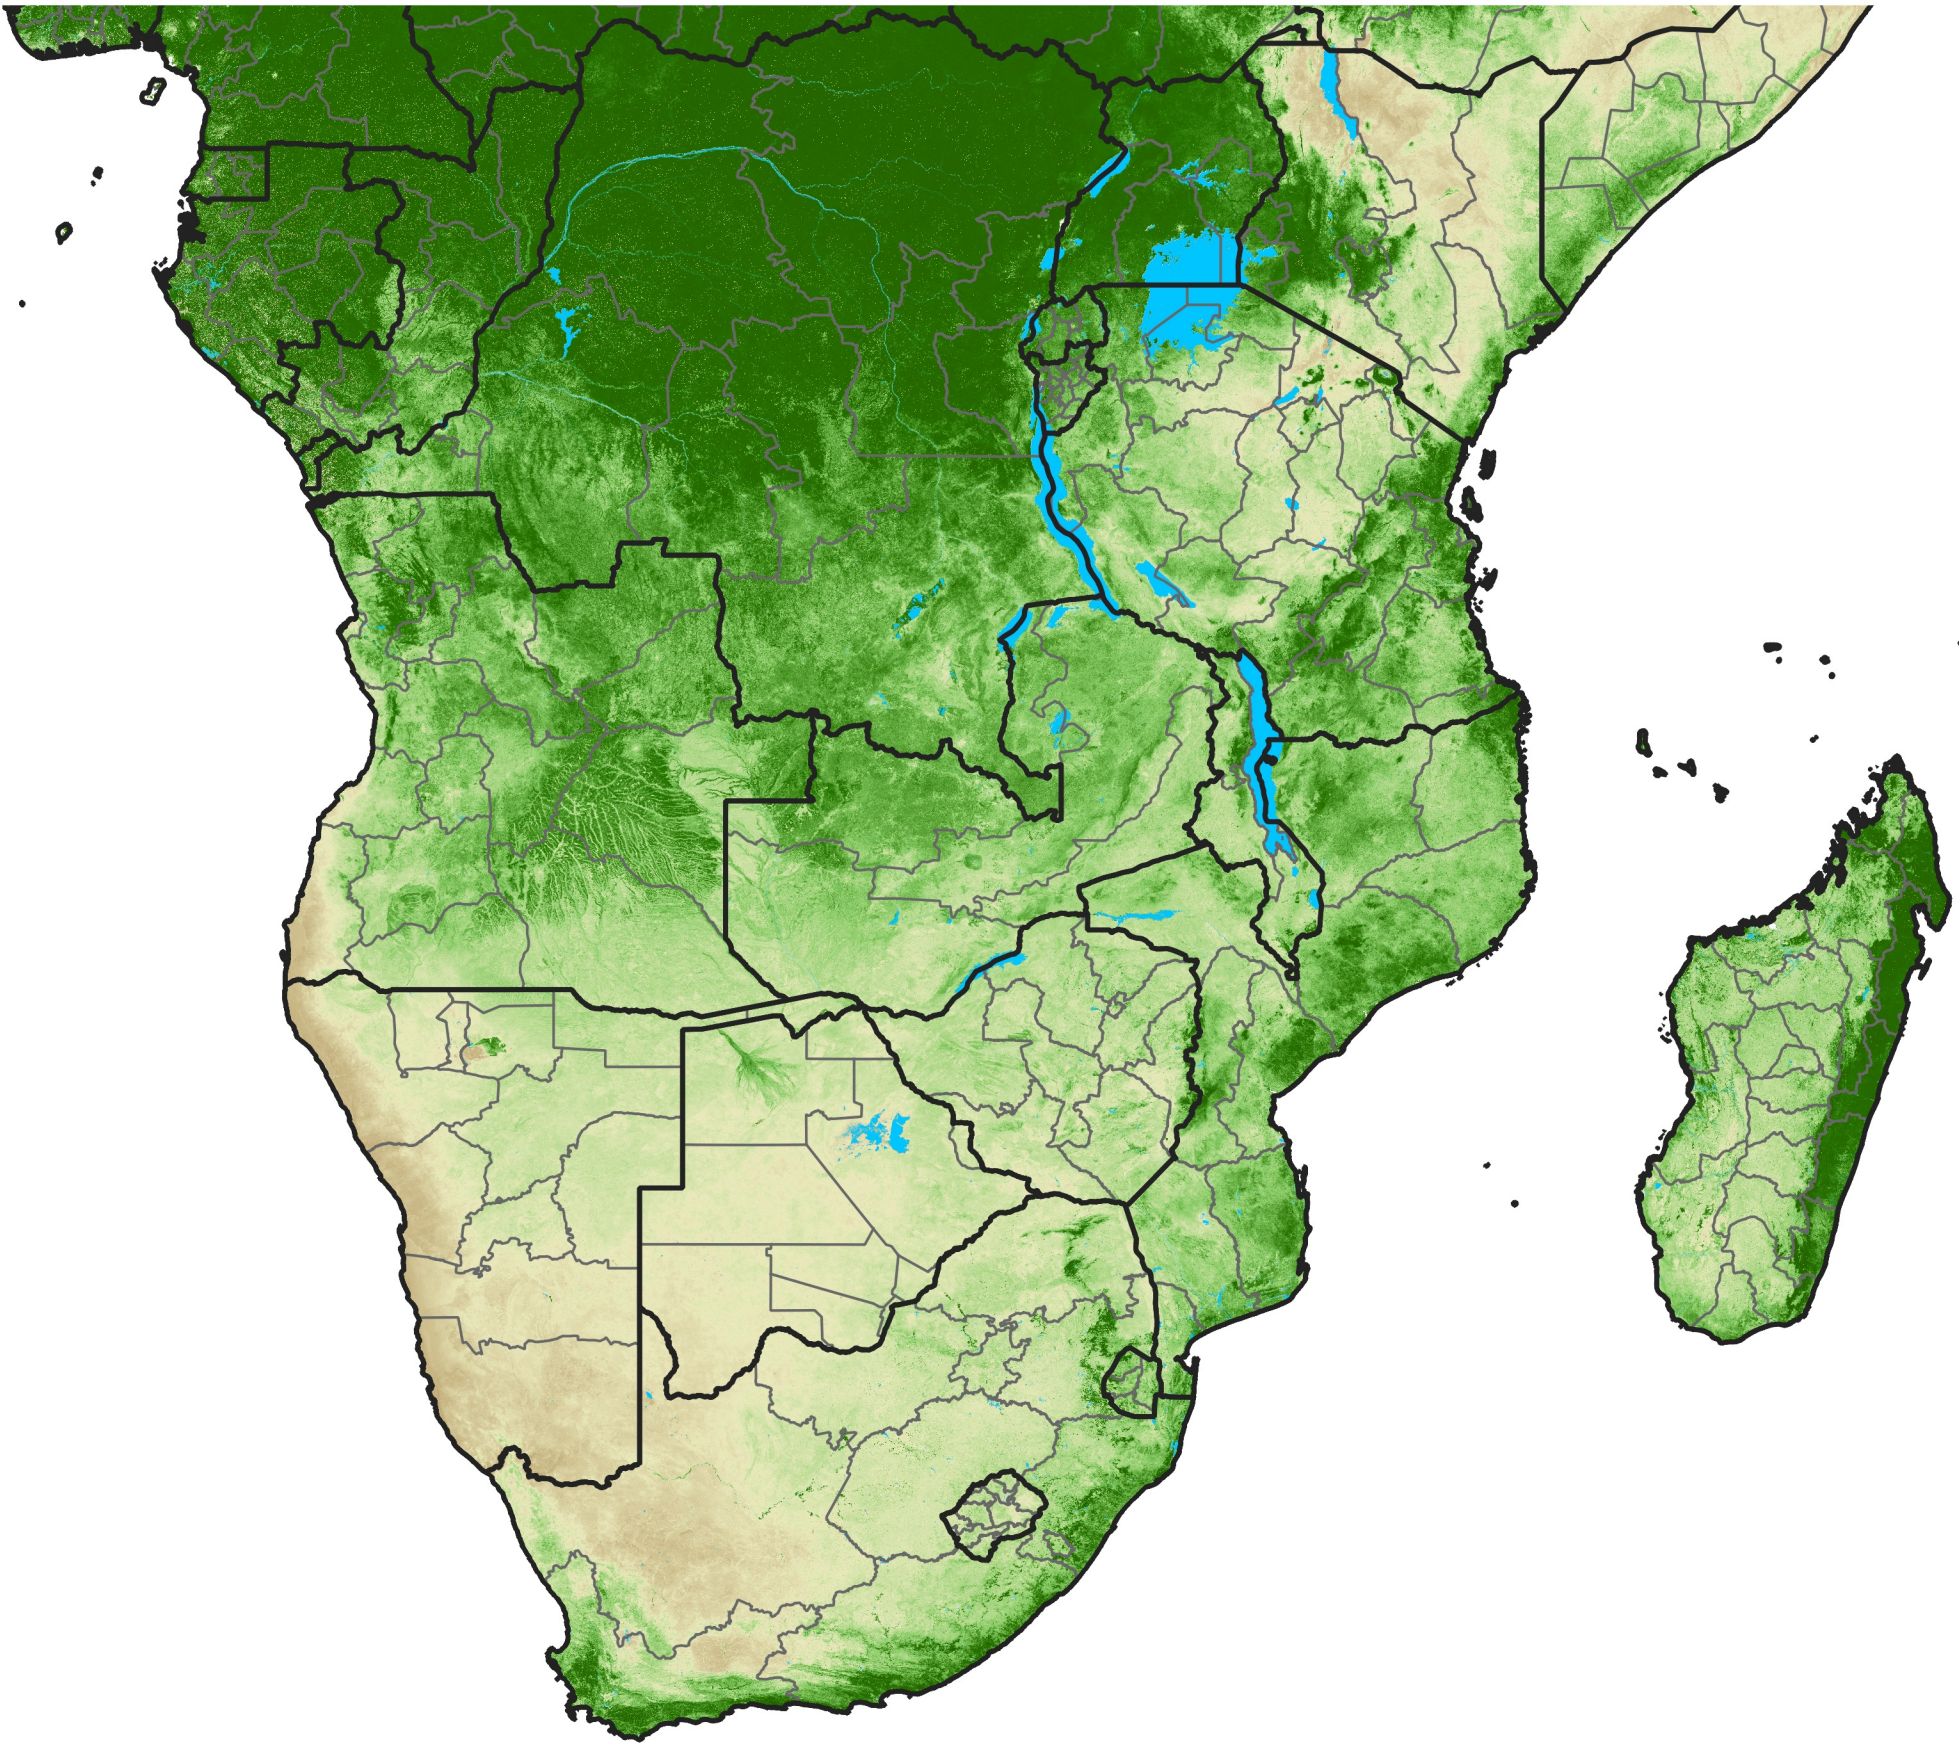

Southern Africa

Temporally Smoothed NDVI

Period 24 / August 21 - 31, 2011

NDVI

0.1 0.2 0.3 0.4 0.5 0.6 0.7 0.8 0.9

Sparse

Moderate

Dense