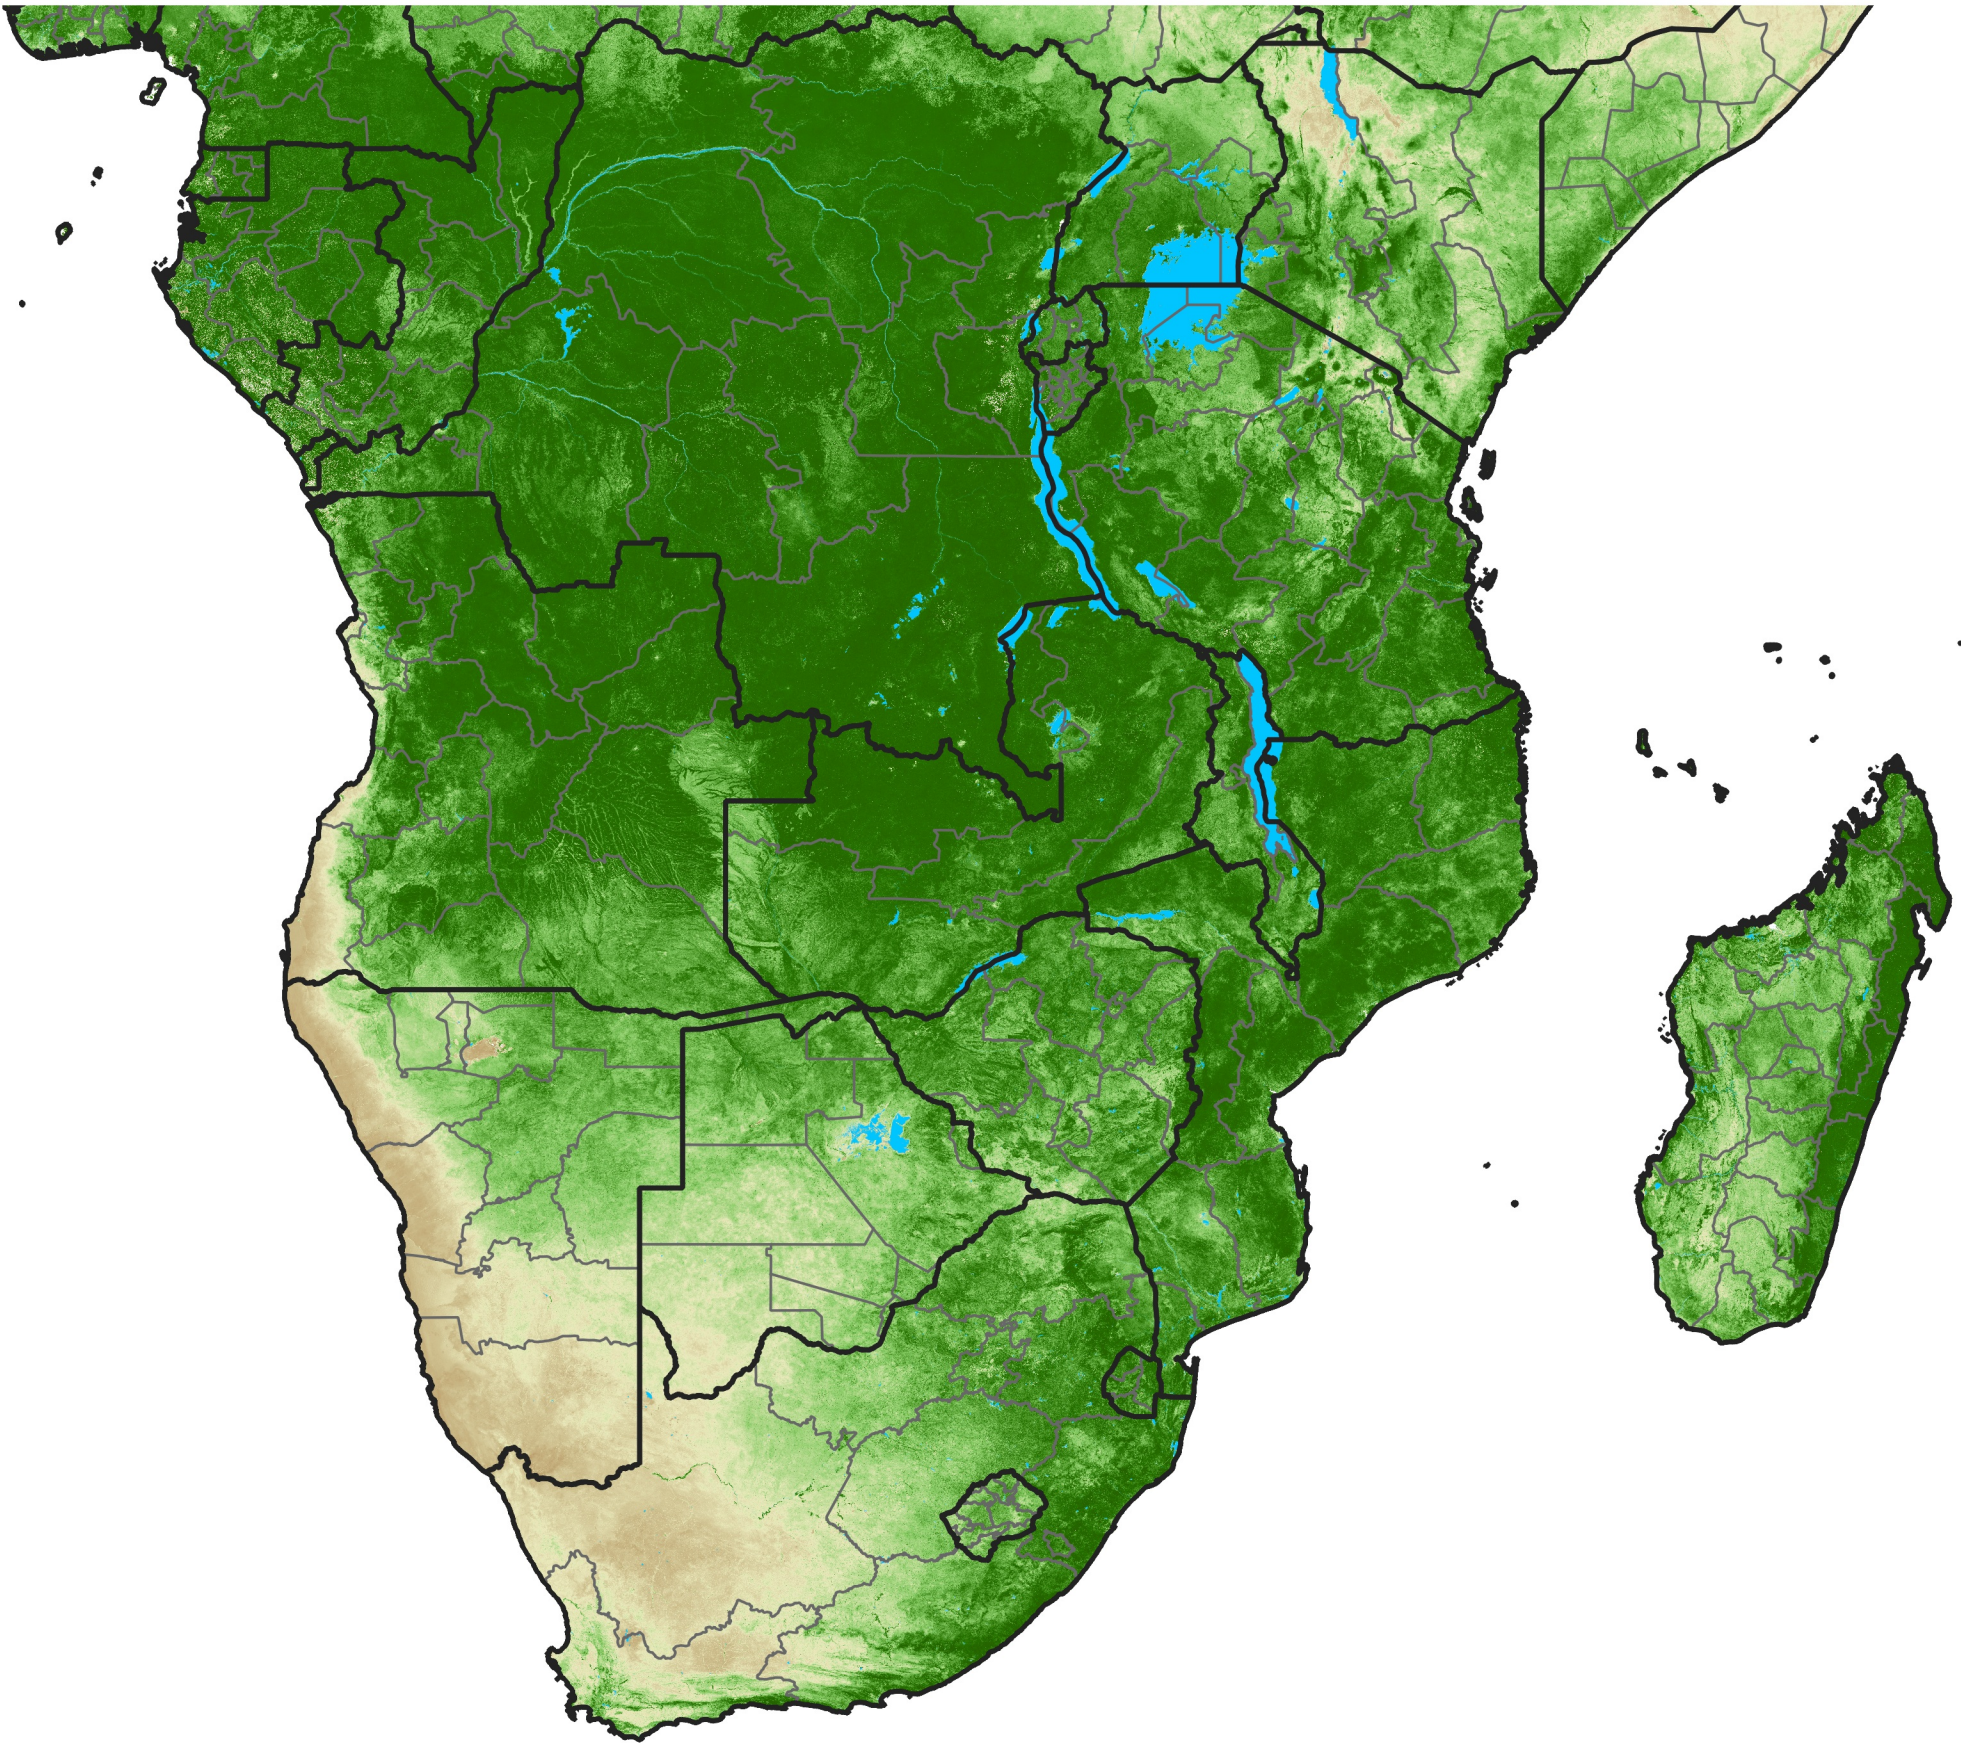

Southern Africa Temporally Smoothed NDVI

Period 01 / January 01 - 10, 2012

NDVI

0.1 0.2 0.3 0.4 0.5 0.6 0.7 0.8 0.9

Sparse

Moderate

Dense