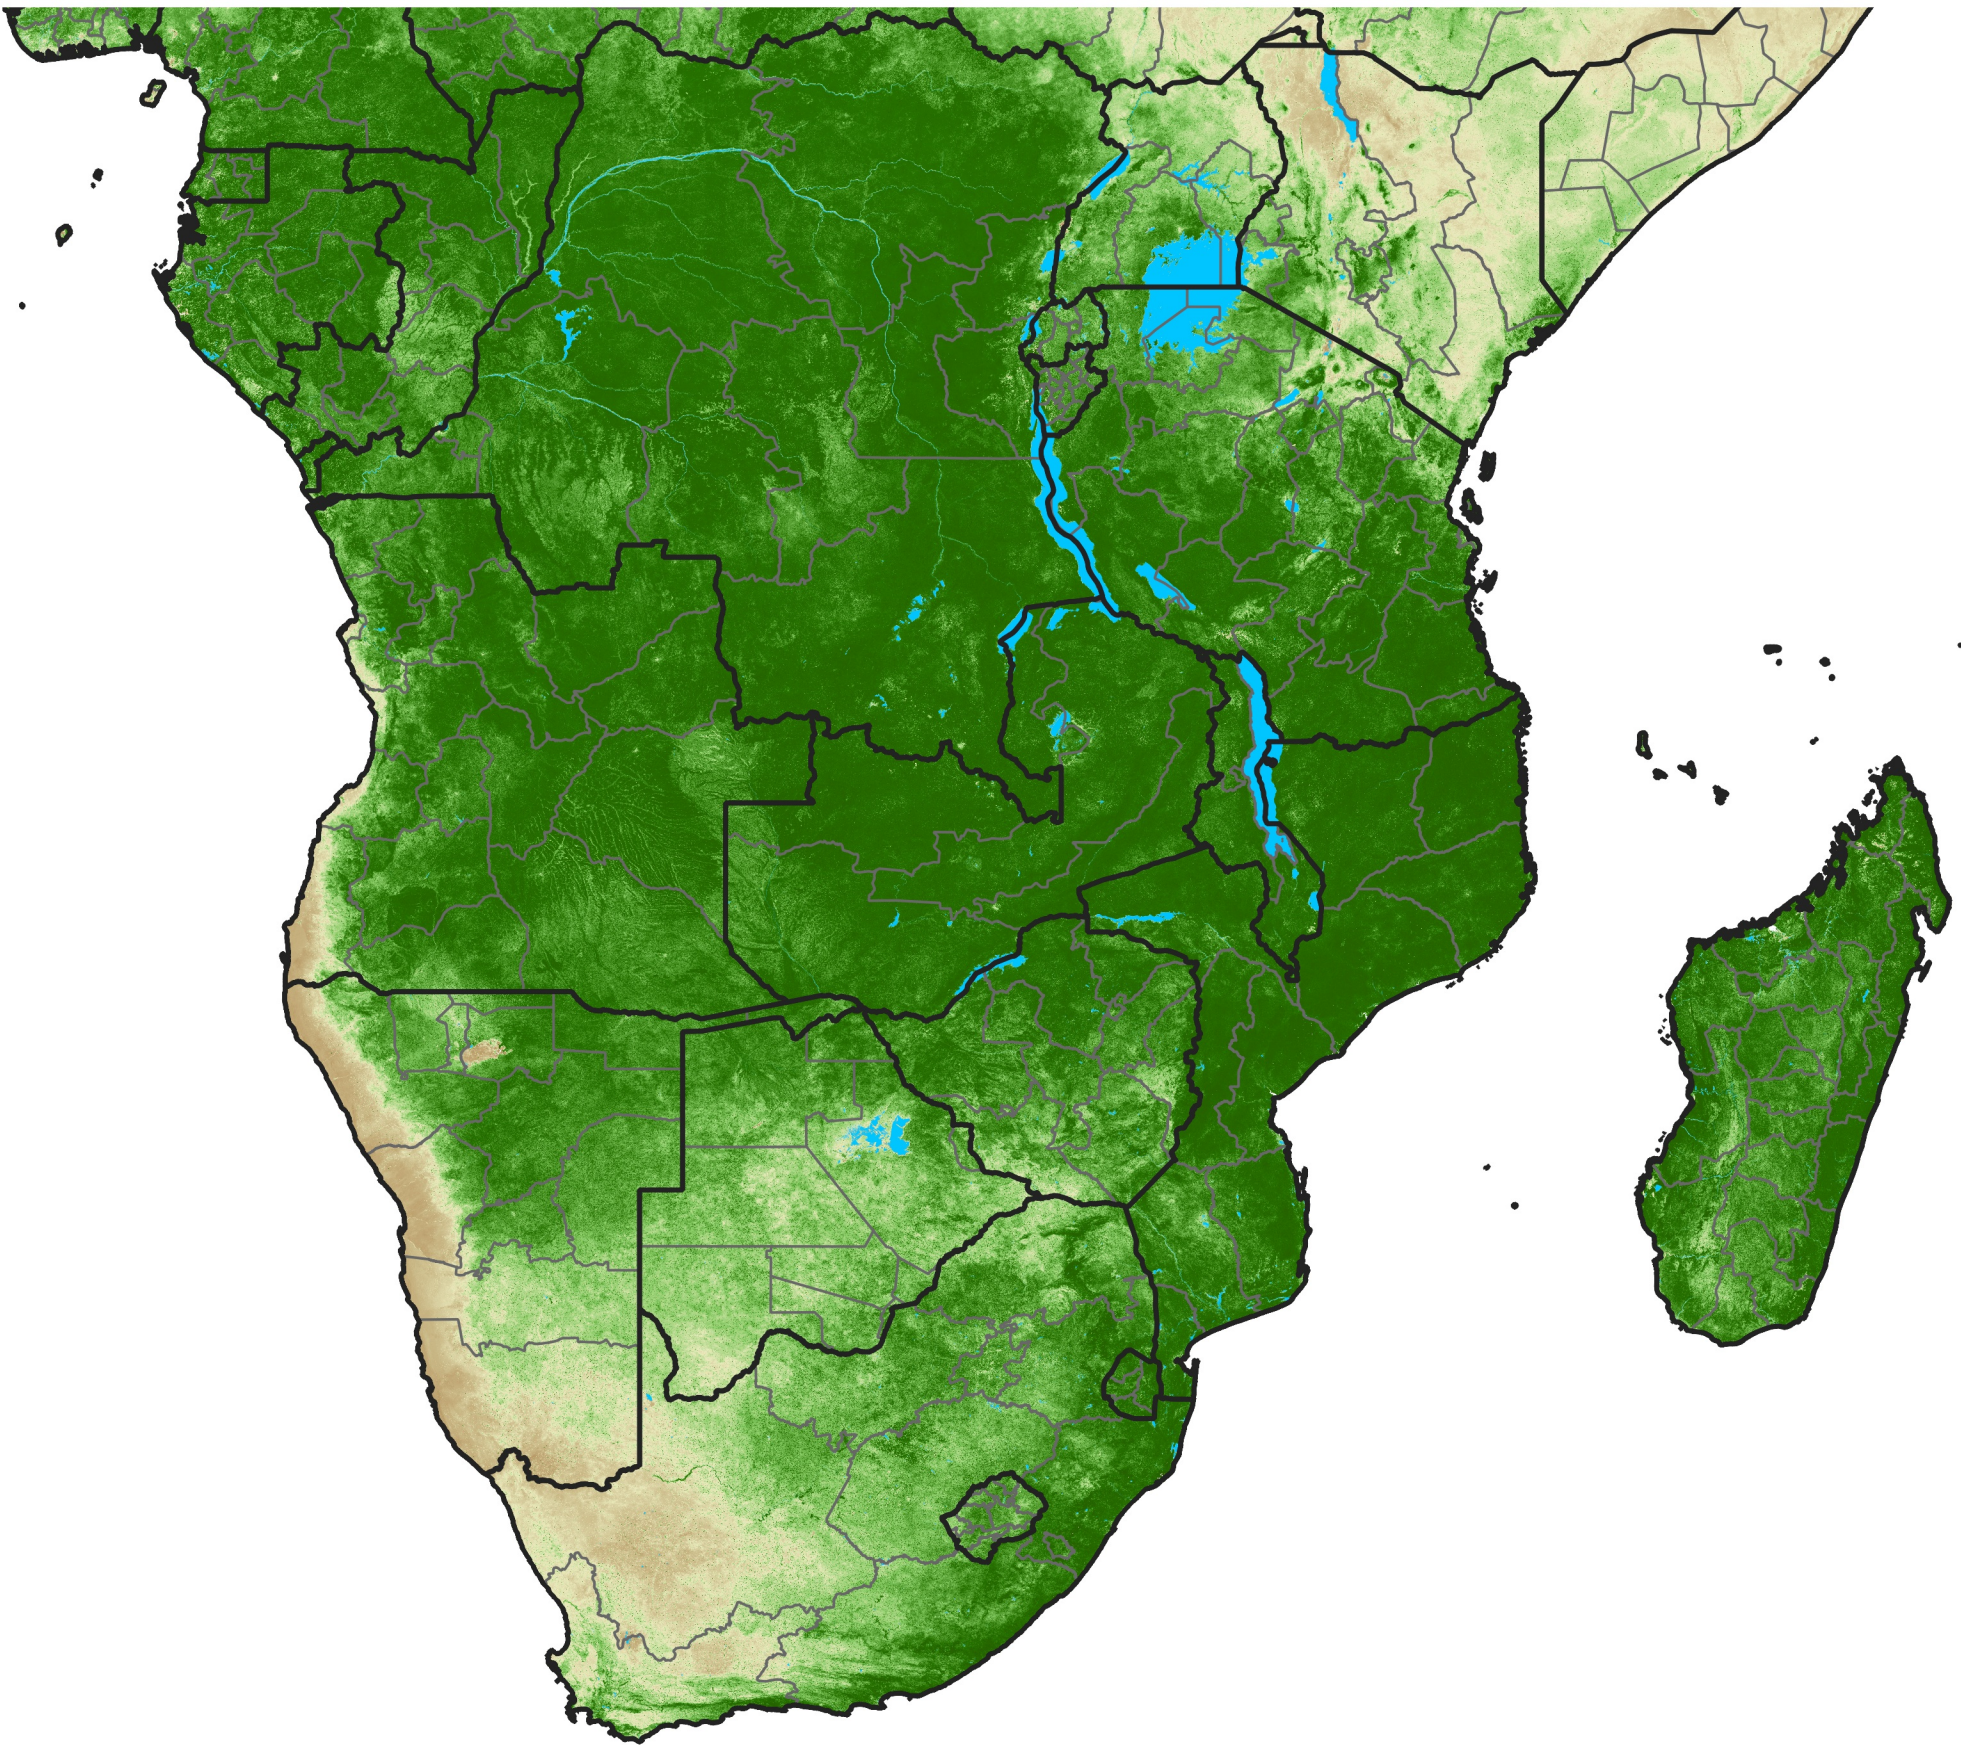

Southern Africa Temporally Smoothed NDVI

Period 09 / March 21 - 31, 2012

NDVI

0.1 0.2 0.3 0.4 0.5 0.6 0.7 0.8 0.9

Sparse

Moderate

Dense