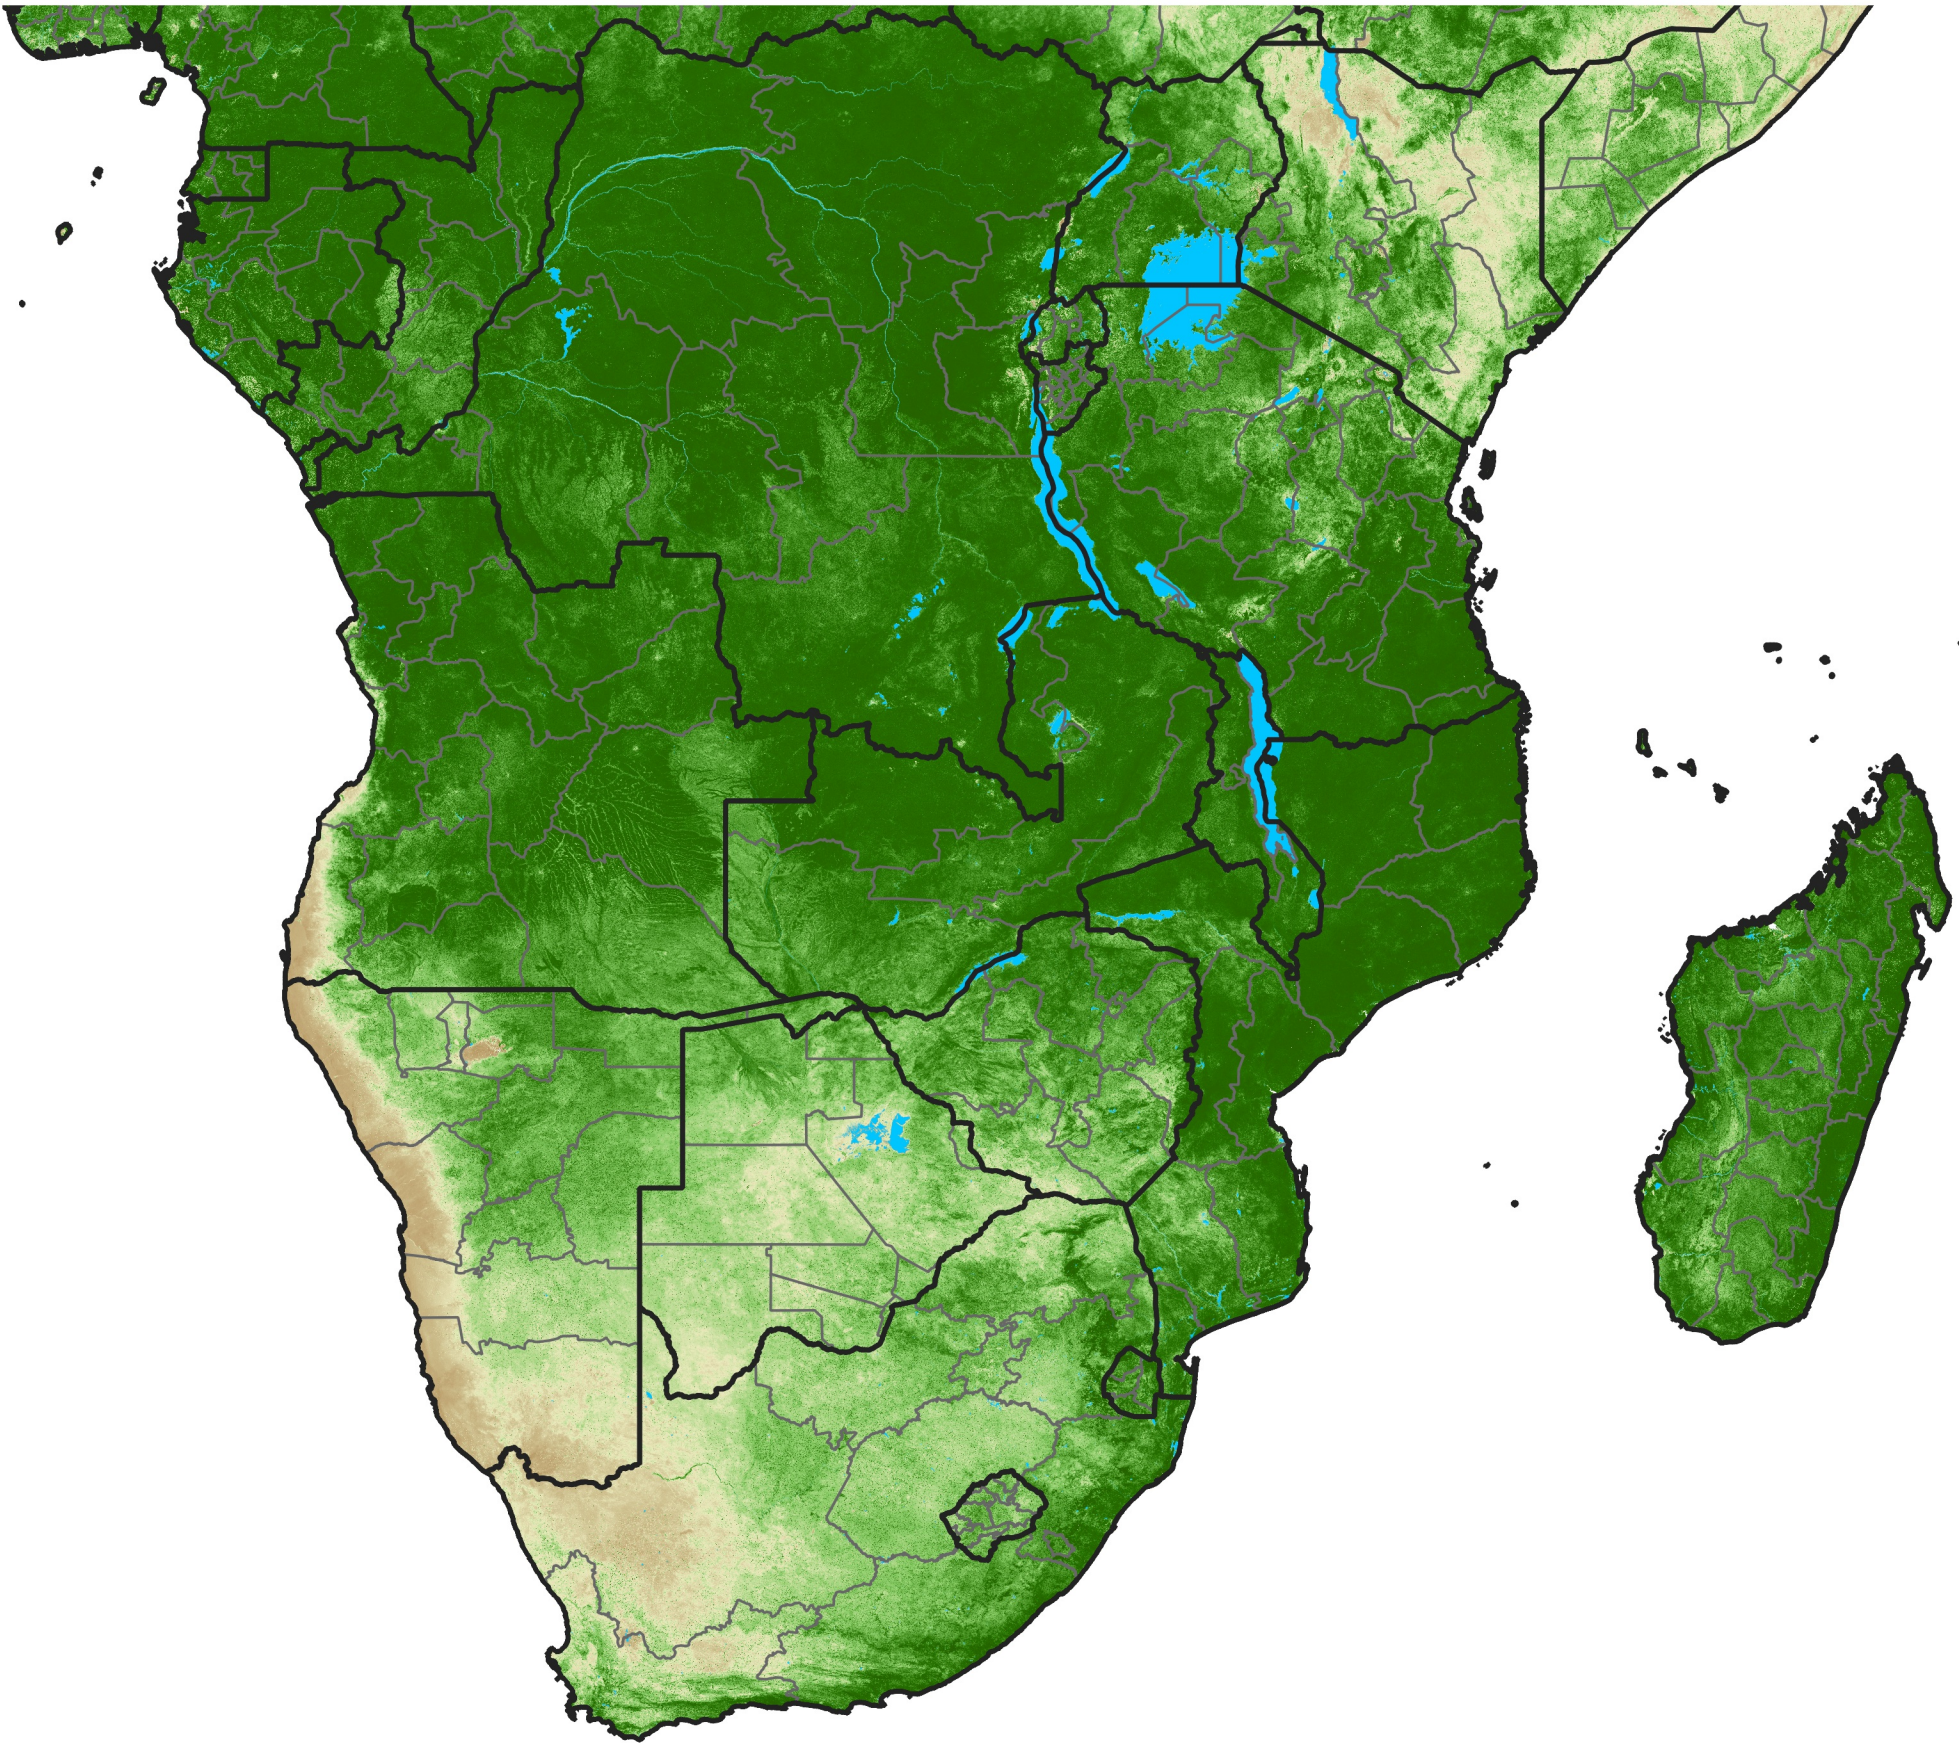

Southern Africa Temporally Smoothed NDVI

Period 12 / April 21 - 30, 2012

NDVI

0.1 0.2 0.3 0.4 0.5 0.6 0.7 0.8 0.9

Sparse

Moderate

Dense