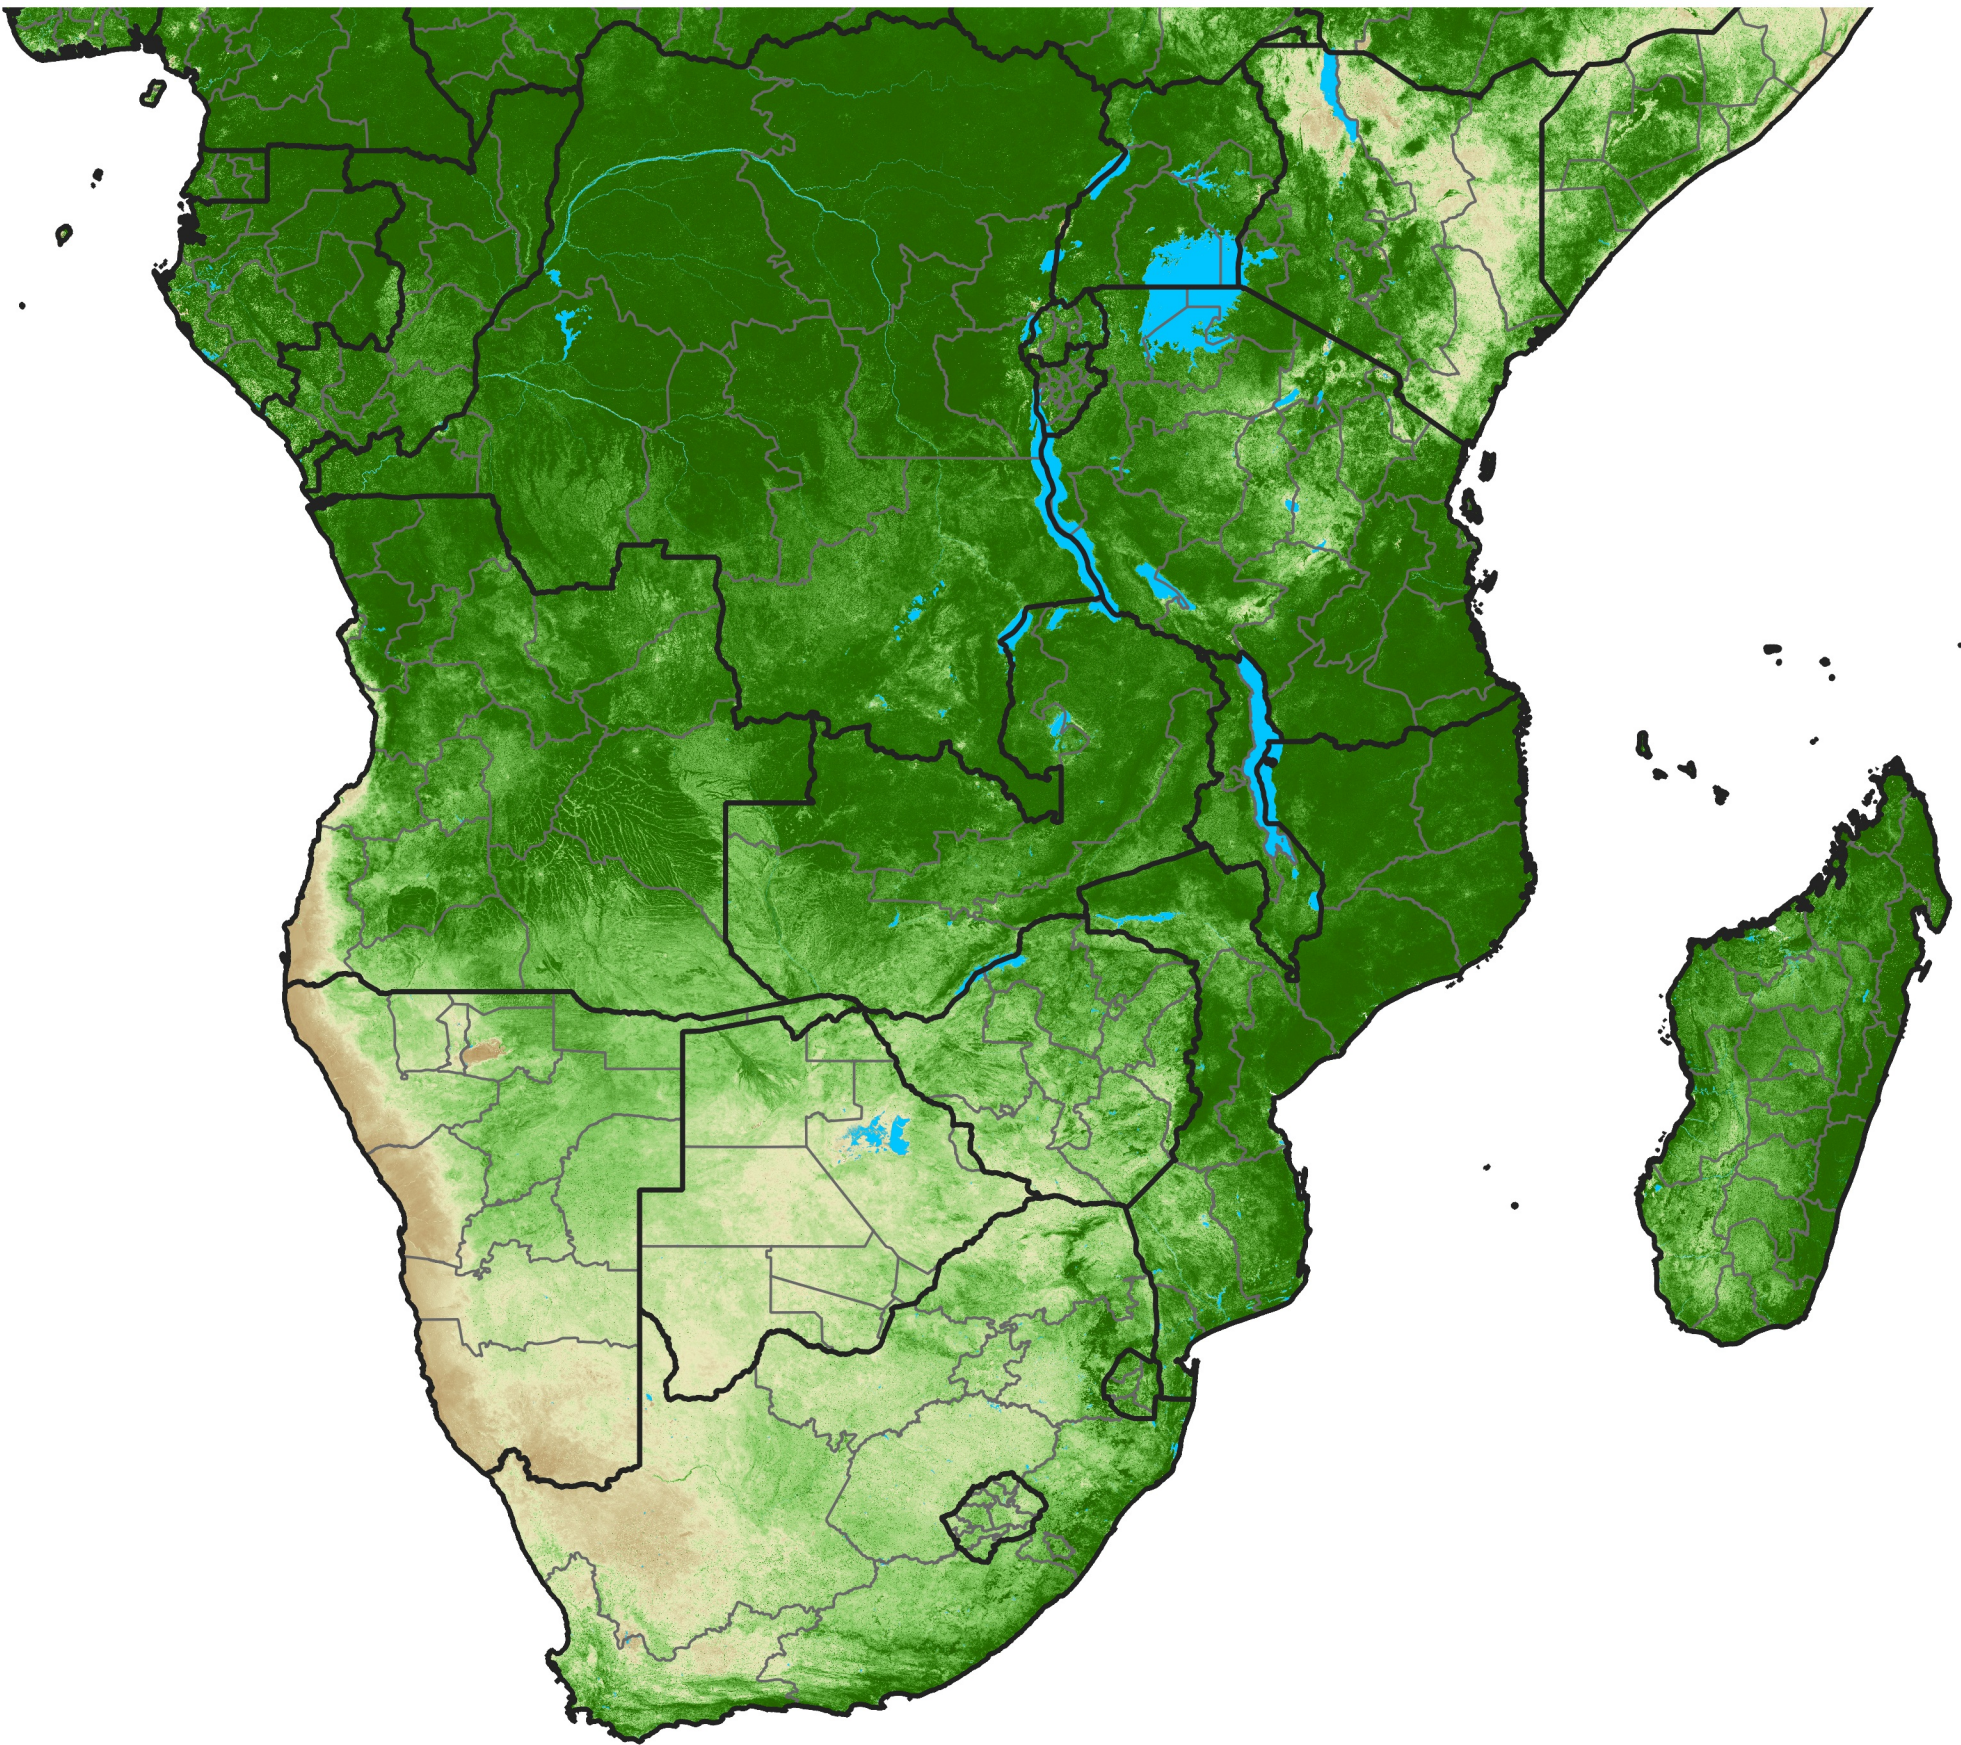

# Southern Africa Temporally Smoothed NDVI

Period 14 / May 11 - 20, 2012

NDVI

0.1 0.2 0.3 0.4 0.5 0.6 0.7 0.8 0.9

Sparse

Moderate

Dense