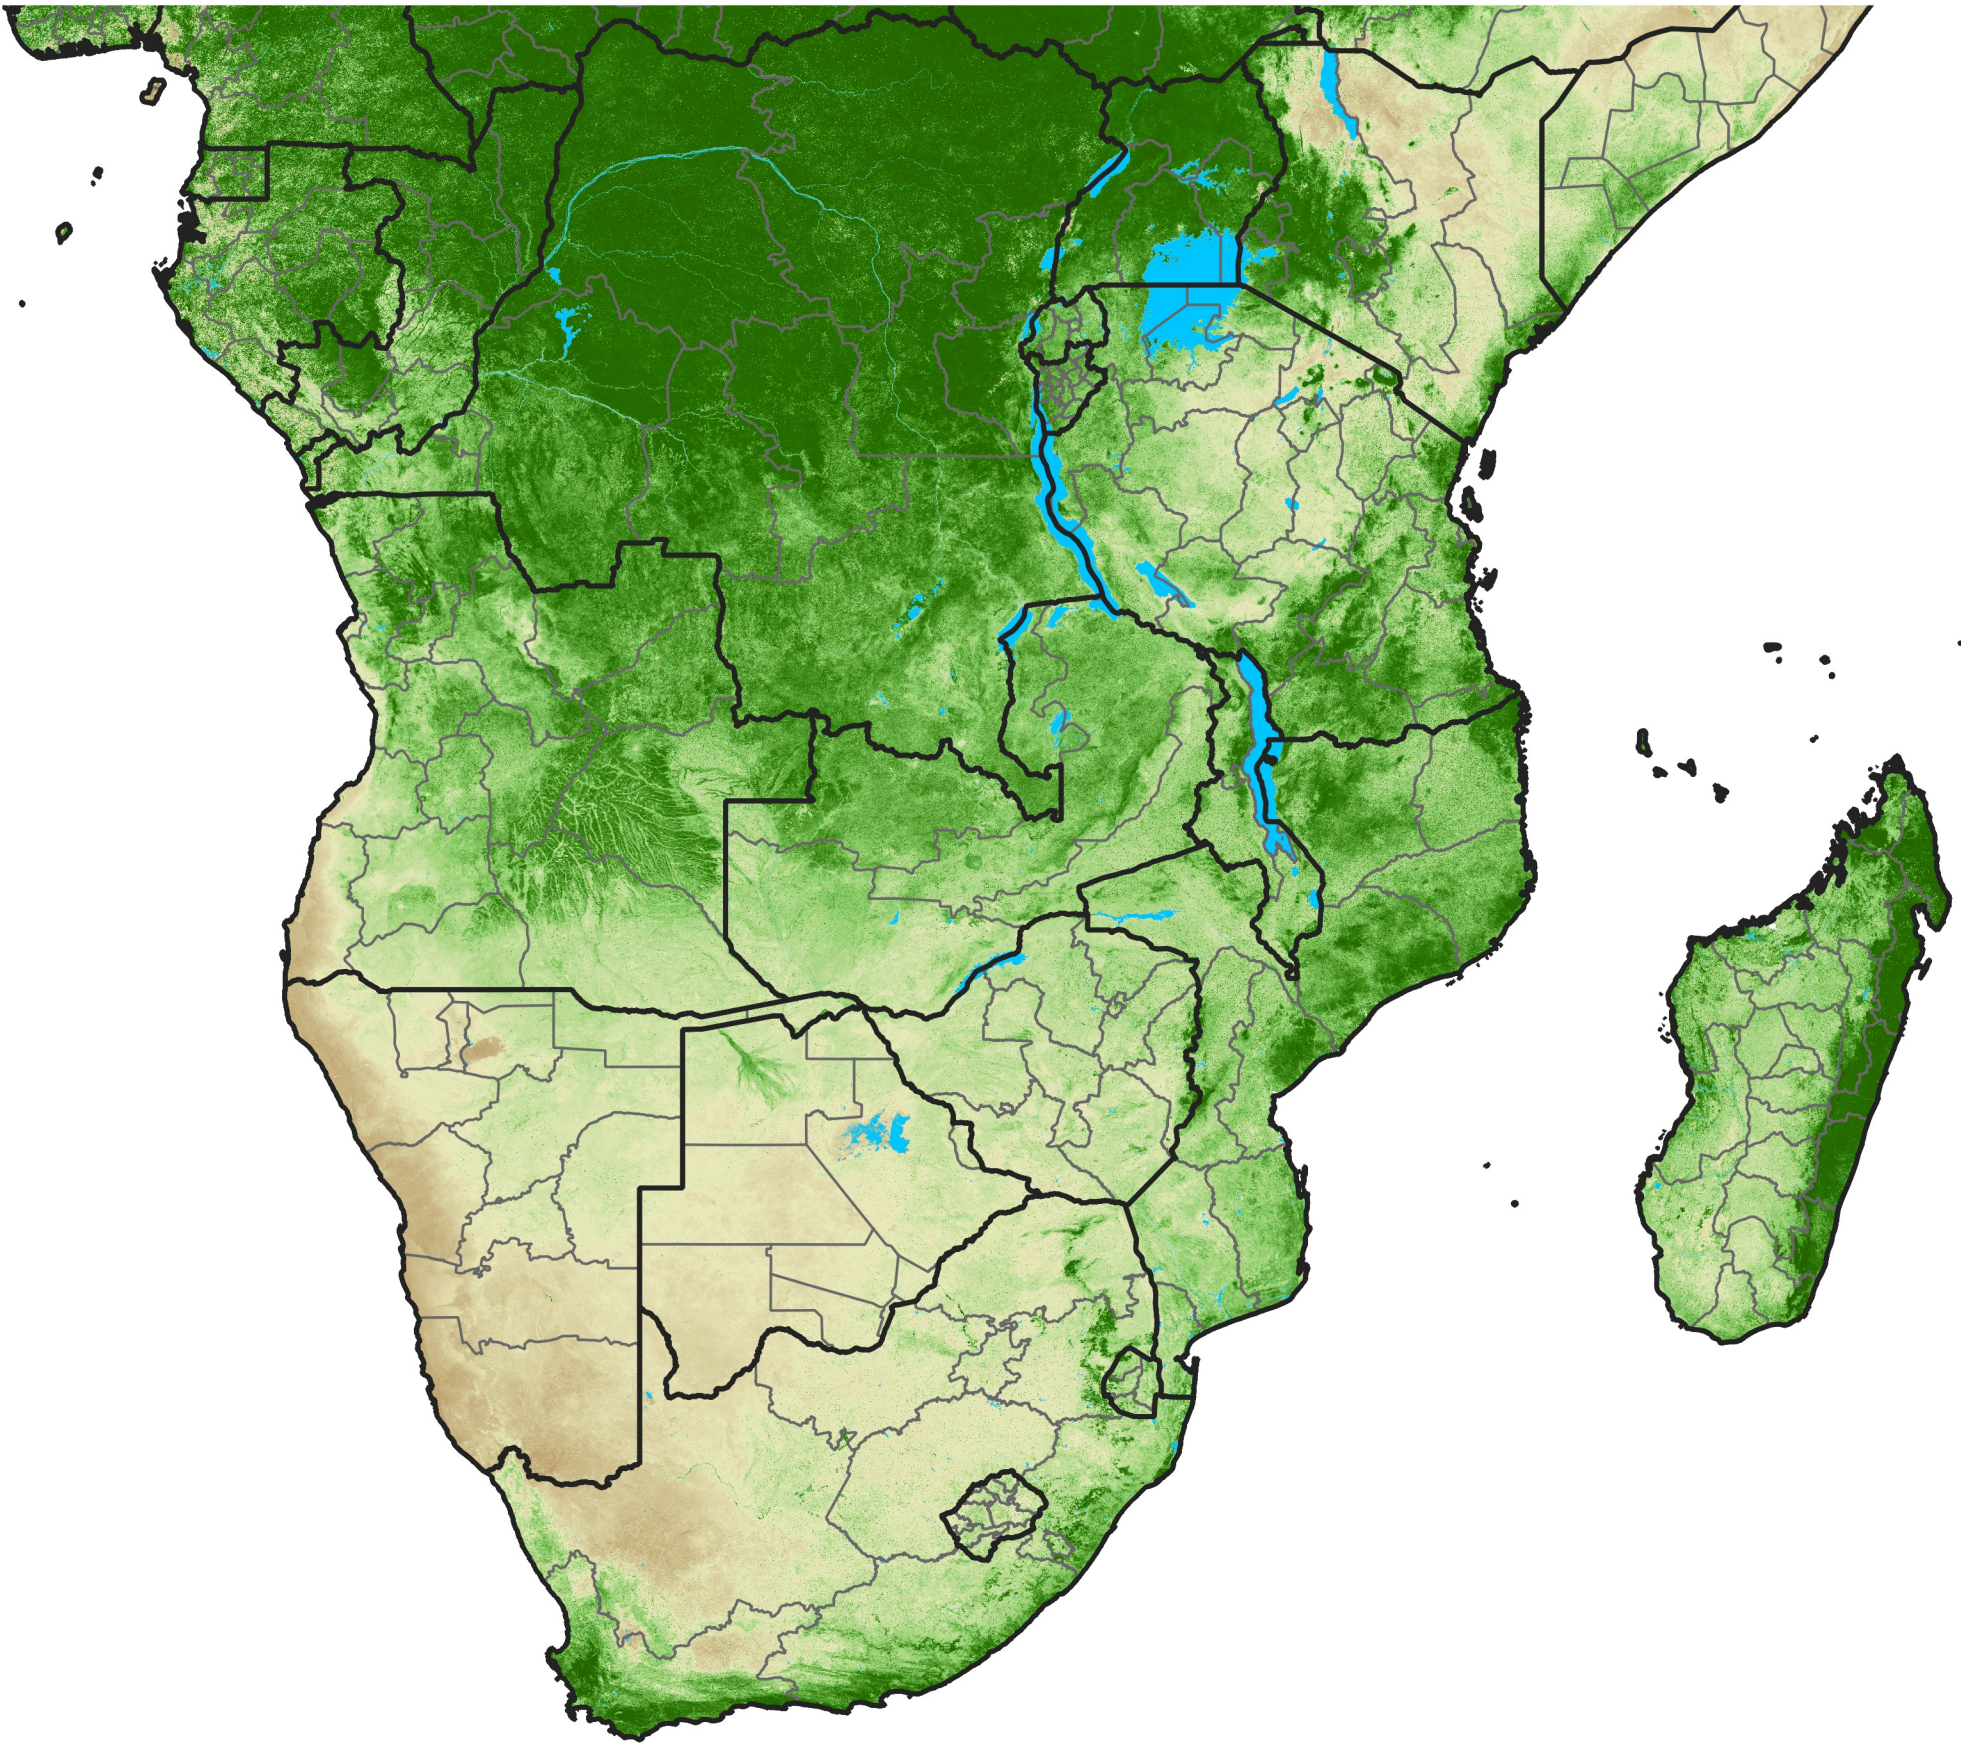

# Southern Africa Temporally Smoothed NDVI

Period 24 / August 21 - 31, 2012

NDVI

0.1 0.2 0.3 0.4 0.5 0.6 0.7 0.8 0.9

Sparse

Moderate

Dense