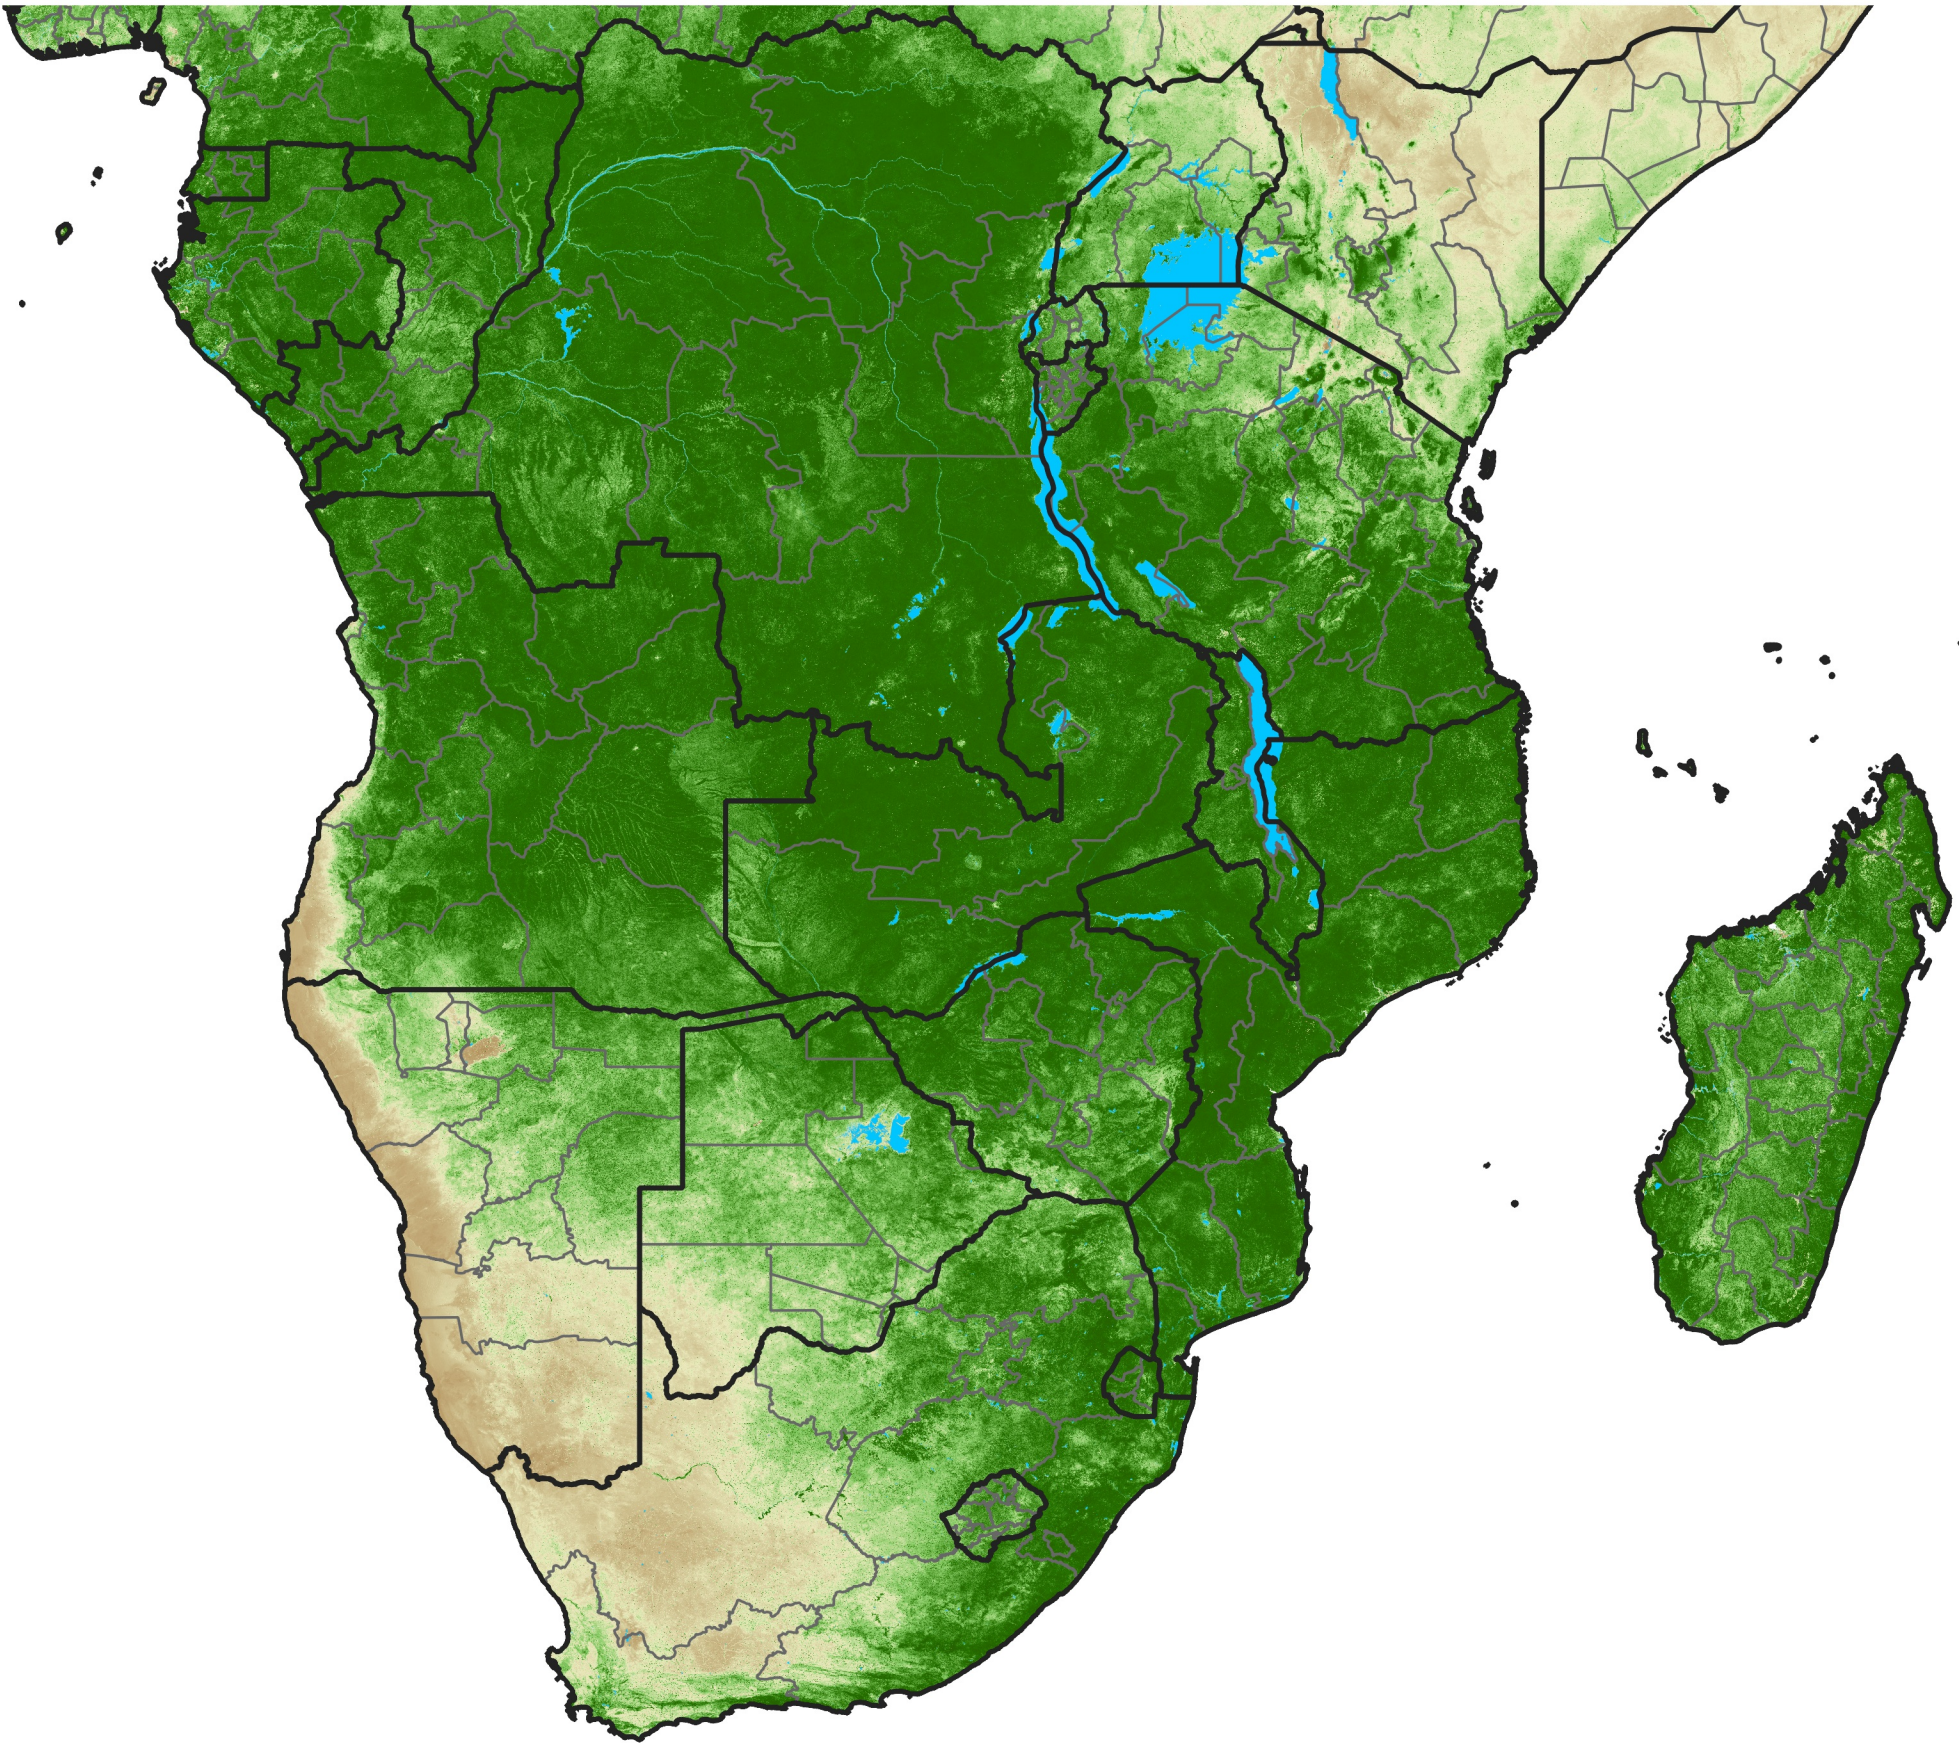

Southern Africa

Temporally Smoothed NDVI

Period 06 / February 21 - 28, 2015

NDVI

0.1 0.2 0.3 0.4 0.5 0.6 0.7 0.8 0.9

Sparse

Moderate

Dense