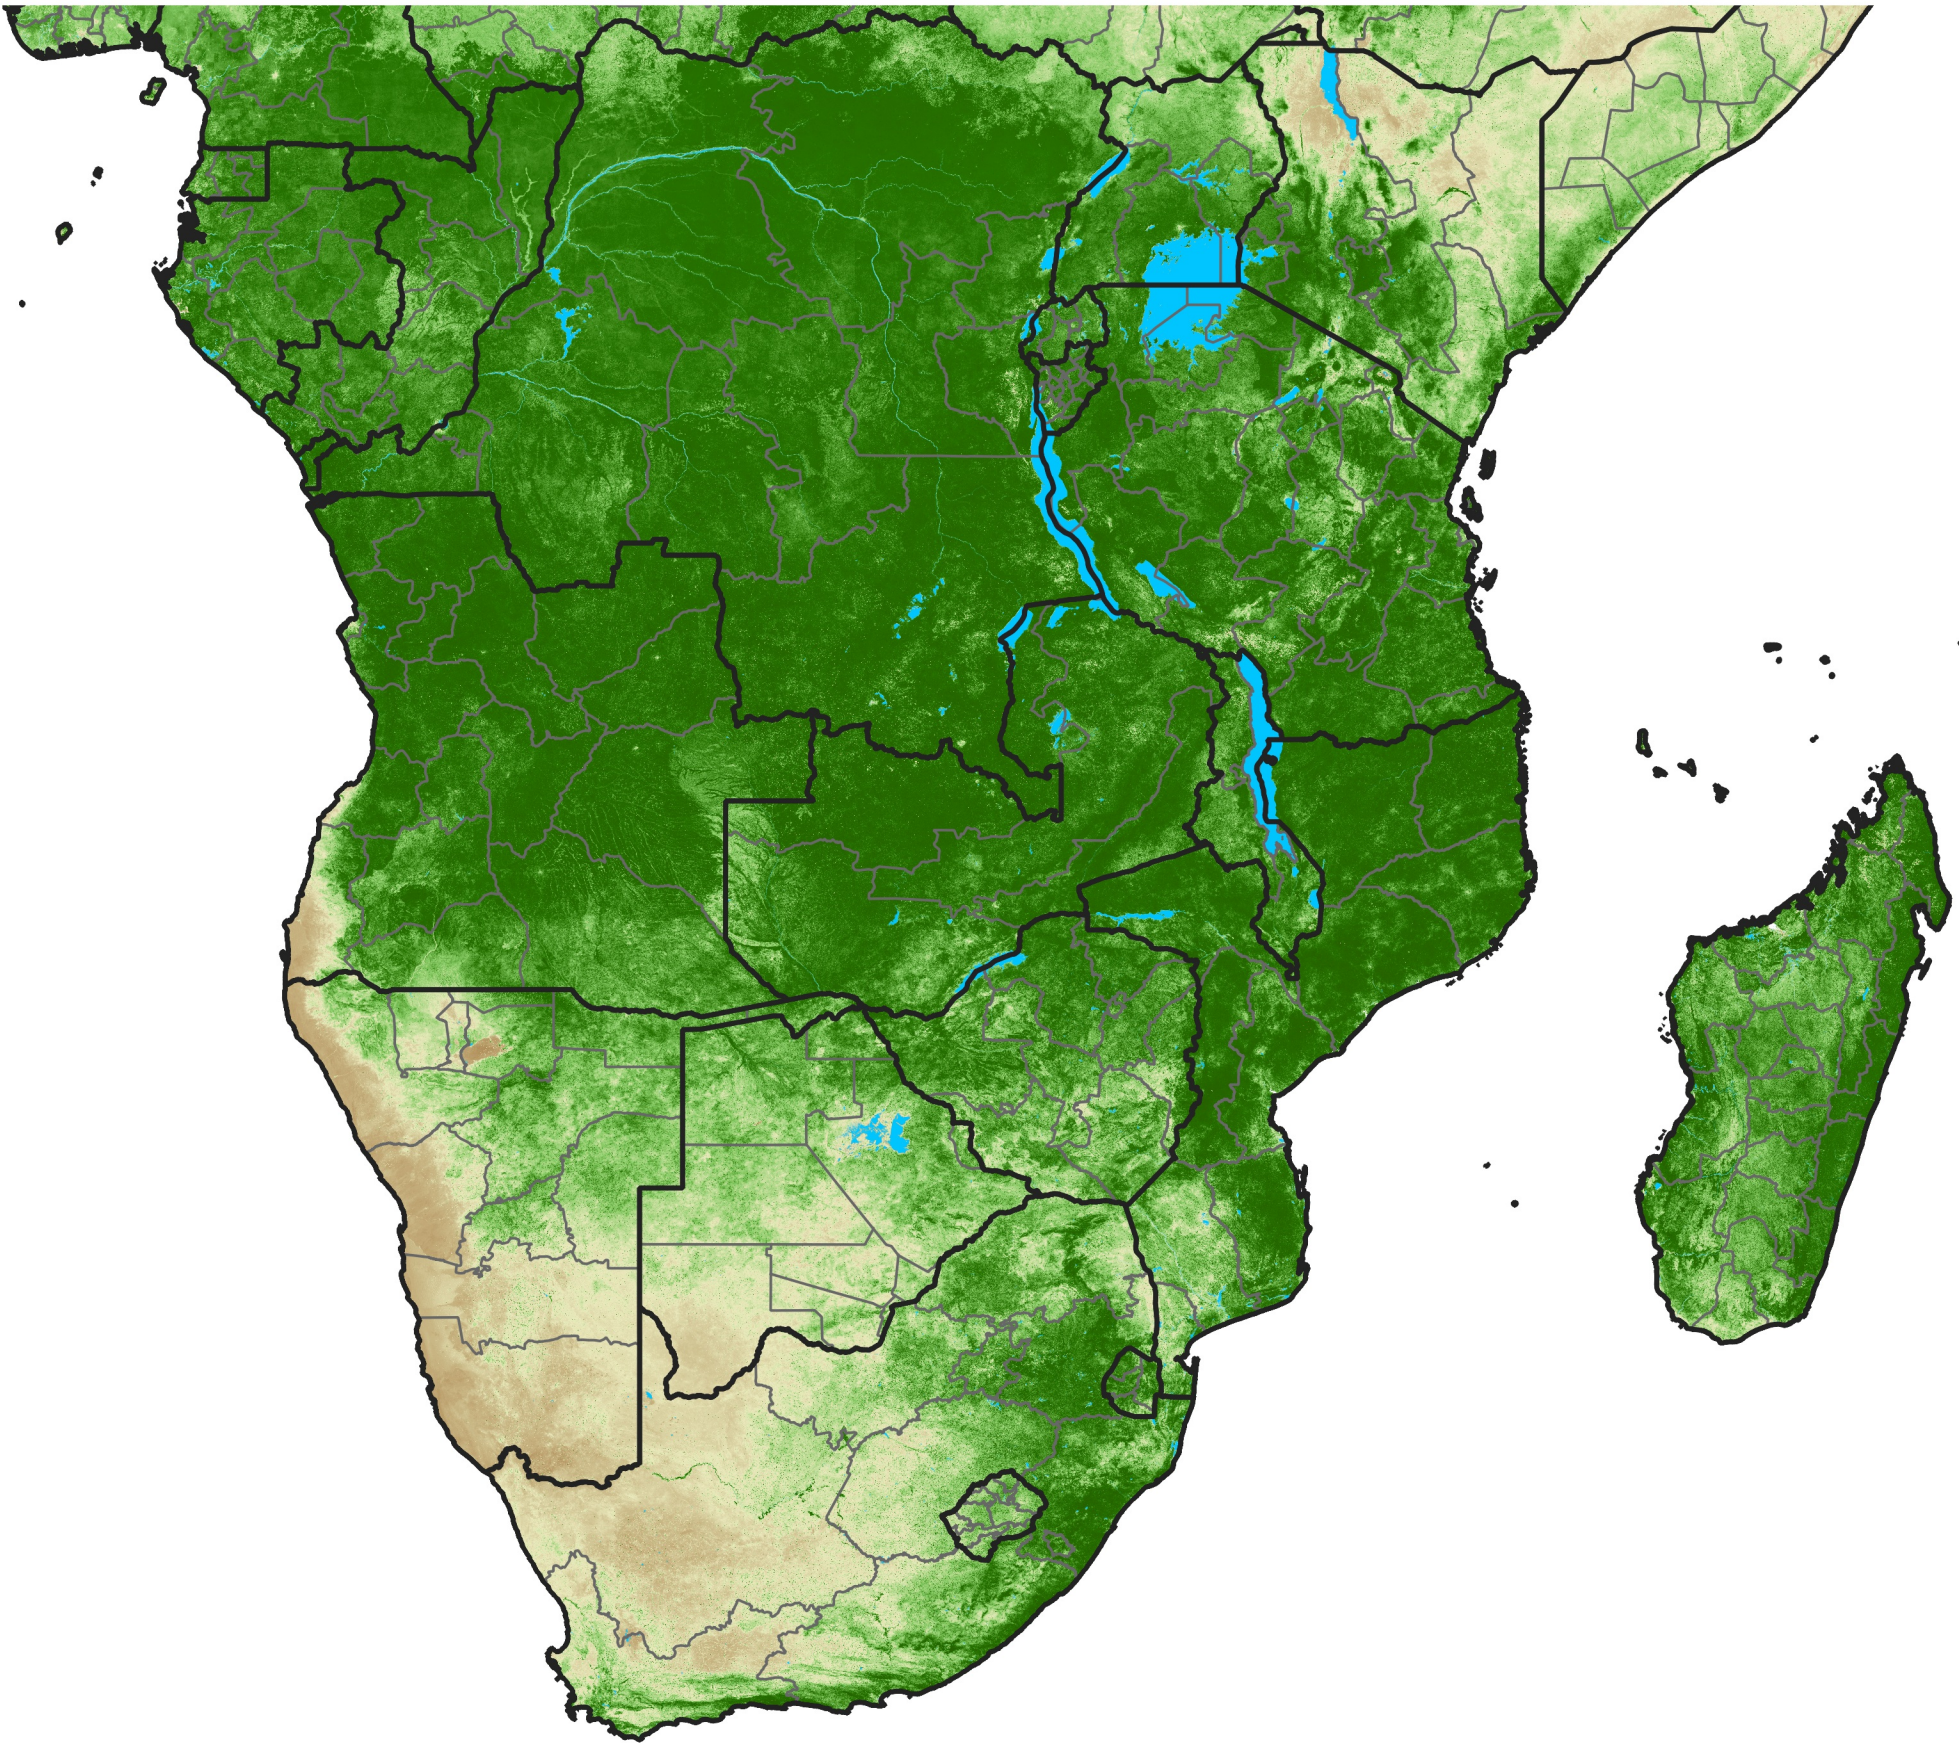

Southern Africa

Temporally Smoothed NDVI

Period 03 / January 21 - 31, 2016

NDVI

0.1 0.2 0.3 0.4 0.5 0.6 0.7 0.8 0.9

Sparse

Moderate

Dense