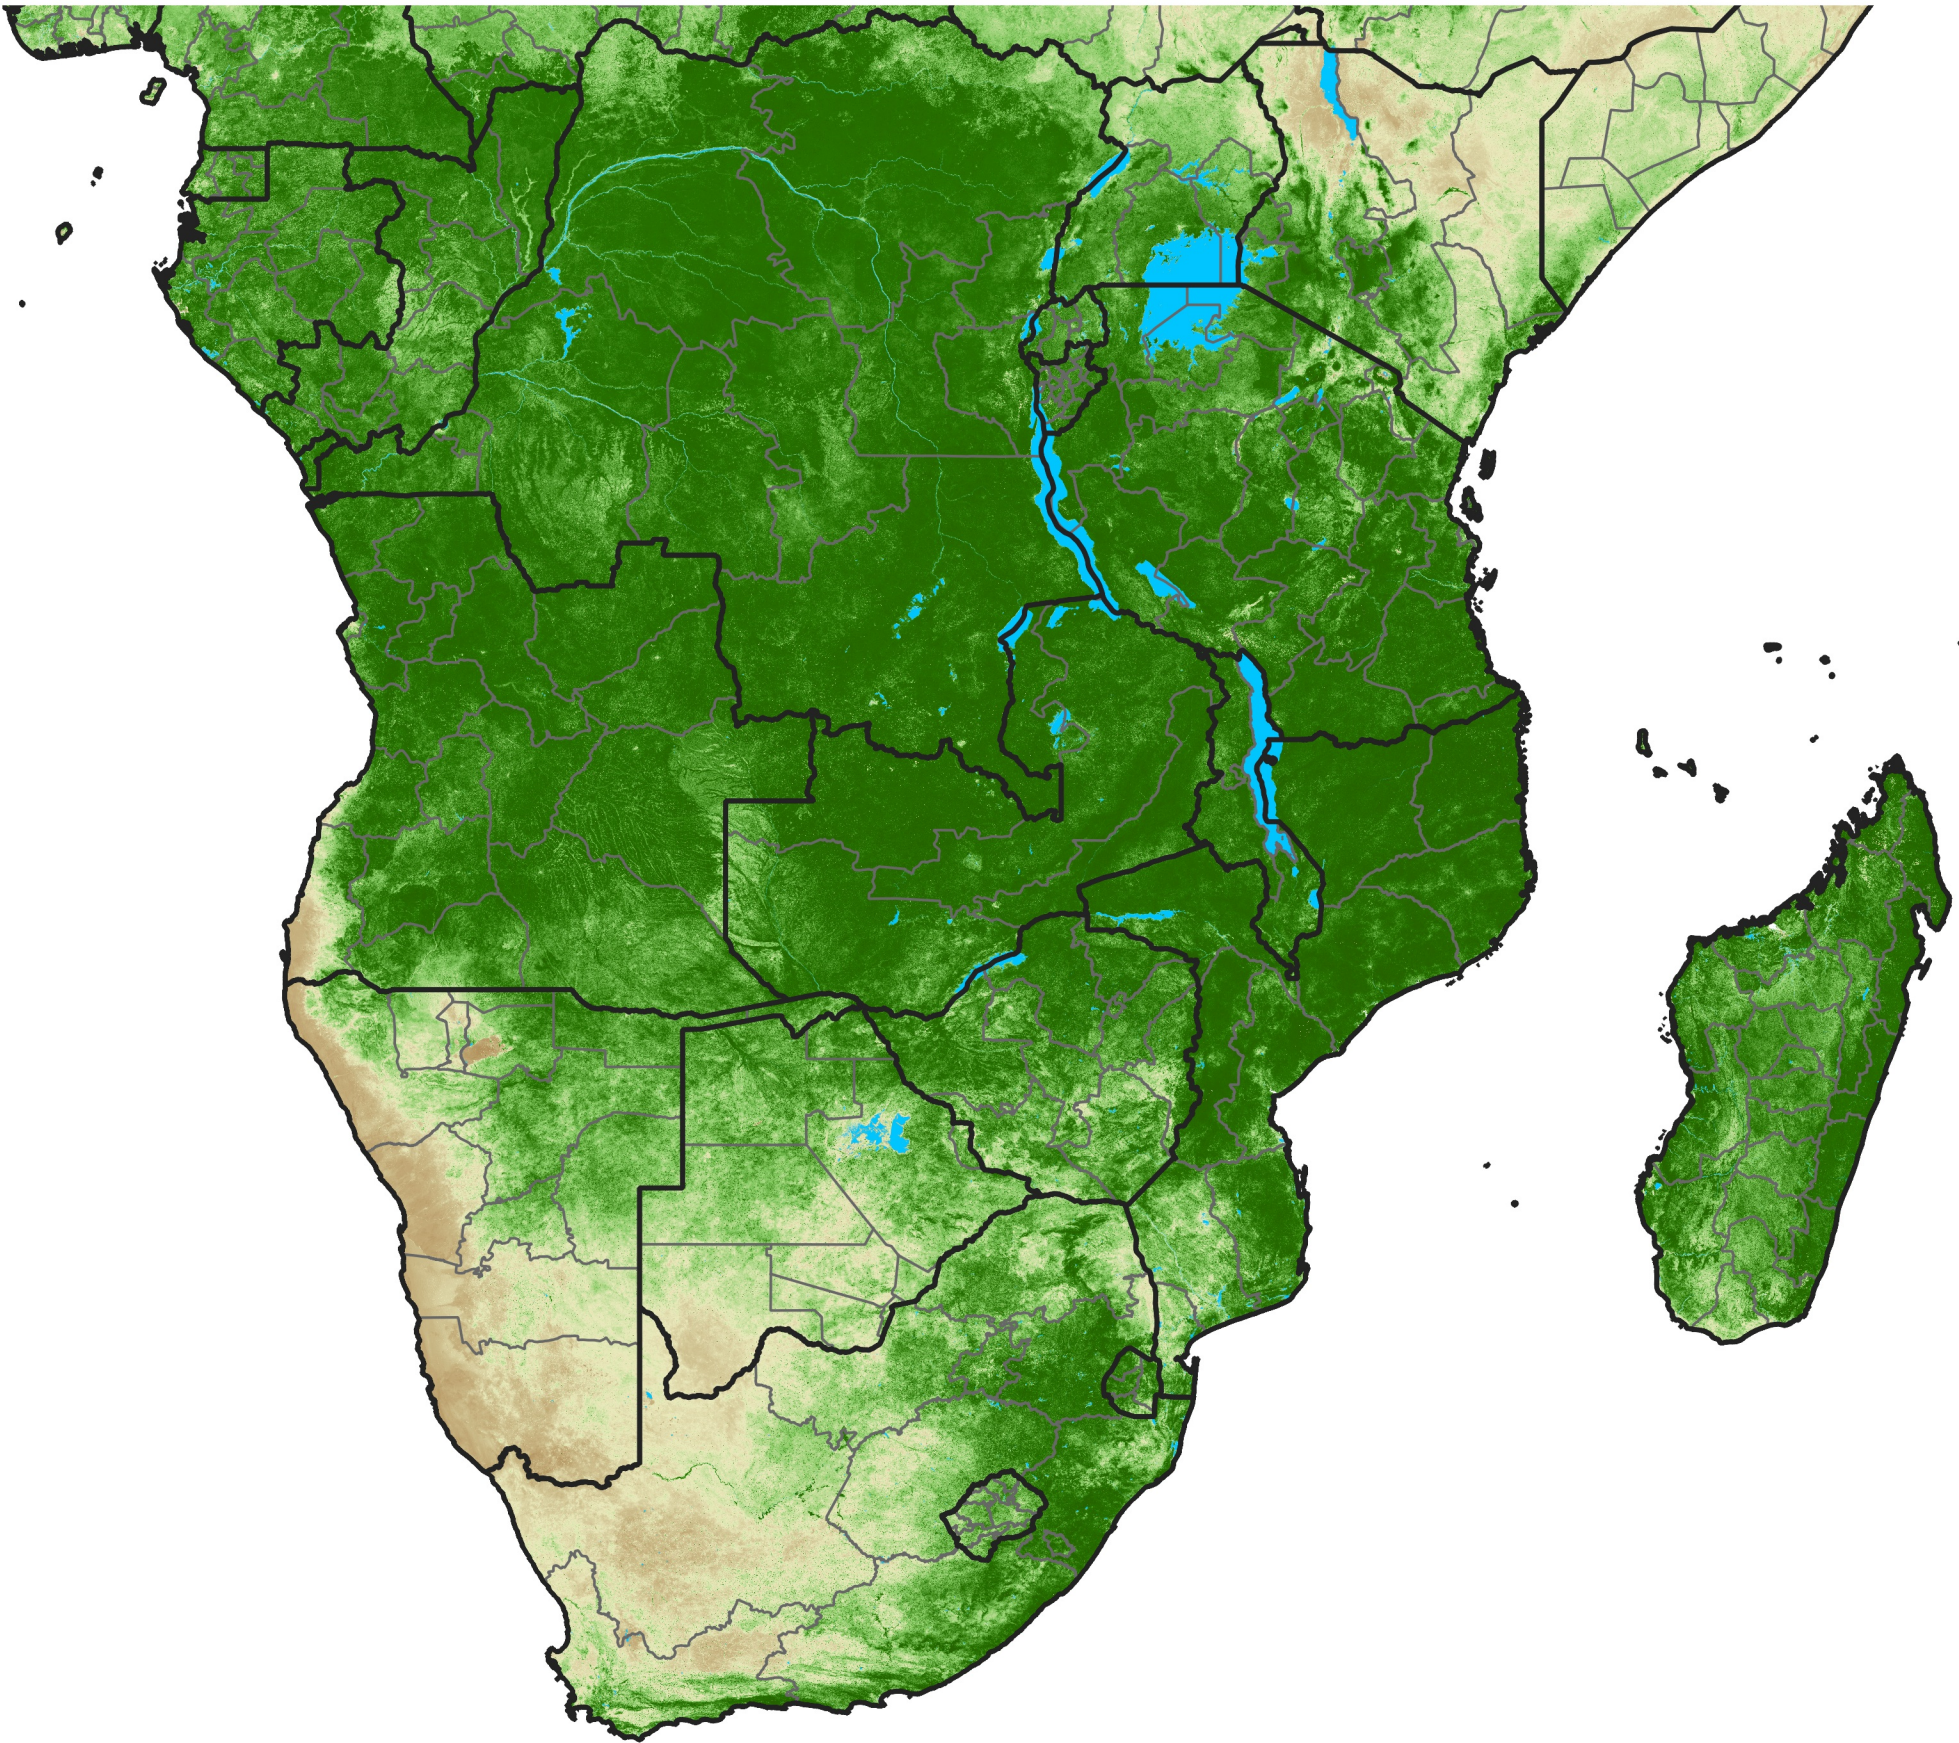

Southern Africa

Temporally Smoothed NDVI

Period 05 / February 11 - 20, 2016

NDVI

0.1 0.2 0.3 0.4 0.5 0.6 0.7 0.8 0.9

Sparse

Moderate

Dense