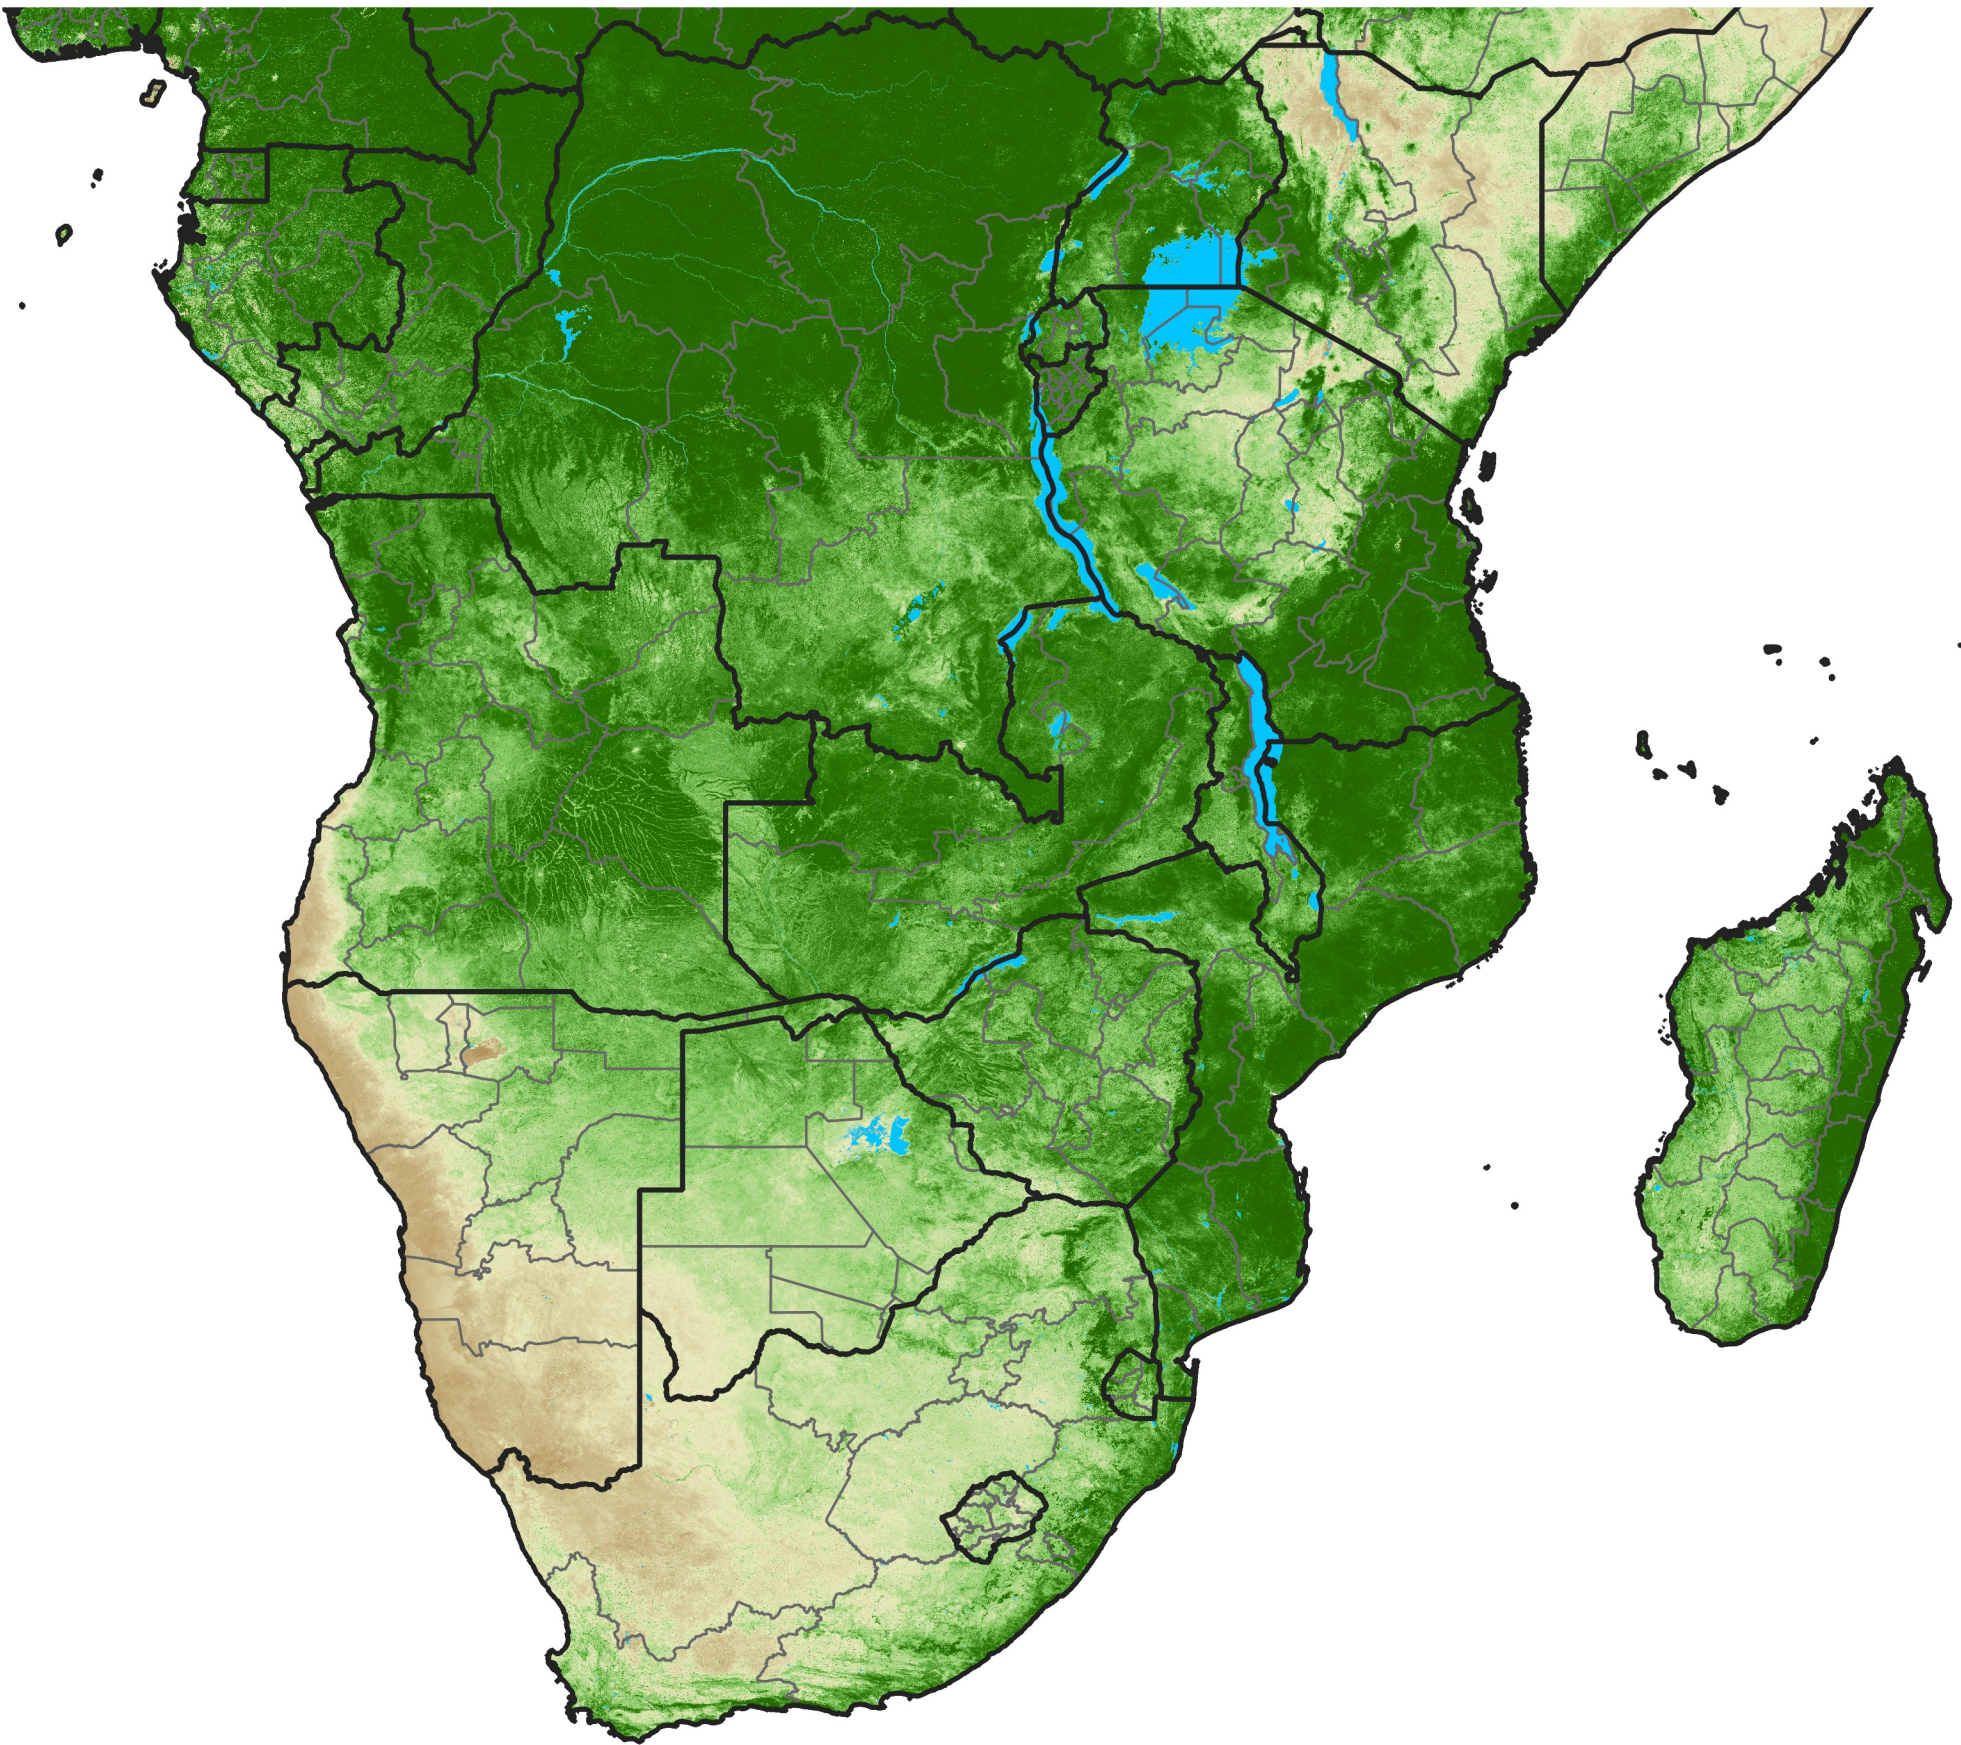

Southern Africa Temporally Smoothed NDVI

Period 17 / June 11 - 20, 2017

NDVI

0.1 0.2 0.3 0.4 0.5 0.6 0.7 0.8 0.9

Sparse

Moderate

Dense