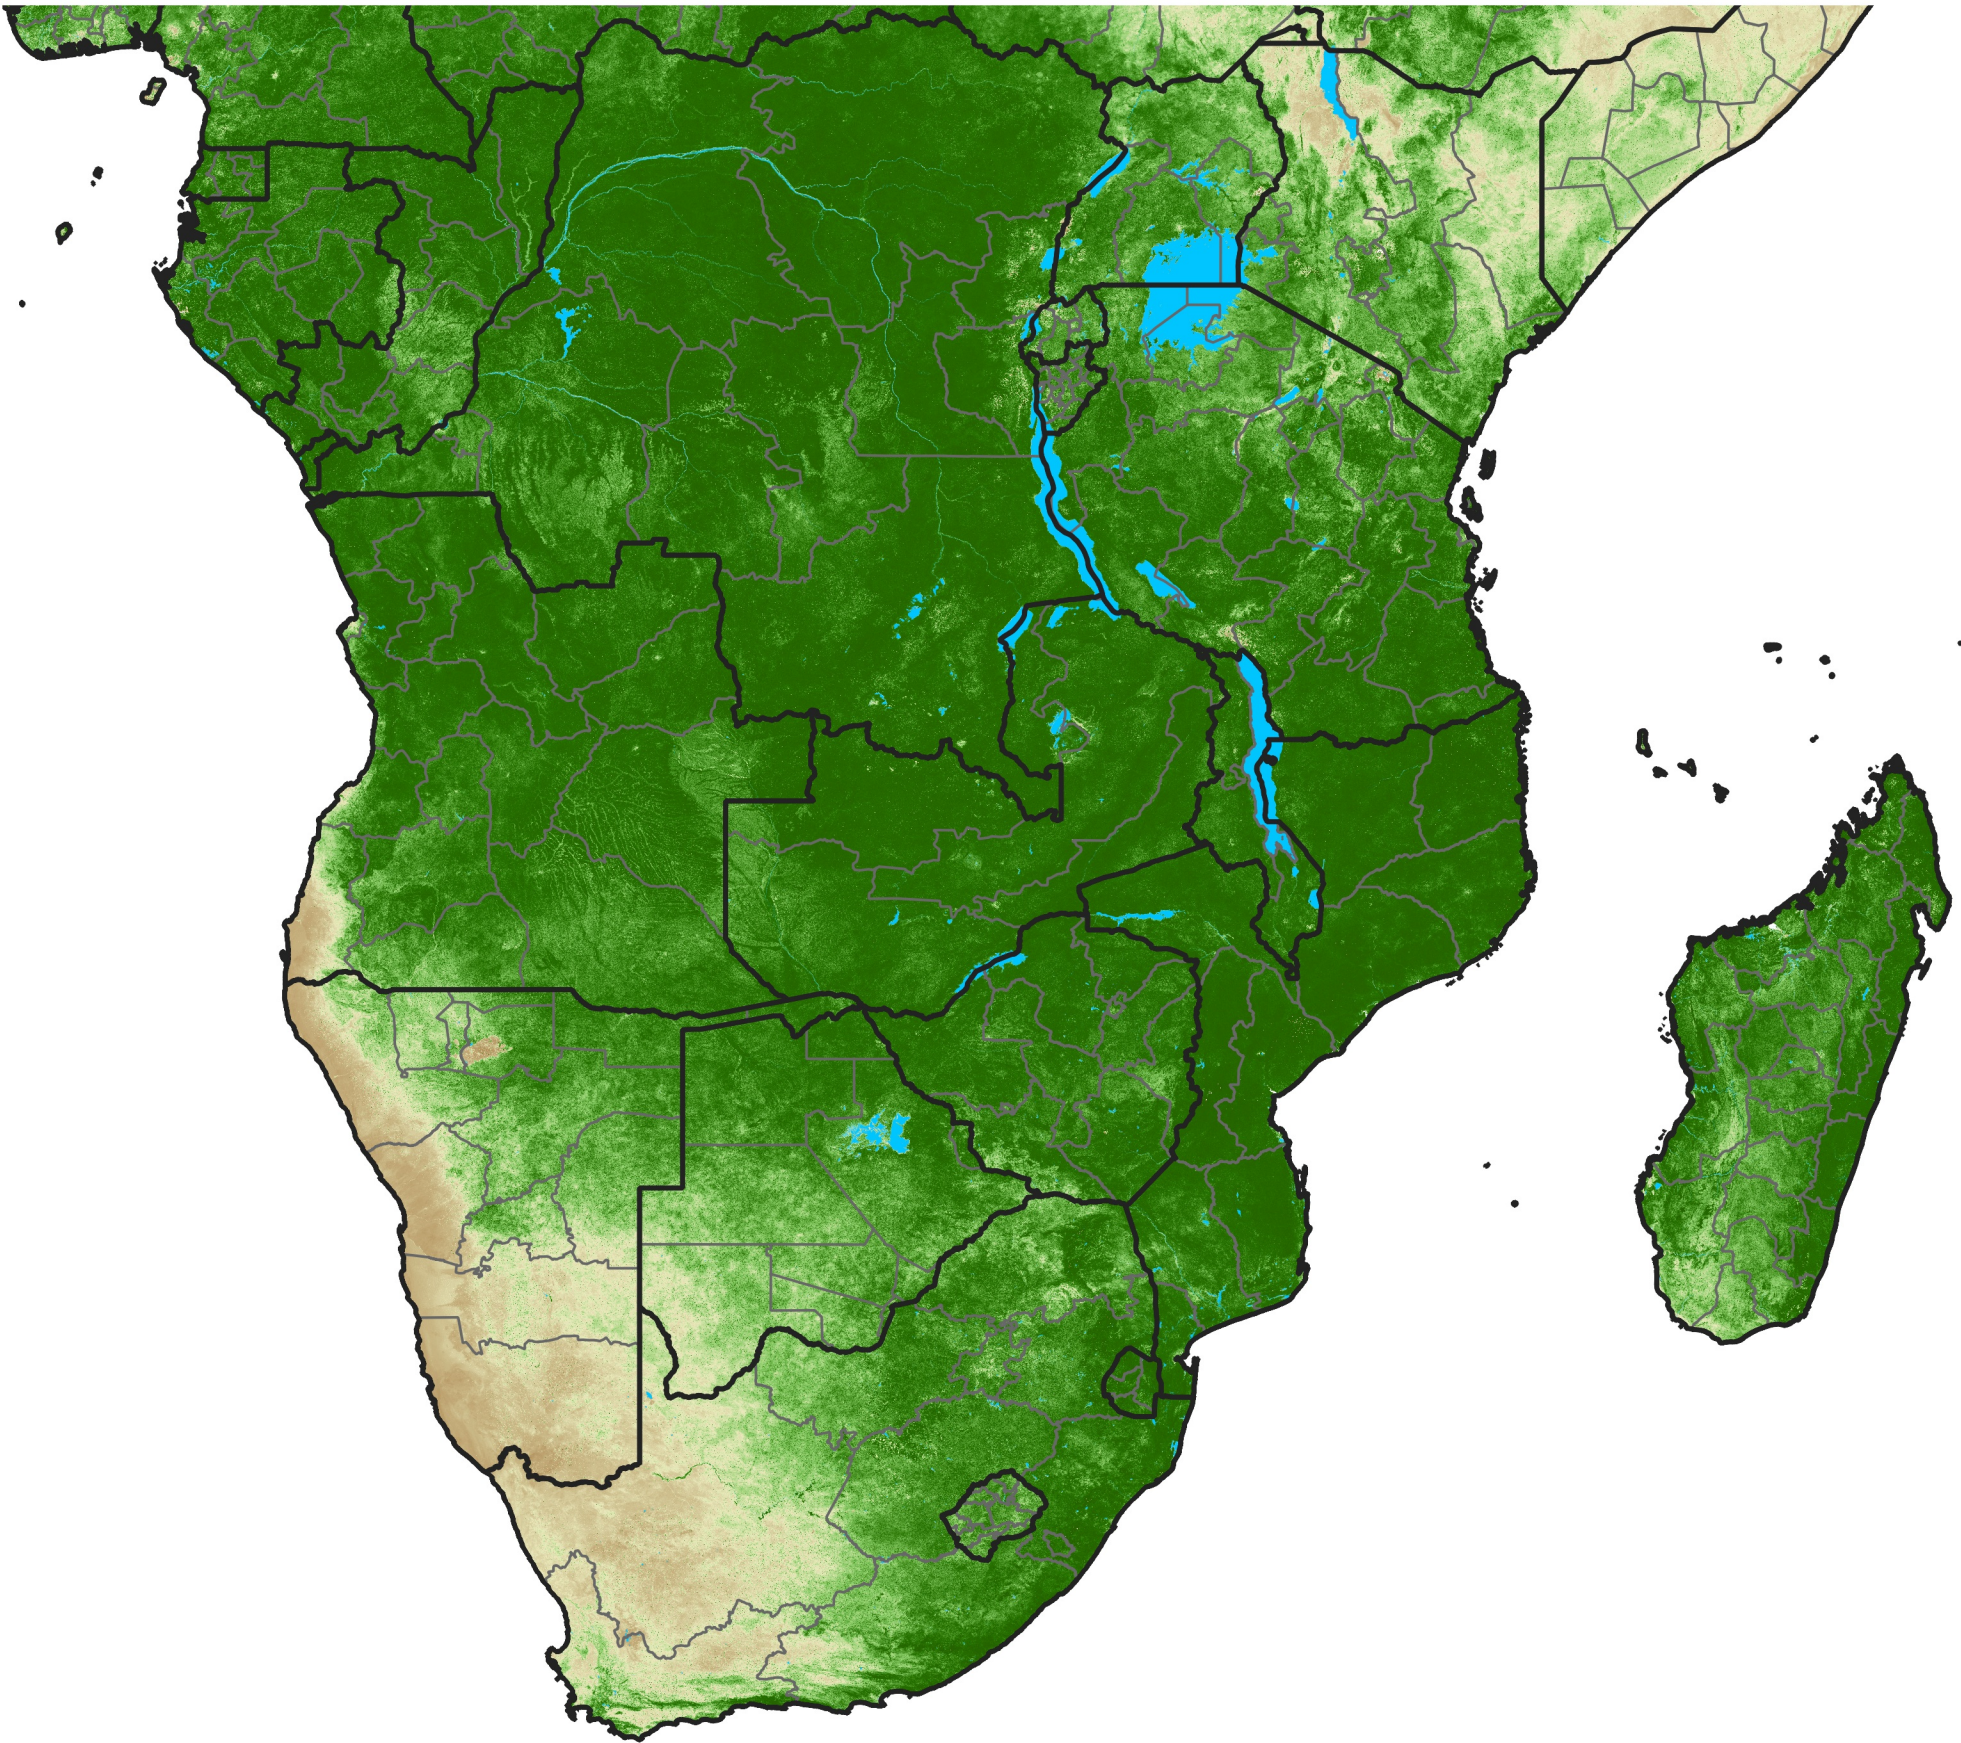

Southern Africa Temporally Smoothed NDVI

Period 09 / March 21 - 31, 2018

NDVI

0.1 0.2 0.3 0.4 0.5 0.6 0.7 0.8 0.9

Sparse

Moderate

Dense