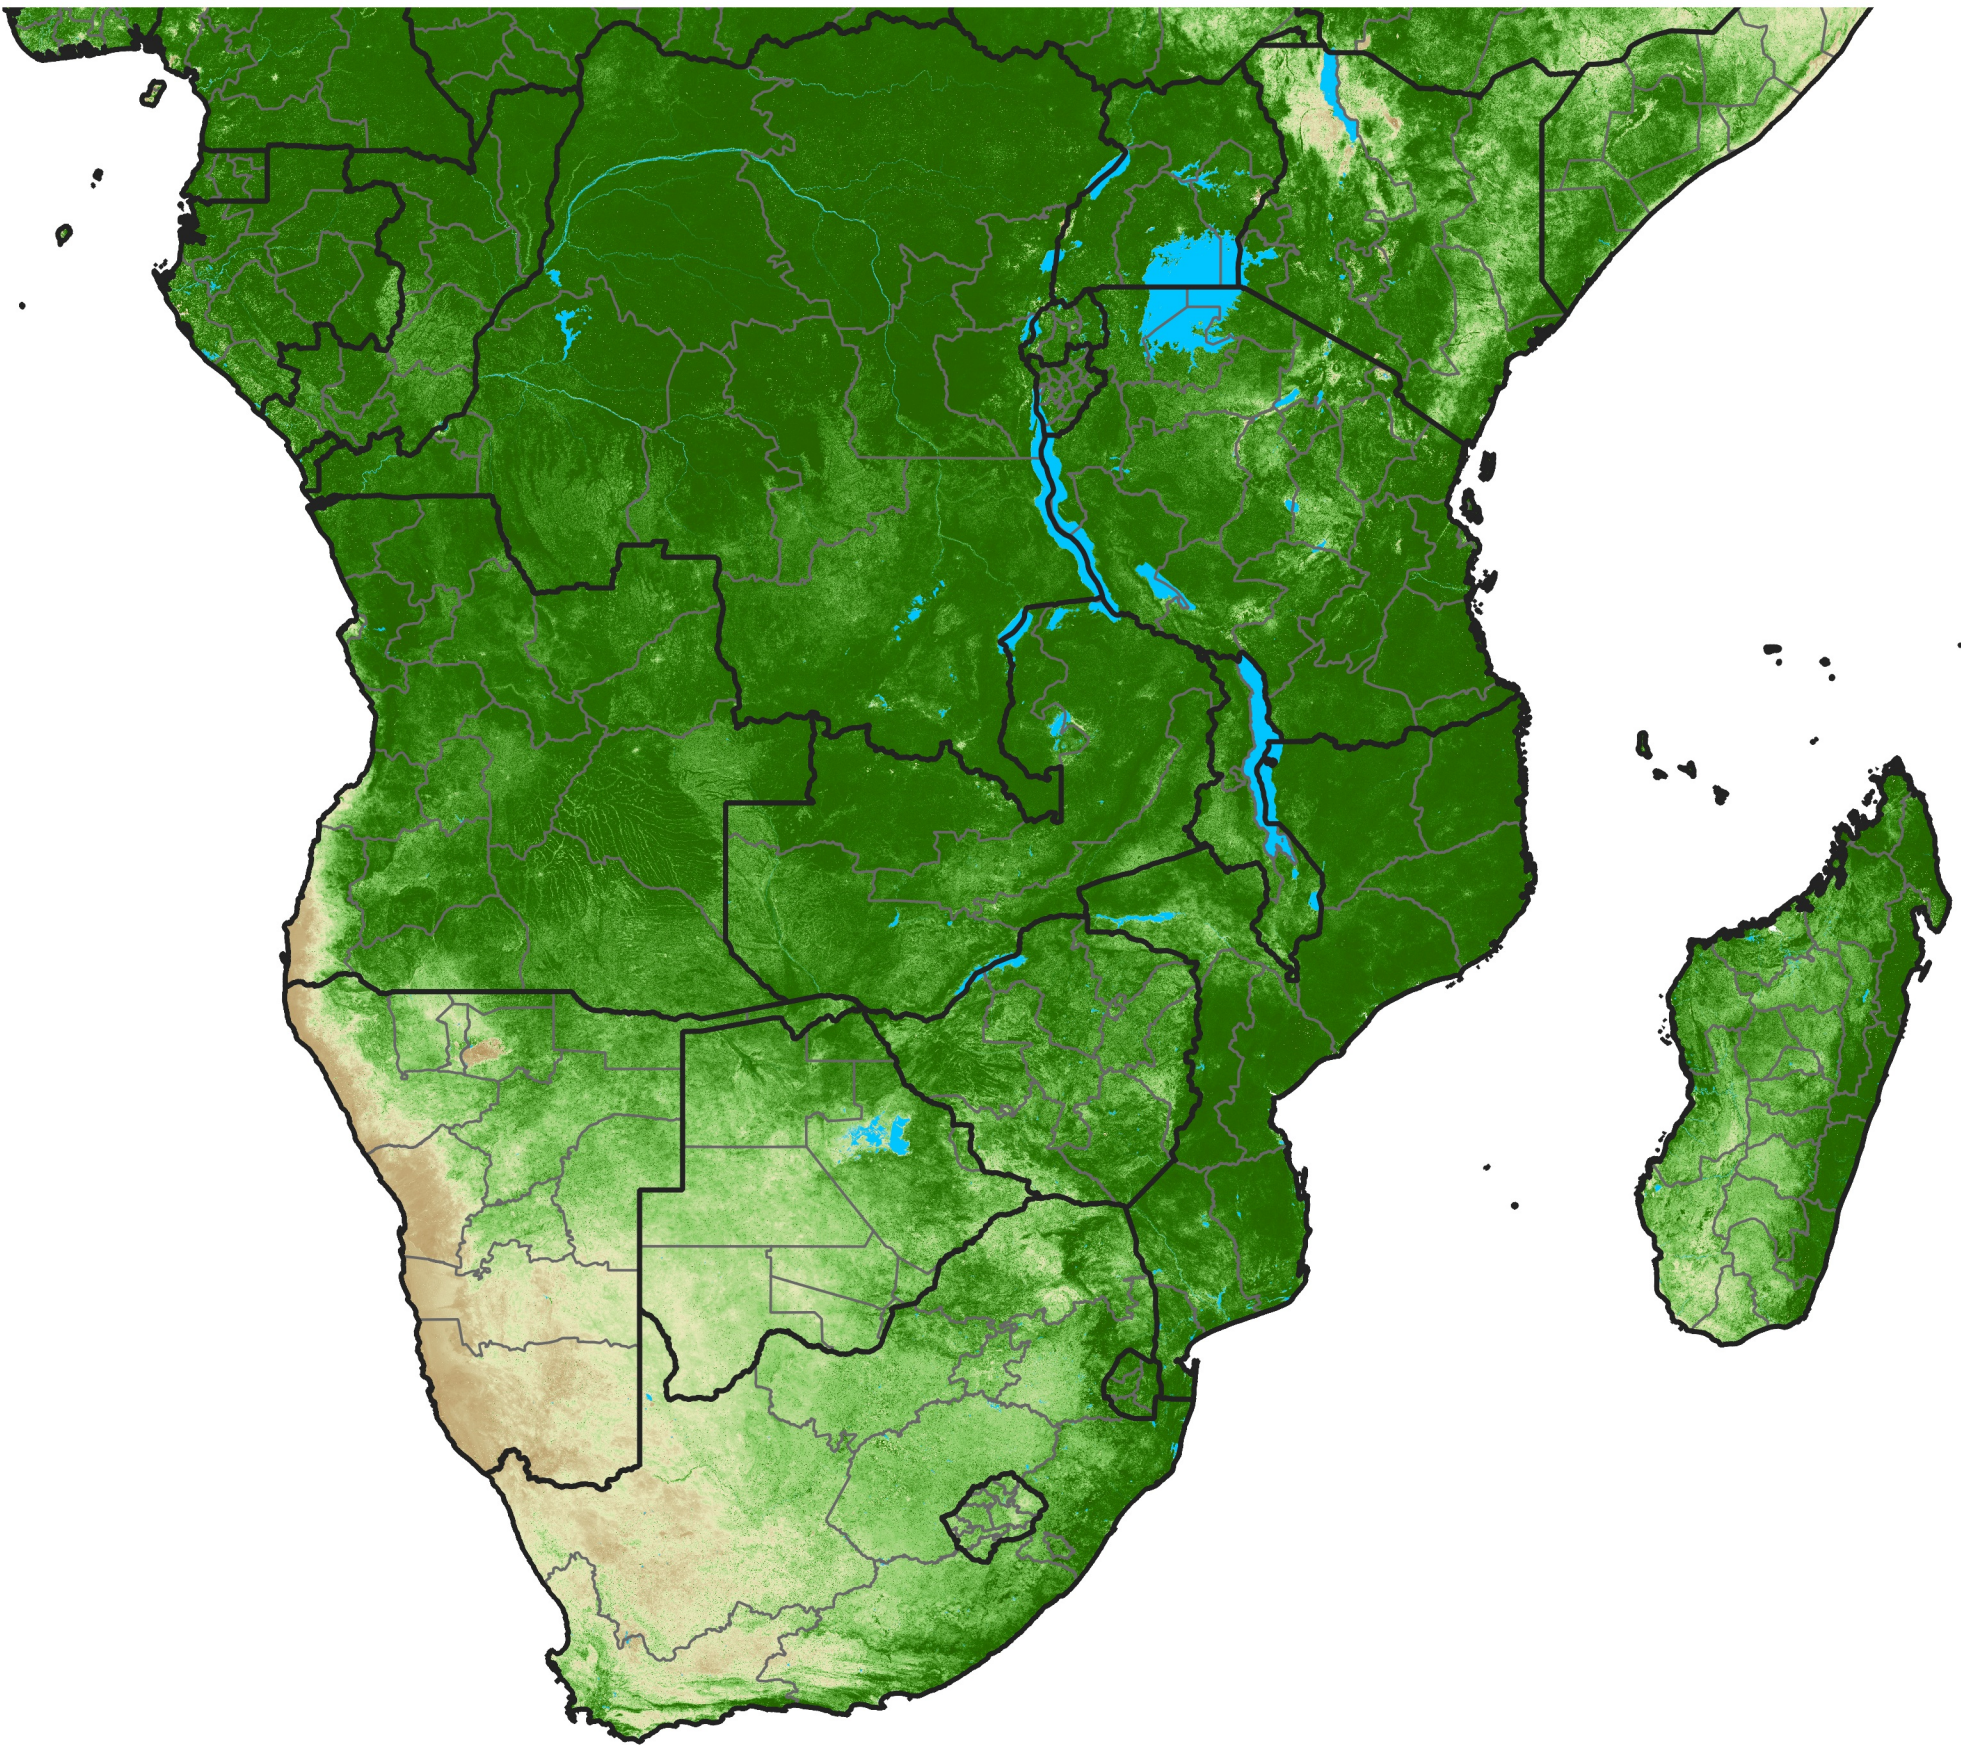

Southern Africa Temporally Smoothed NDVI

Period 14 / May 11 - 20, 2018

NDVI

0.1 0.2 0.3 0.4 0.5 0.6 0.7 0.8 0.9

Sparse

Moderate

Dense