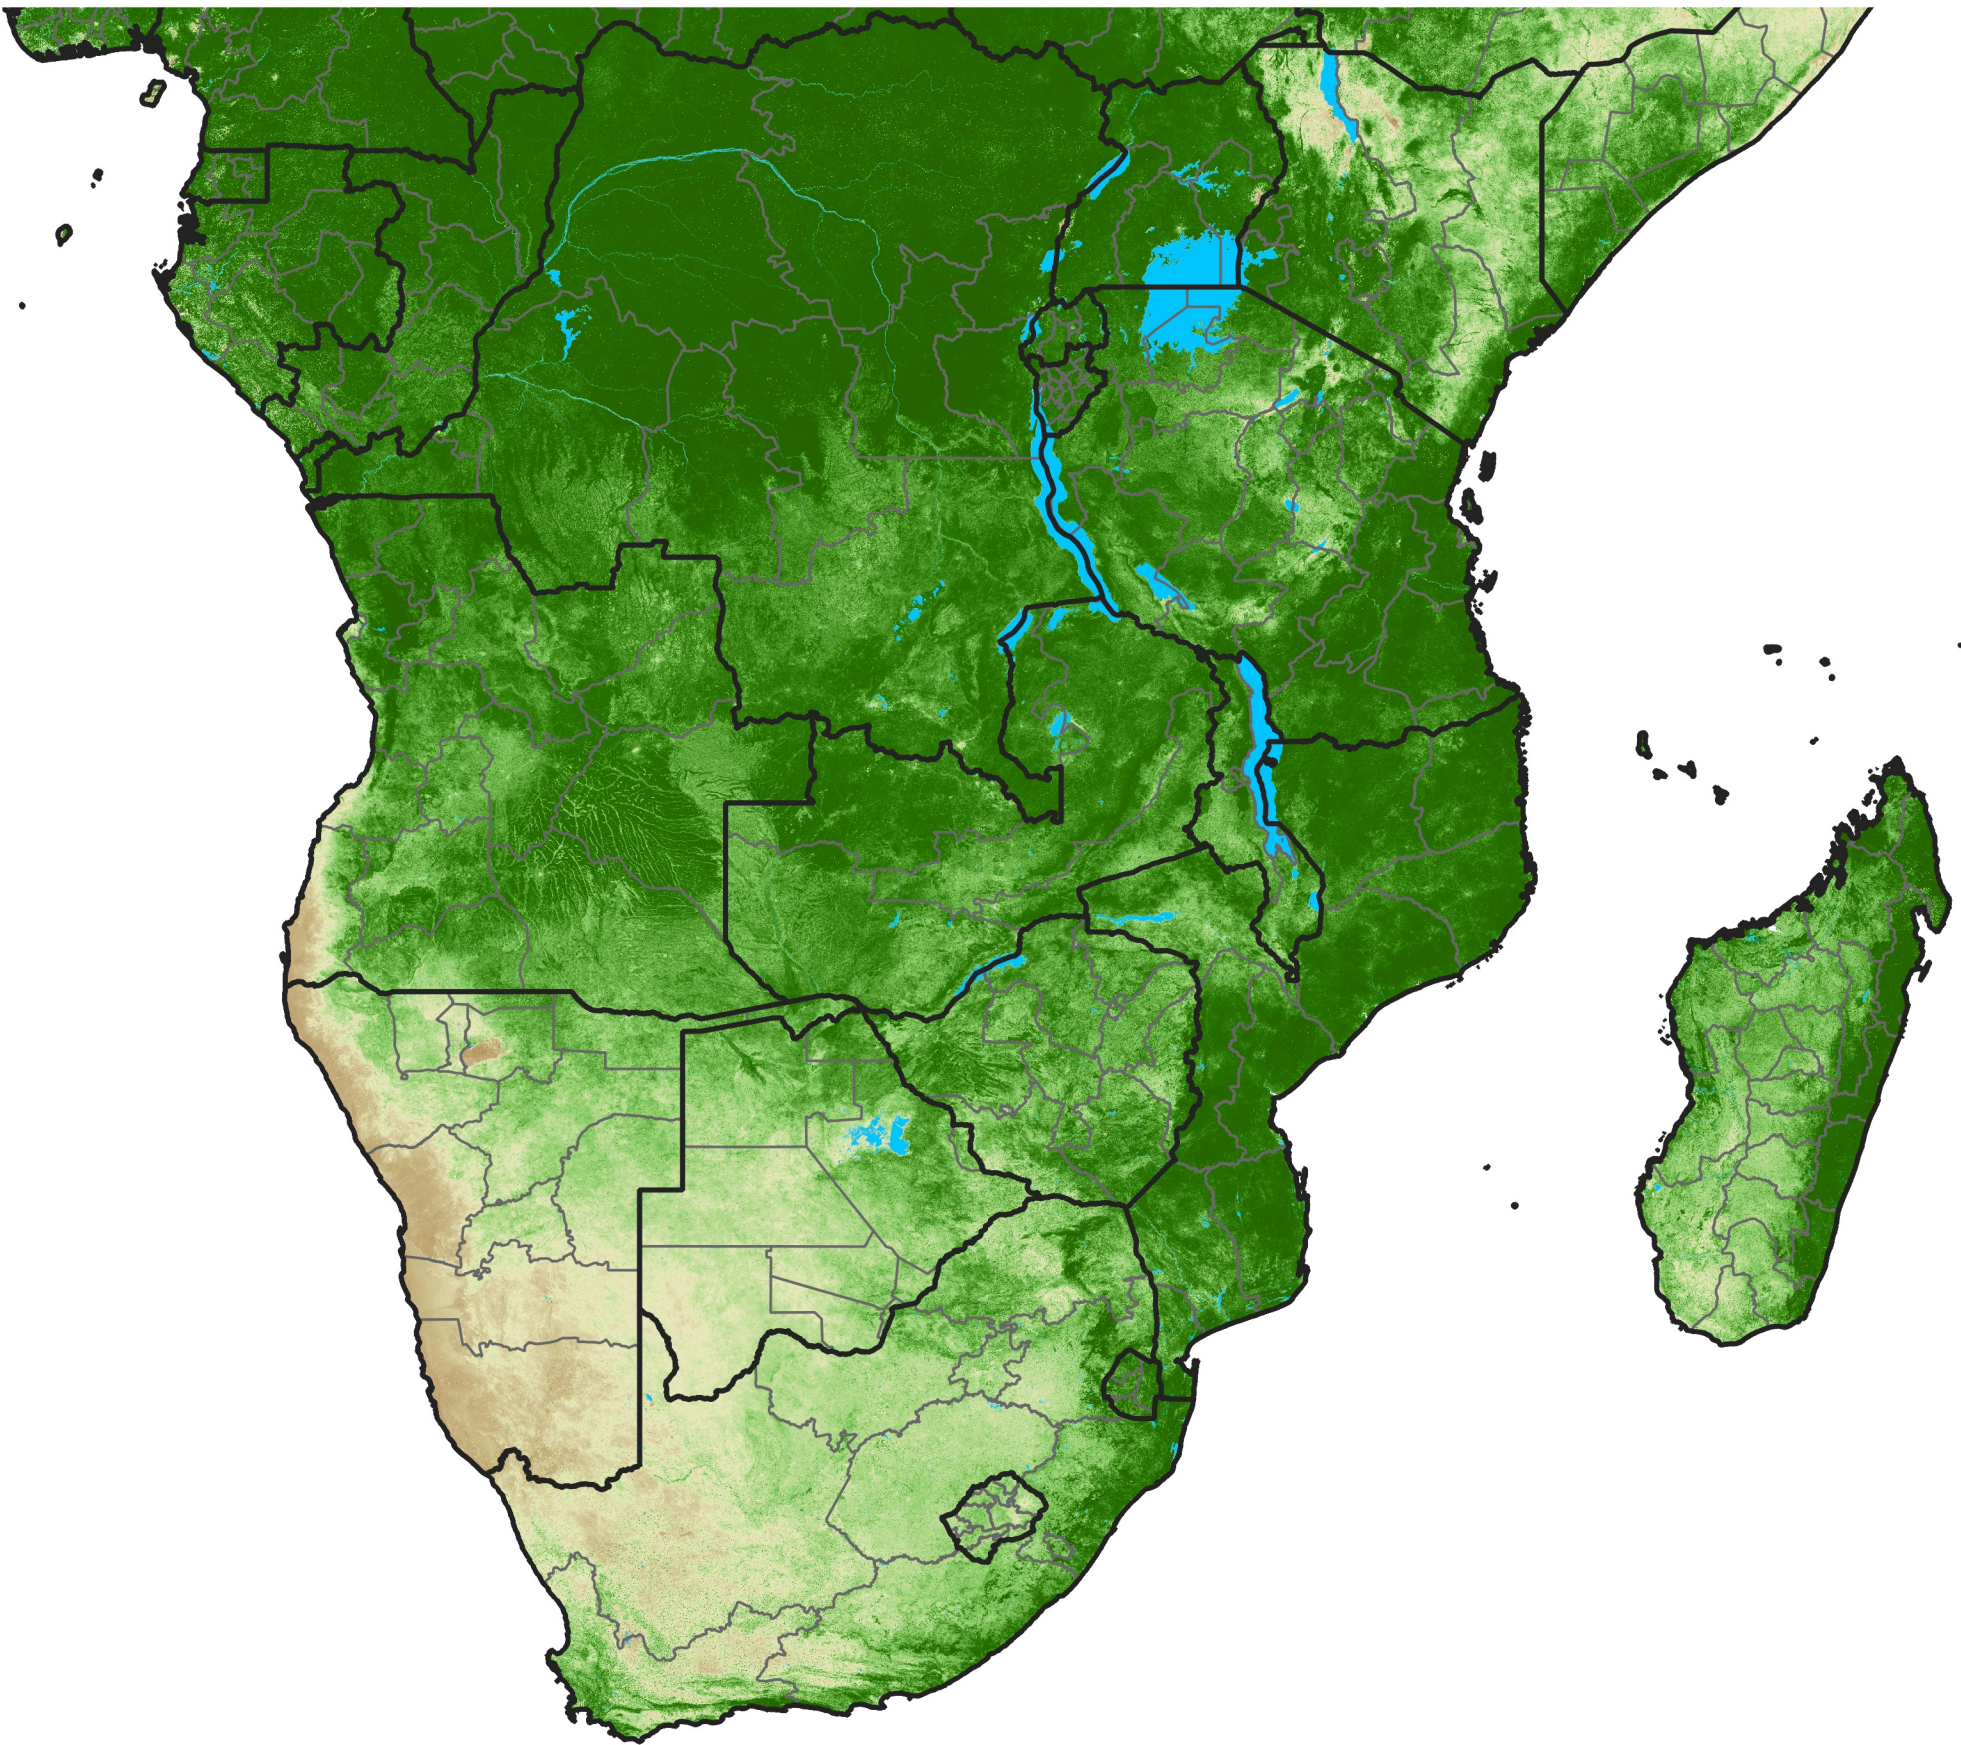

Southern Africa Temporally Smoothed NDVI

Period 16 / June 01 - 10, 2018

NDVI

0.1 0.2 0.3 0.4 0.5 0.6 0.7 0.8 0.9

Sparse

Moderate

Dense